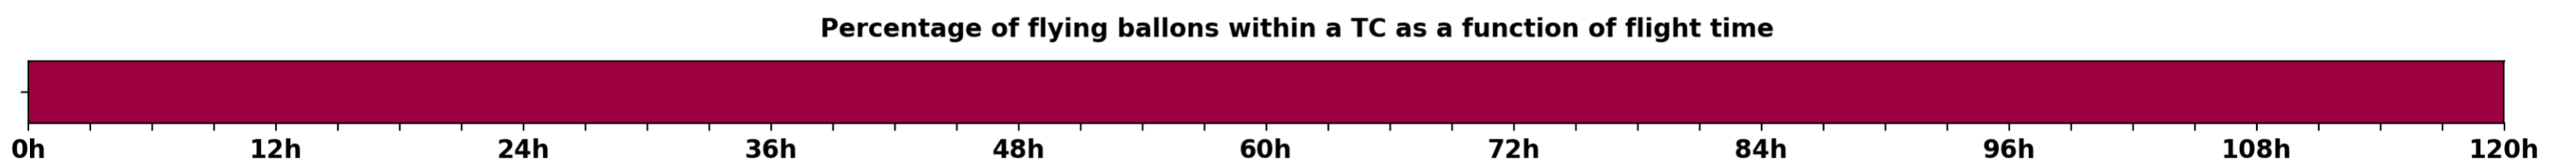

Aeroclipper ETX-U EW Intercept forecast from aeroclipper's position at 2023/10/11, 13h00 (UTC)

Aeroclipper ETX-U EW Grounding forecast from aeroclipper's position at 2023/10/11, 13h00 (UTC)