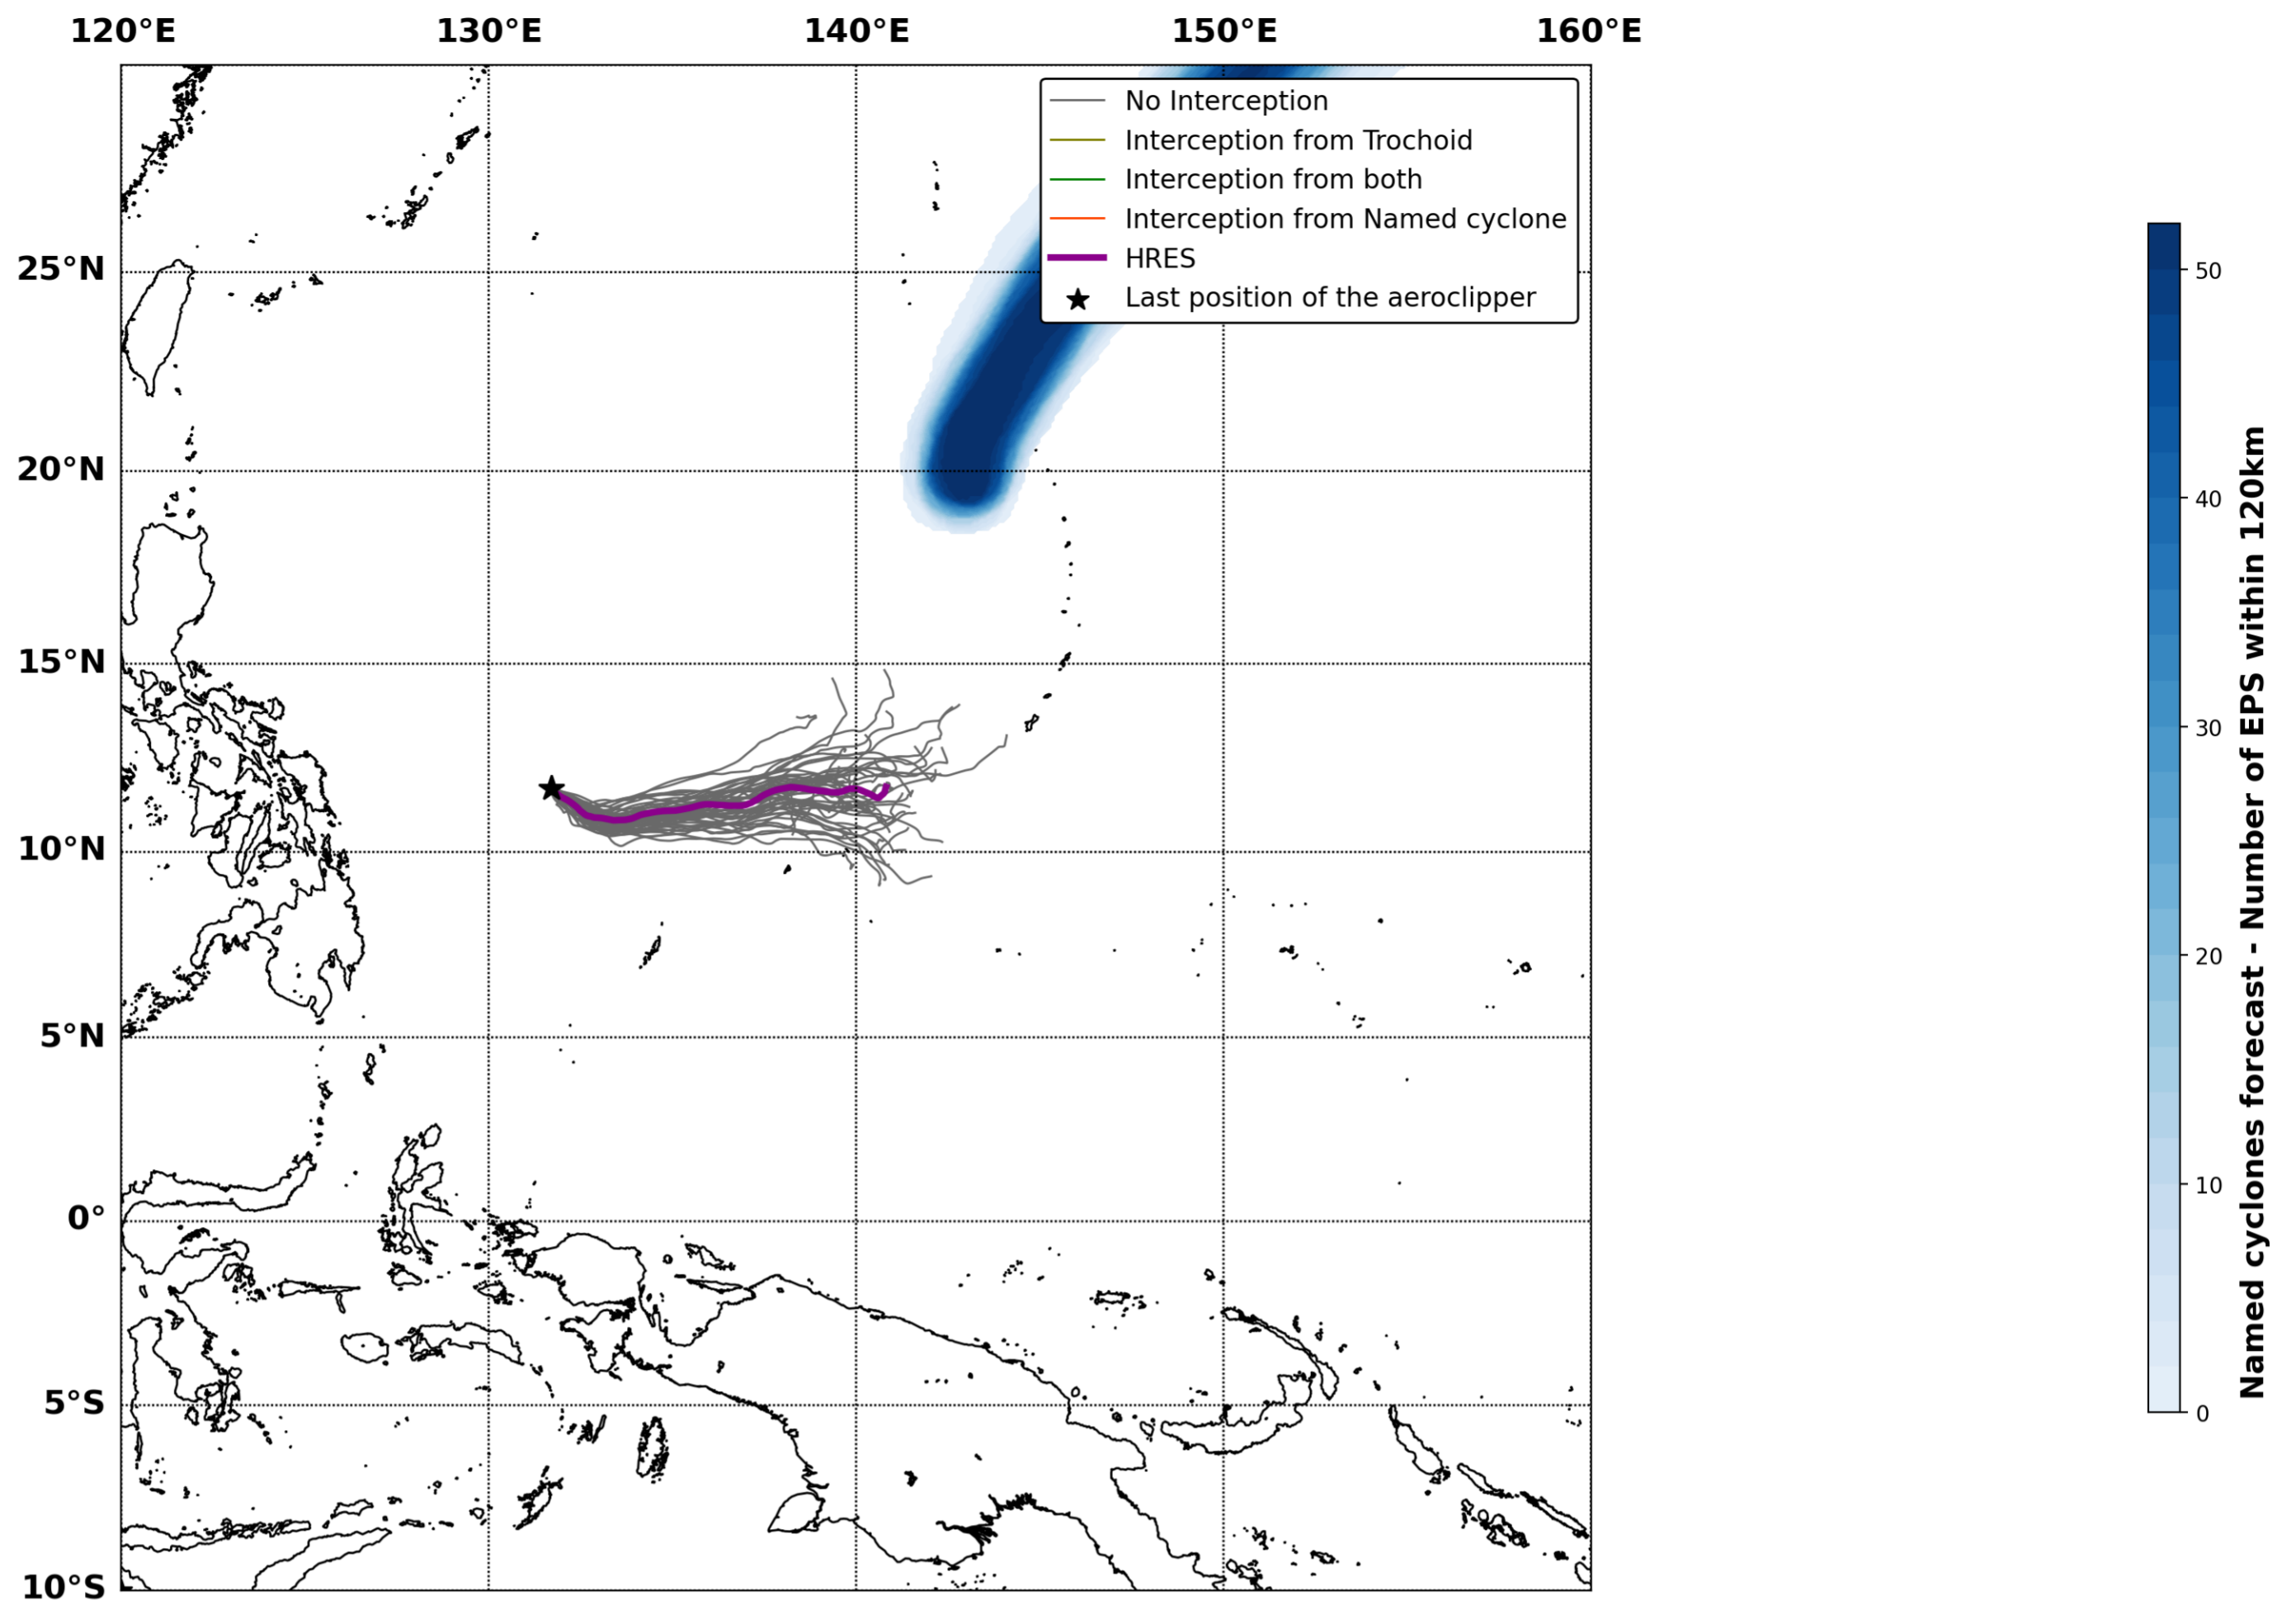

Aeroclipper ETX-U EW Intercept forecast from aeroclipper's position at 2023/10/11, 13h00 (UTC)

Aeroclipper ETX-U EW Grounding forecast from aeroclipper's position at 2023/10/11, 13h00 (UTC)