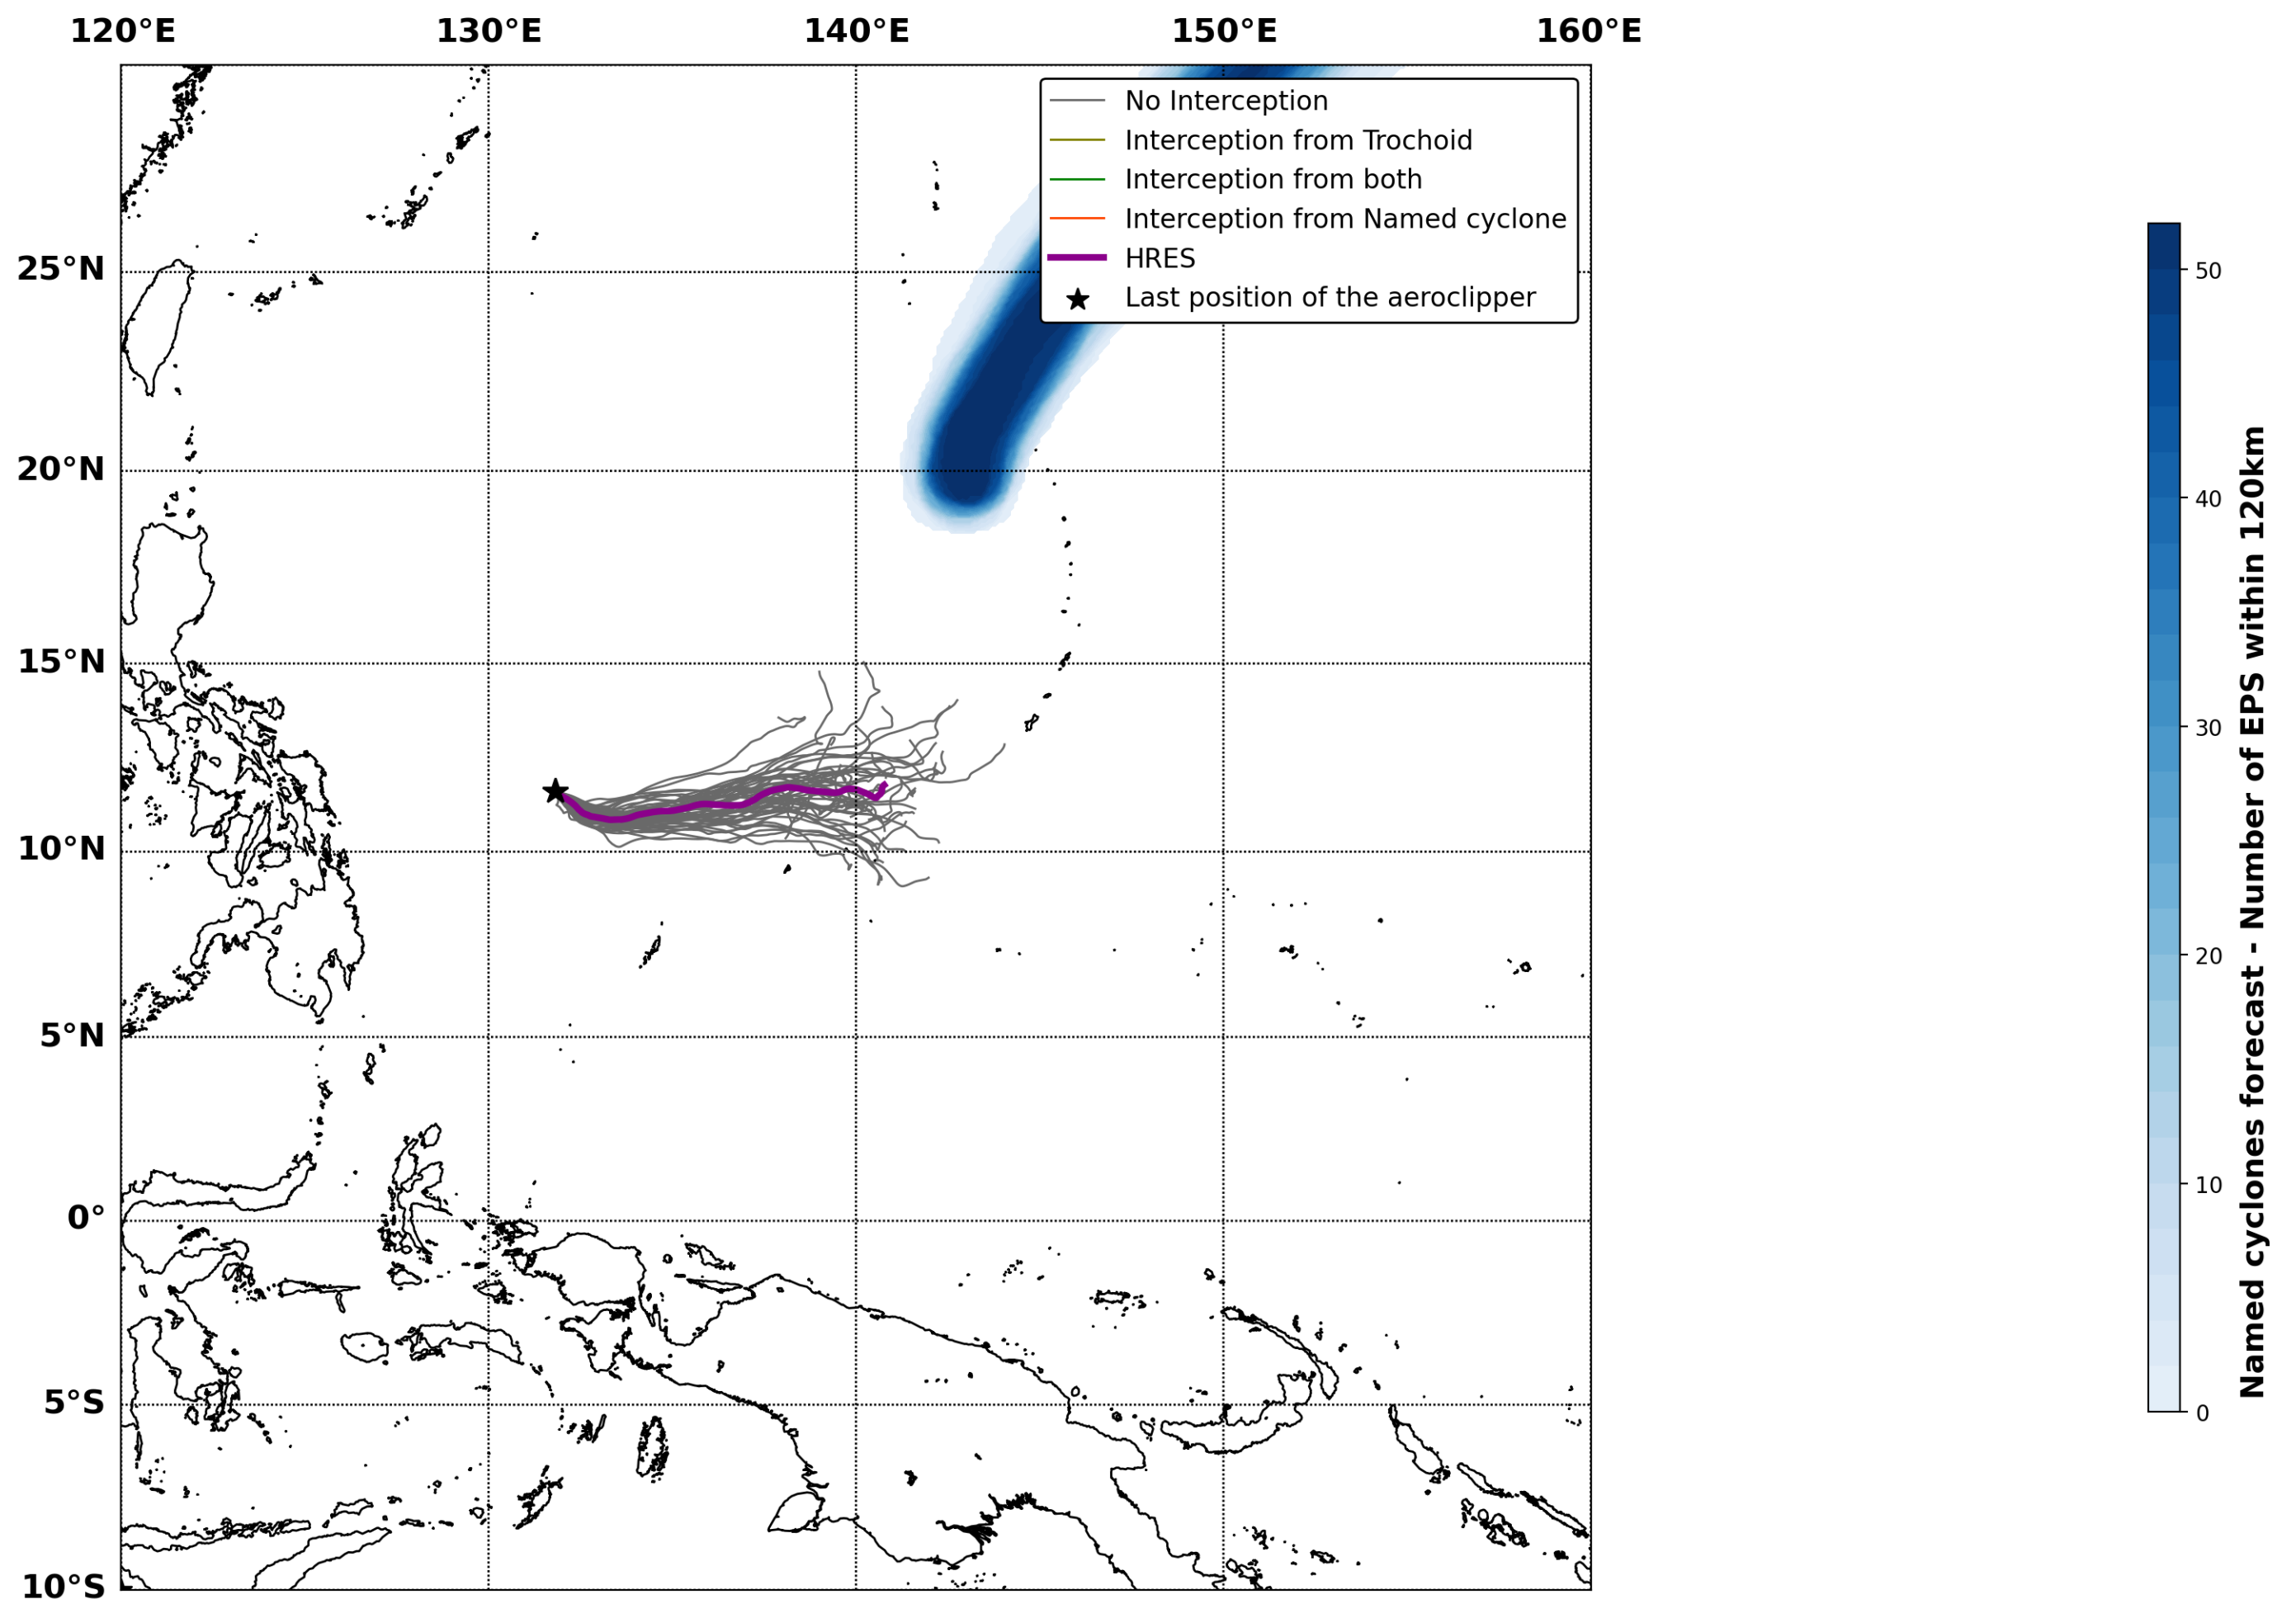

Aeroclipper ETX-U EW Intercept forecast from aeroclipper's position at 2023/10/11, 16h00 (UTC)

Aeroclipper ETX-U EW Grounding forecast from aeroclipper's position at 2023/10/11, 16h00 (UTC)