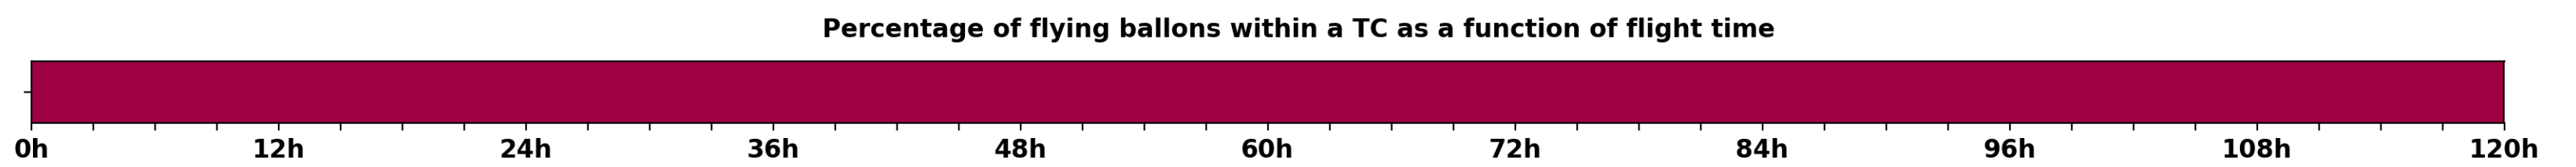

Aeroclipper ETX-U EW Intercept forecast from aeroclipper's position at 2023/10/11, 16h00 (UTC)

Aeroclipper ETX-U EW Grounding forecast from aeroclipper's position at 2023/10/11, 16h00 (UTC)