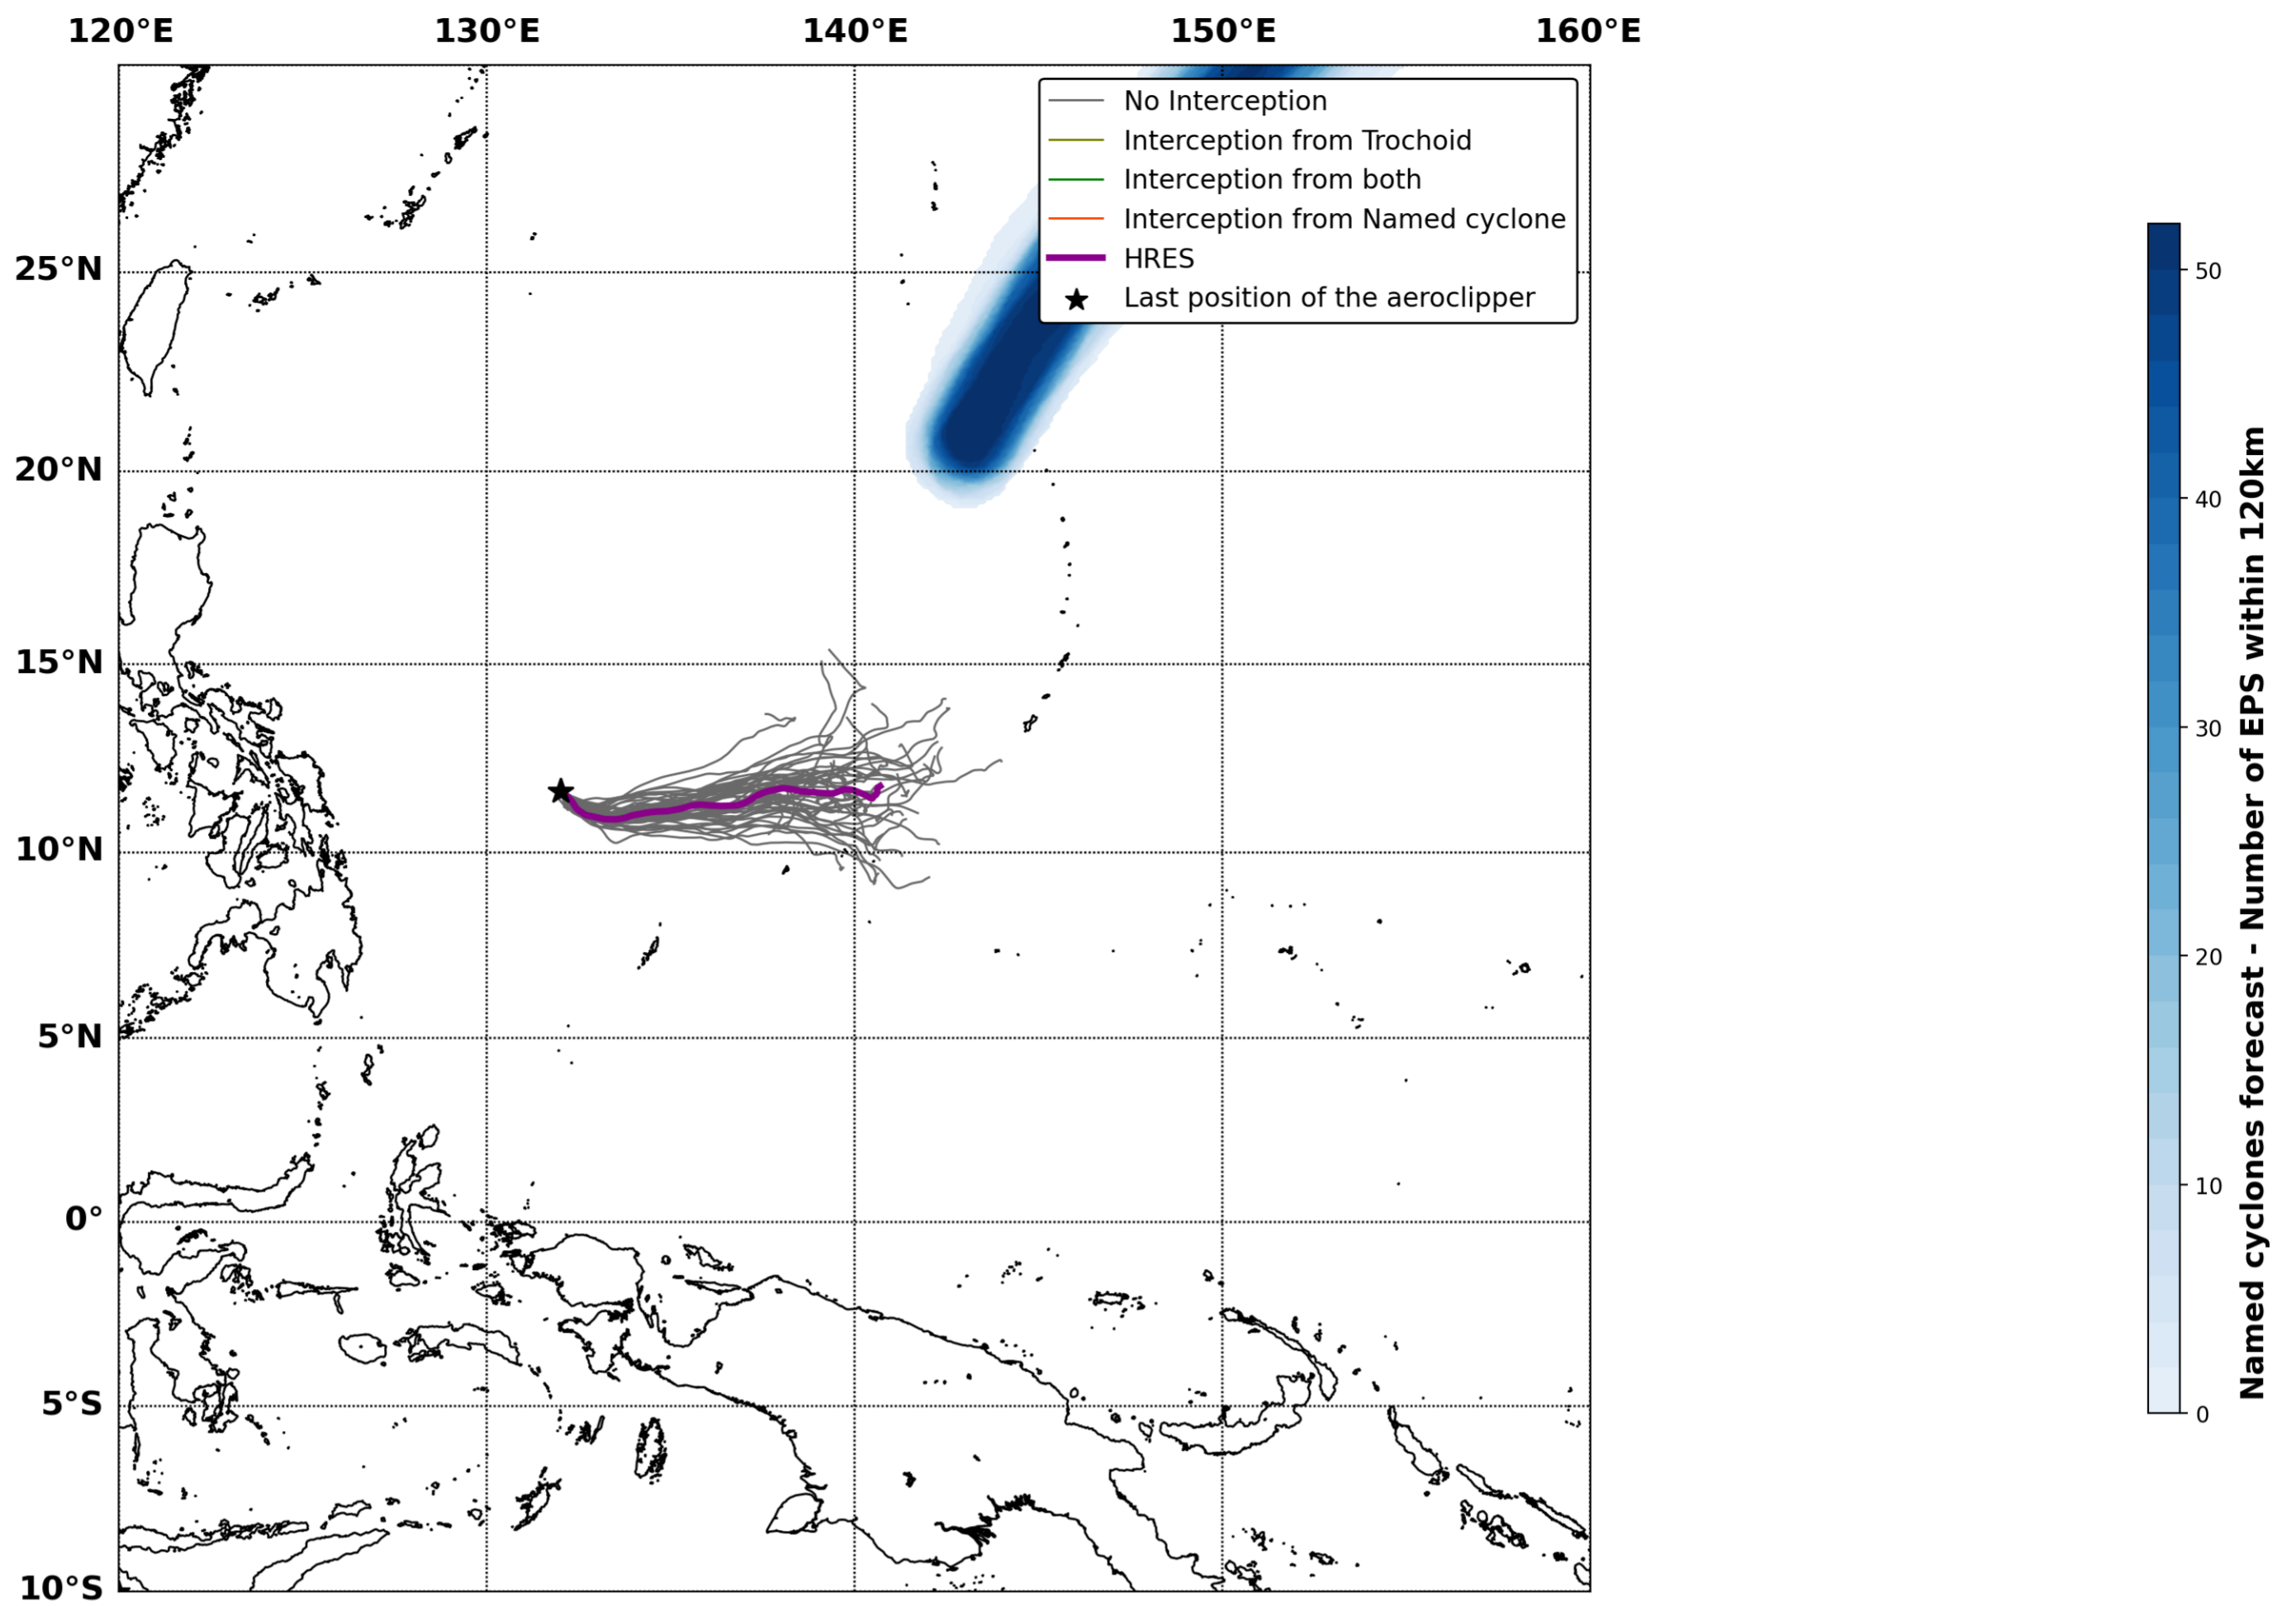

### Aeroclipper ETX-U EW Intercept forecast from aeroclipper's position at 2023/10/11, 19h00 (UTC)

### Aeroclipper ETX-U EW Grounding forecast from aeroclipper's position at 2023/10/11, 19h00 (UTC)