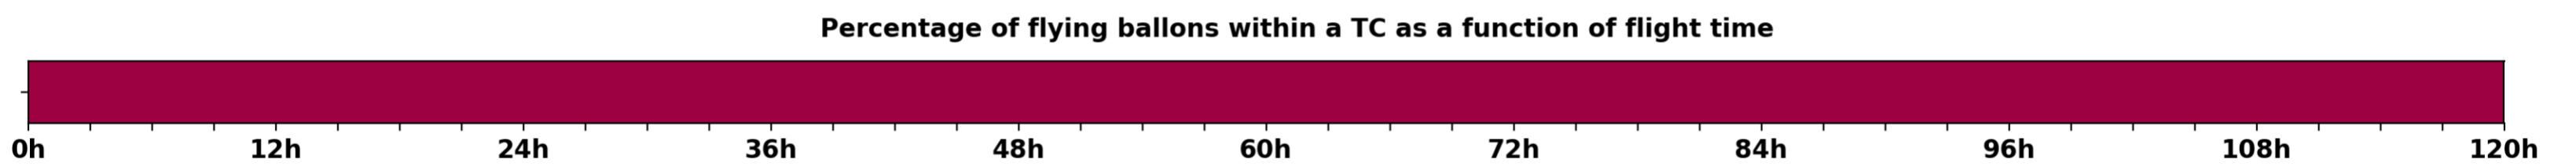

### Aeroclipper ETX-U EW Grounding forecast from aeroclipper's position at 2023/10/11, 19h00 (UTC)