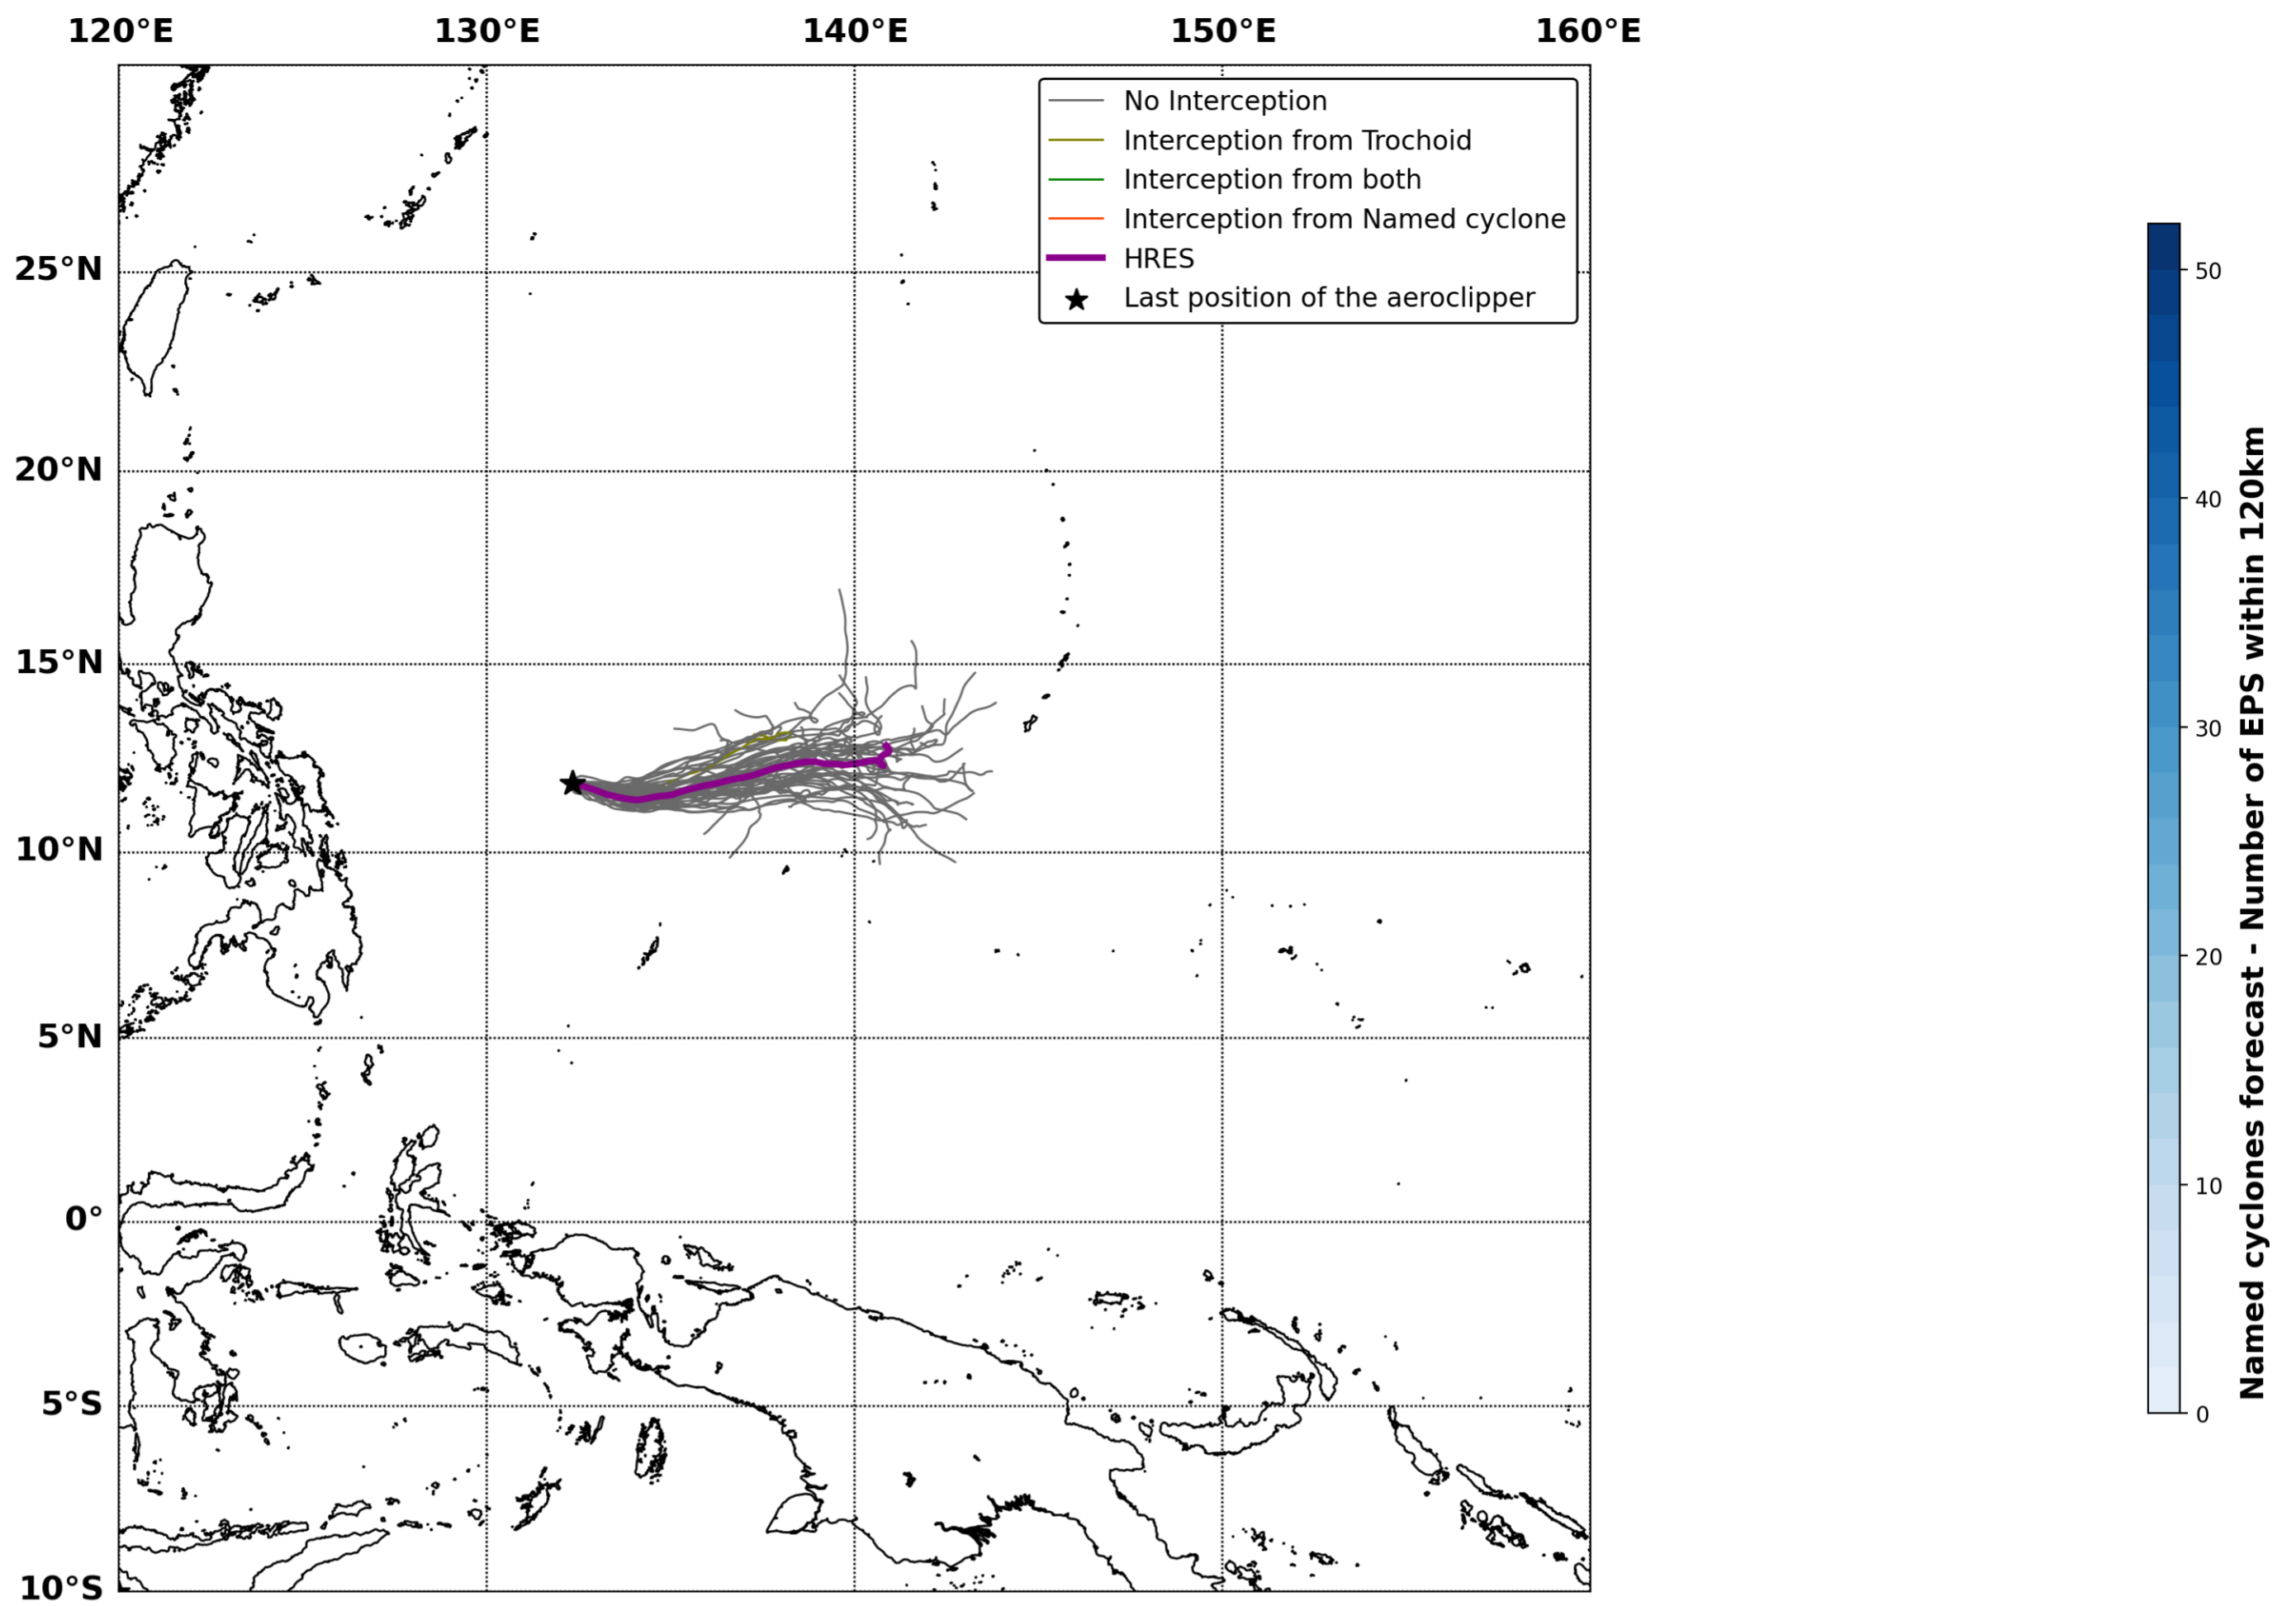

Aeroclipper ETX-U EW Intercept forecast from aeroclipper's position at 2023/10/11, 22h00 (UTC)

Aeroclipper ETX-U EW Grounding forecast from aeroclipper's position at 2023/10/11, 22h00 (UTC)