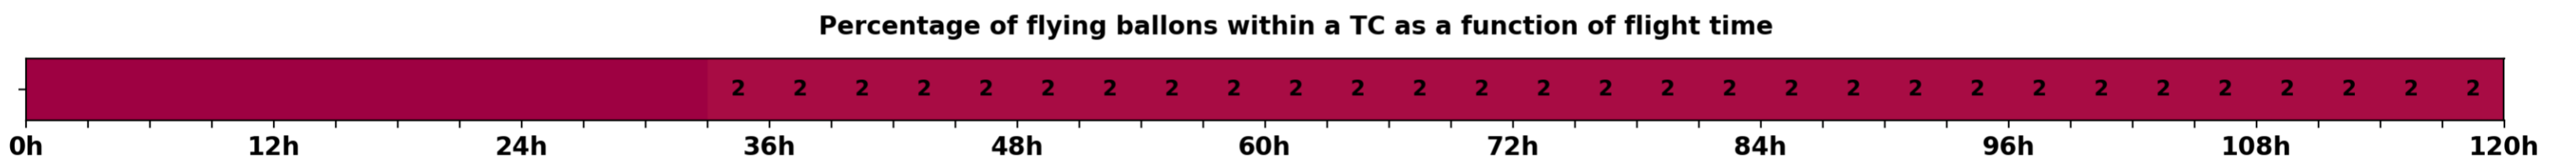

Aeroclipper ETX-U EW Intercept forecast from aeroclipper's position at 2023/10/11, 22h00 (UTC)

Aeroclipper ETX-U EW Grounding forecast from aeroclipper's position at 2023/10/11, 22h00 (UTC)