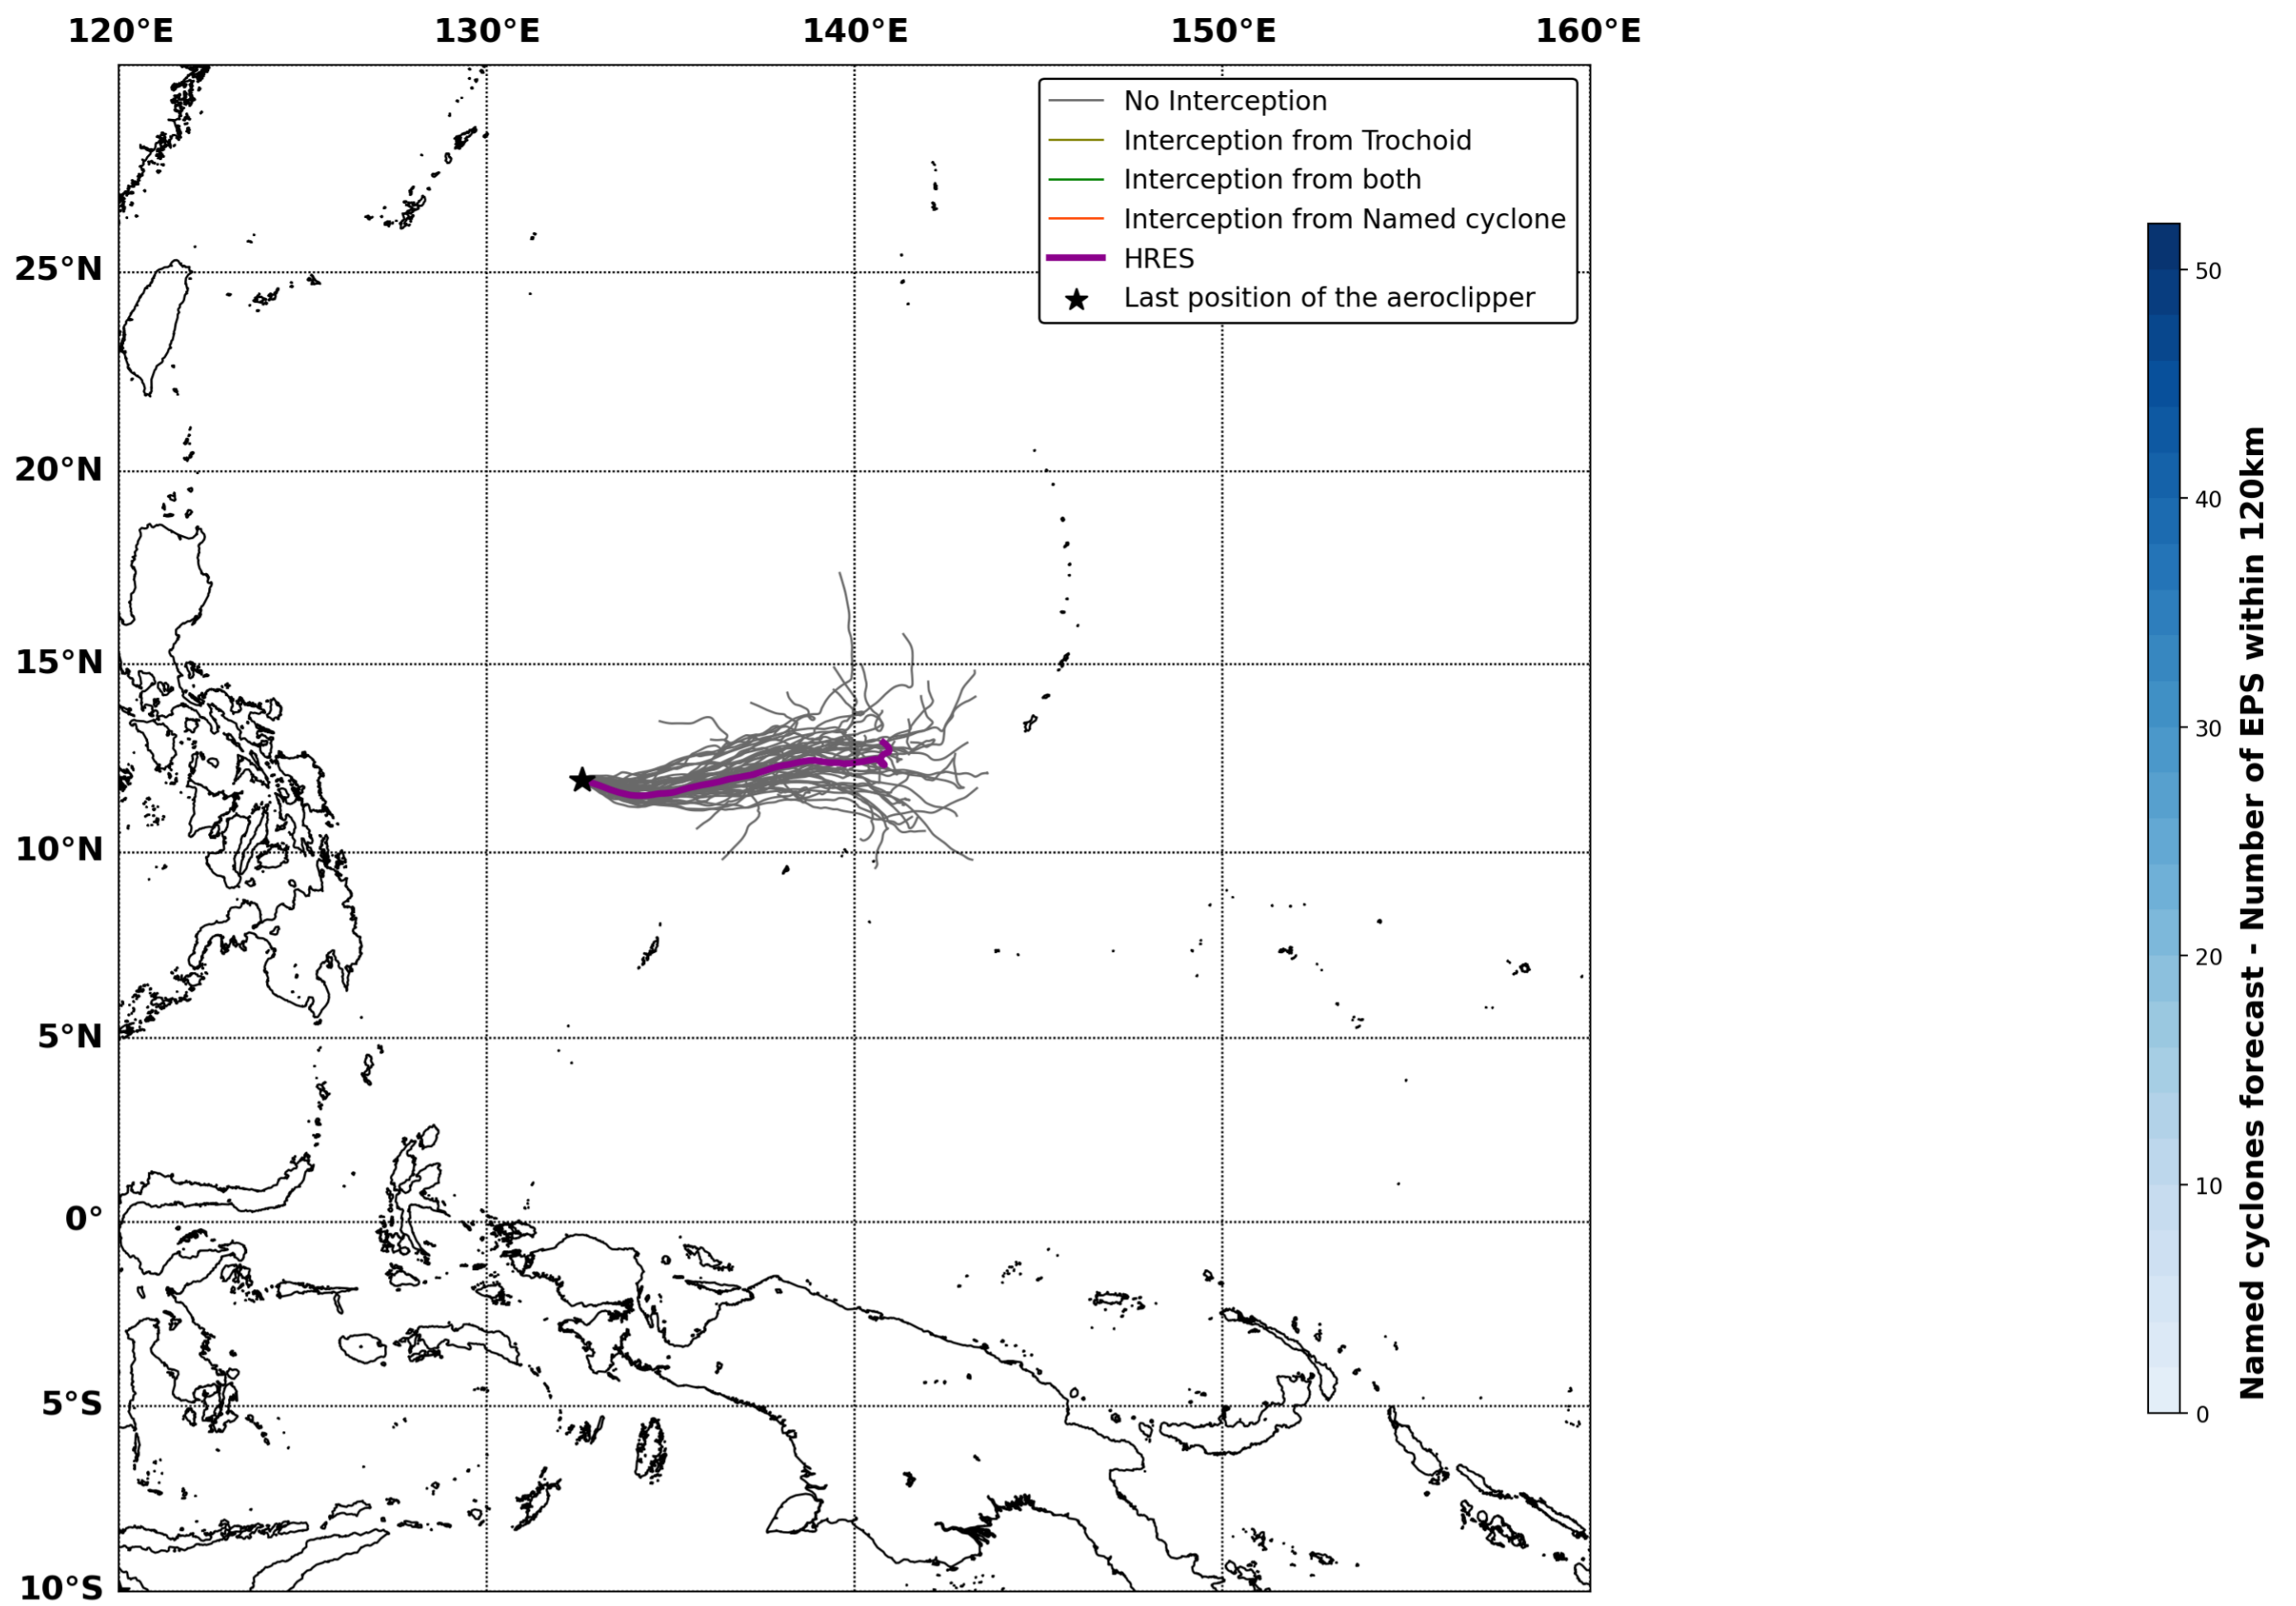

Aeroclipper ETX-U EW Intercept forecast from aeroclipper's position at 2023/10/12, 01h00 (UTC)

Aeroclipper ETX-U EW Grounding forecast from aeroclipper's position at 2023/10/12, 01h00 (UTC)