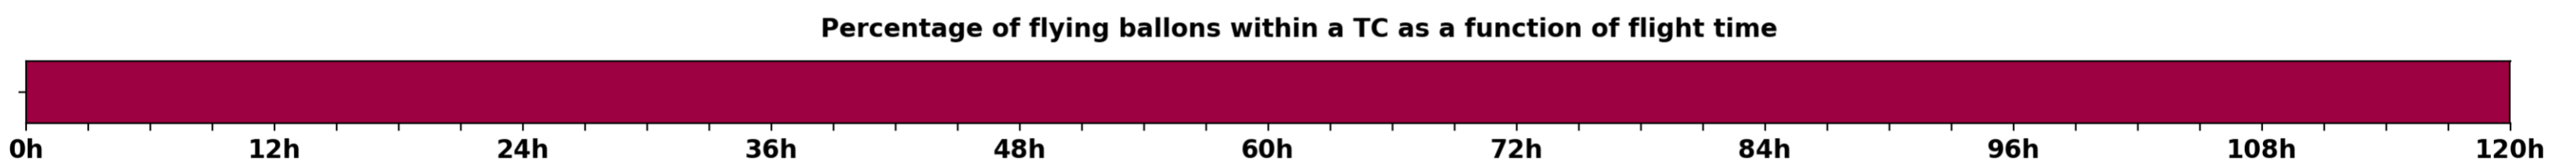

Aeroclipper ETX-U EW Intercept forecast from aeroclipper's position at 2023/10/12, 01h00 (UTC)

Aeroclipper ETX-U EW Grounding forecast from aeroclipper's position at 2023/10/12, 01h00 (UTC)