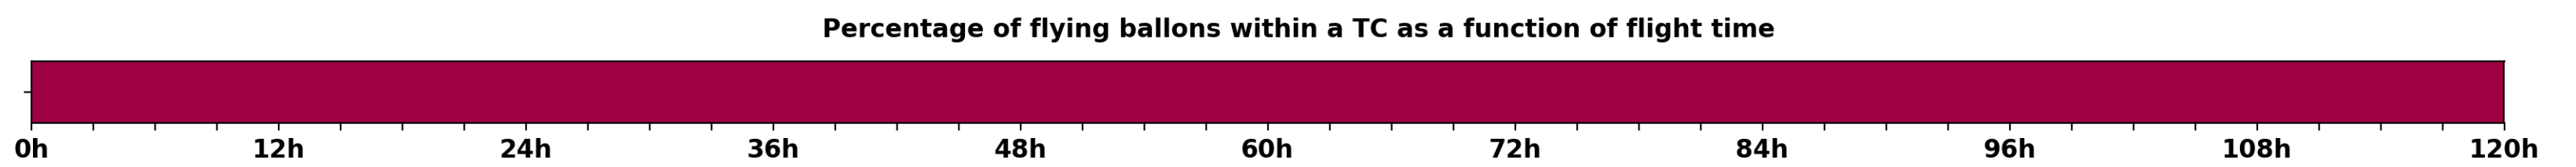

Aeroclipper ETX-U EW Intercept forecast from aeroclipper's position at 2023/10/12, 04h00 (UTC)

Aeroclipper ETX-U EW Grounding forecast from aeroclipper's position at 2023/10/12, 04h00 (UTC)