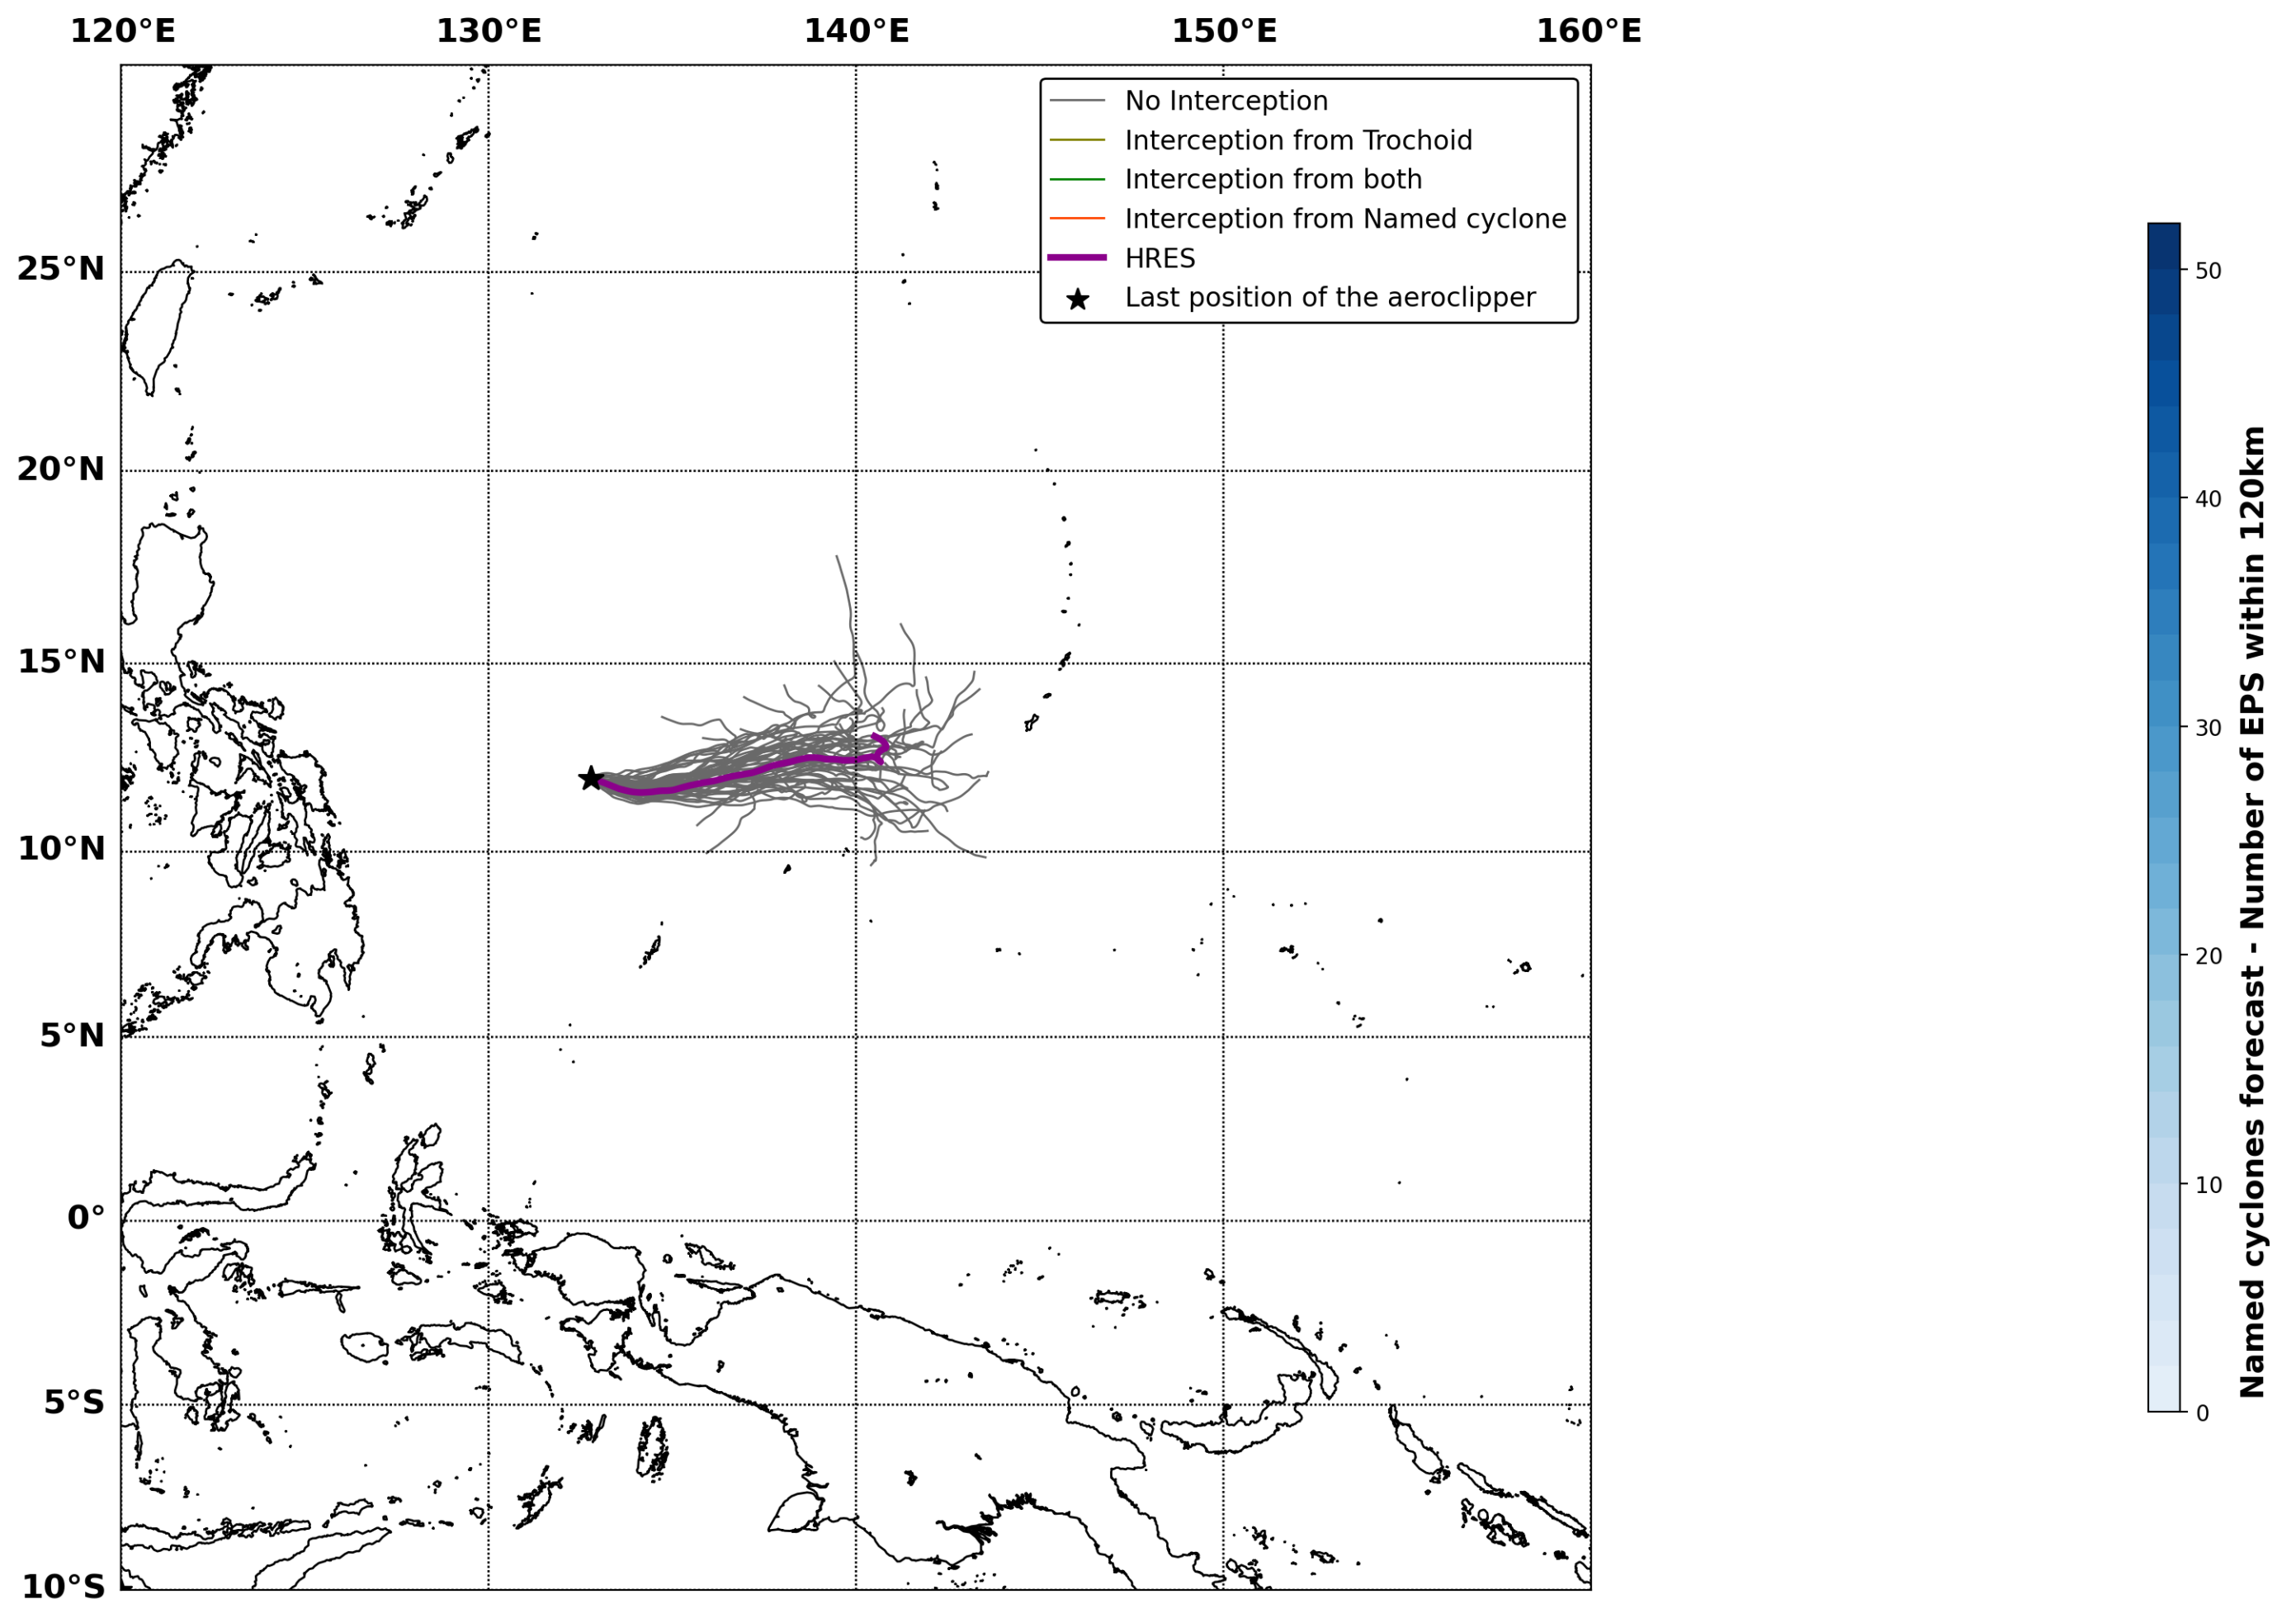

Aeroclipper ETX-U EW Intercept forecast from aeroclipper's position at 2023/10/12, 04h00 (UTC)

Aeroclipper ETX-U EW Grounding forecast from aeroclipper's position at 2023/10/12, 04h00 (UTC)