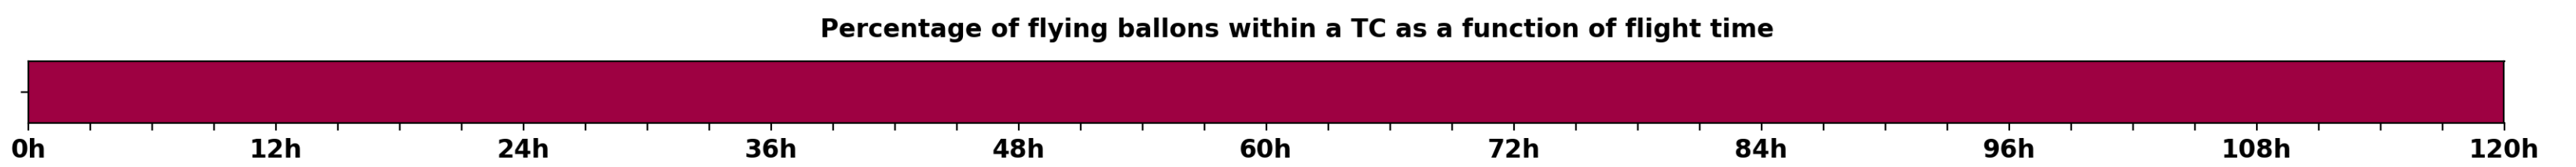

Aeroclipper ETX-U EW Intercept forecast from aeroclipper's position at 2023/10/12, 07h00 (UTC)

Aeroclipper ETX-U EW Grounding forecast from aeroclipper's position at 2023/10/12, 07h00 (UTC)