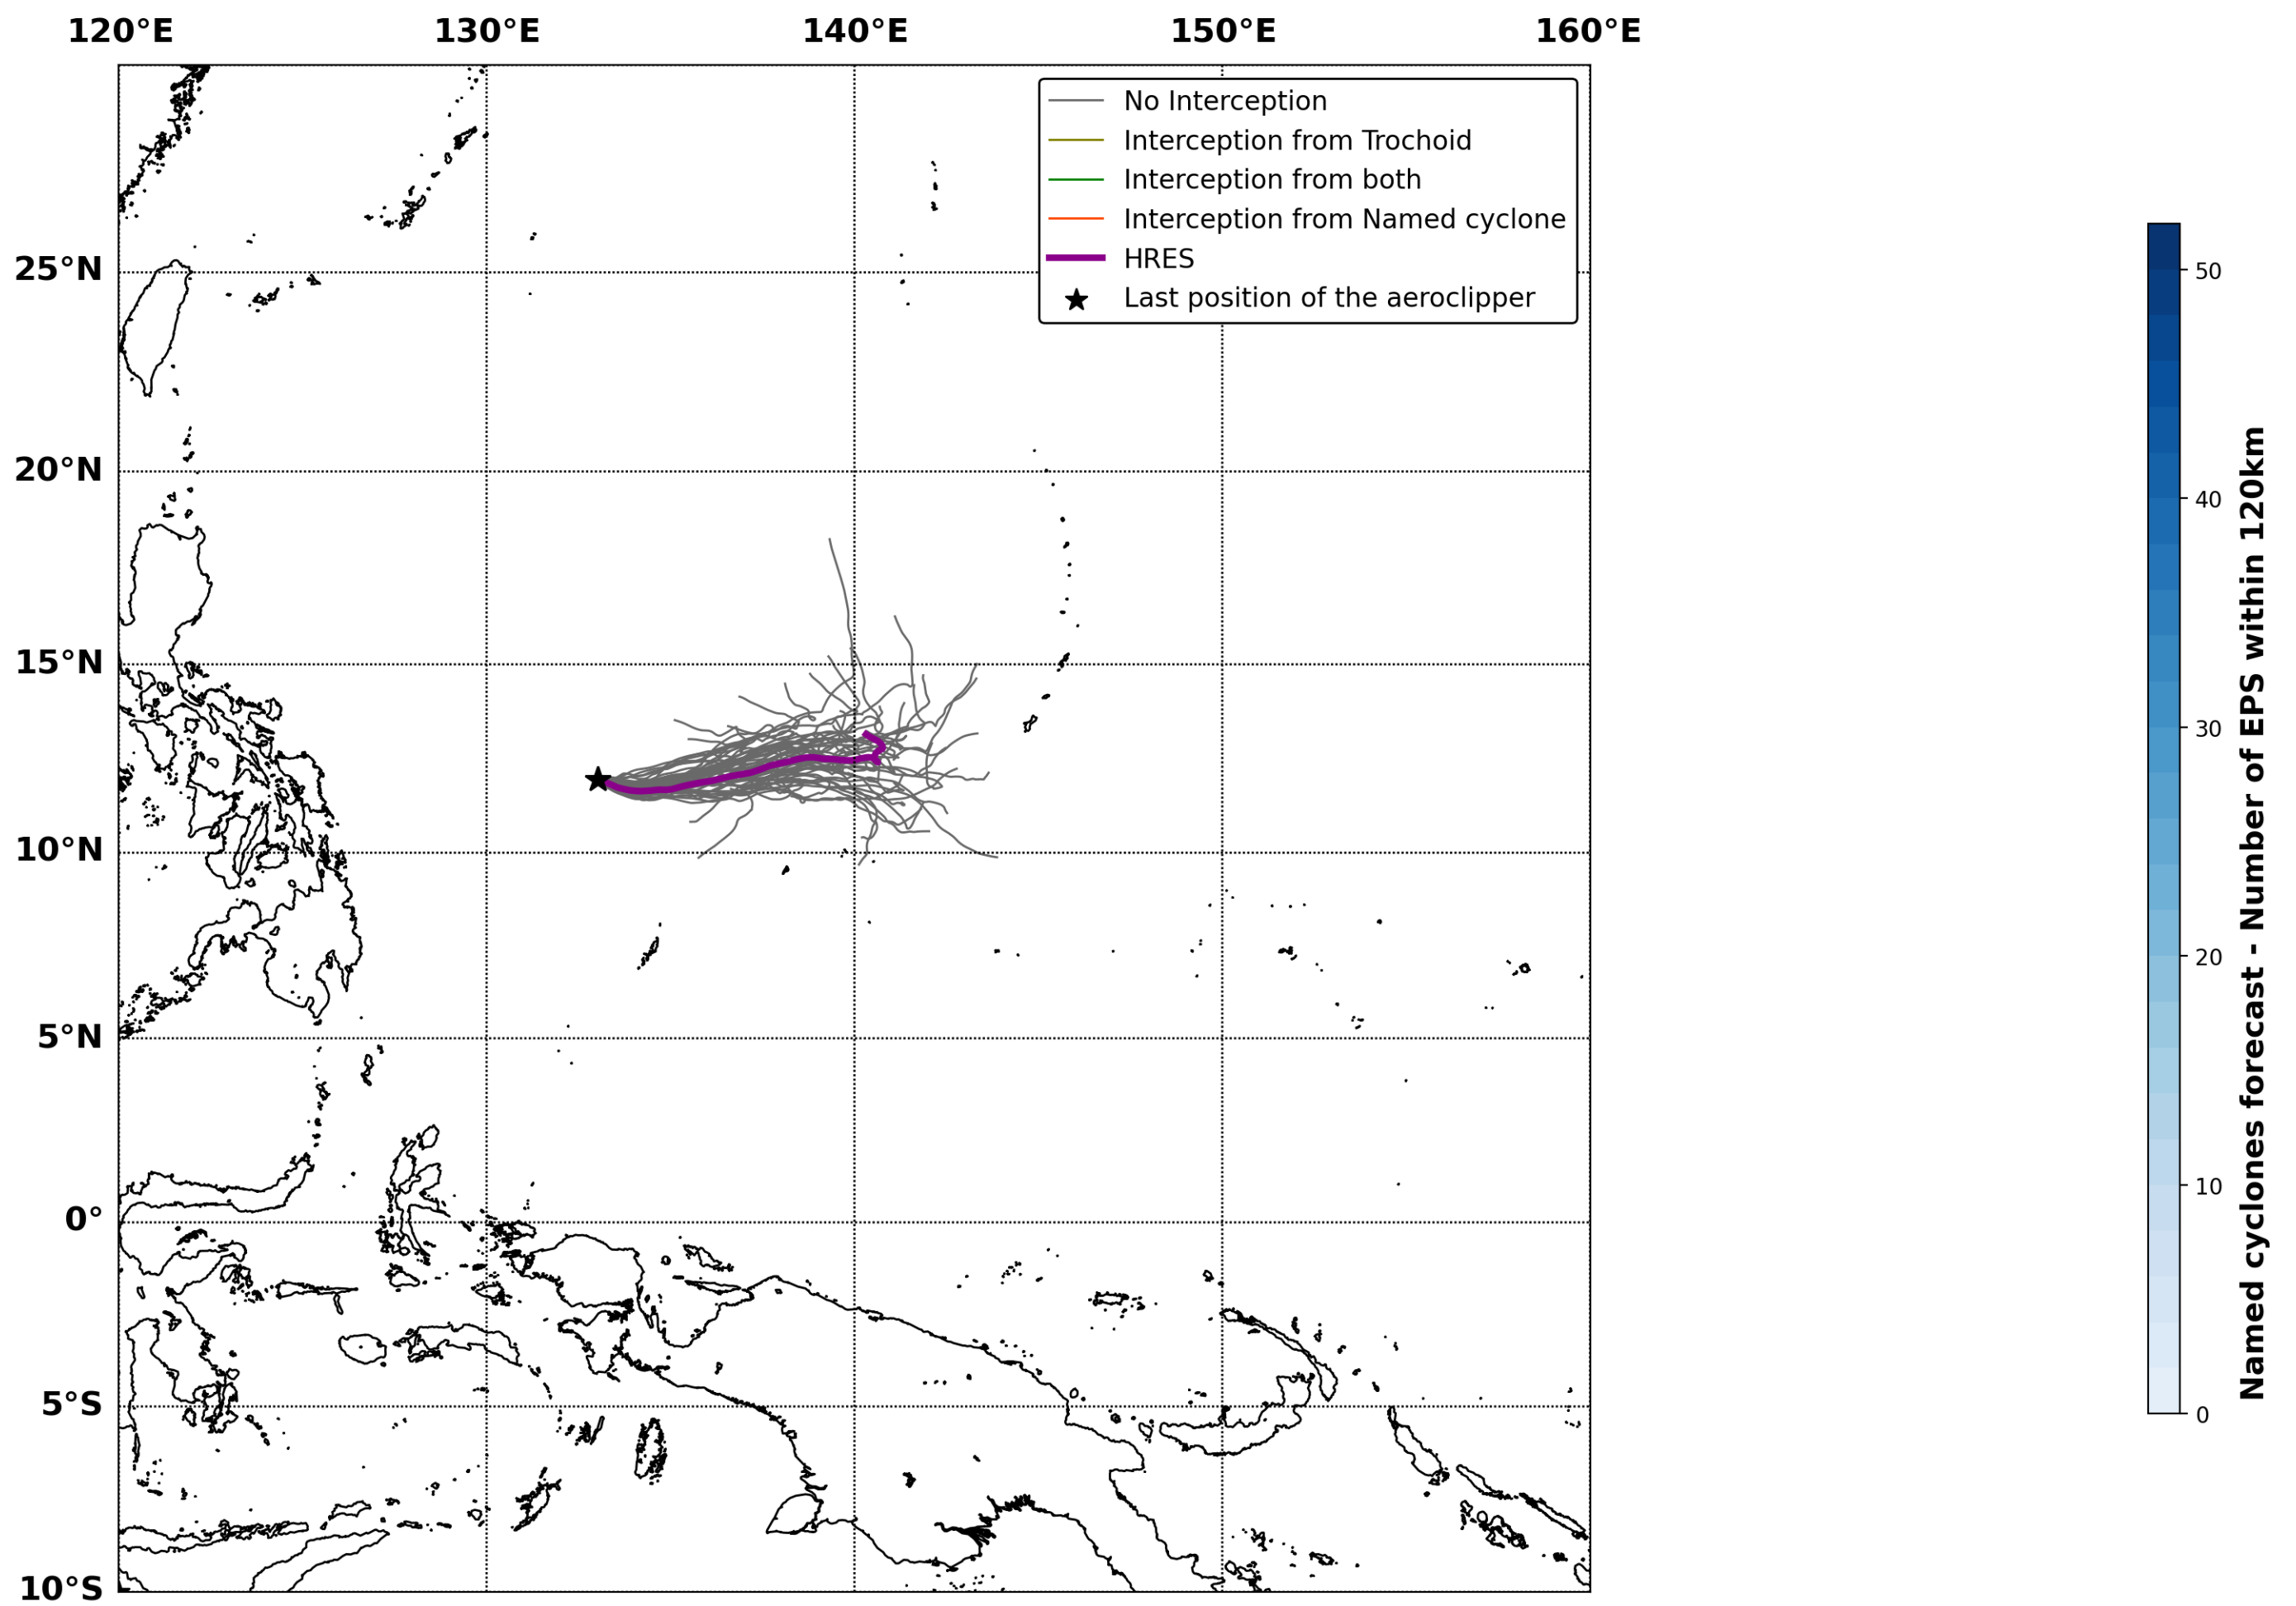

Aeroclipper ETX-U EW Intercept forecast from aeroclipper's position at 2023/10/12, 07h00 (UTC)

Aeroclipper ETX-U EW Grounding forecast from aeroclipper's position at 2023/10/12, 07h00 (UTC)