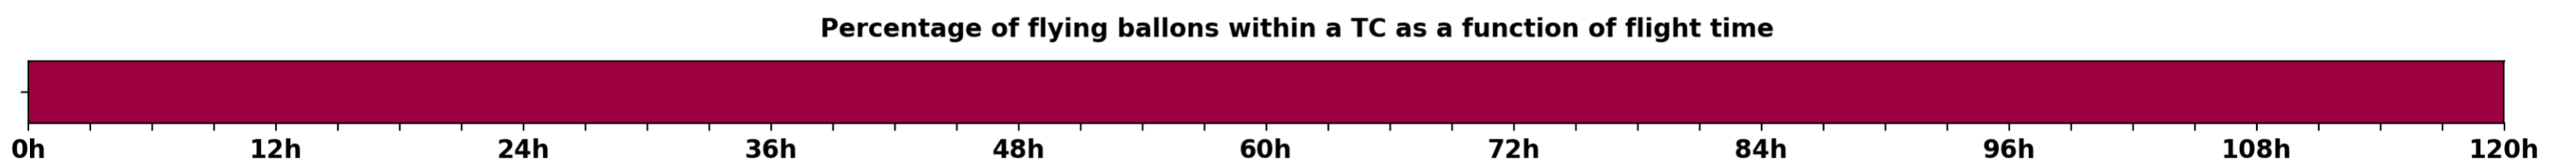

Aeroclipper ETX-U EW Intercept forecast from aeroclipper's position at 2023/10/12, 10h00 (UTC)

Aeroclipper ETX-U EW Grounding forecast from aeroclipper's position at 2023/10/12, 10h00 (UTC)