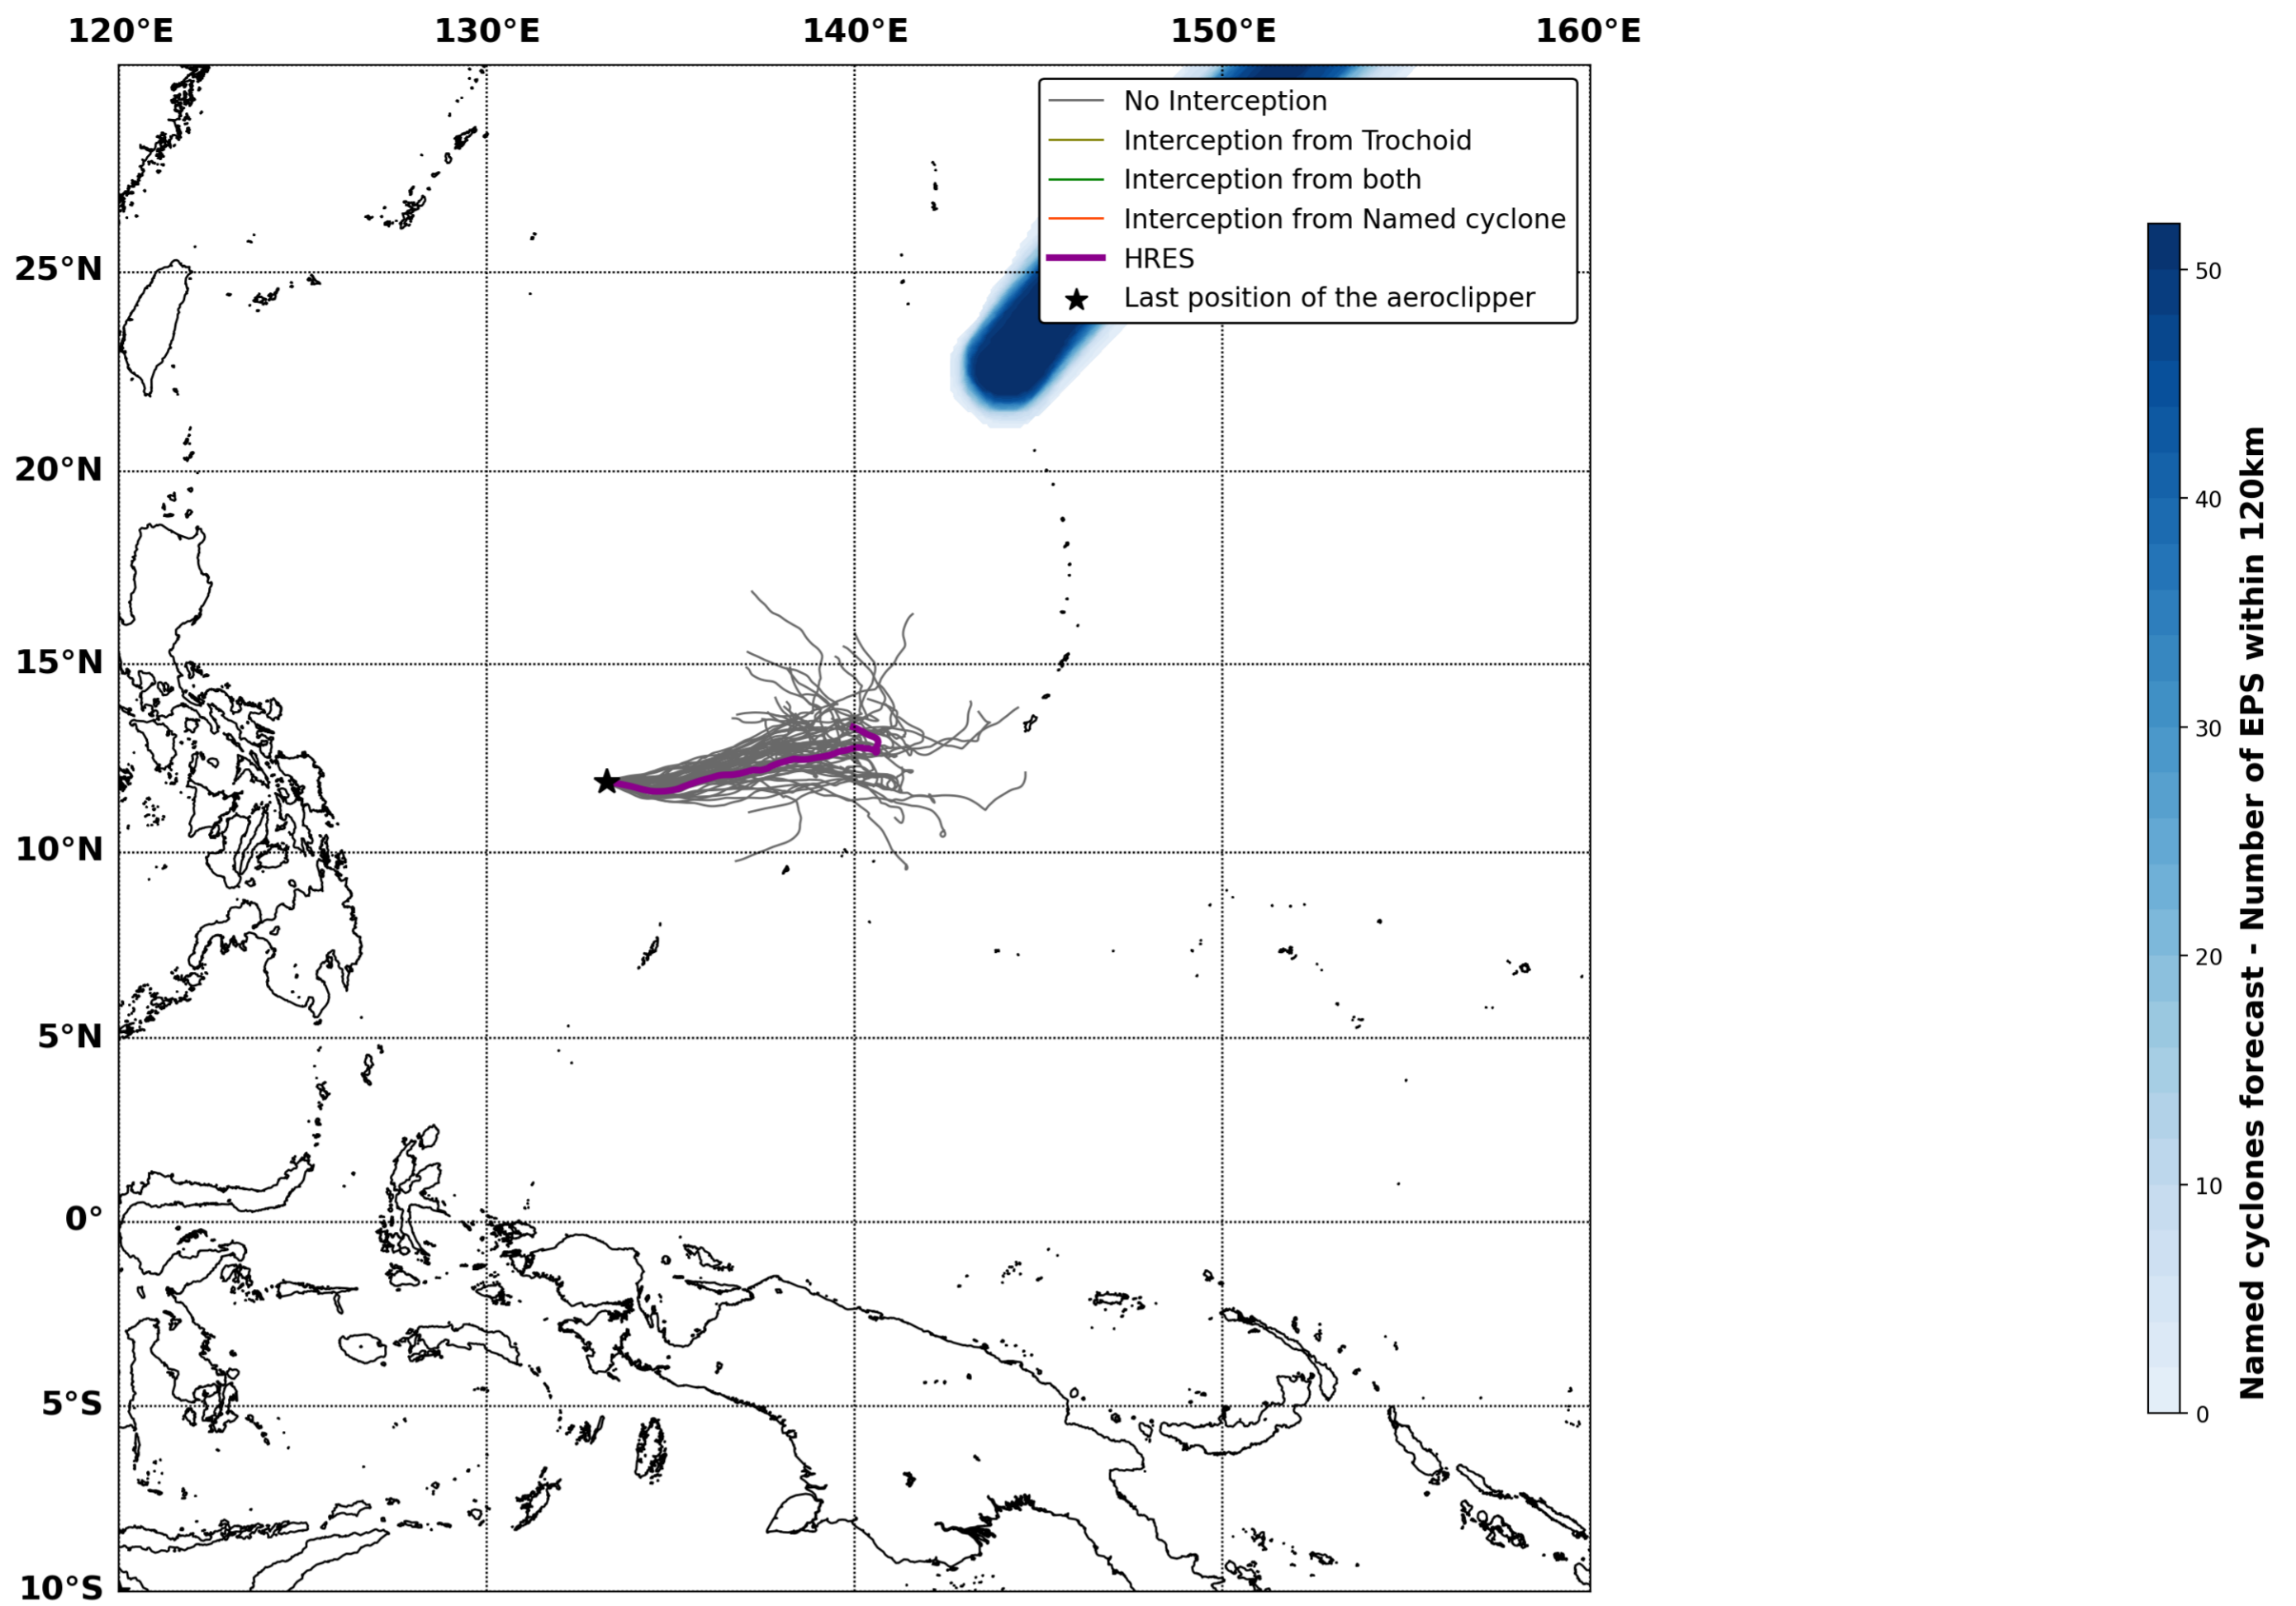

Aeroclipper ETX-U EW Intercept forecast from aeroclipper's position at 2023/10/12, 10h00 (UTC)

Aeroclipper ETX-U EW Grounding forecast from aeroclipper's position at 2023/10/12, 10h00 (UTC)