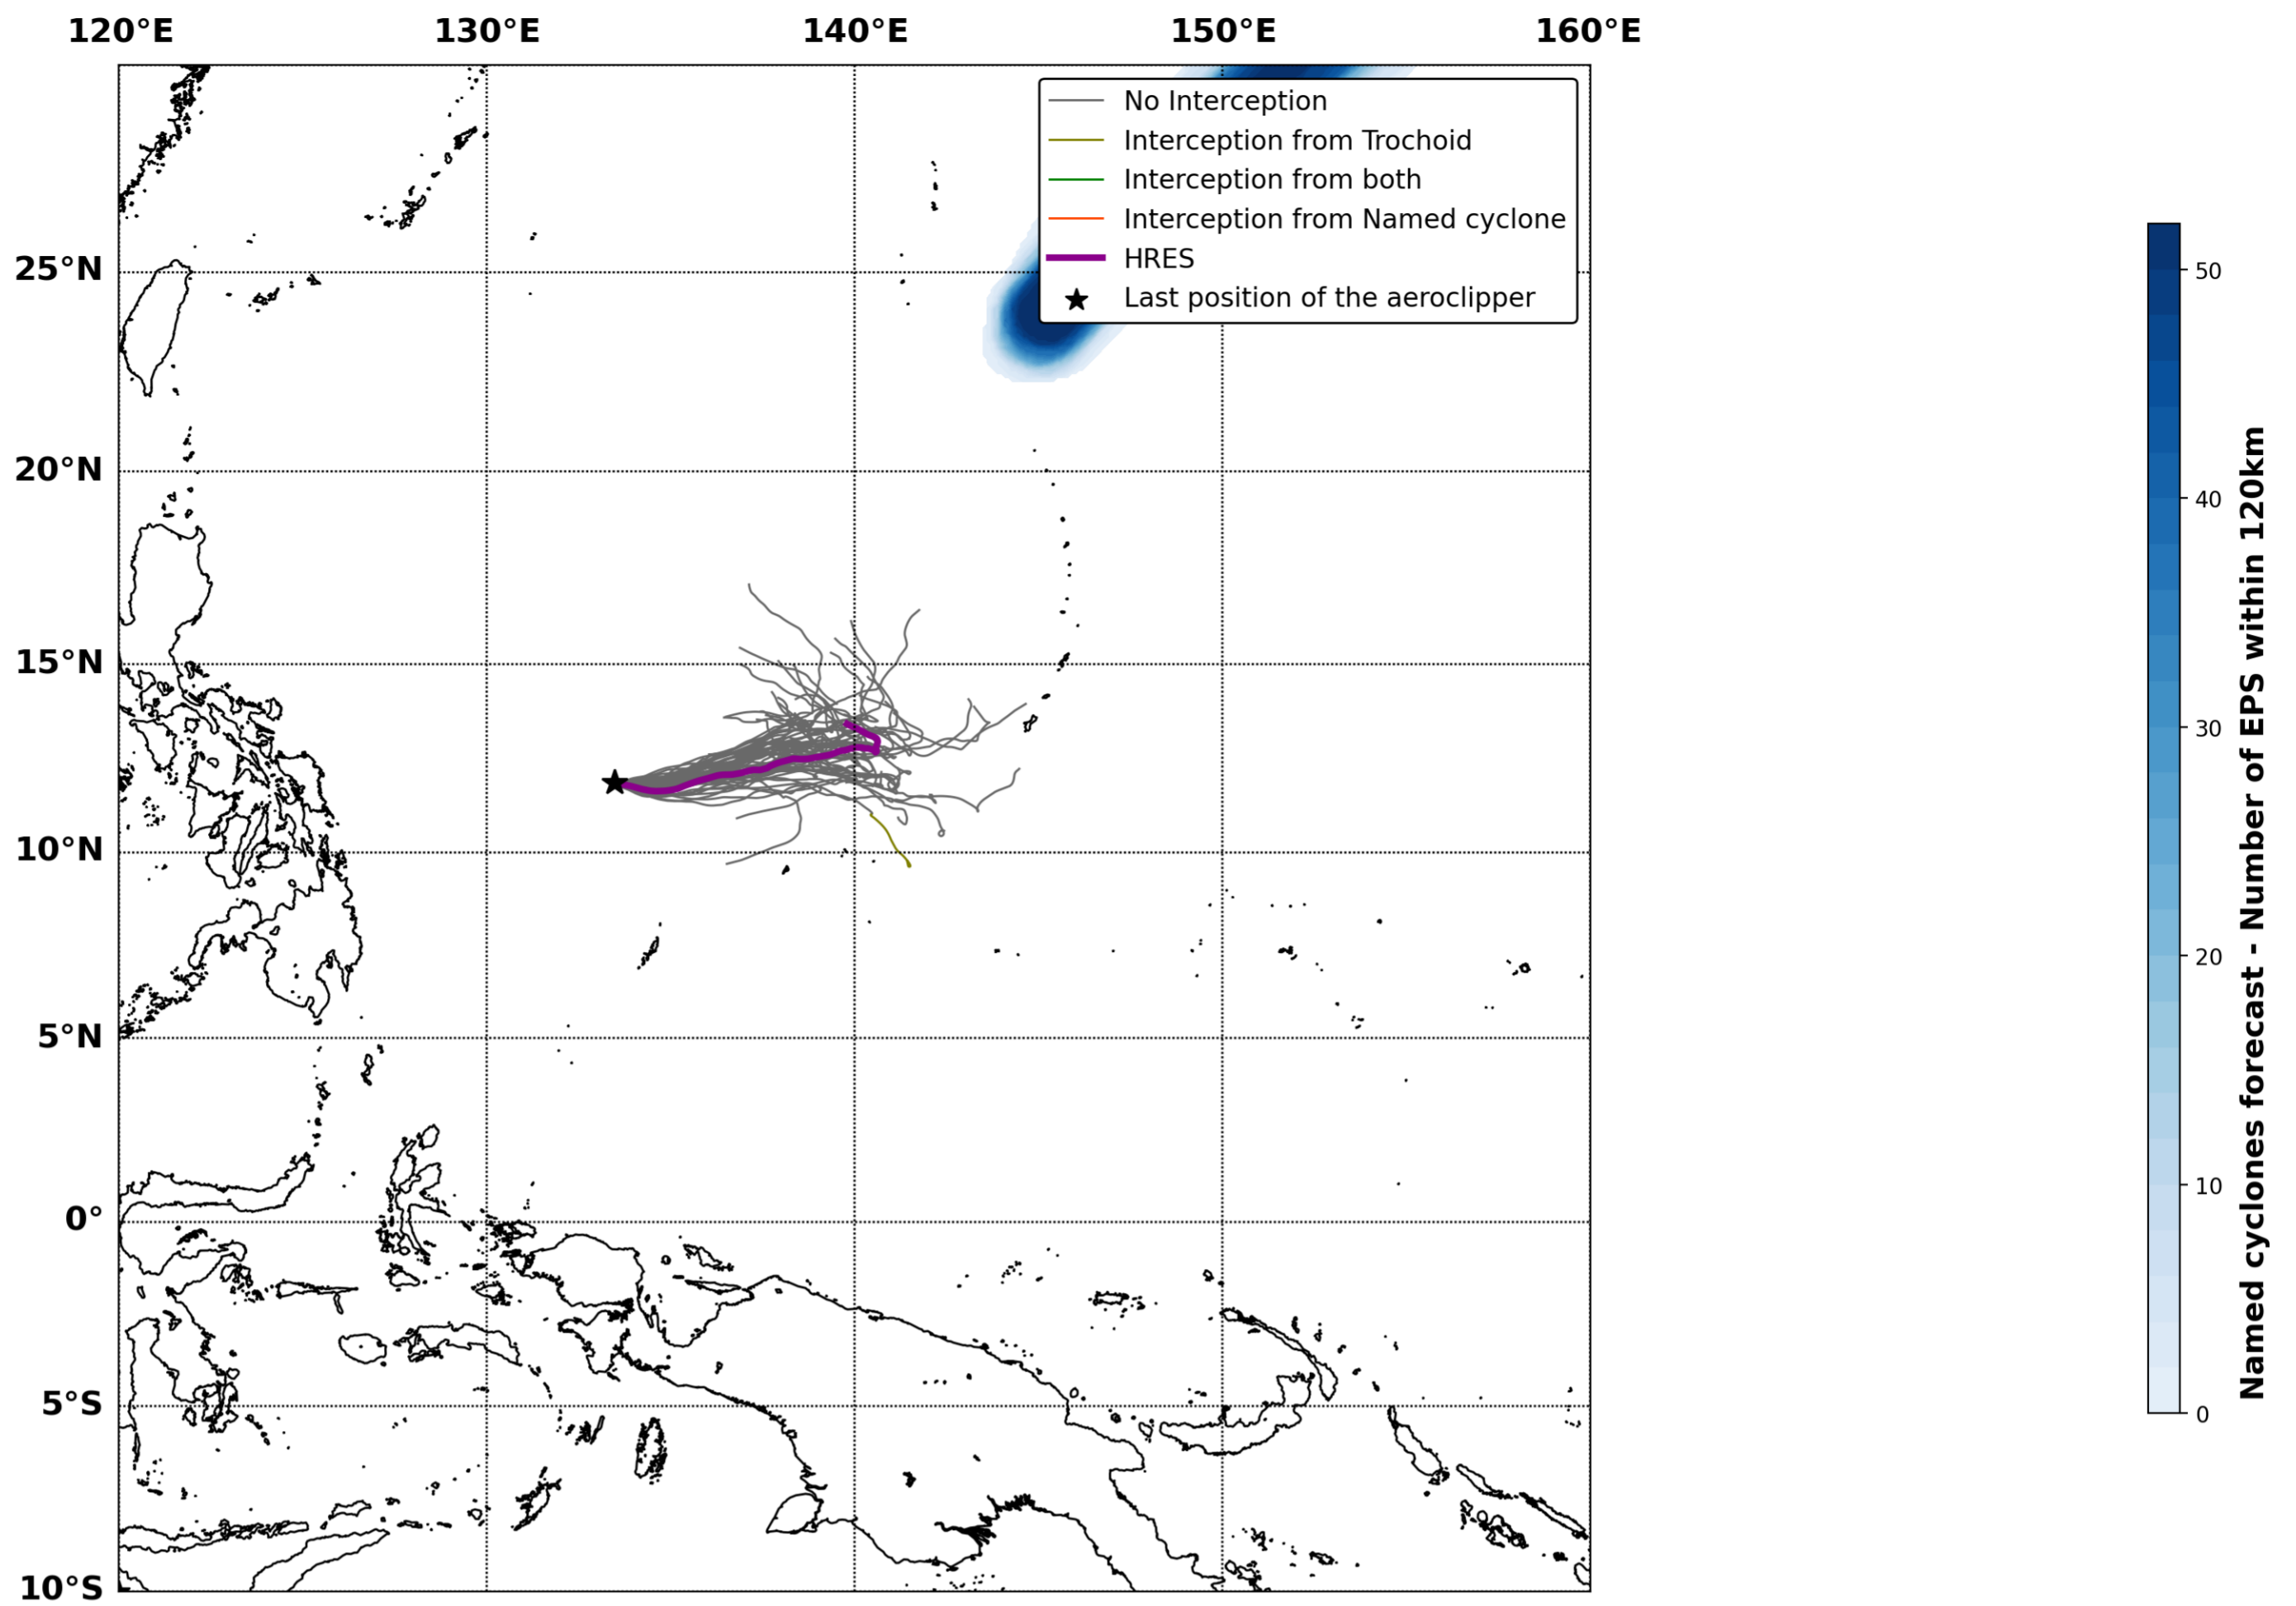

### Aeroclipper ETX-U EW Intercept forecast from aeroclipper's position at 2023/10/12, 13h00 (UTC)

### Aeroclipper ETX-U EW Grounding forecast from aeroclipper's position at 2023/10/12, 13h00 (UTC)