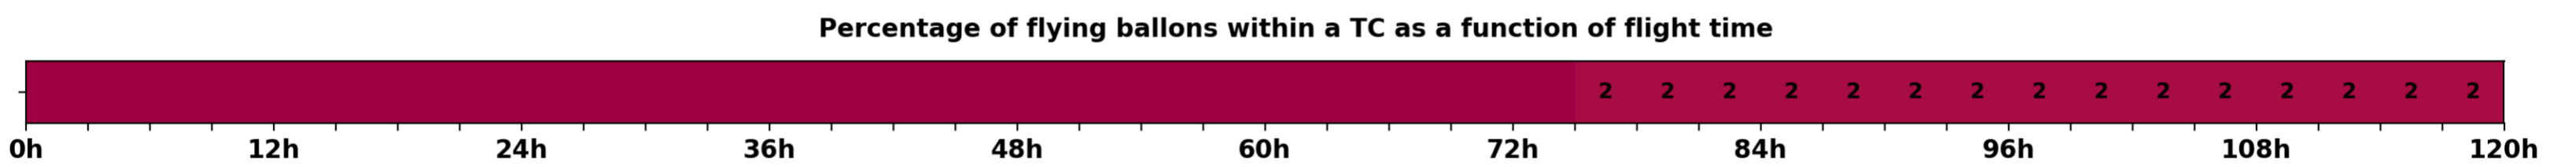

### Aeroclipper ETX-U EW Intercept forecast from aeroclipper's position at 2023/10/12, 13h00 (UTC)

### Aeroclipper ETX-U EW Grounding forecast from aeroclipper's position at 2023/10/12, 13h00 (UTC)