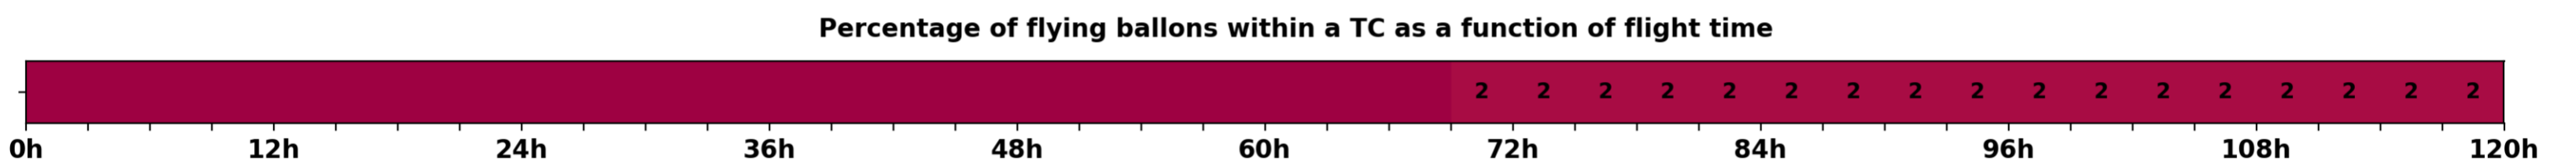

Aeroclipper ETX-U EW Intercept forecast from aeroclipper's position at 2023/10/12, 16h00 (UTC)

Aeroclipper ETX-U EW Grounding forecast from aeroclipper's position at 2023/10/12, 16h00 (UTC)