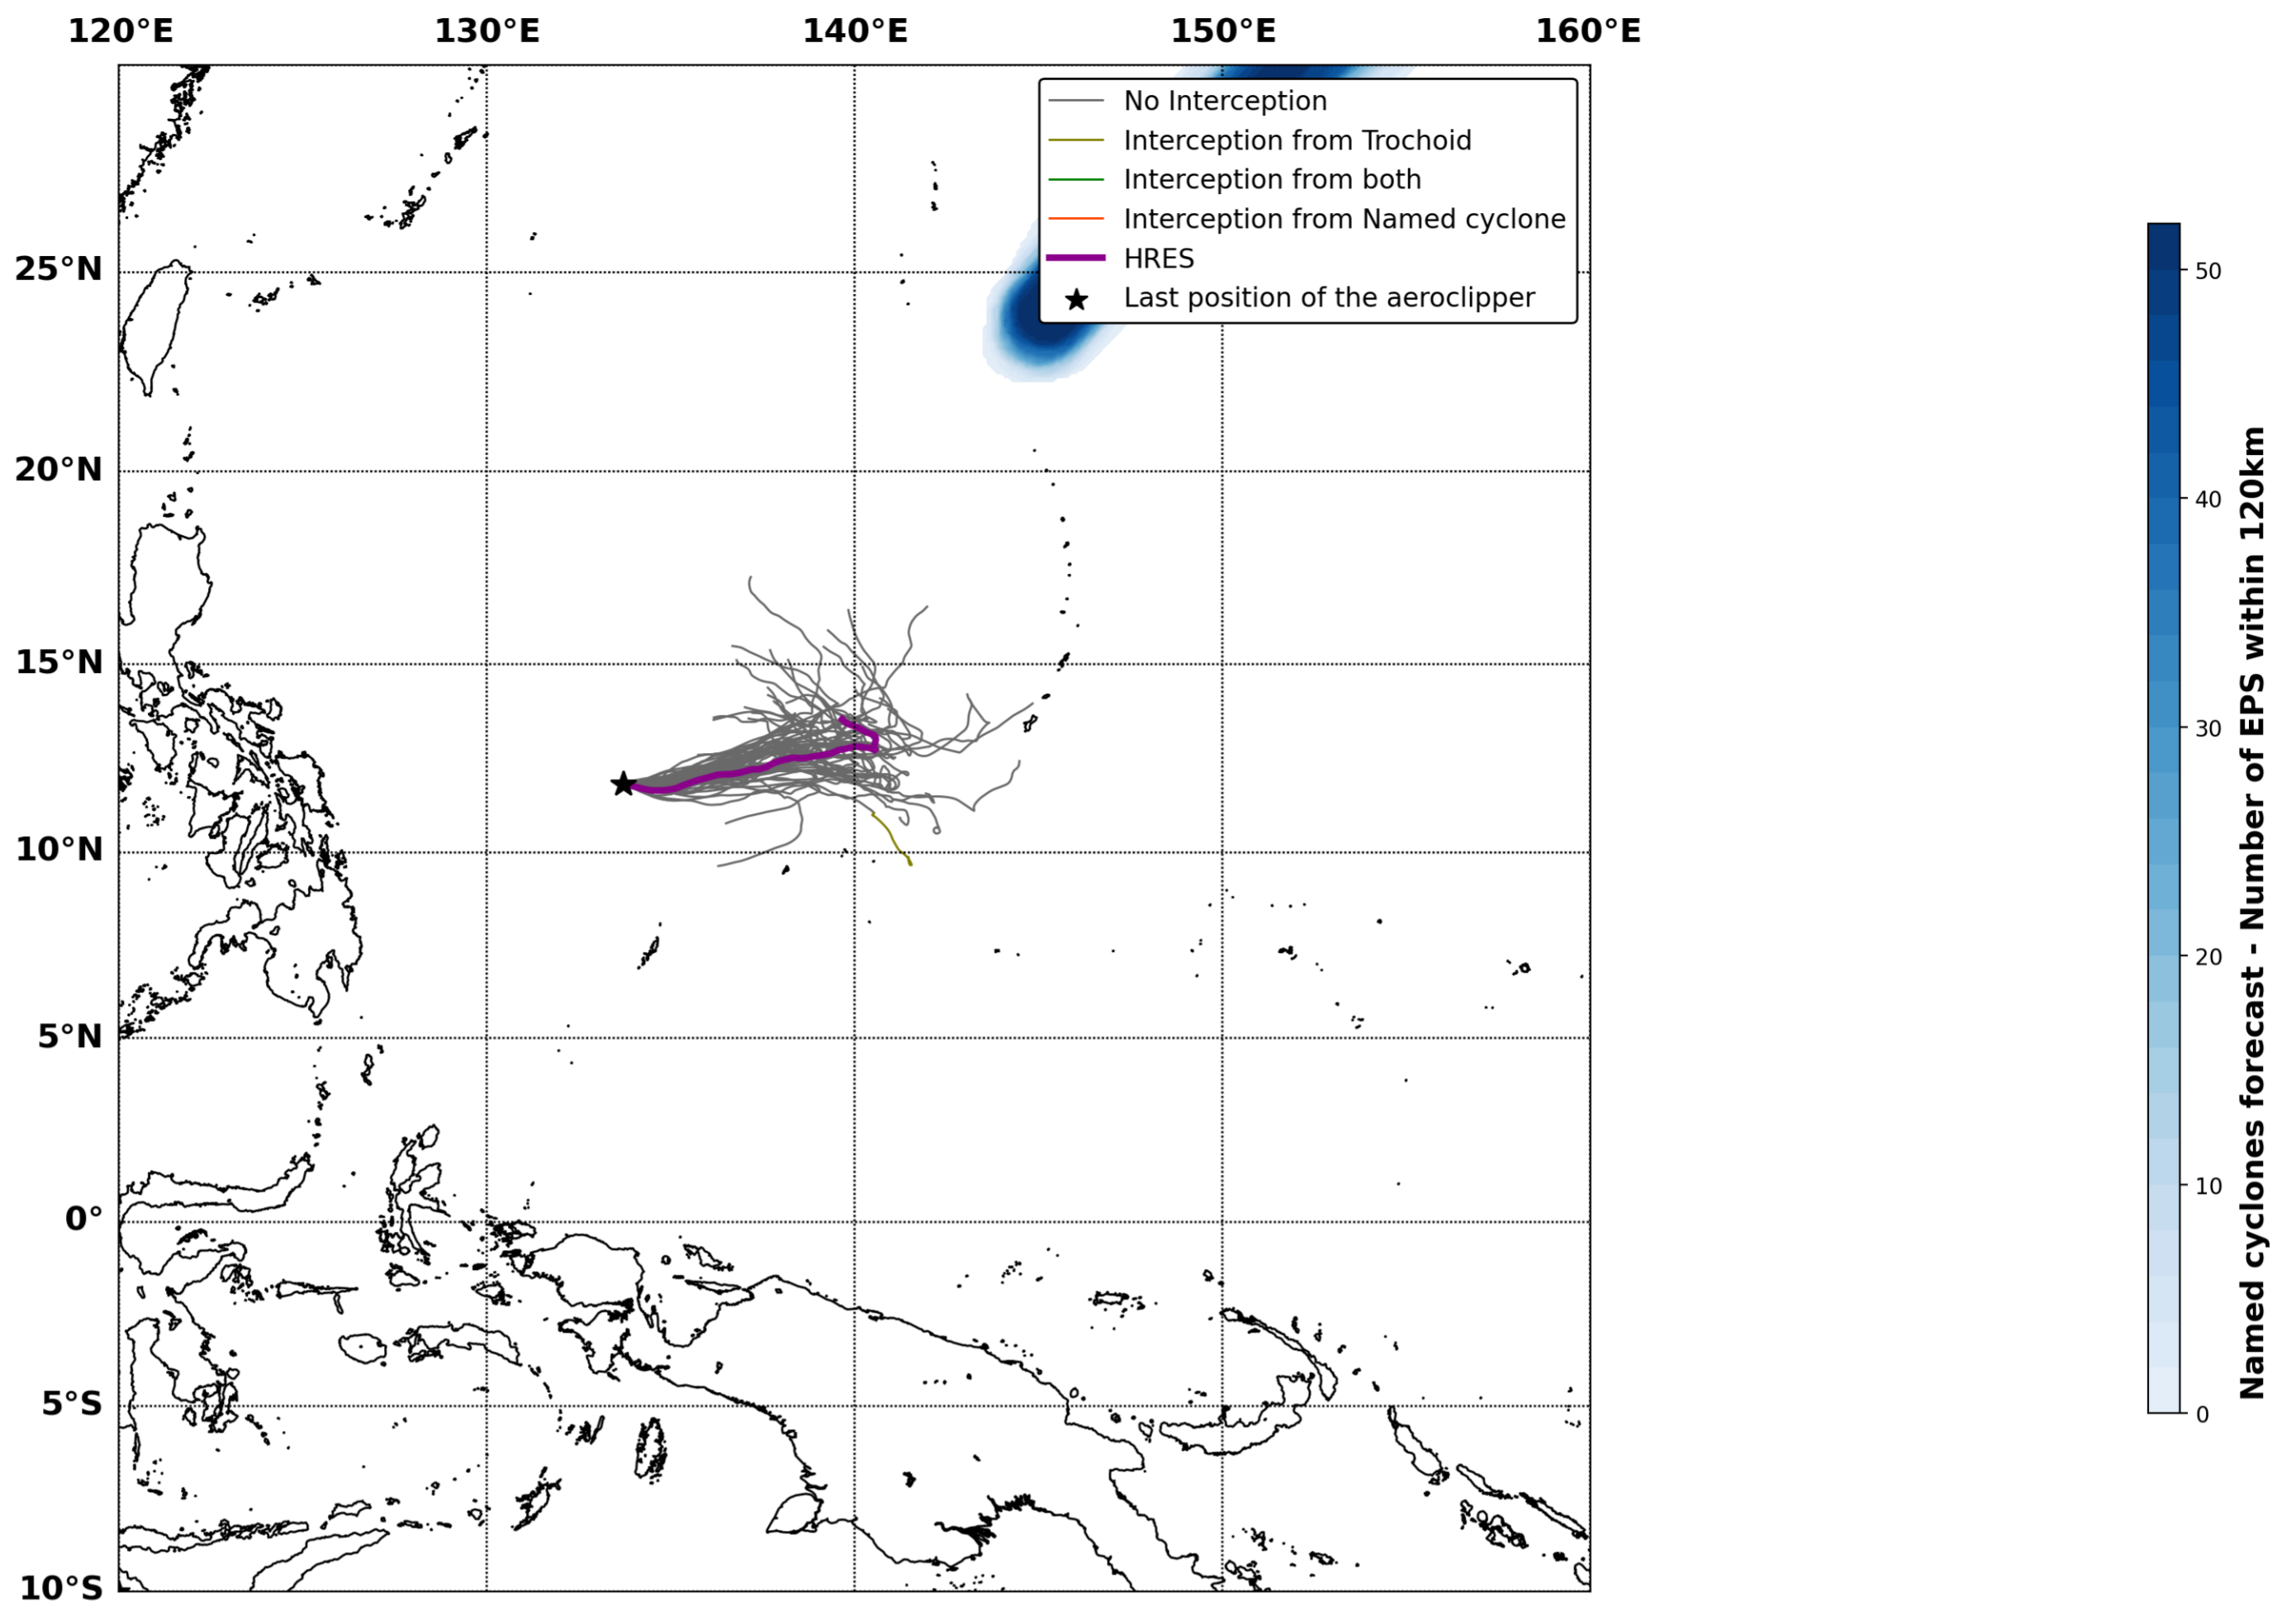

Aeroclipper ETX-U EW Intercept forecast from aeroclipper's position at 2023/10/12, 16h00 (UTC)

Aeroclipper ETX-U EW Grounding forecast from aeroclipper's position at 2023/10/12, 16h00 (UTC)