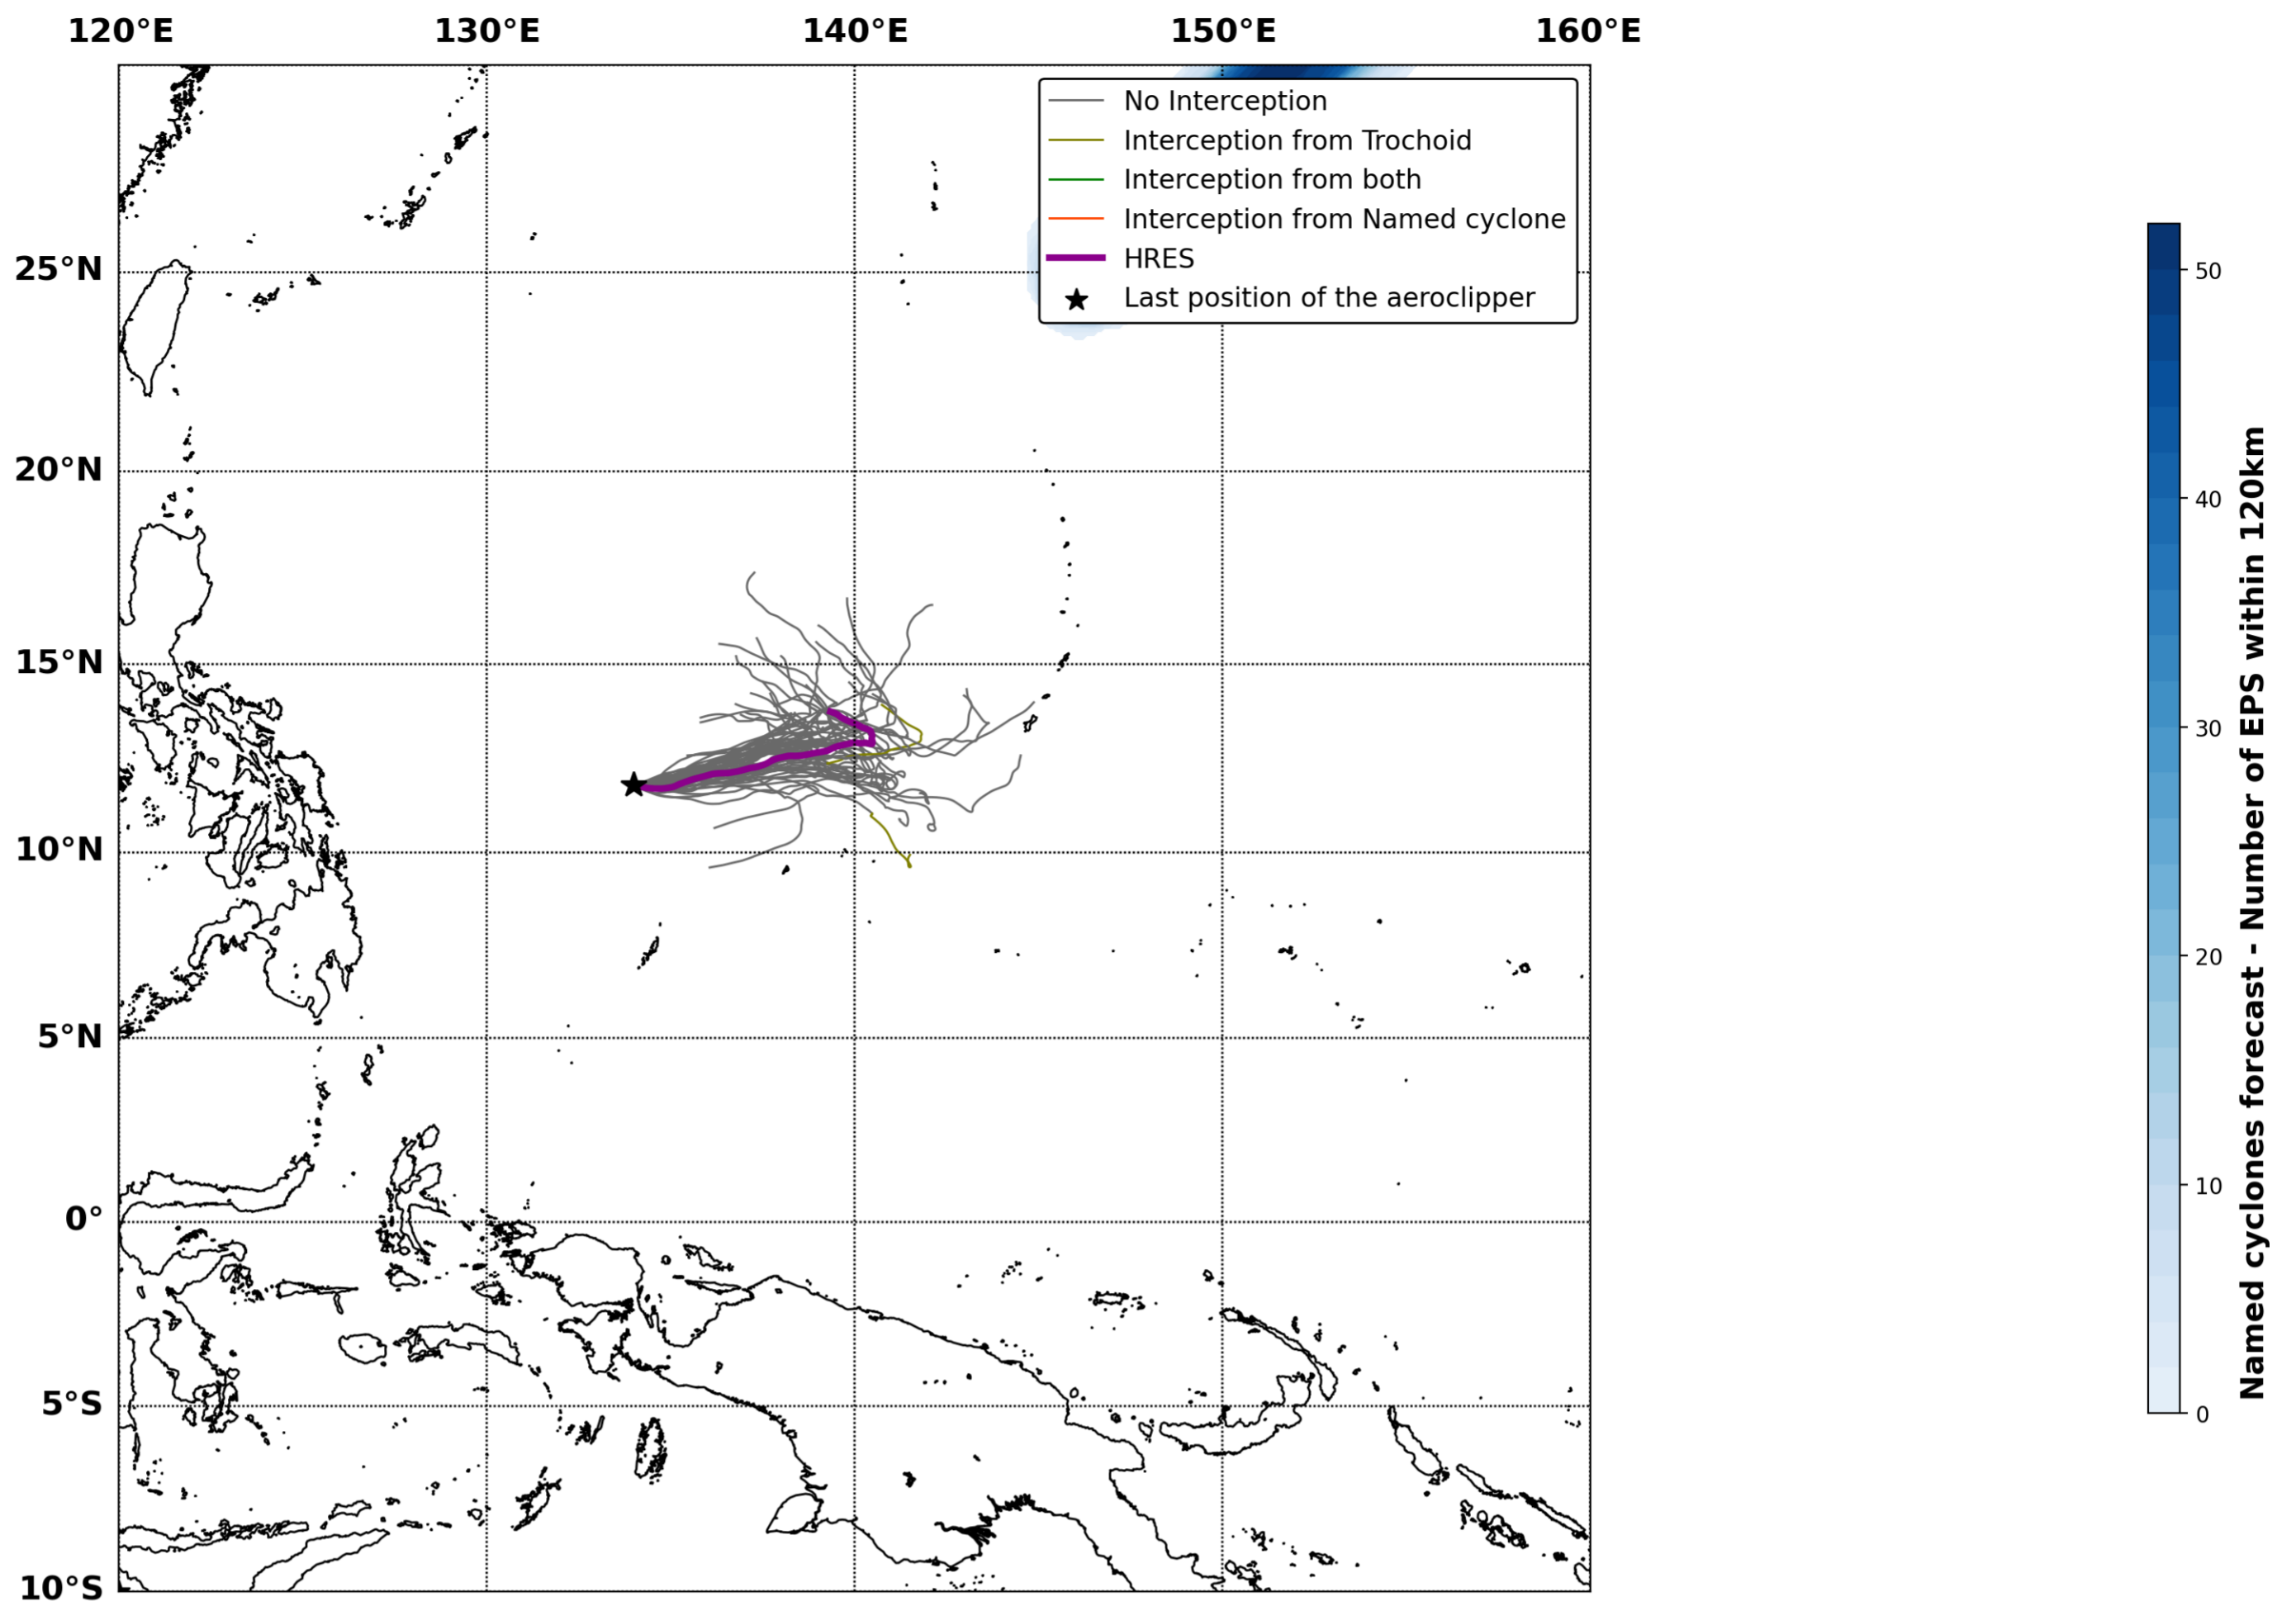

Aeroclipper ETX-U EW Intercept forecast from aeroclipper's position at 2023/10/12, 19h00 (UTC)

Aeroclipper ETX-U EW Grounding forecast from aeroclipper's position at 2023/10/12, 19h00 (UTC)