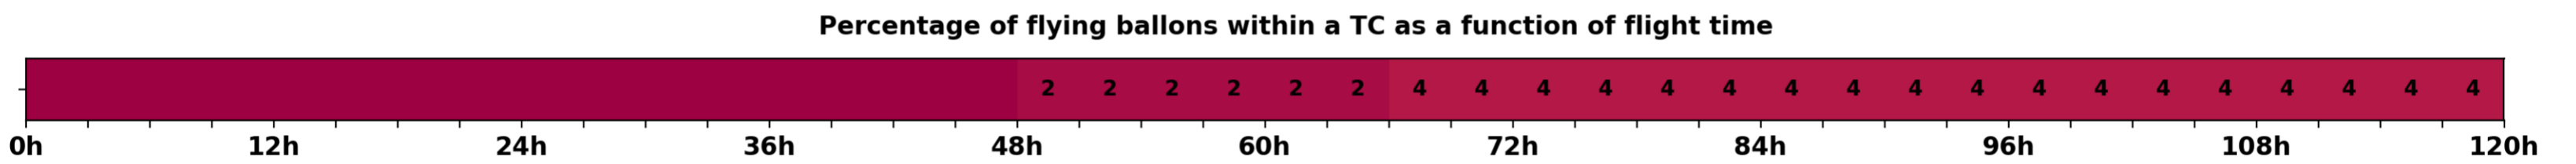

Aeroclipper ETX-U EW Intercept forecast from aeroclipper's position at 2023/10/12, 19h00 (UTC)

Aeroclipper ETX-U EW Grounding forecast from aeroclipper's position at 2023/10/12, 19h00 (UTC)