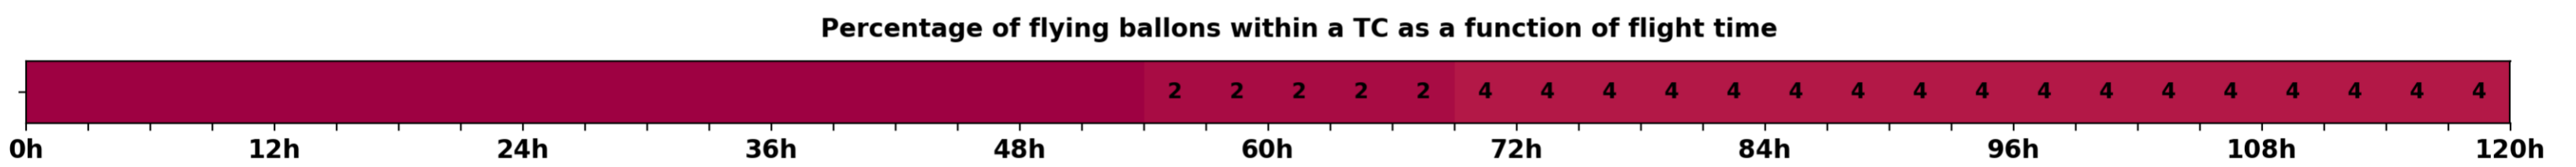

Aeroclipper ETX-U EW Intercept forecast from aeroclipper's position at 2023/10/12, 22h00 (UTC)

Aeroclipper ETX-U EW Grounding forecast from aeroclipper's position at 2023/10/12, 22h00 (UTC)