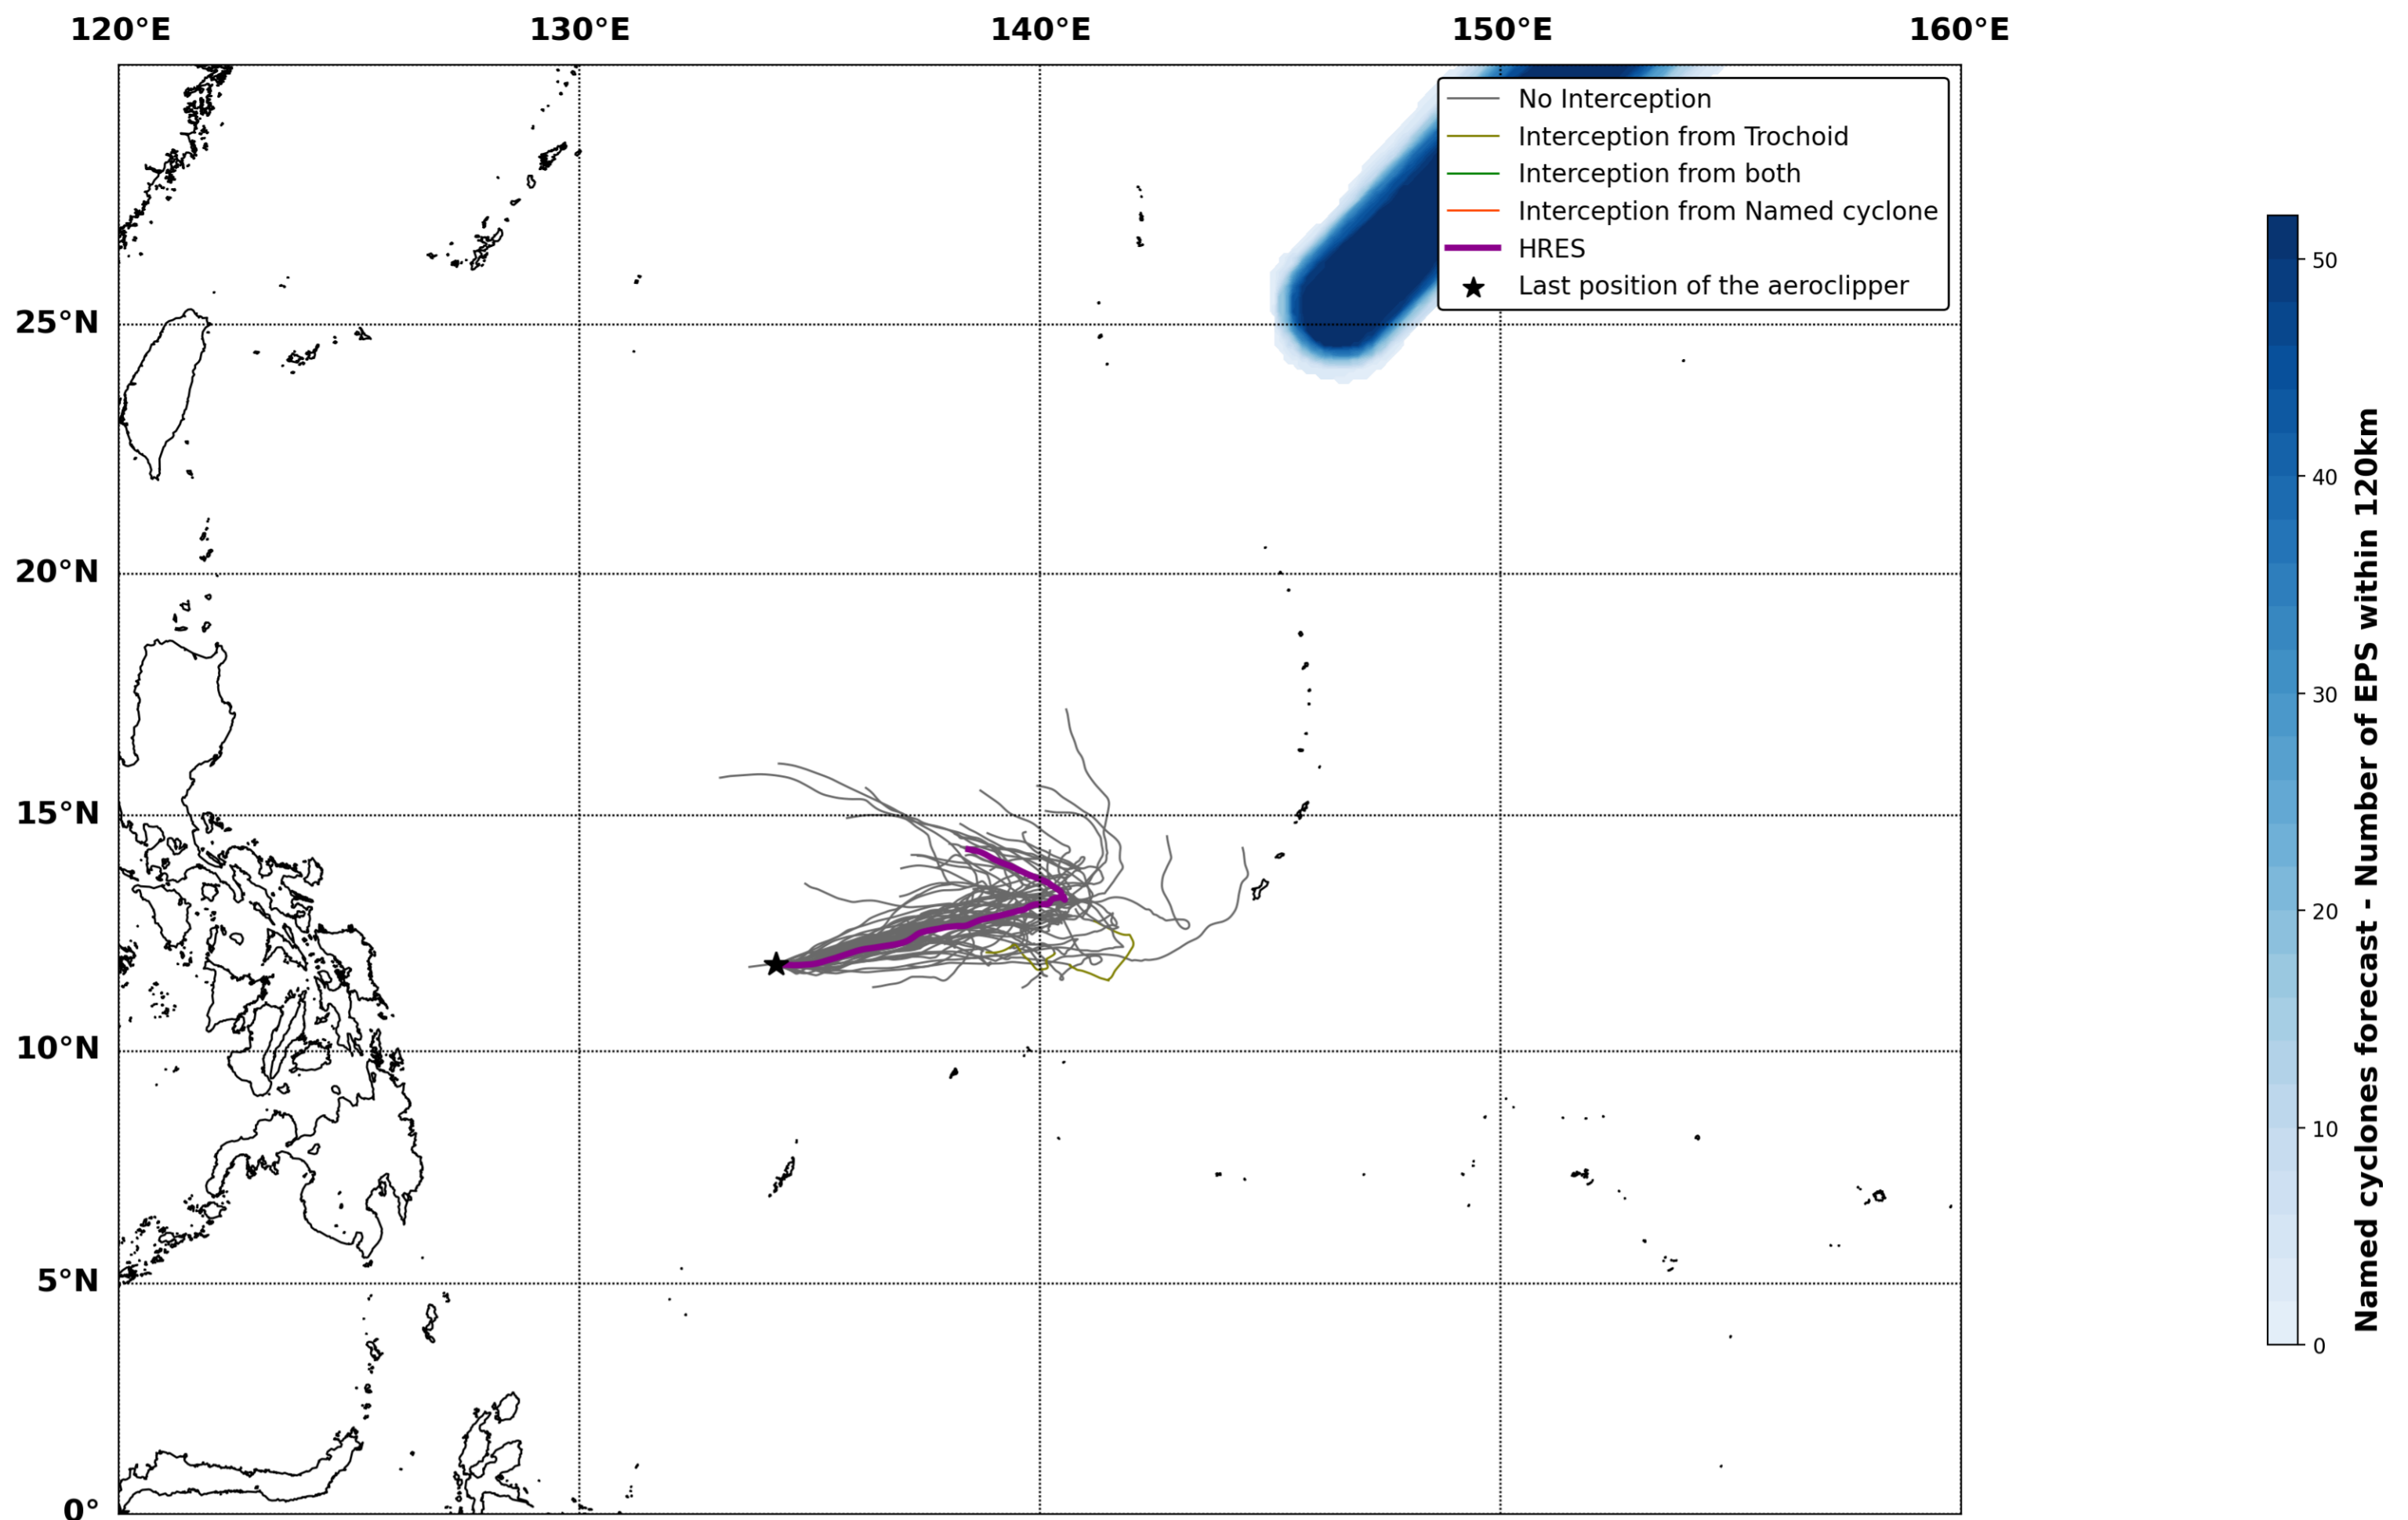

Aeroclipper ETX-U EW Intercept forecast from aeroclipper's position at 2023/10/12, 22h00 (UTC)

Aeroclipper ETX-U EW Grounding forecast from aeroclipper's position at 2023/10/12, 22h00 (UTC)