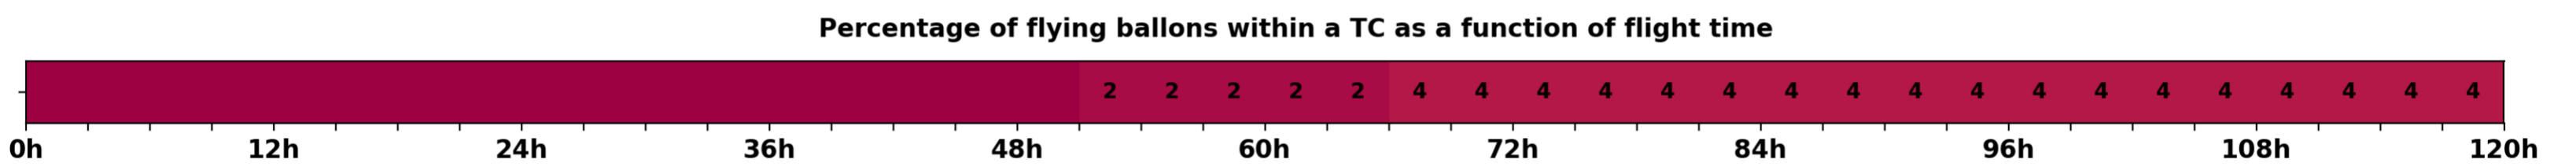

### Aeroclipper ETX-U EW Grounding forecast from aeroclipper's position at 2023/10/13, 01h00 (UTC)