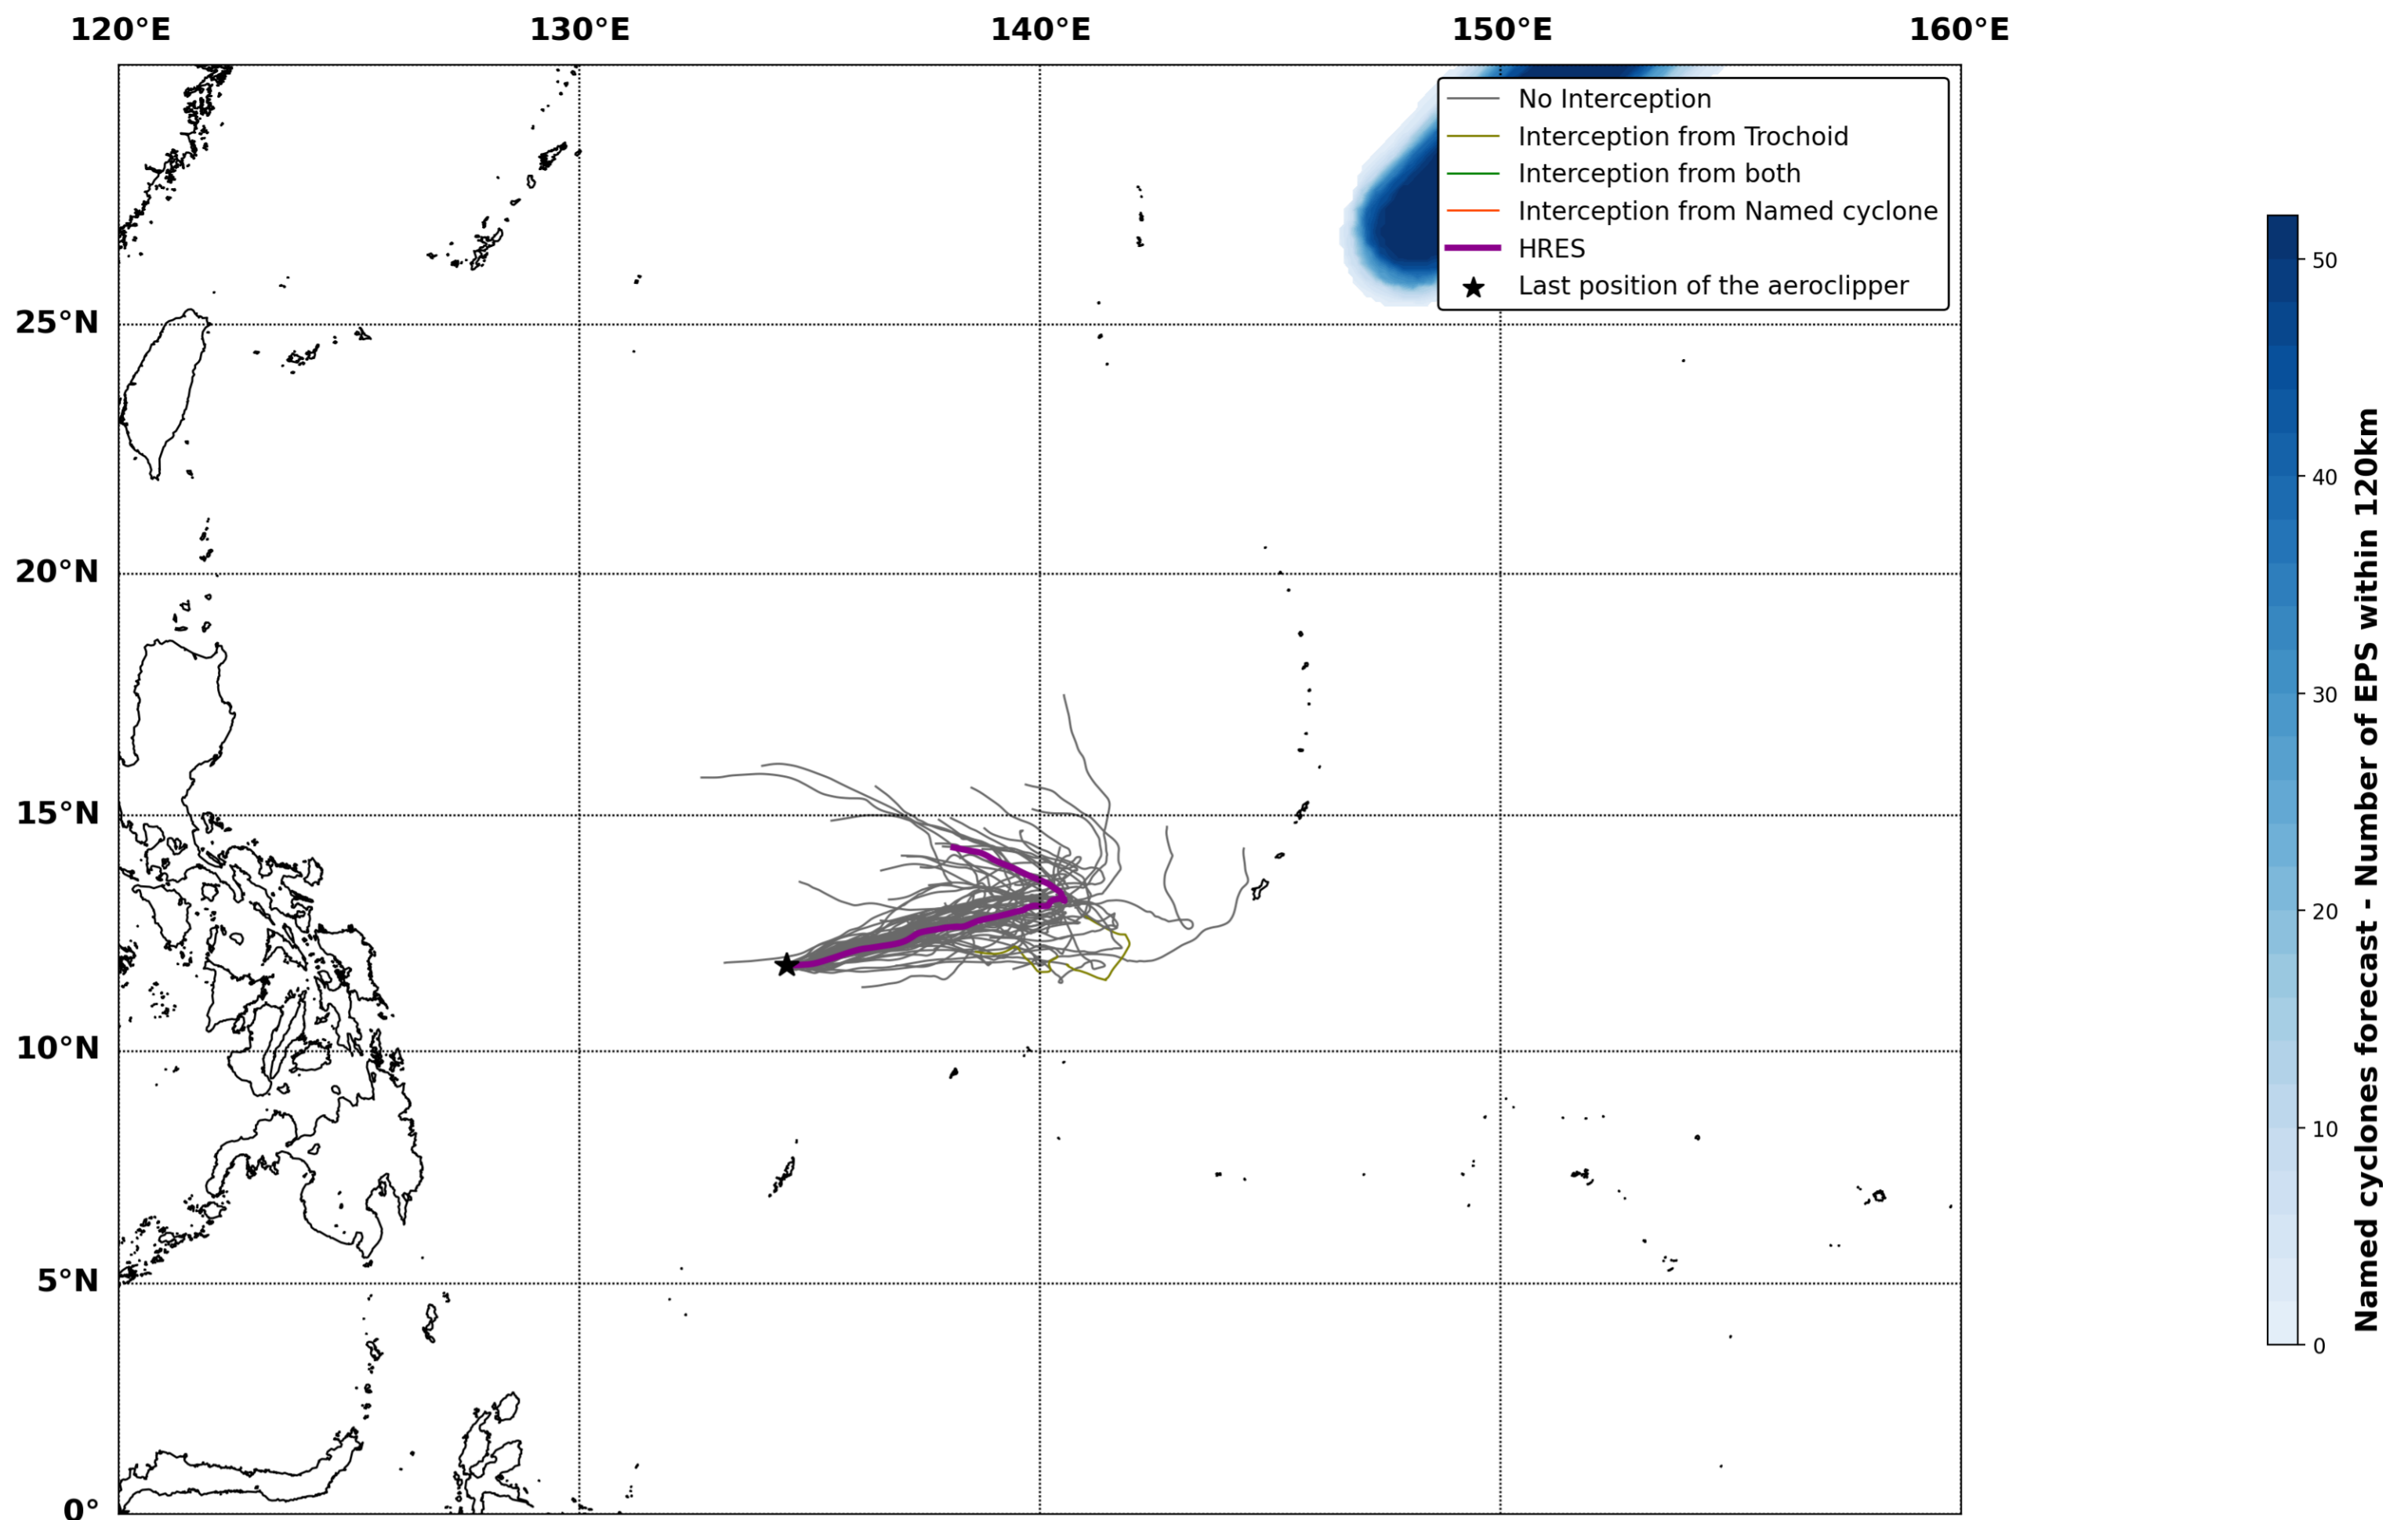

### Aeroclipper ETX-U EW Intercept forecast from aeroclipper's position at 2023/10/13, 01h00 (UTC)

### Aeroclipper ETX-U EW Grounding forecast from aeroclipper's position at 2023/10/13, 01h00 (UTC)