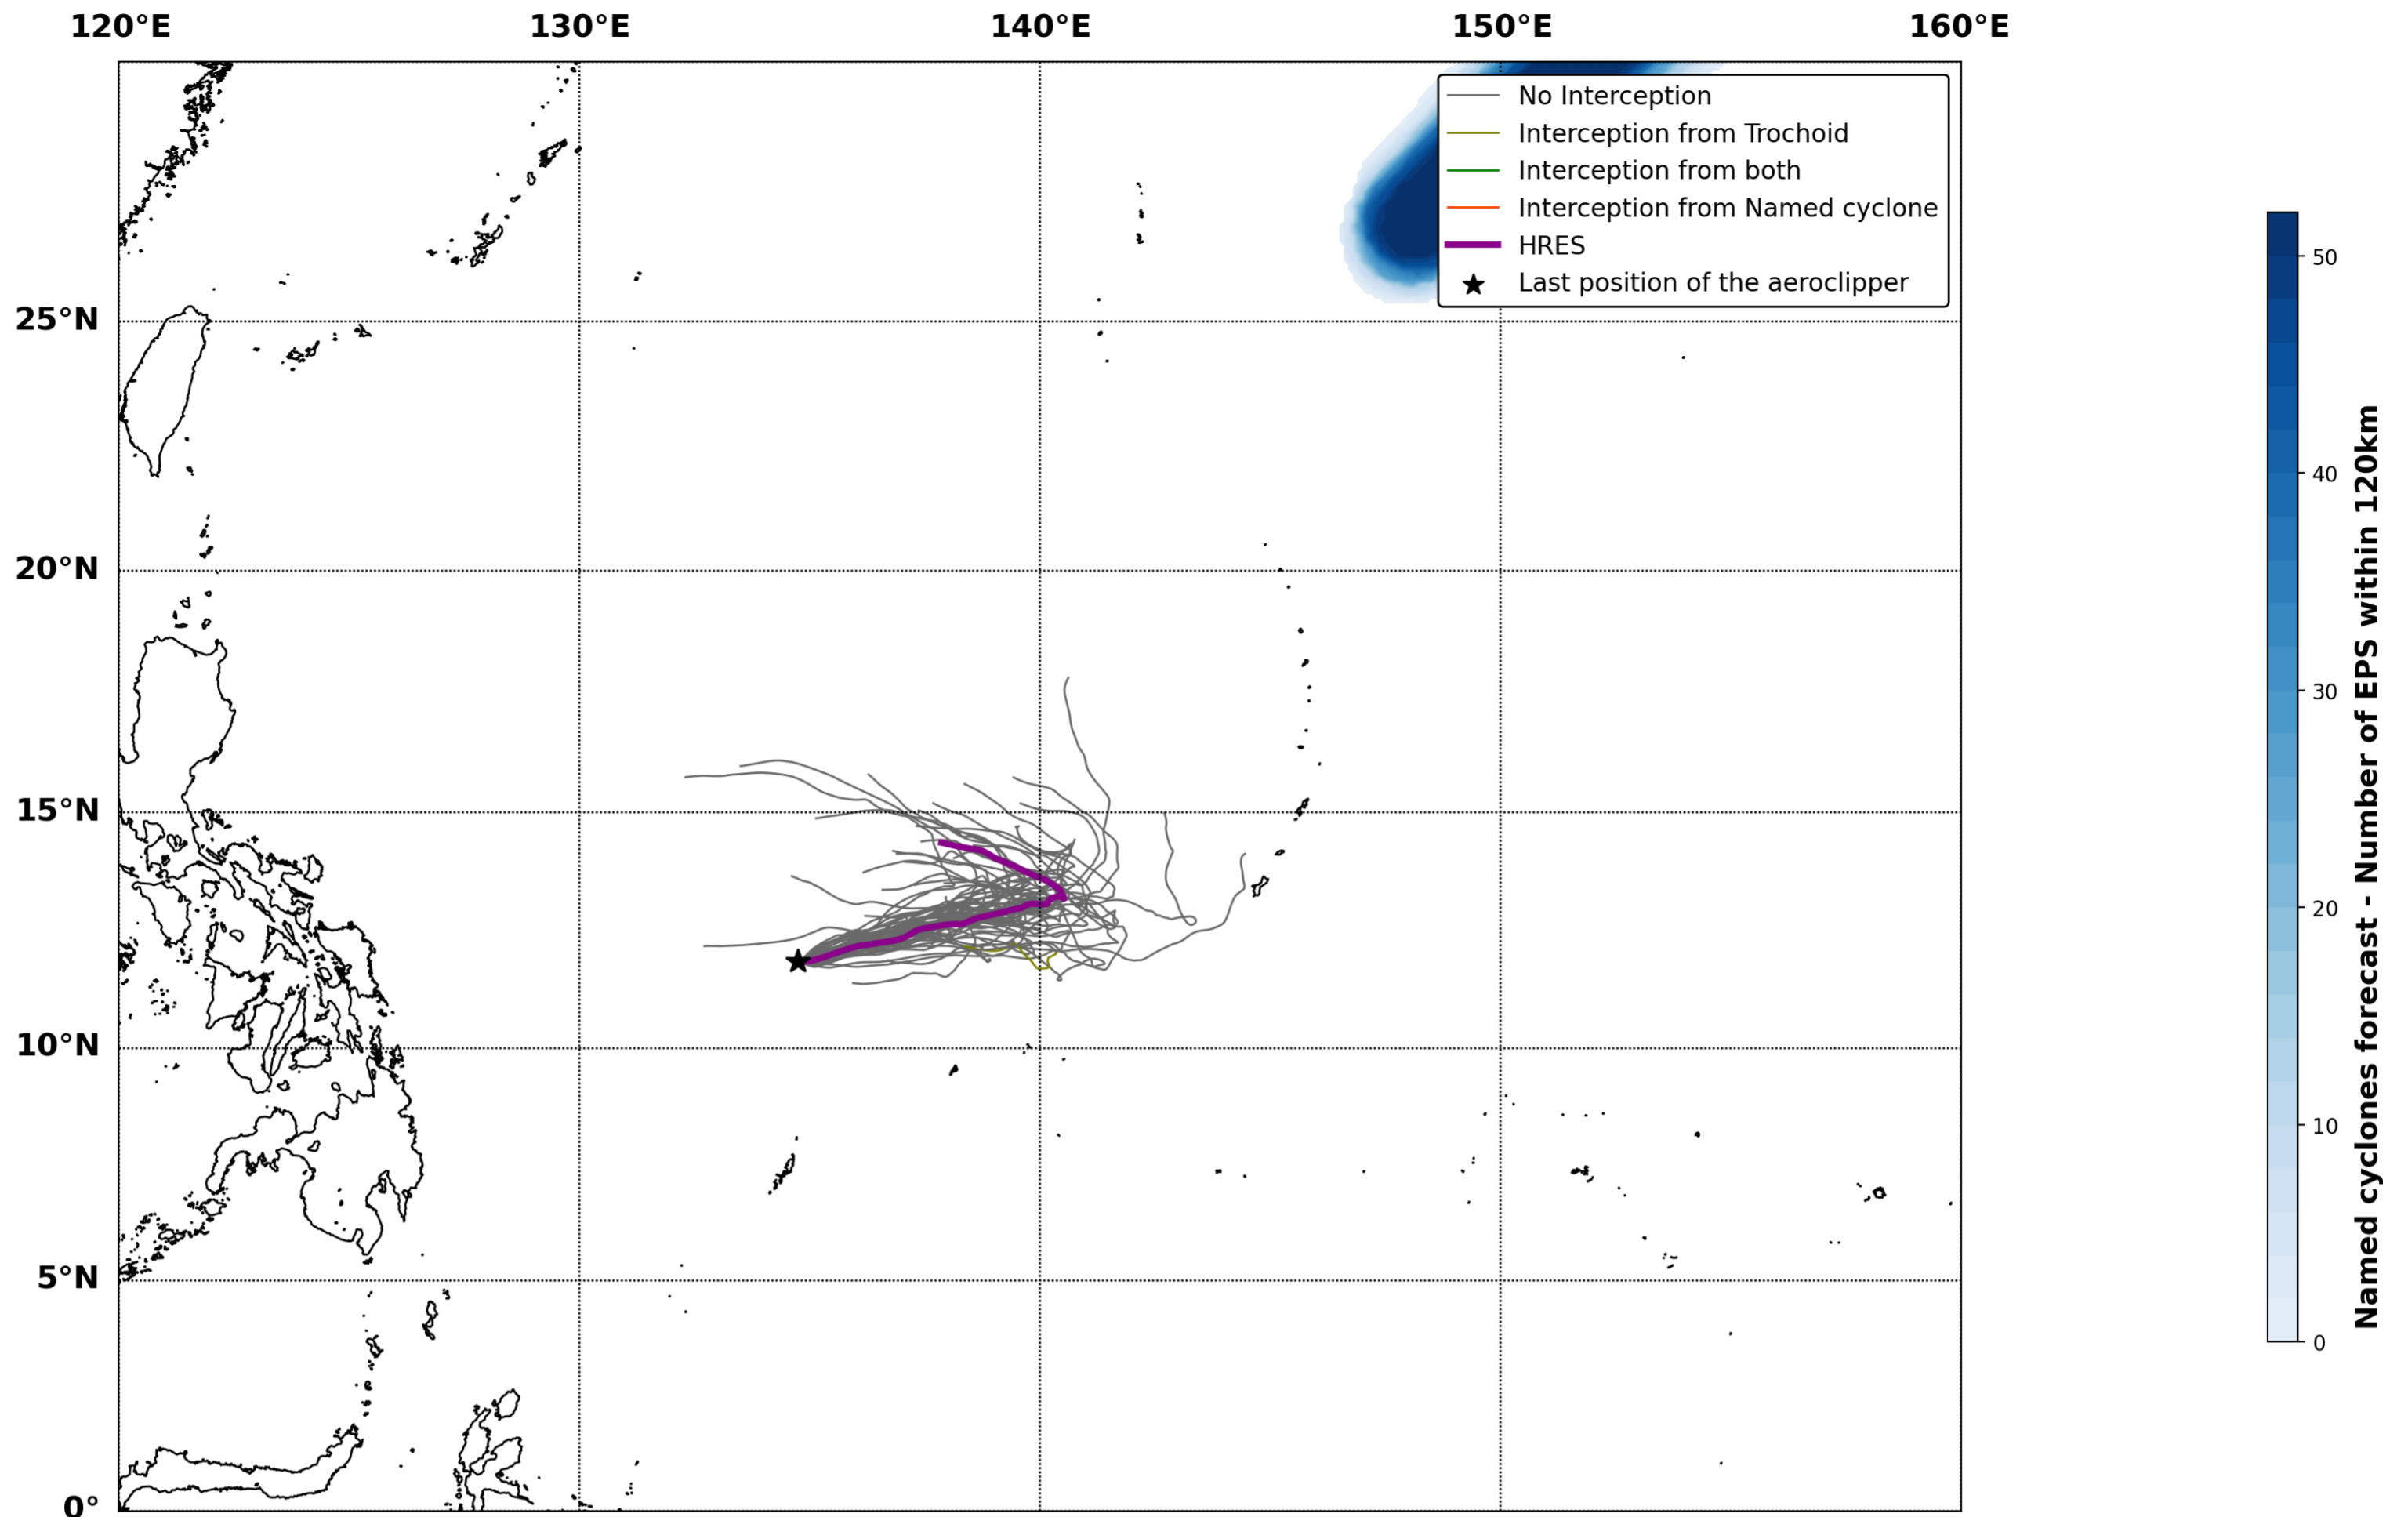

Aeroclipper ETX-U EW Intercept forecast from aeroclipper's position at 2023/10/13, 04h00 (UTC)

Aeroclipper ETX-U EW Grounding forecast from aeroclipper's position at 2023/10/13, 04h00 (UTC)