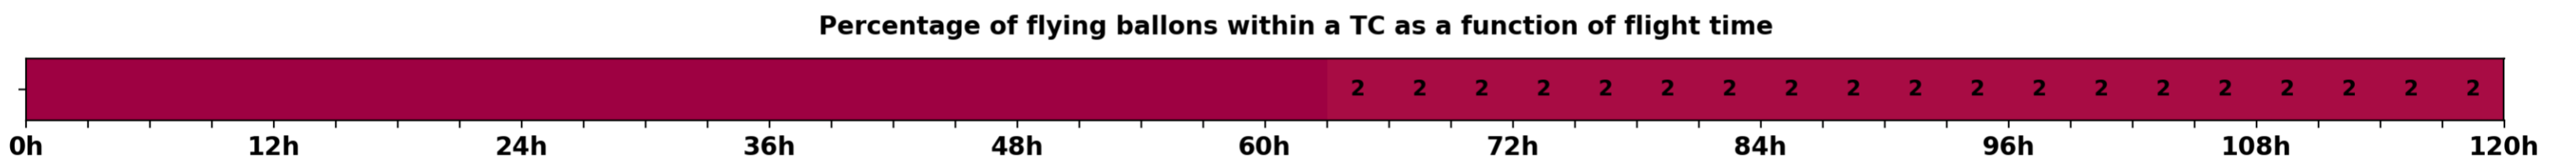

Aeroclipper ETX-U EW Intercept forecast from aeroclipper's position at 2023/10/13, 04h00 (UTC)

Aeroclipper ETX-U EW Grounding forecast from aeroclipper's position at 2023/10/13, 04h00 (UTC)