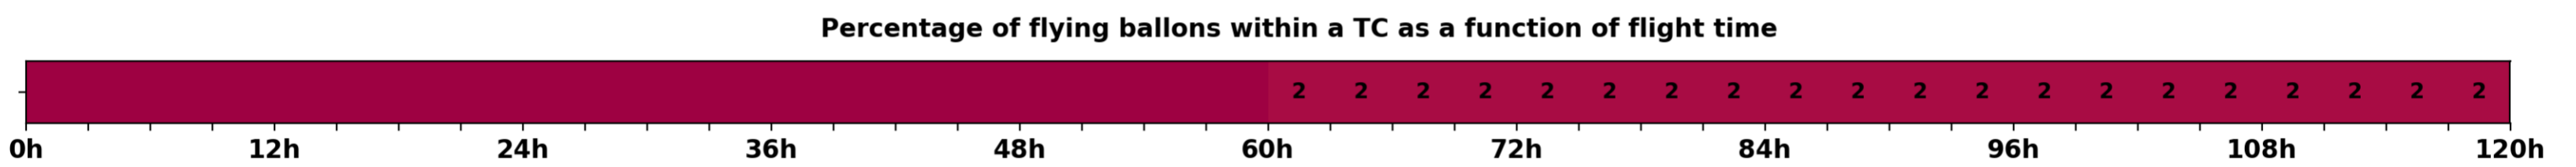

Aeroclipper ETX-U EW Intercept forecast from aeroclipper's position at 2023/10/13, 07h00 (UTC)

Aeroclipper ETX-U EW Grounding forecast from aeroclipper's position at 2023/10/13, 07h00 (UTC)