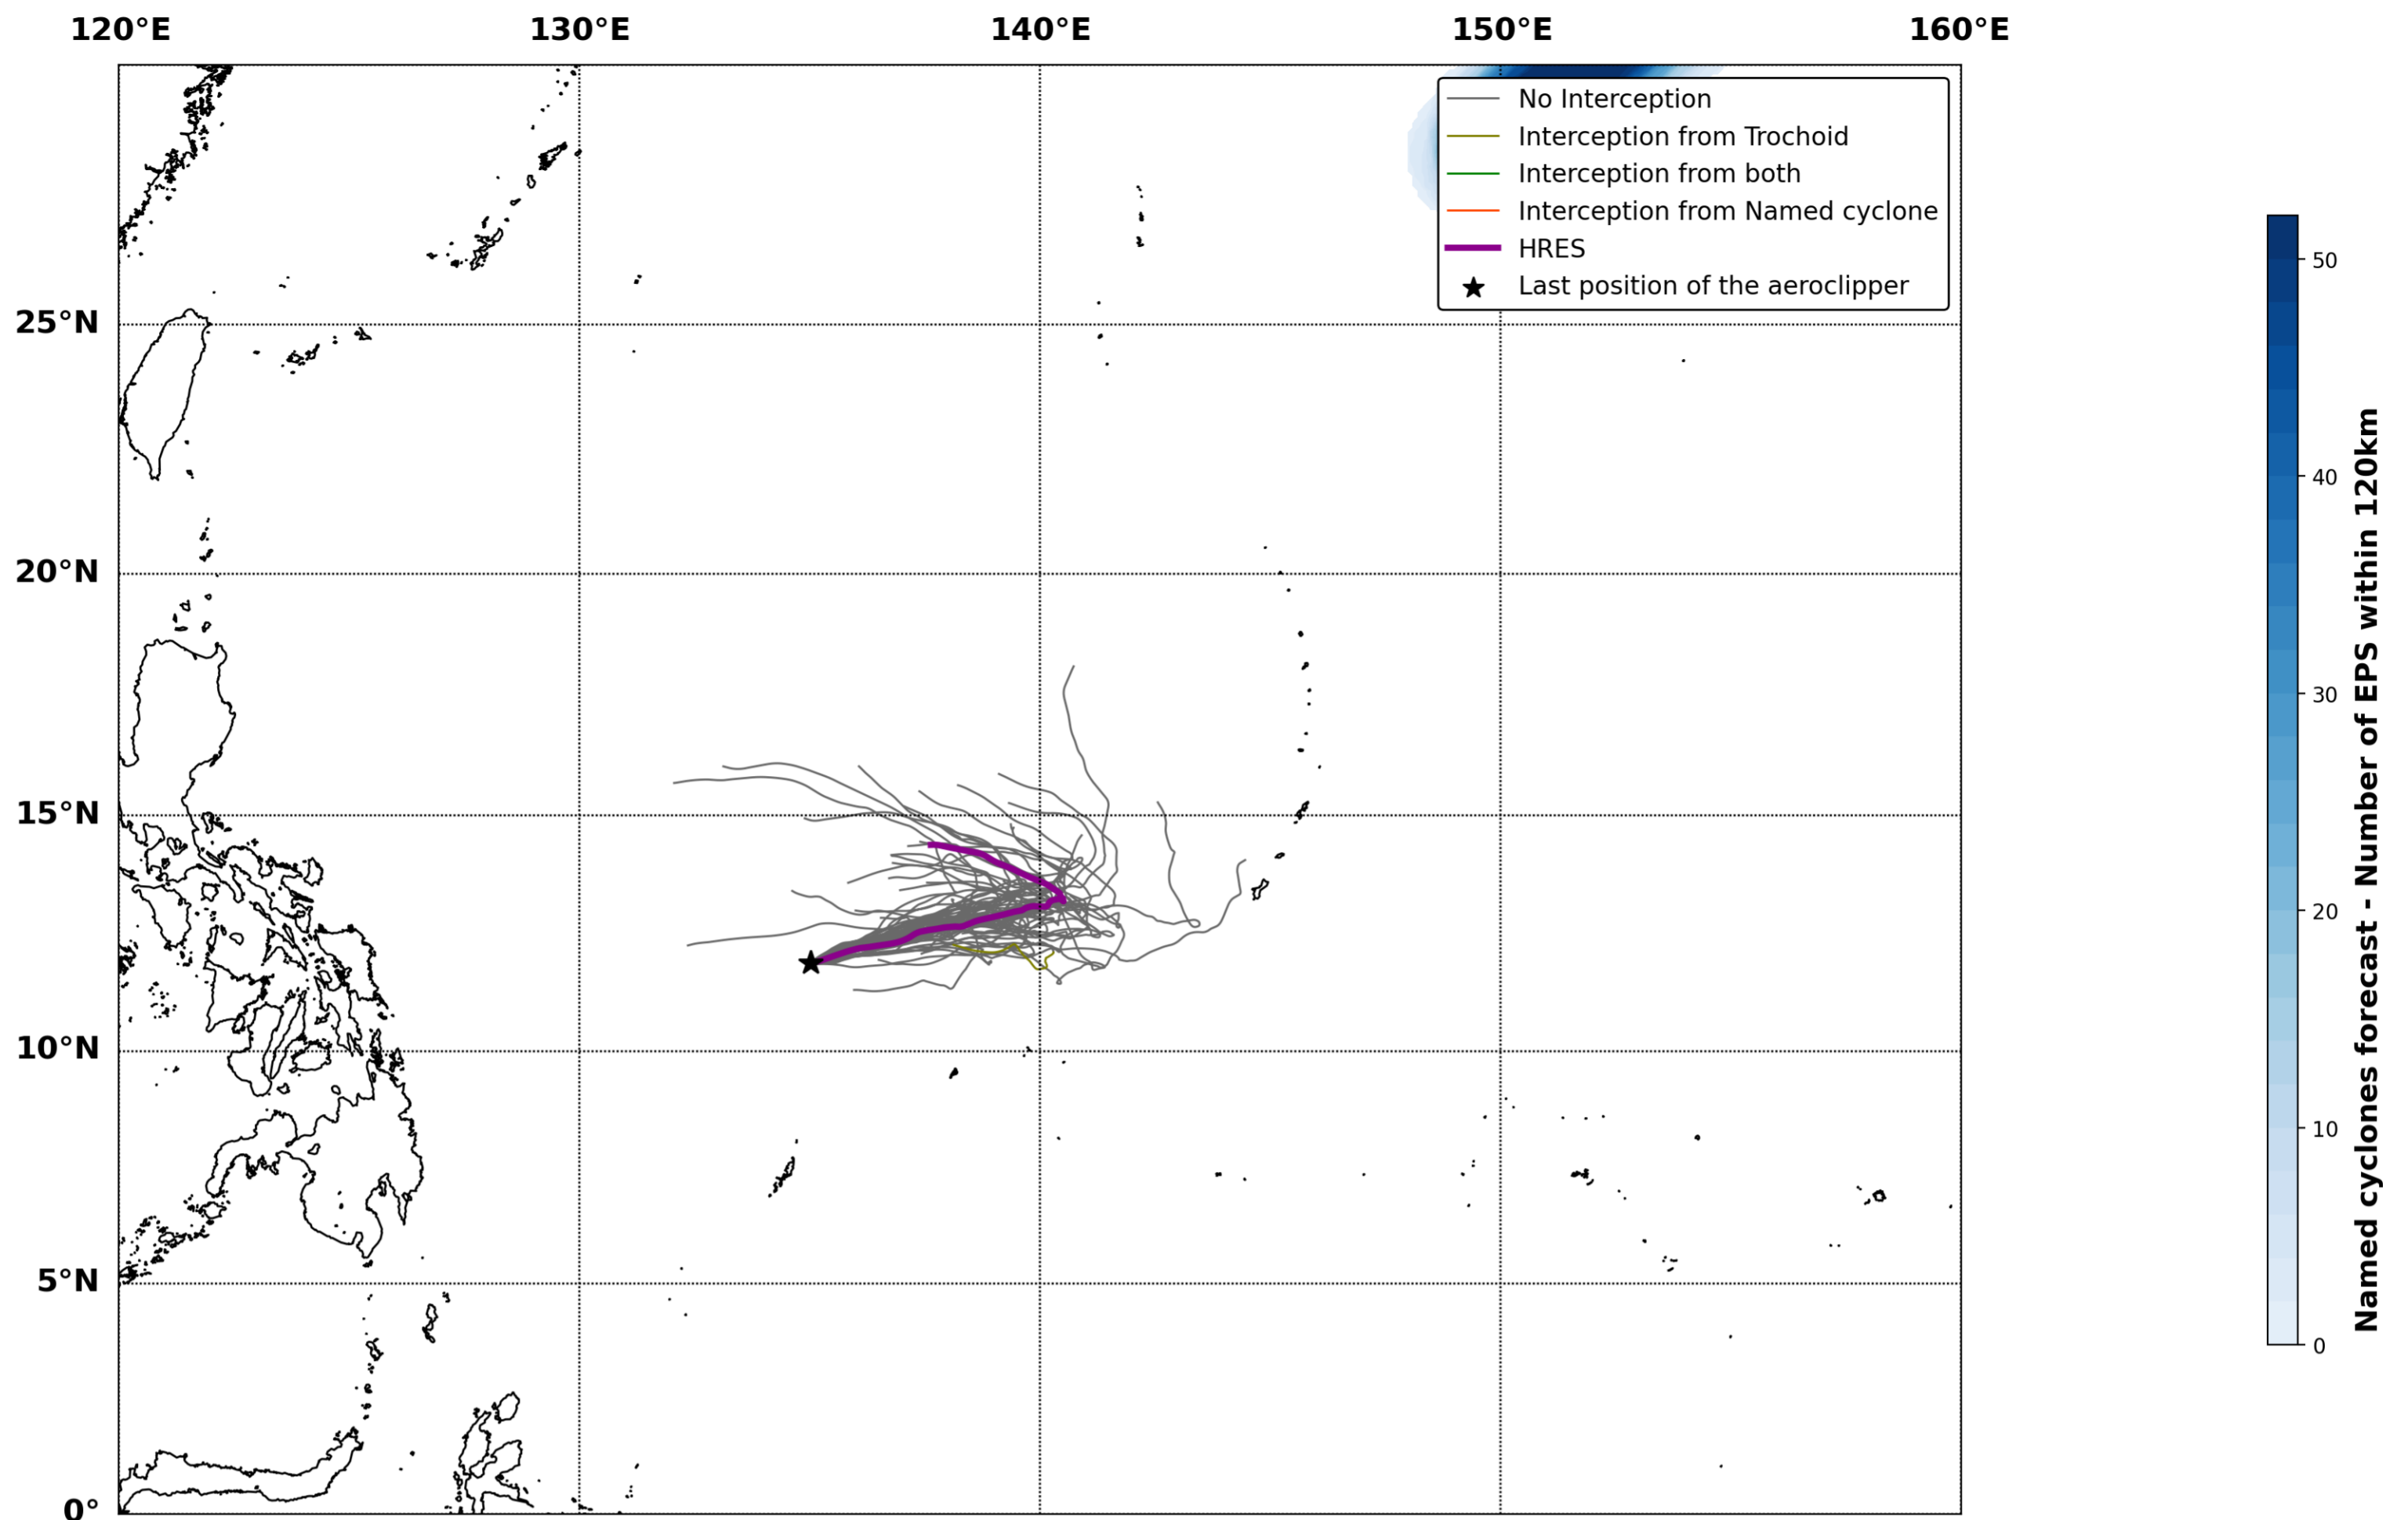

Aeroclipper ETX-U EW Intercept forecast from aeroclipper's position at 2023/10/13, 07h00 (UTC)

Aeroclipper ETX-U EW Grounding forecast from aeroclipper's position at 2023/10/13, 07h00 (UTC)