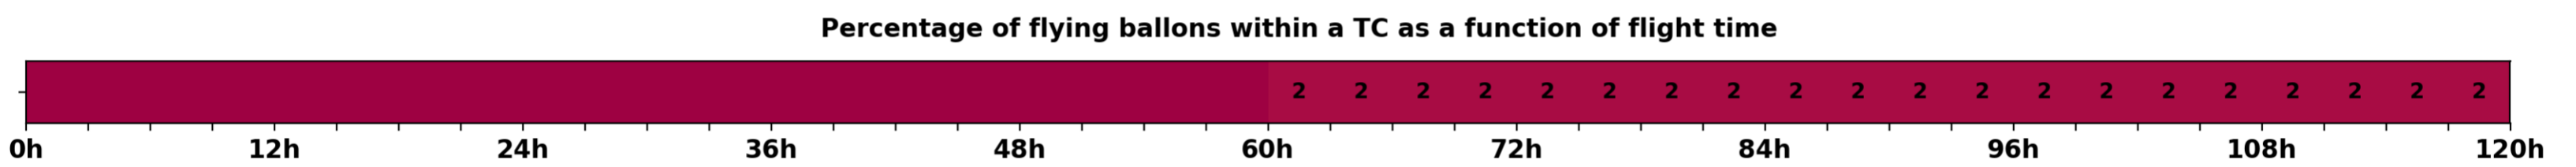

Aeroclipper ETX-U EW Intercept forecast from aeroclipper's position at 2023/10/13, 10h00 (UTC)

Aeroclipper ETX-U EW Grounding forecast from aeroclipper's position at 2023/10/13, 10h00 (UTC)