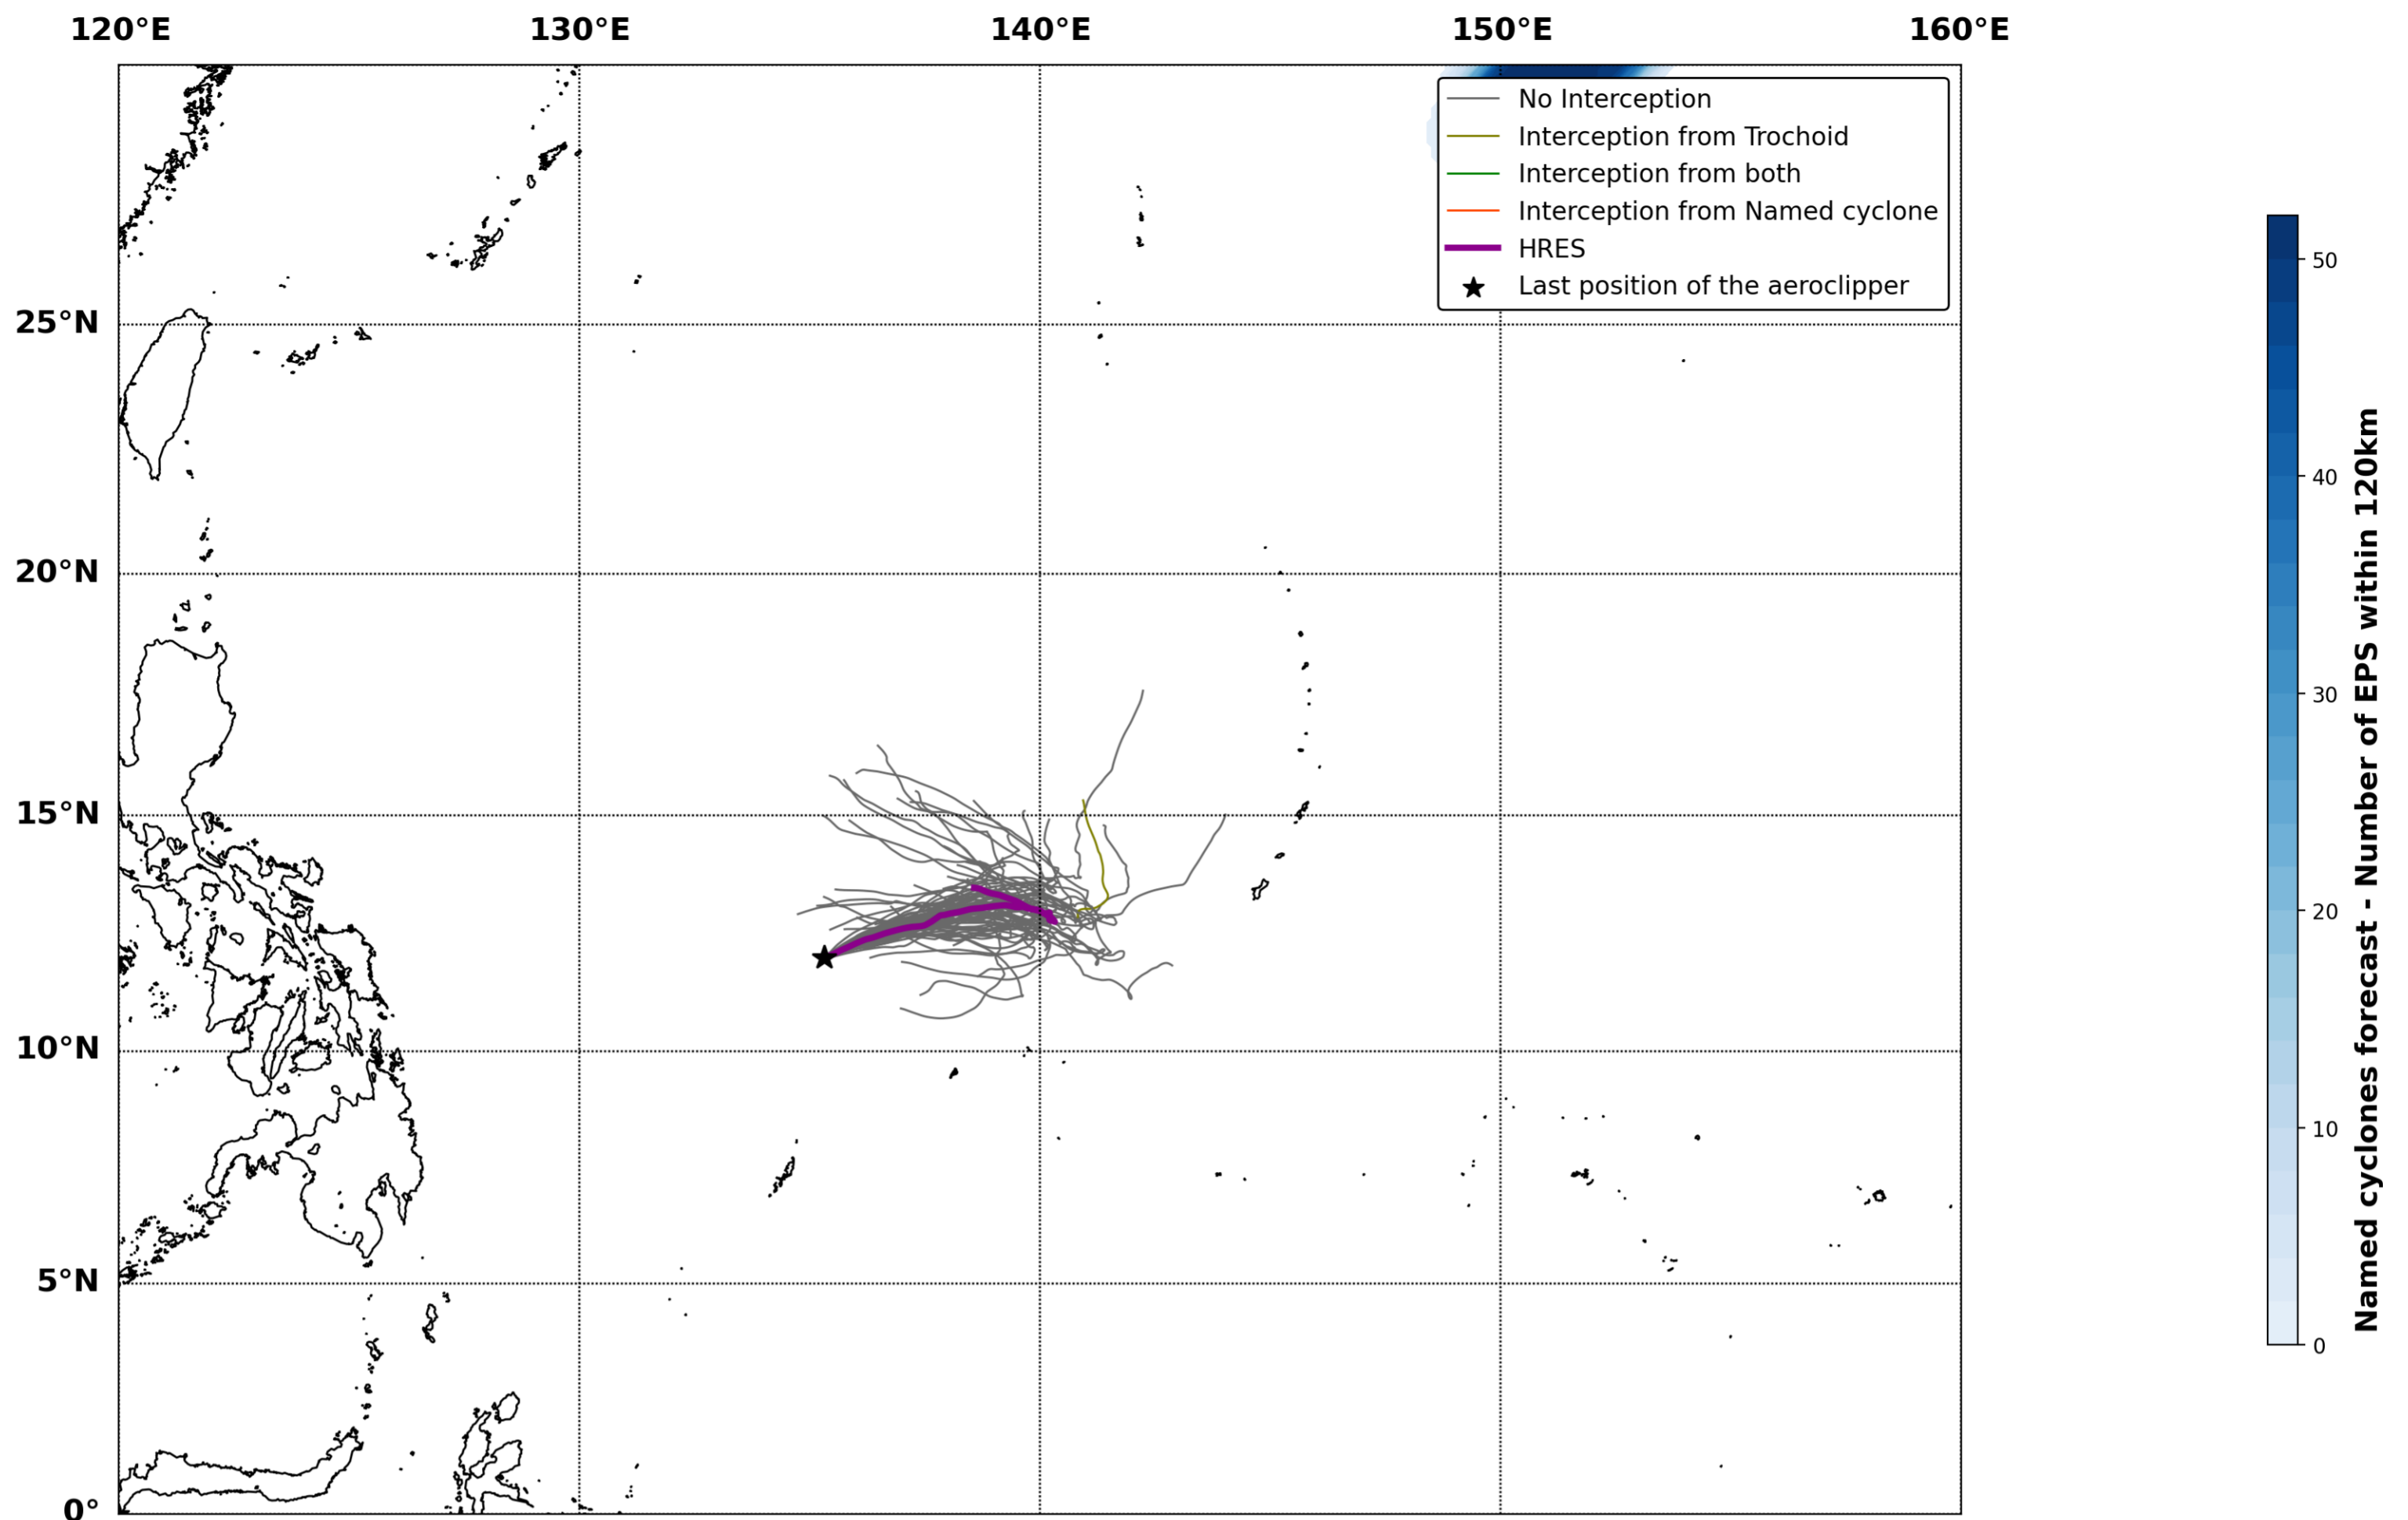

Aeroclipper ETX-U EW Intercept forecast from aeroclipper's position at 2023/10/13, 10h00 (UTC)

Aeroclipper ETX-U EW Grounding forecast from aeroclipper's position at 2023/10/13, 10h00 (UTC)