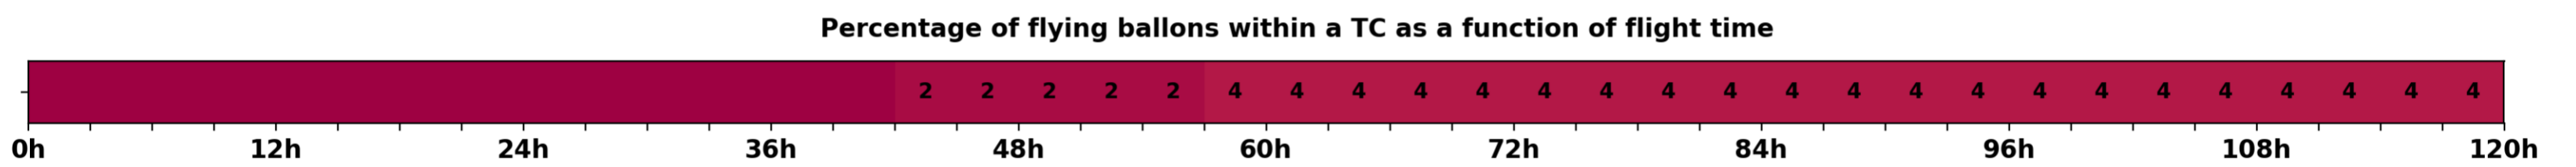

Aeroclipper ETX-U EW Intercept forecast from aeroclipper's position at 2023/10/13, 13h00 (UTC)

Aeroclipper ETX-U EW Grounding forecast from aeroclipper's position at 2023/10/13, 13h00 (UTC)