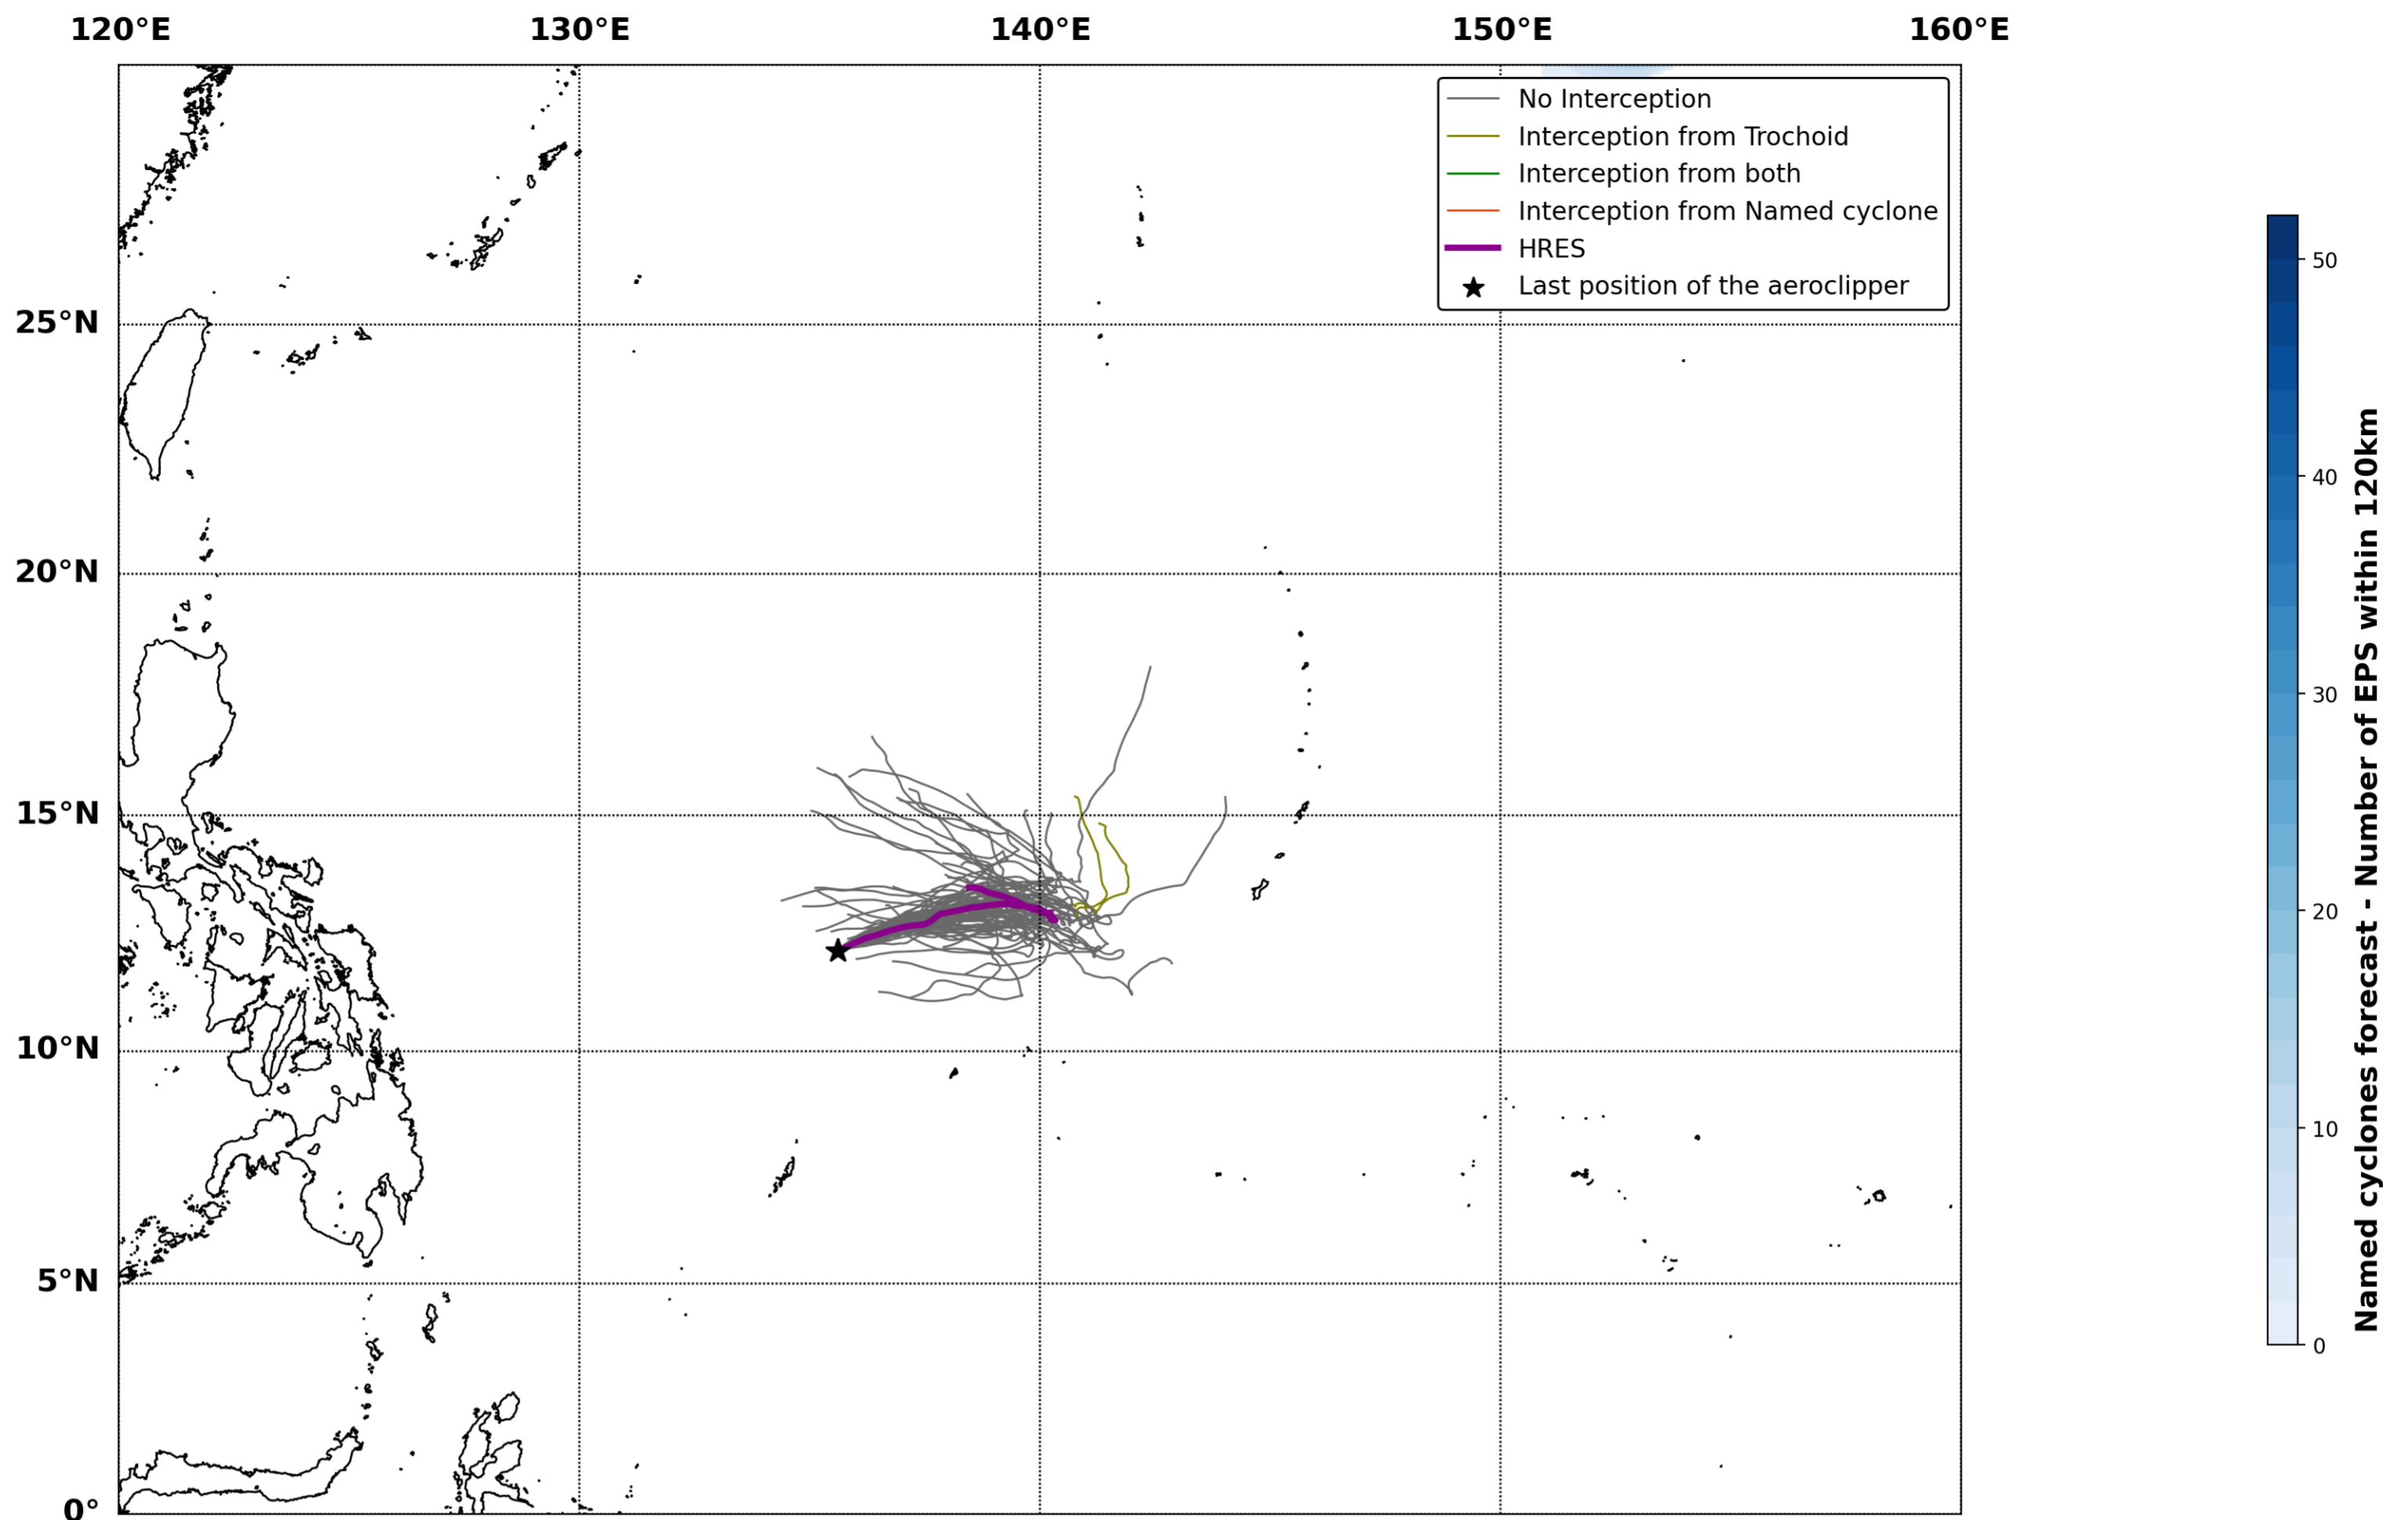

Aeroclipper ETX-U EW Intercept forecast from aeroclipper's position at 2023/10/13, 13h00 (UTC)

Aeroclipper ETX-U EW Grounding forecast from aeroclipper's position at 2023/10/13, 13h00 (UTC)