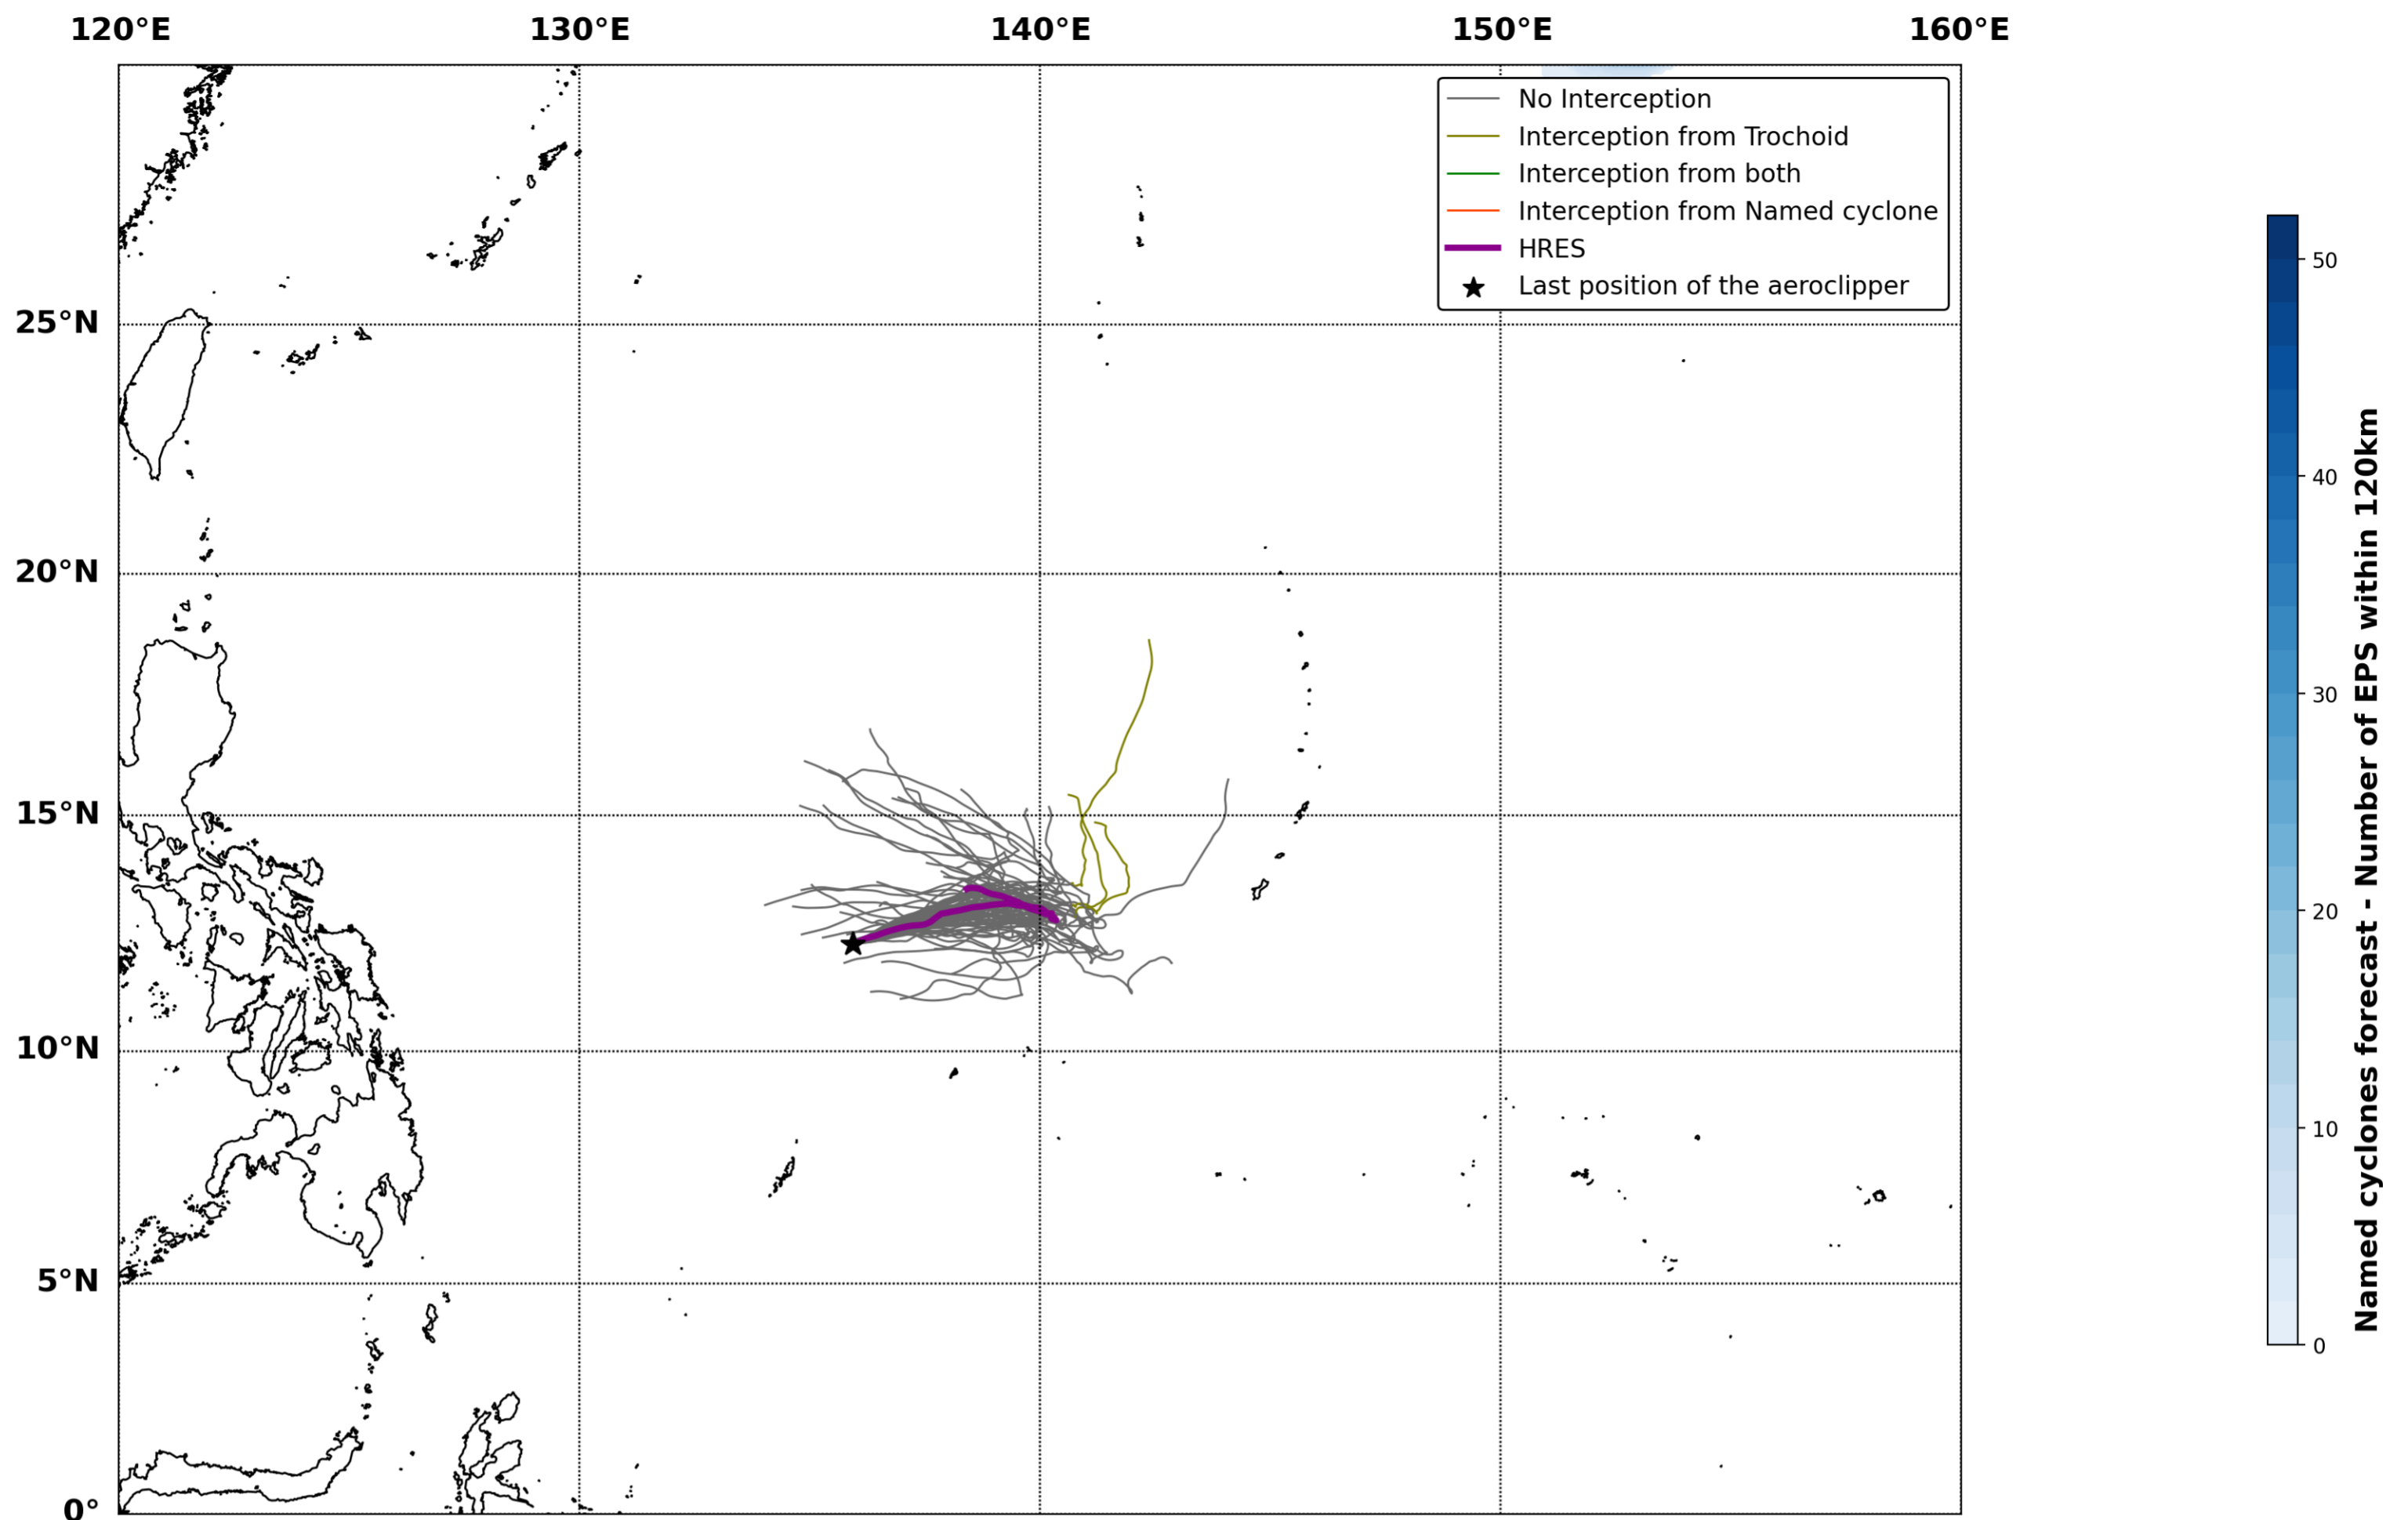

### Aeroclipper ETX-U EW Intercept forecast from aeroclipper's position at 2023/10/13, 16h00 (UTC)

### Aeroclipper ETX-U EW Grounding forecast from aeroclipper's position at 2023/10/13, 16h00 (UTC)