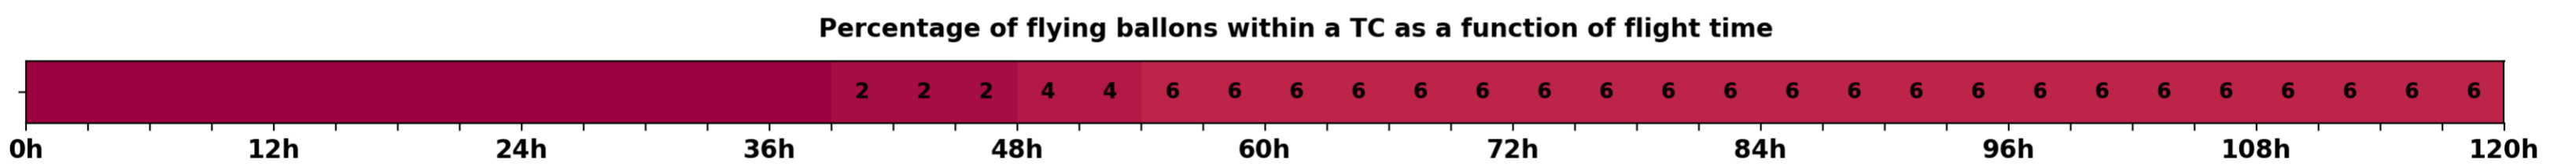

### Aeroclipper ETX-U EW Grounding forecast from aeroclipper's position at 2023/10/13, 16h00 (UTC)