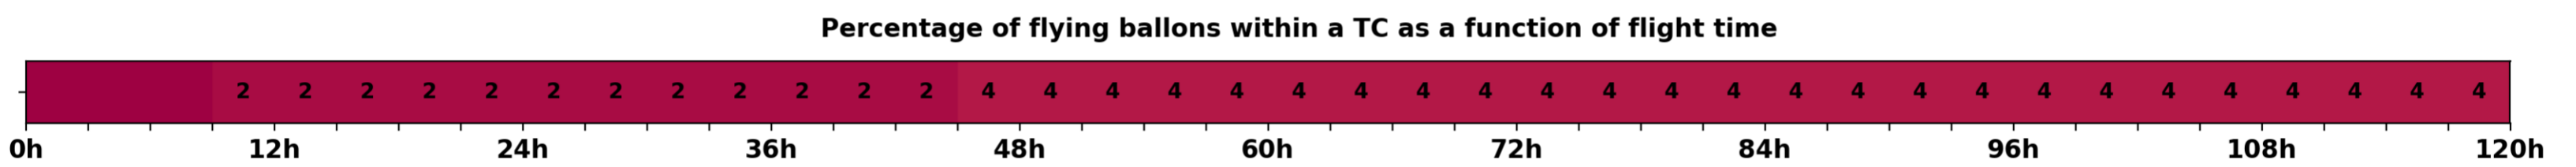

### Aeroclipper ETX-U EW Intercept forecast from aeroclipper's position at 2023/10/13, 19h00 (UTC)

### Aeroclipper ETX-U EW Grounding forecast from aeroclipper's position at 2023/10/13, 19h00 (UTC)