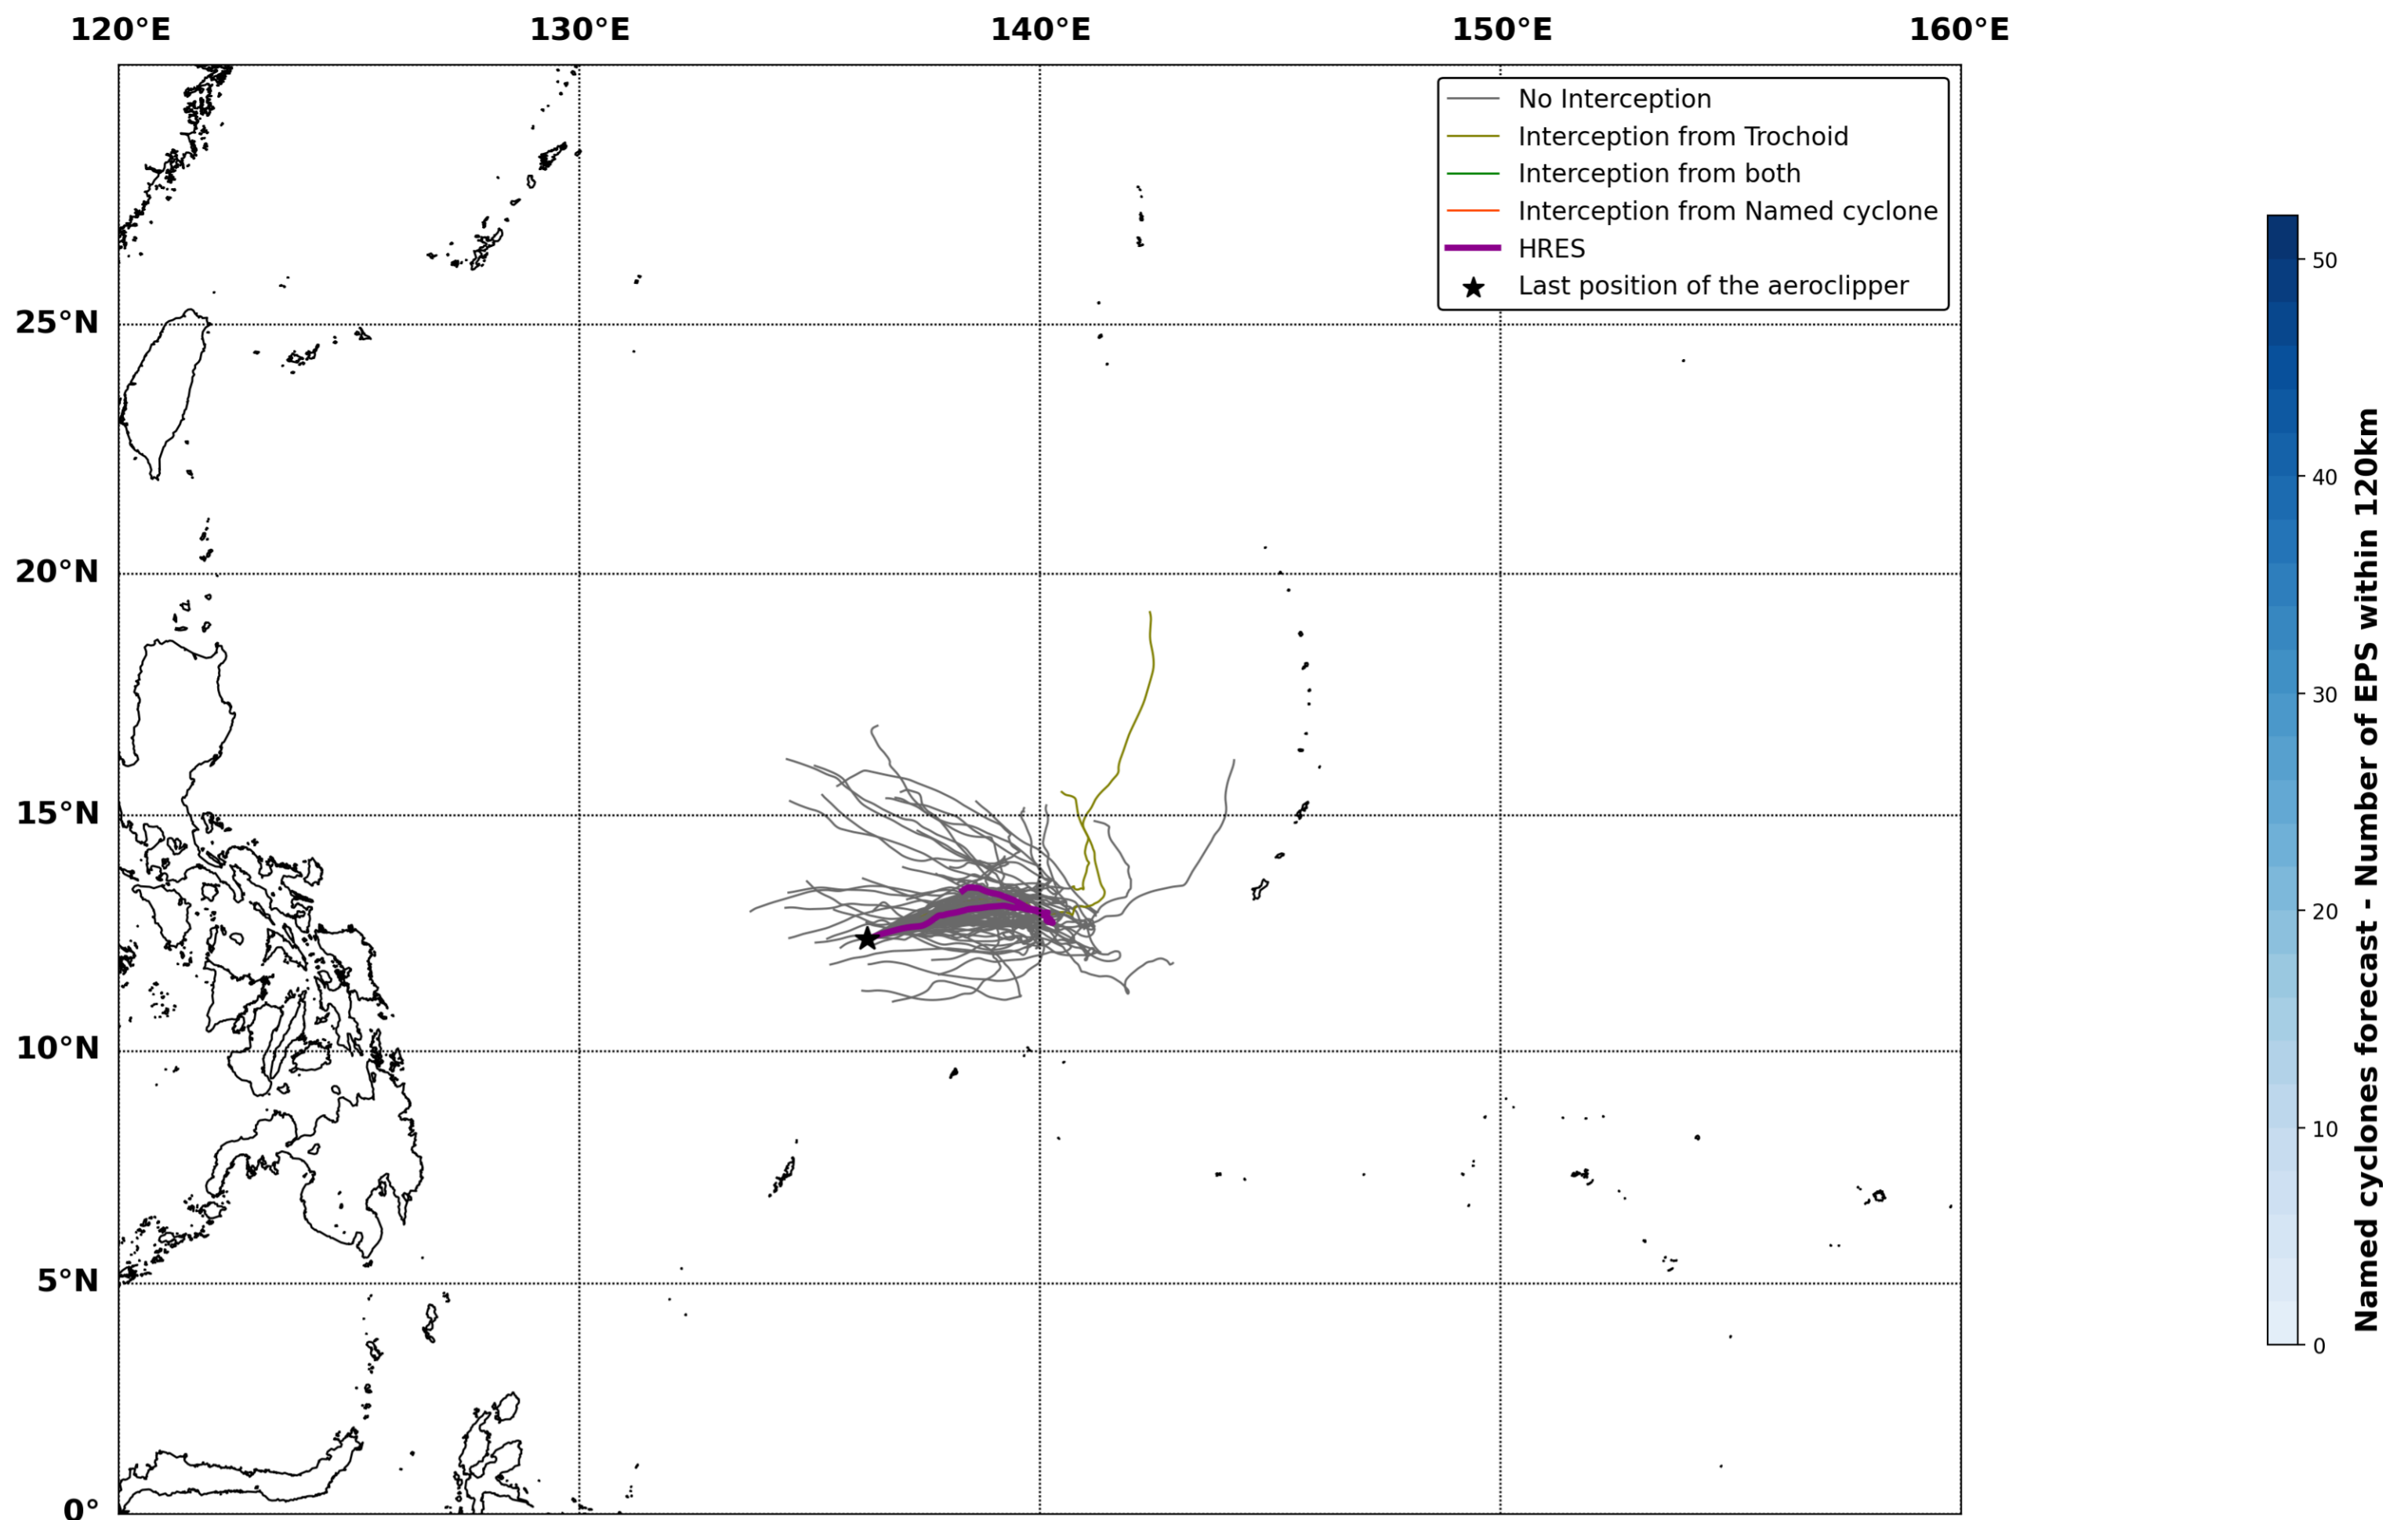

### Aeroclipper ETX-U EW Intercept forecast from aeroclipper's position at 2023/10/13, 19h00 (UTC)

### Aeroclipper ETX-U EW Grounding forecast from aeroclipper's position at 2023/10/13, 19h00 (UTC)