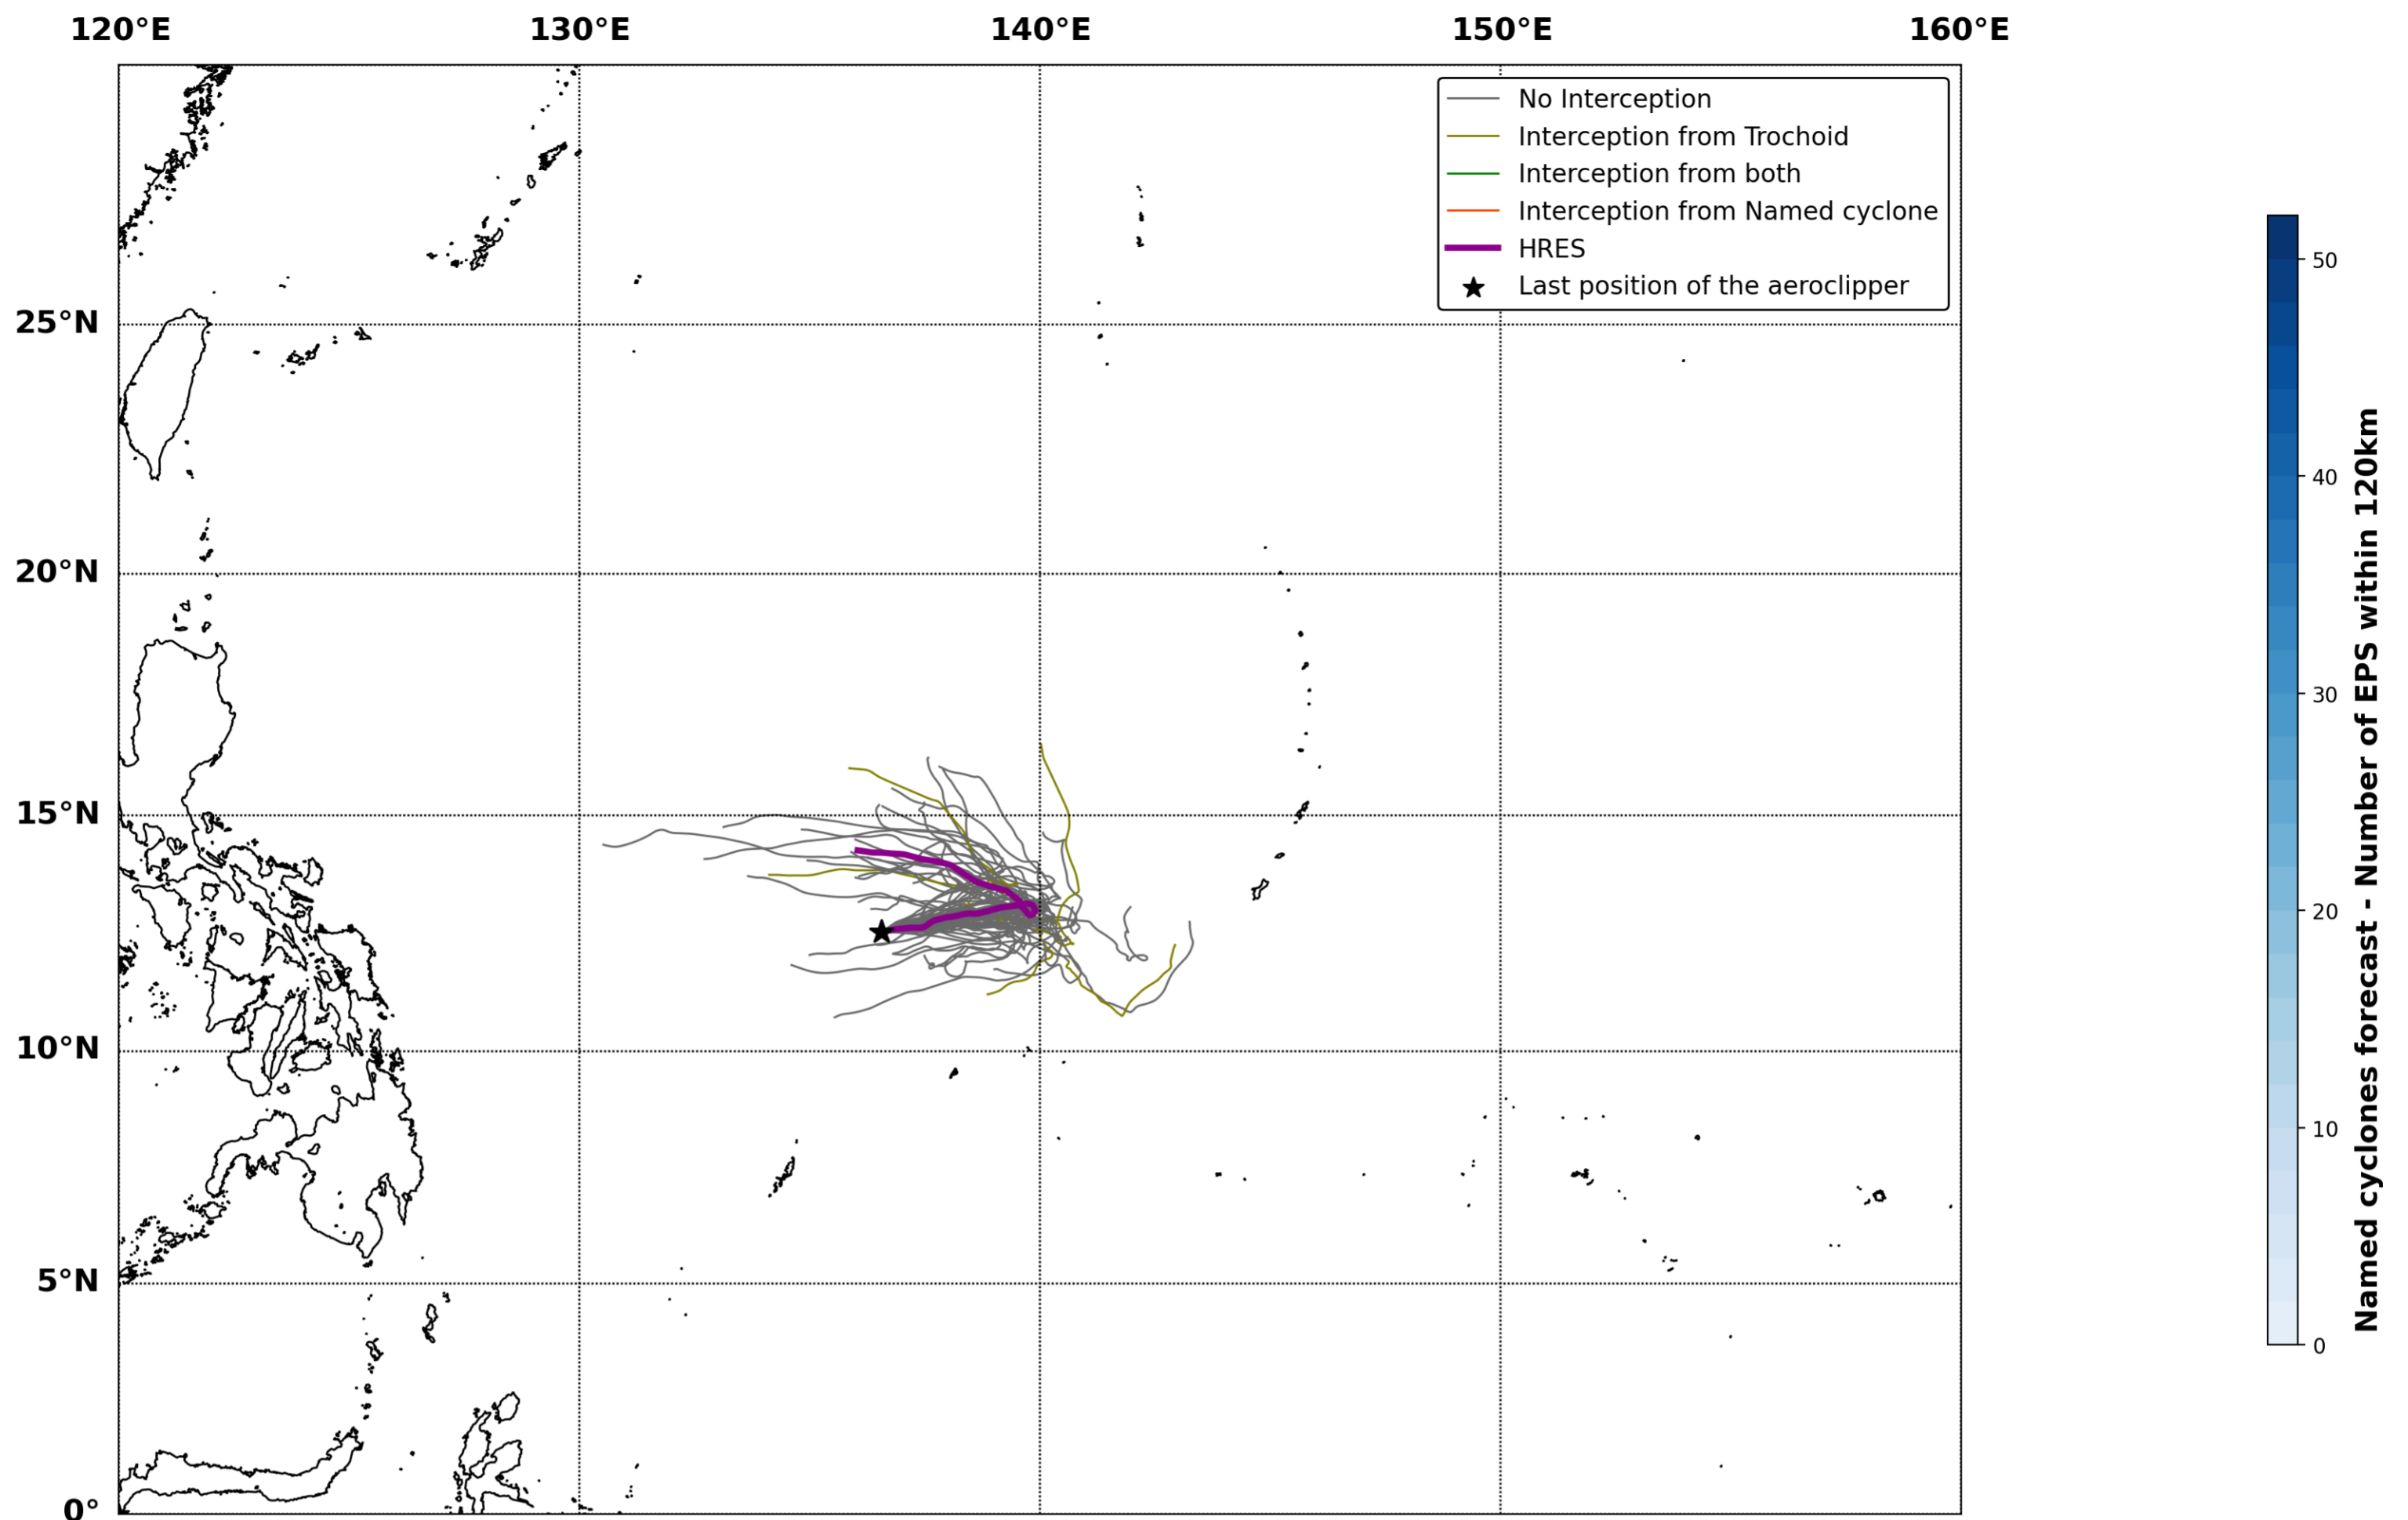

Aeroclipper ETX-U EW Intercept forecast from aeroclipper's position at 2023/10/13, 22h00 (UTC)

Aeroclipper ETX-U EW Grounding forecast from aeroclipper's position at 2023/10/13, 22h00 (UTC)