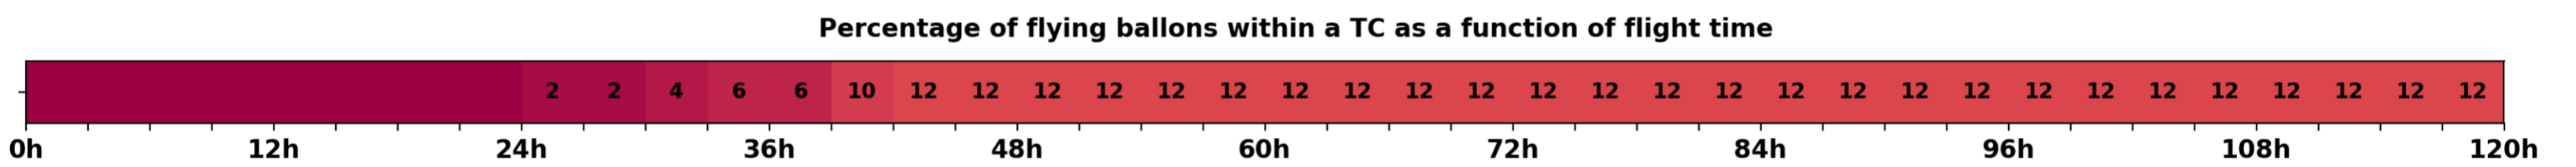

Aeroclipper ETX-U EW Intercept forecast from aeroclipper's position at 2023/10/13, 22h00 (UTC)

Aeroclipper ETX-U EW Grounding forecast from aeroclipper's position at 2023/10/13, 22h00 (UTC)