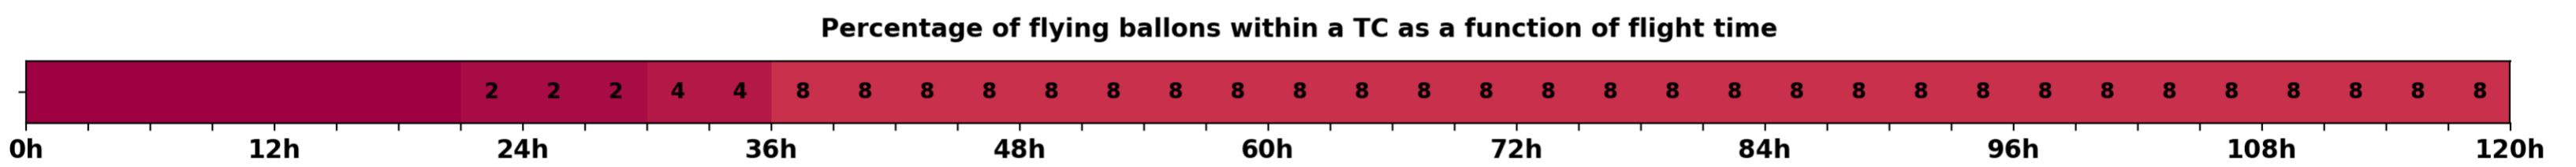

Aeroclipper ETX-U EW Intercept forecast from aeroclipper's position at 2023/10/14, 01h00 (UTC)

Aeroclipper ETX-U EW Grounding forecast from aeroclipper's position at 2023/10/14, 01h00 (UTC)