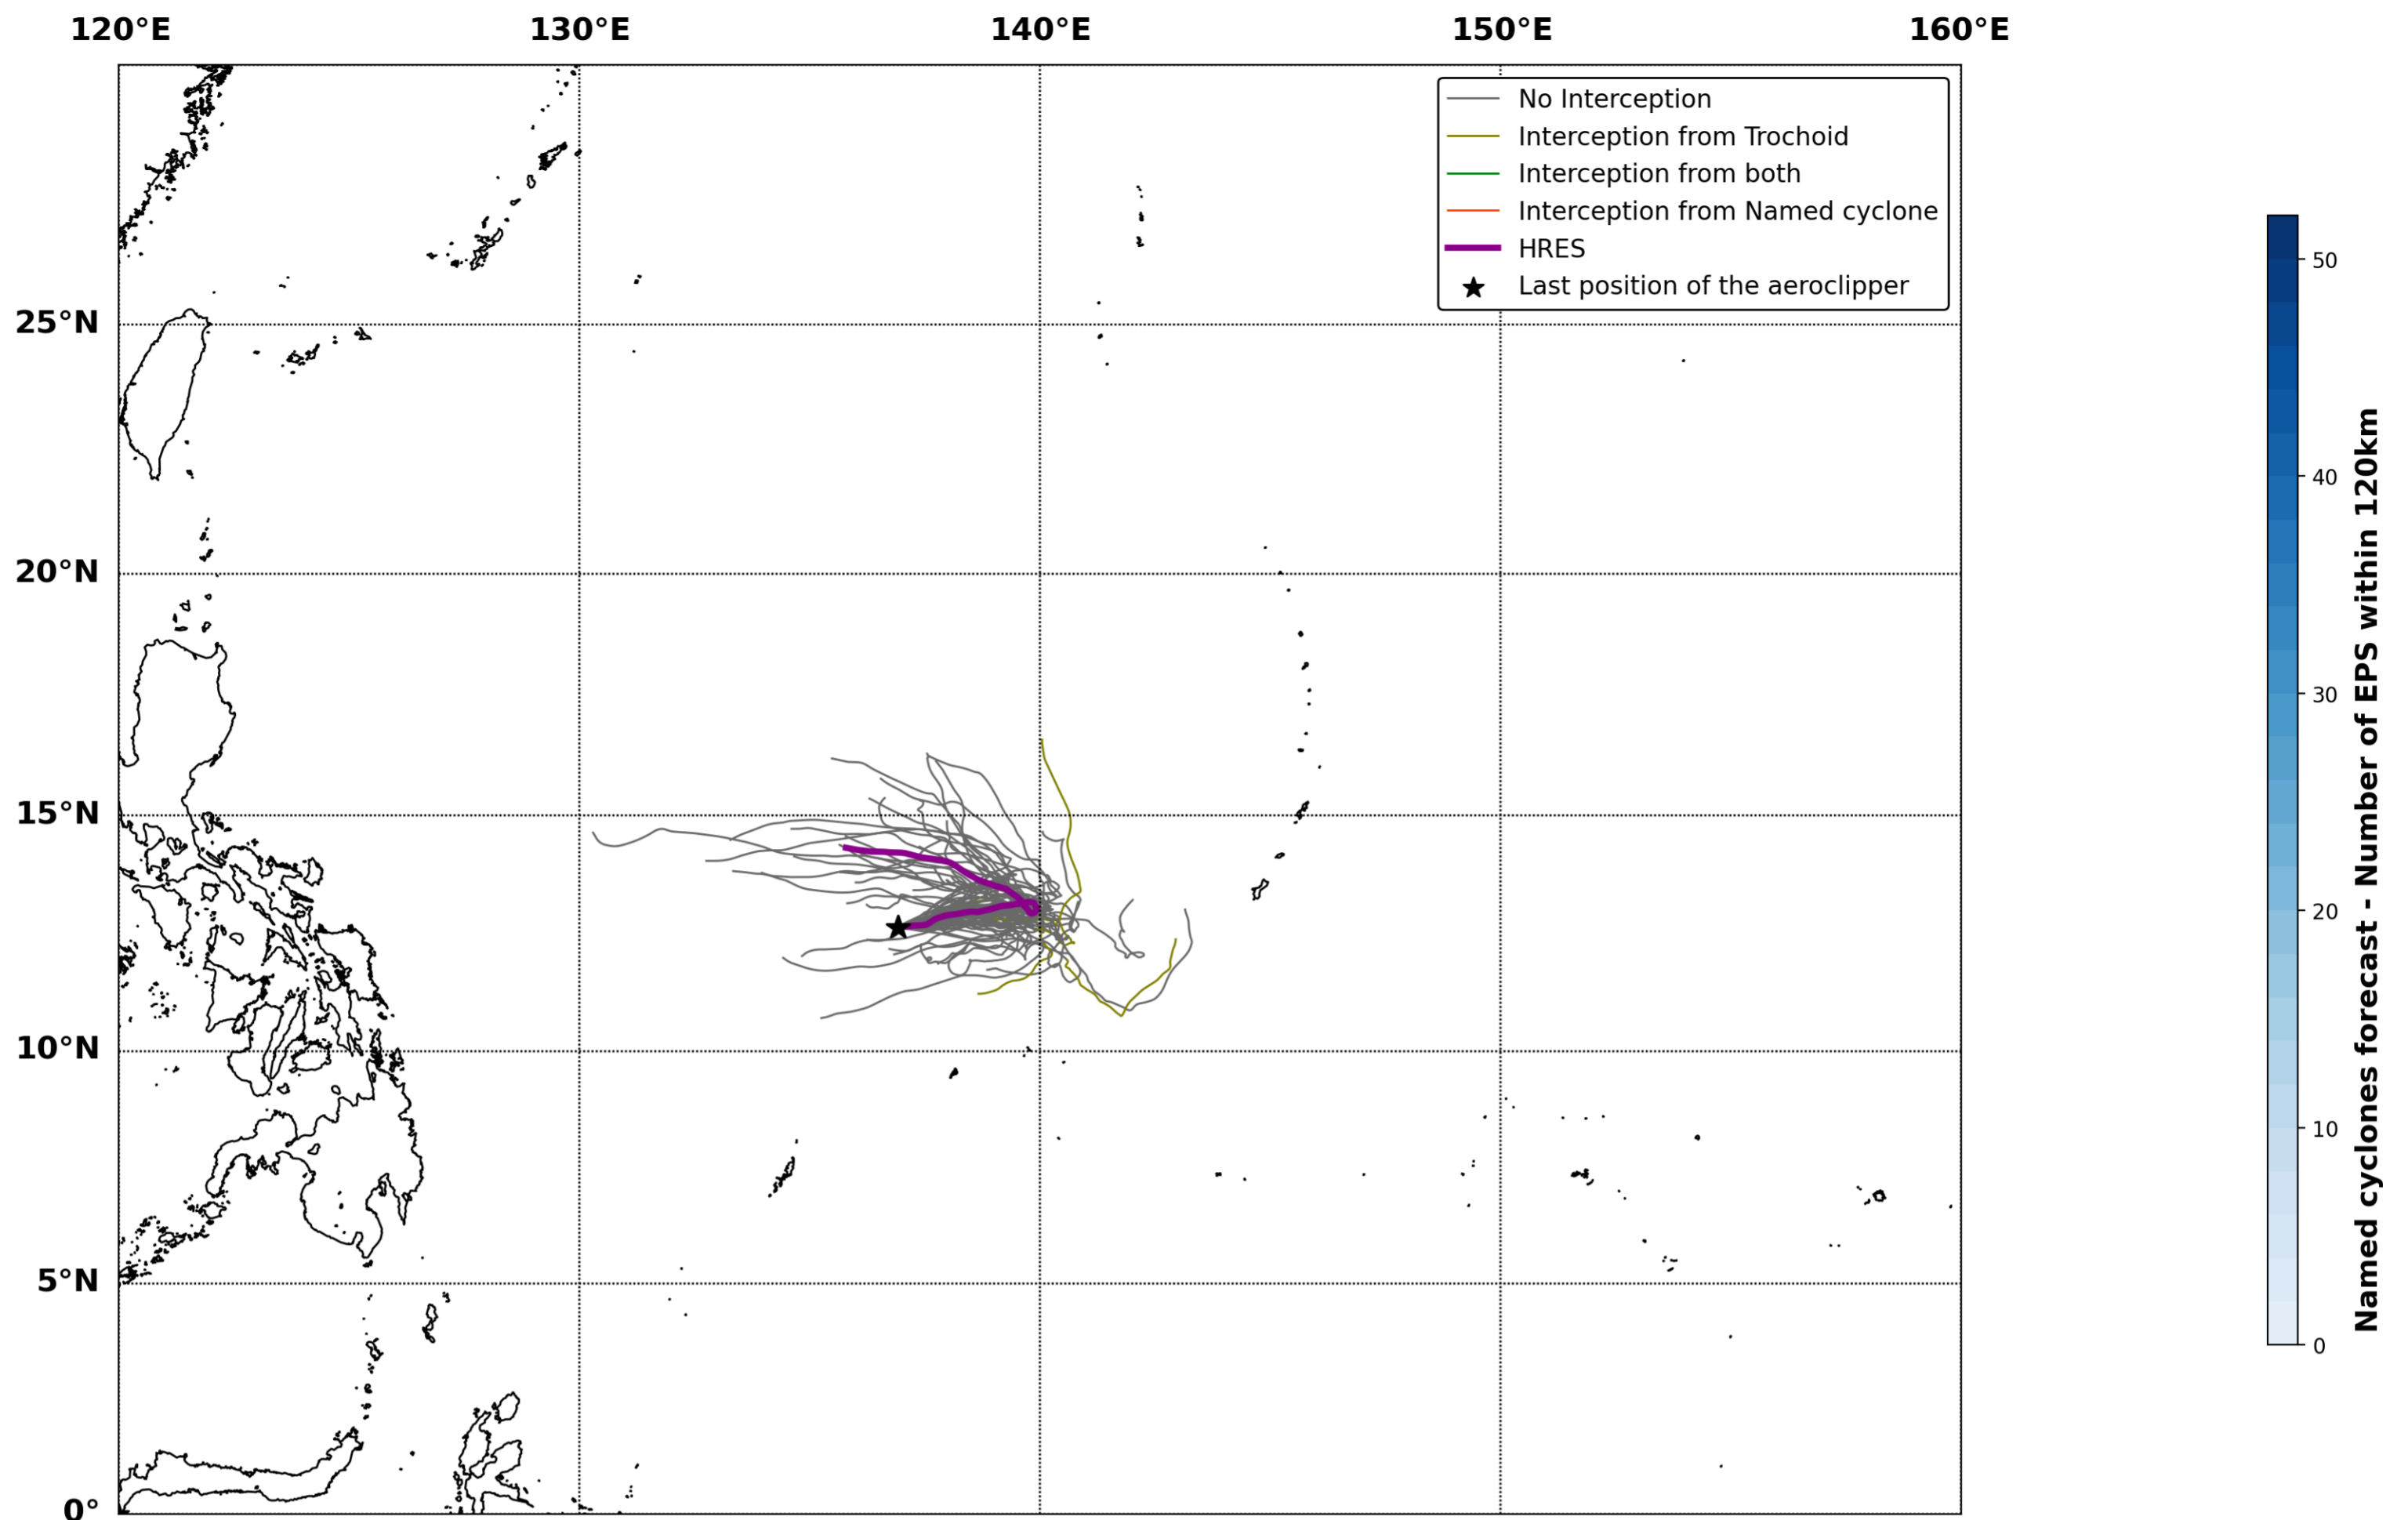

Aeroclipper ETX-U EW Intercept forecast from aeroclipper's position at 2023/10/14, 01h00 (UTC)

Aeroclipper ETX-U EW Grounding forecast from aeroclipper's position at 2023/10/14, 01h00 (UTC)