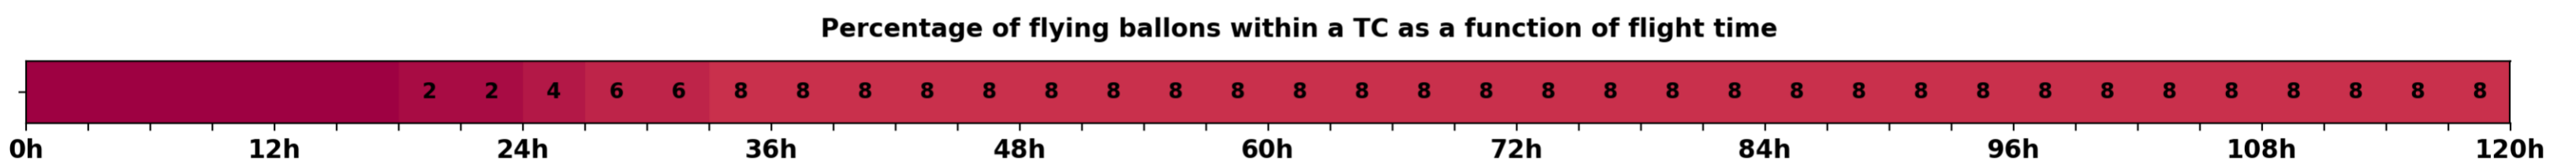

Aeroclipper ETX-U EW Intercept forecast from aeroclipper's position at 2023/10/14, 04h00 (UTC)

Aeroclipper ETX-U EW Grounding forecast from aeroclipper's position at 2023/10/14, 04h00 (UTC)