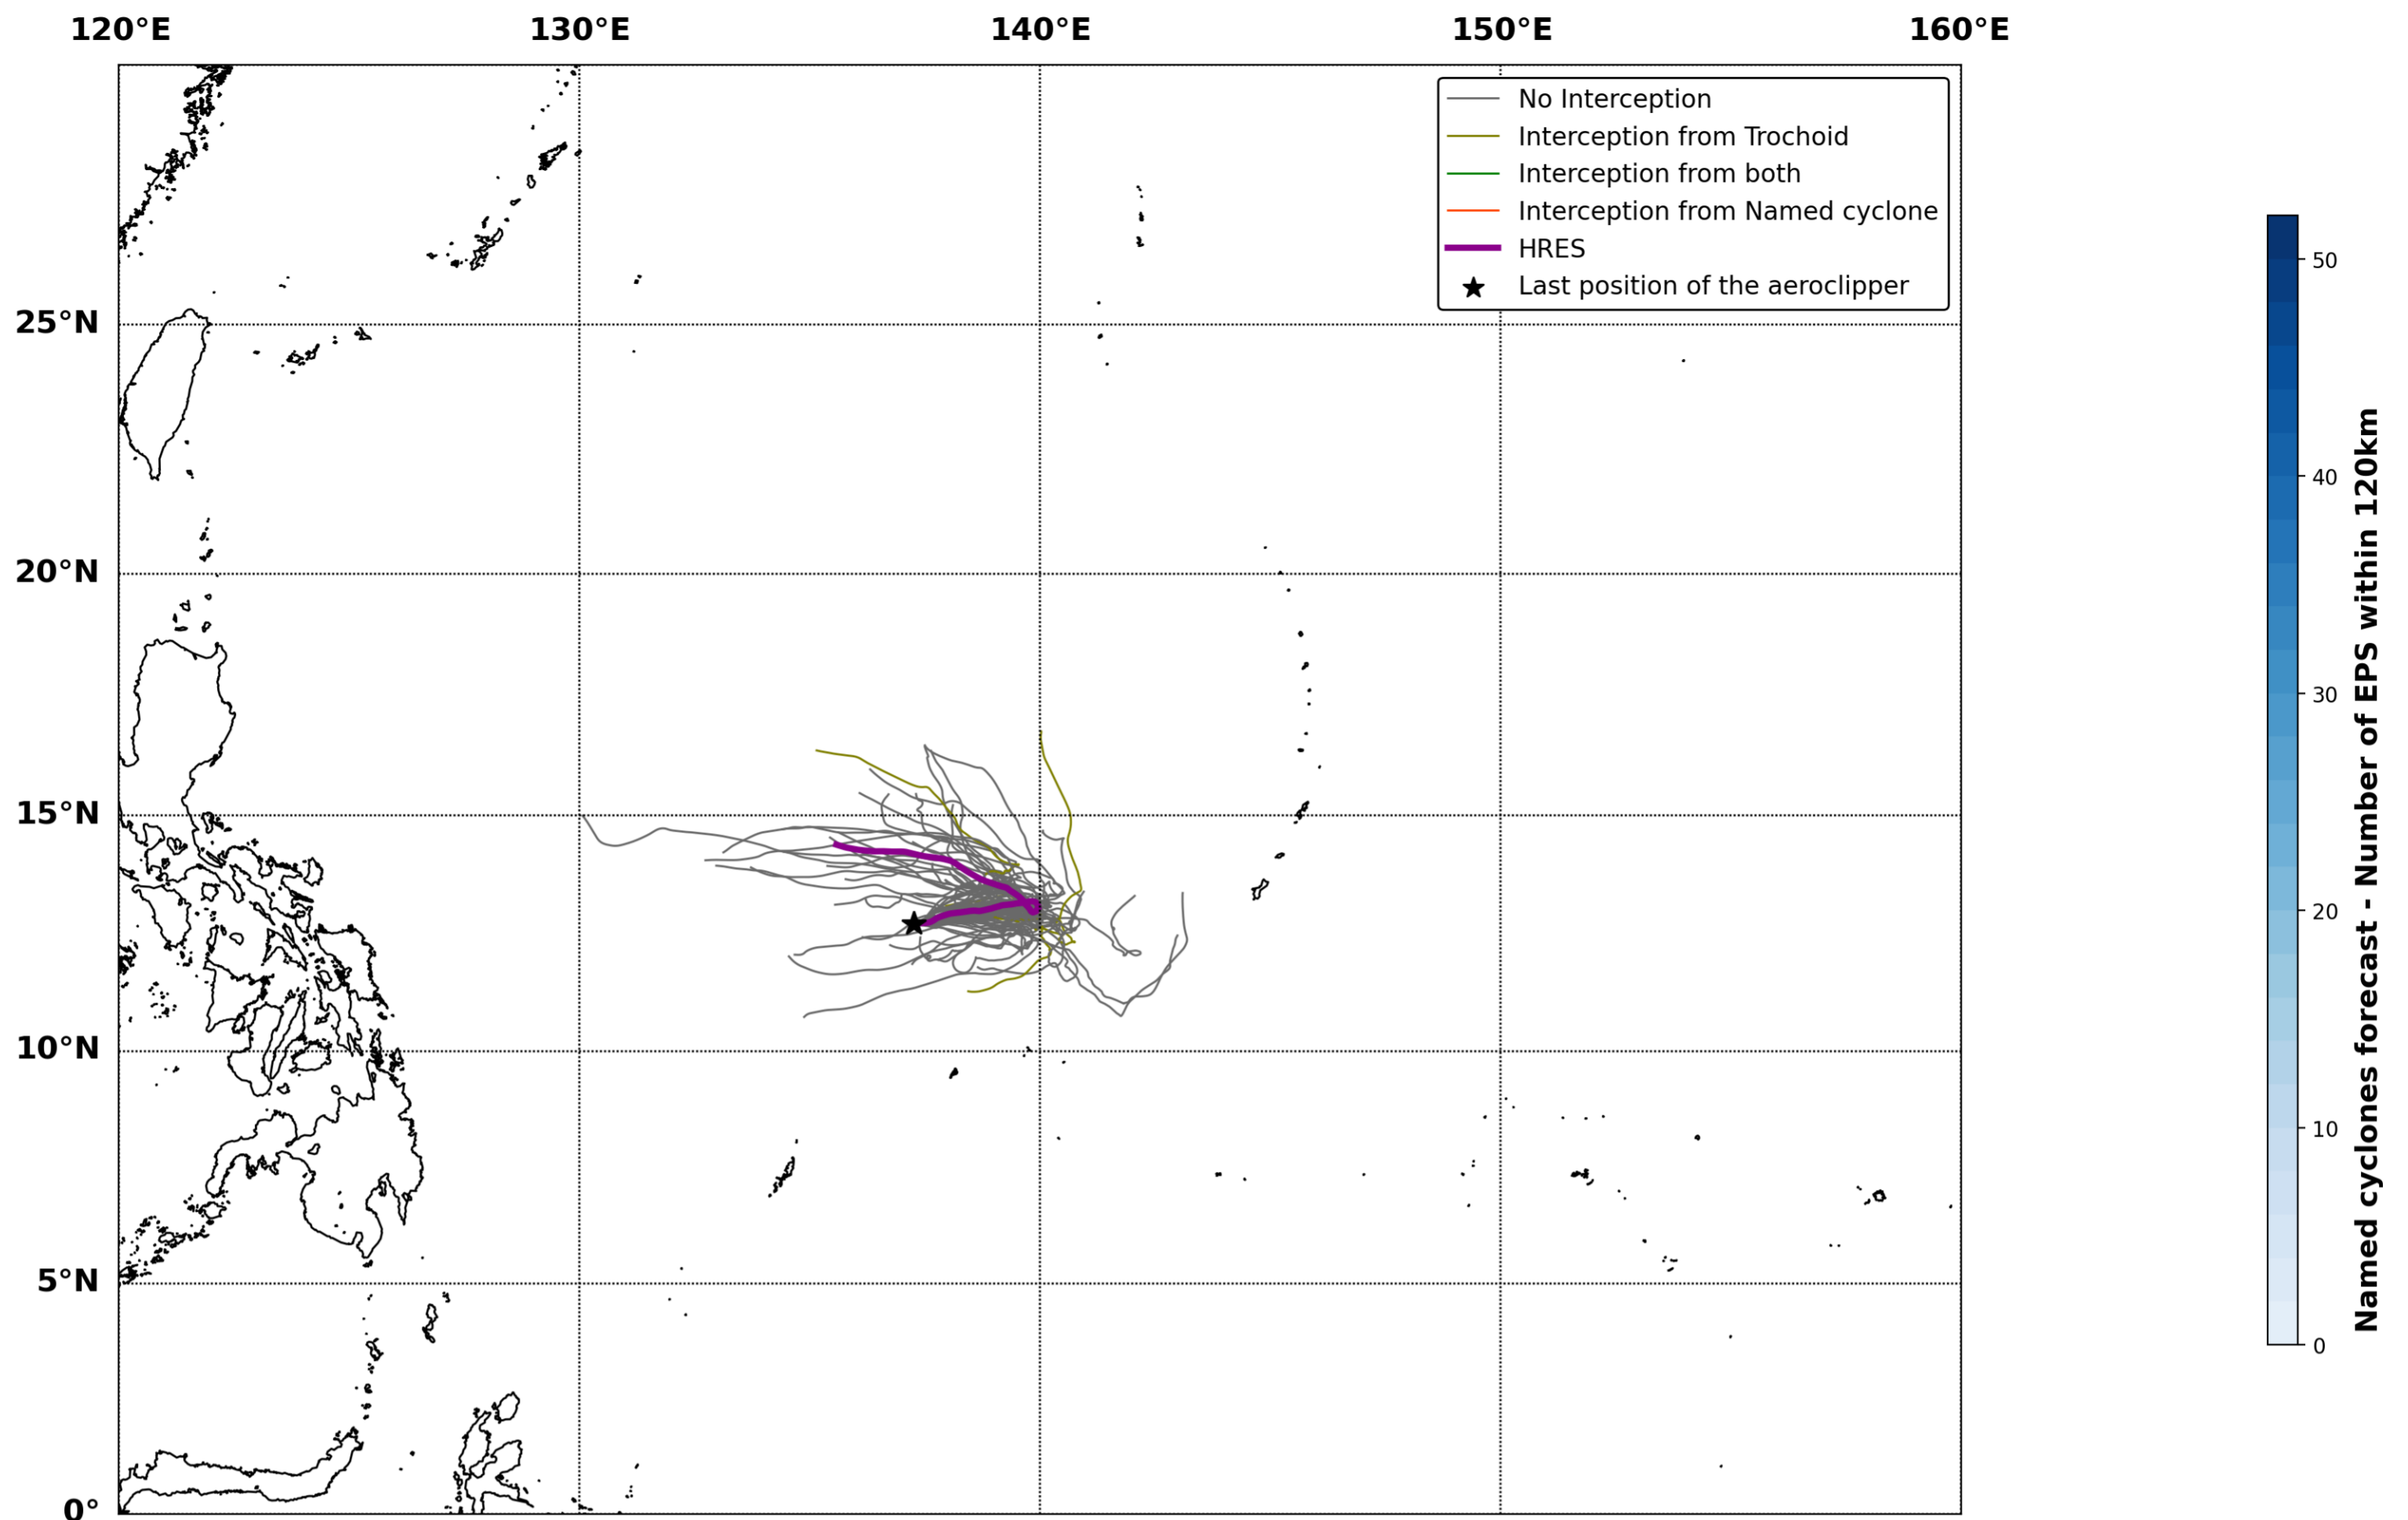

Aeroclipper ETX-U EW Intercept forecast from aeroclipper's position at 2023/10/14, 04h00 (UTC)

Aeroclipper ETX-U EW Grounding forecast from aeroclipper's position at 2023/10/14, 04h00 (UTC)