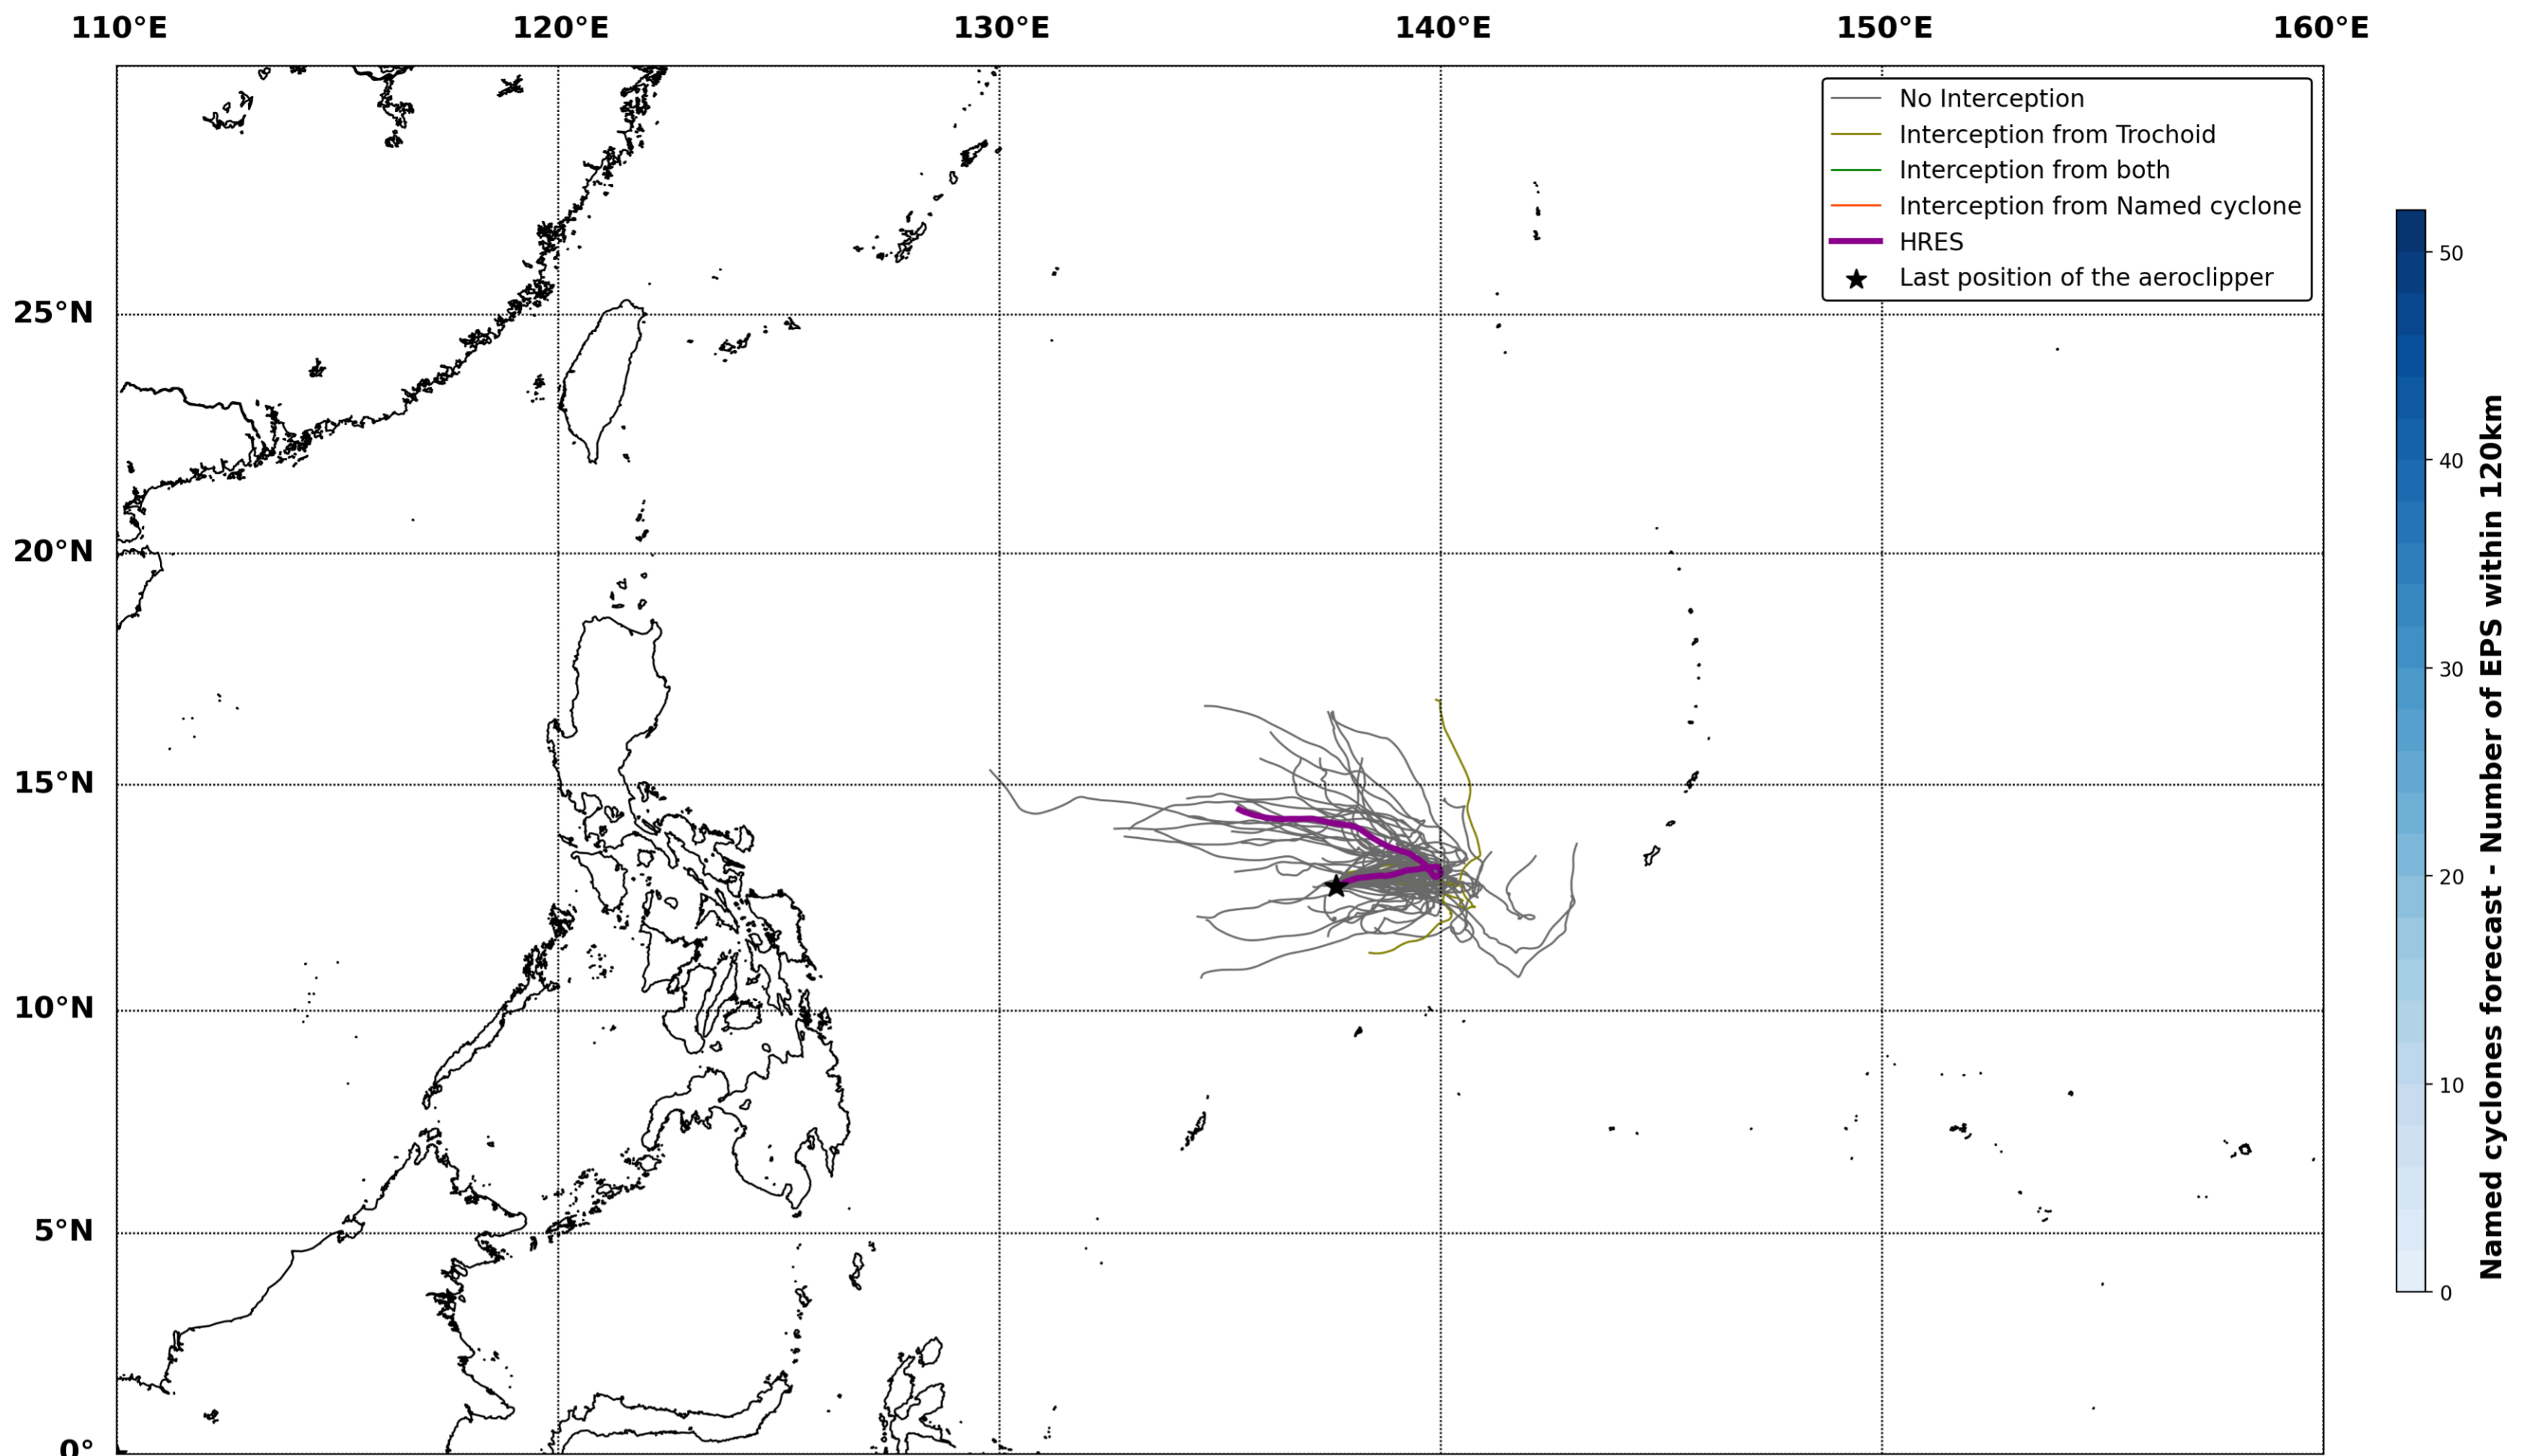

Aeroclipper ETX-U EW Intercept forecast from aeroclipper's position at 2023/10/14, 07h00 (UTC)

Aeroclipper ETX-U EW Grounding forecast from aeroclipper's position at 2023/10/14, 07h00 (UTC)