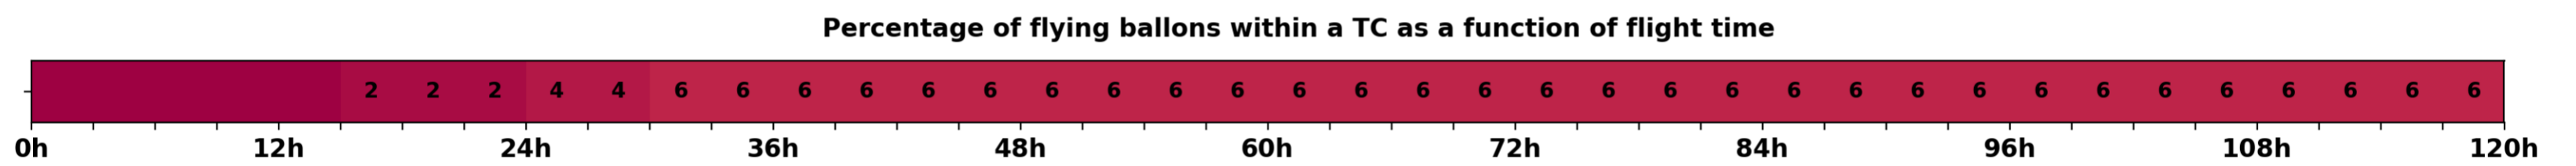

Aeroclipper ETX-U EW Intercept forecast from aeroclipper's position at 2023/10/14, 07h00 (UTC)

Aeroclipper ETX-U EW Grounding forecast from aeroclipper's position at 2023/10/14, 07h00 (UTC)