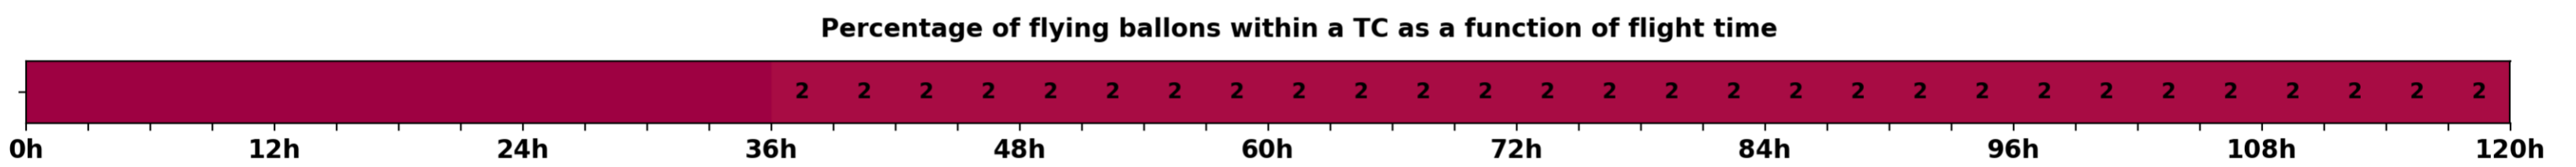

### Aeroclipper ETX-U EW Intercept forecast from aeroclipper's position at 2023/10/14, 10h00 (UTC)

### Aeroclipper ETX-U EW Grounding forecast from aeroclipper's position at 2023/10/14, 10h00 (UTC)