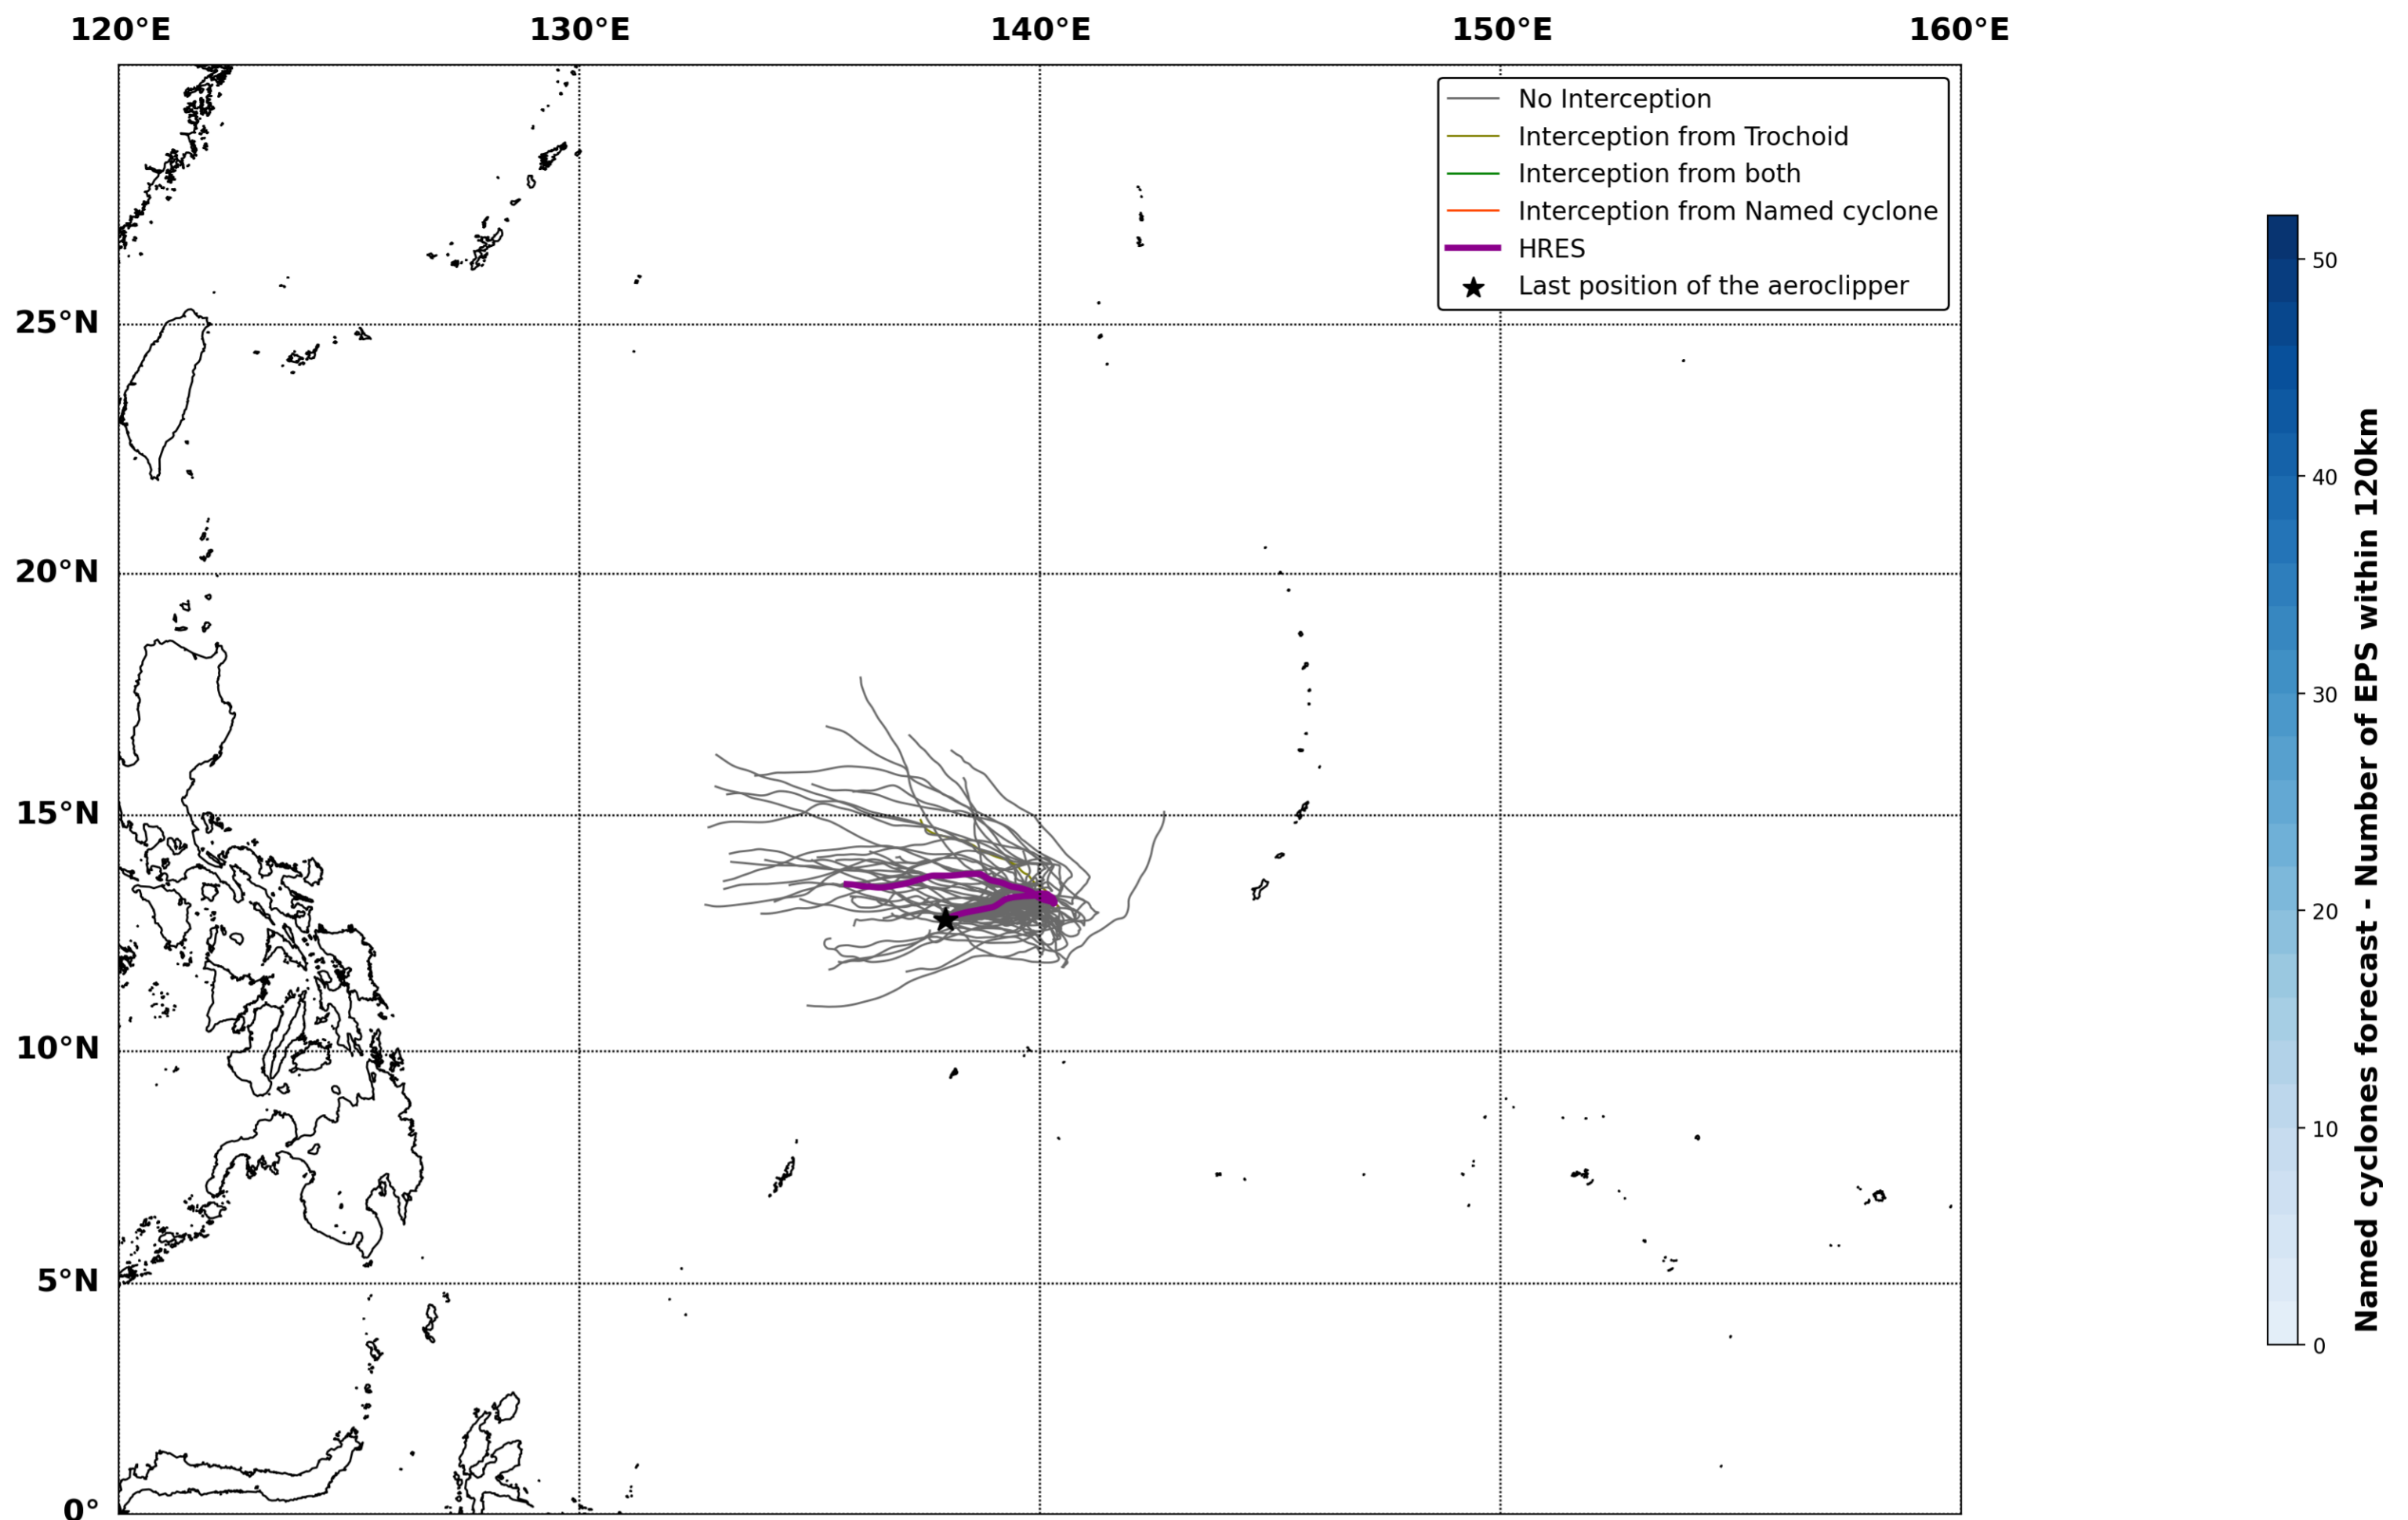

### Aeroclipper ETX-U EW Intercept forecast from aeroclipper's position at 2023/10/14, 10h00 (UTC)

### Aeroclipper ETX-U EW Grounding forecast from aeroclipper's position at 2023/10/14, 10h00 (UTC)