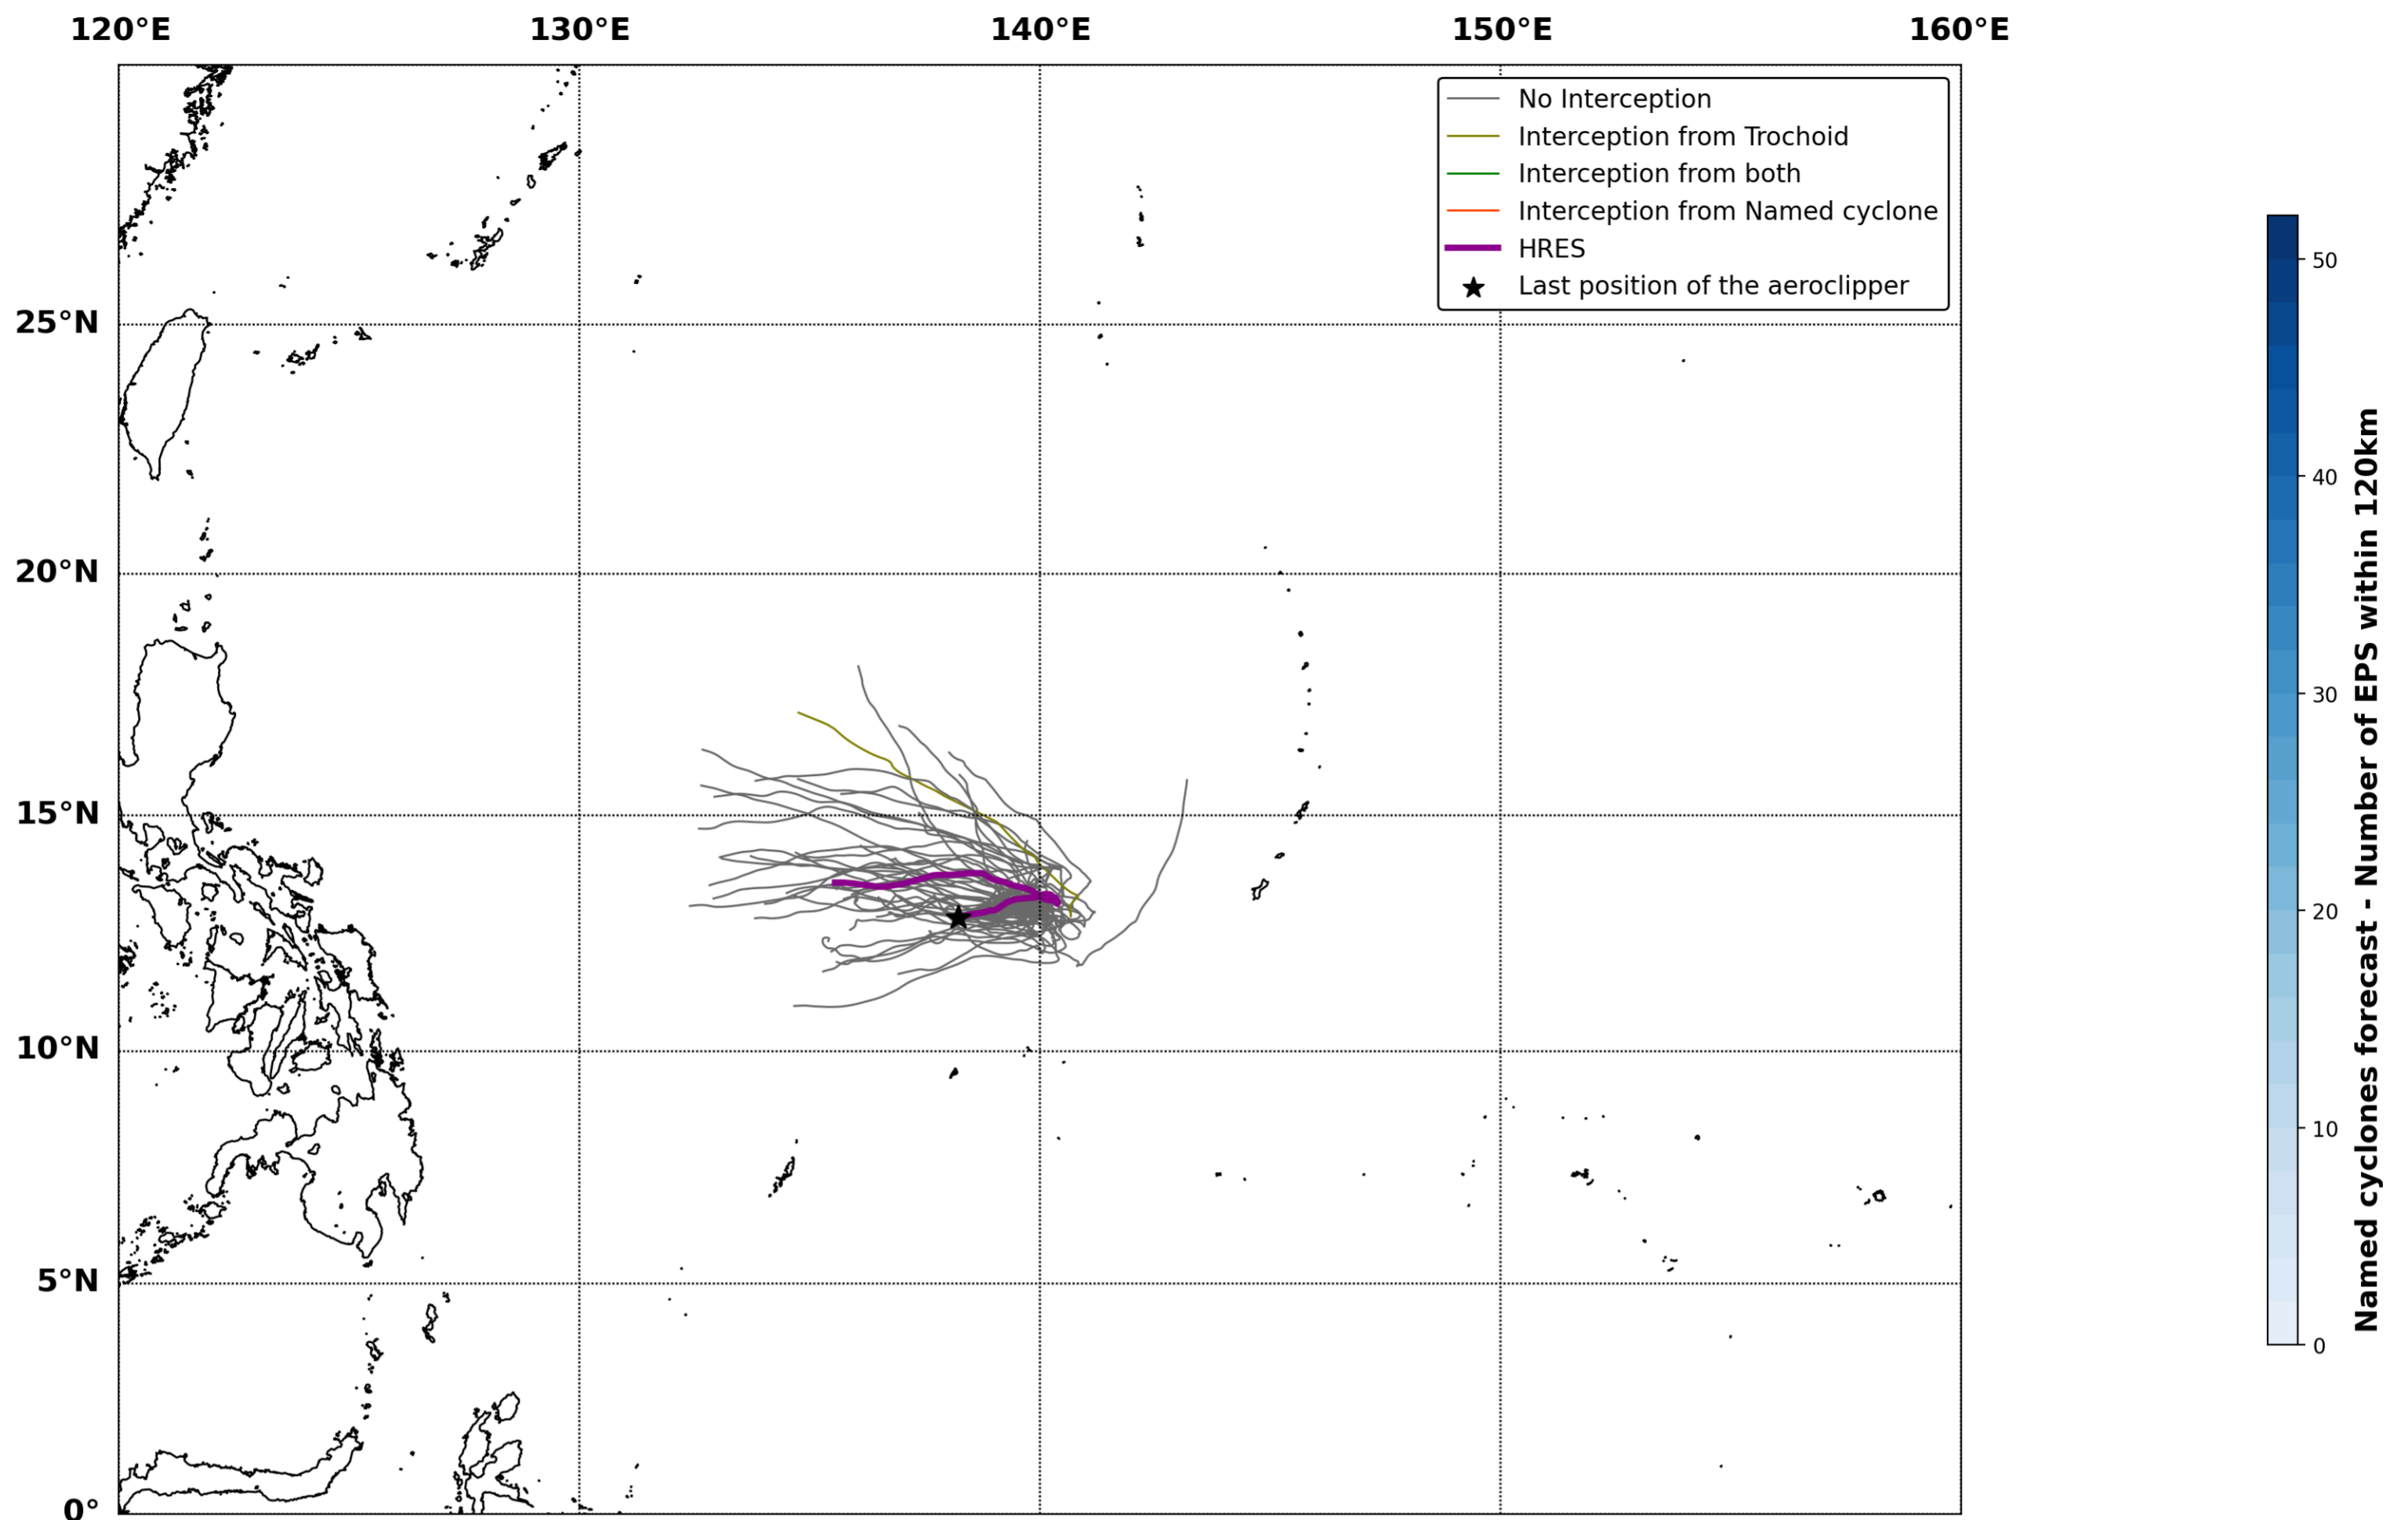

Aeroclipper ETX-U EW Intercept forecast from aeroclipper's position at 2023/10/14, 13h00 (UTC)

Aeroclipper ETX-U EW Grounding forecast from aeroclipper's position at 2023/10/14, 13h00 (UTC)