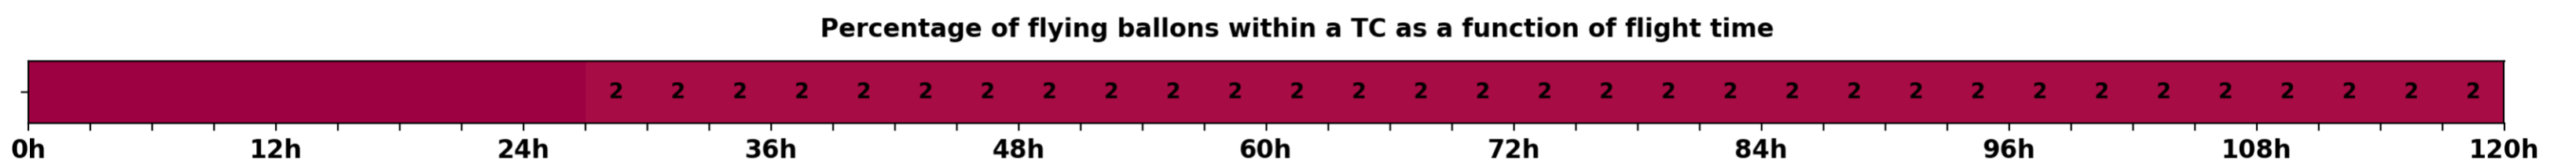

Aeroclipper ETX-U EW Intercept forecast from aeroclipper's position at 2023/10/14, 13h00 (UTC)

Aeroclipper ETX-U EW Grounding forecast from aeroclipper's position at 2023/10/14, 13h00 (UTC)