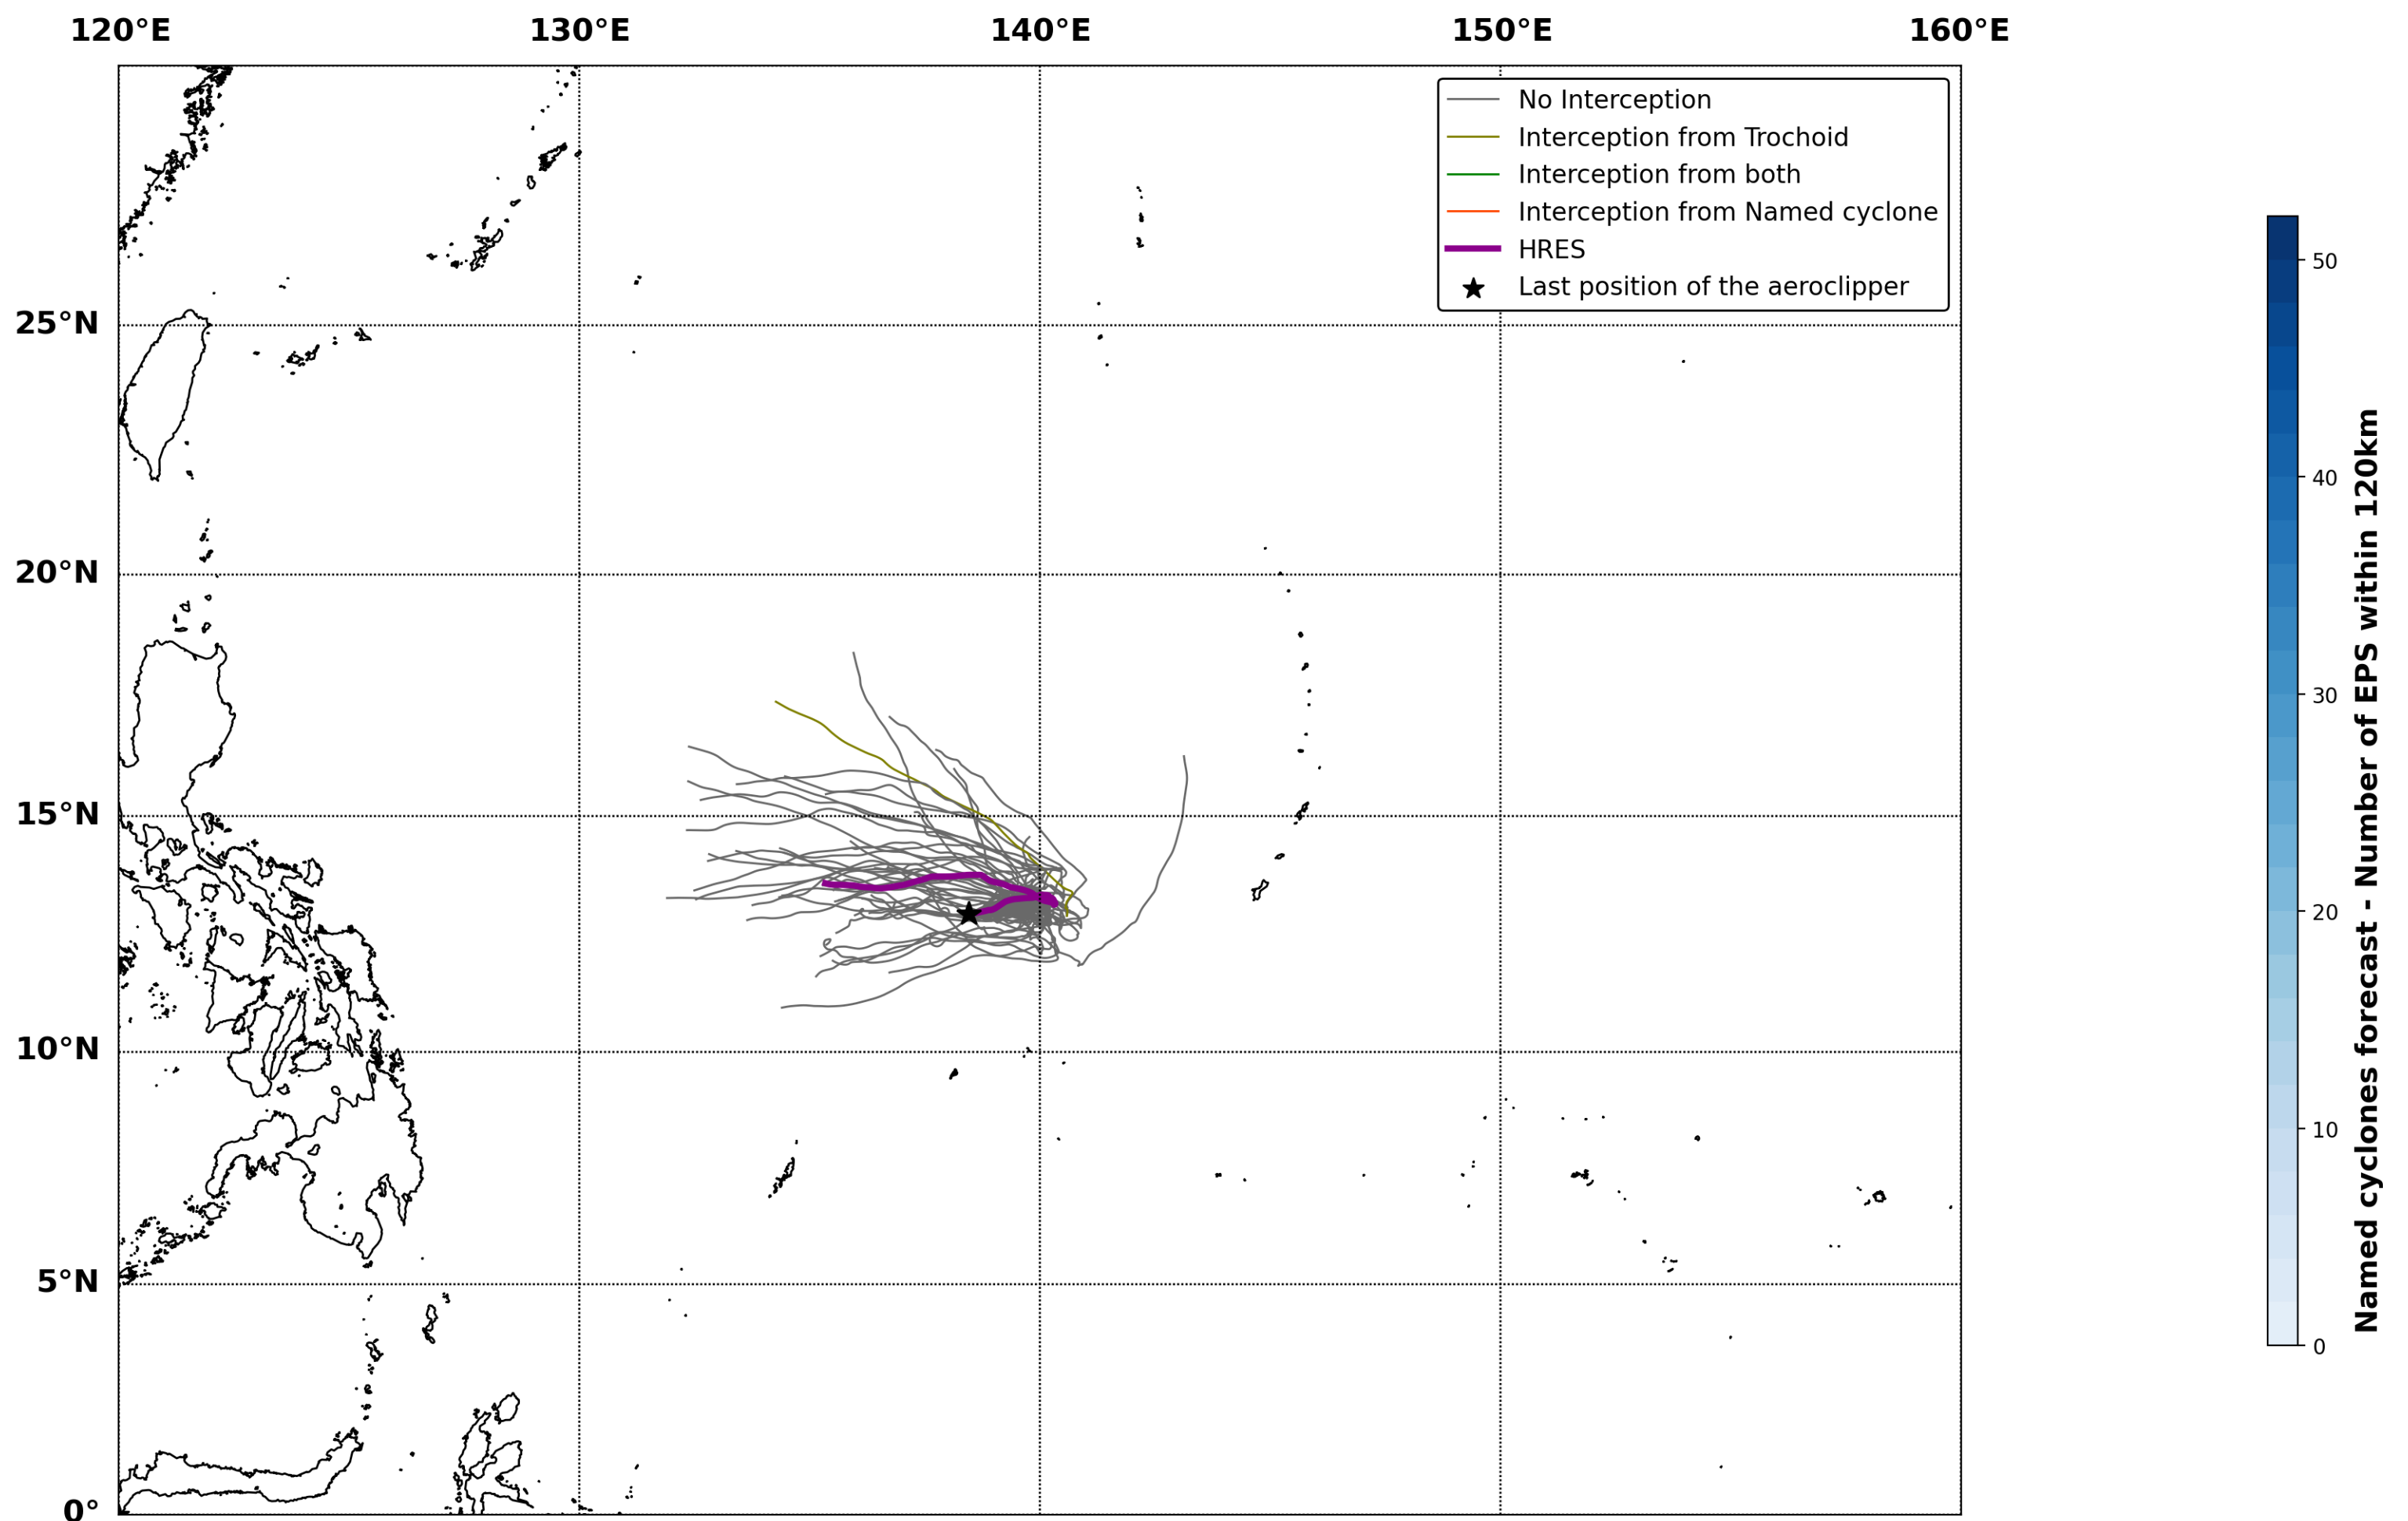

Aeroclipper ETX-U EW Intercept forecast from aeroclipper's position at 2023/10/14, 16h00 (UTC)

Aeroclipper ETX-U EW Grounding forecast from aeroclipper's position at 2023/10/14, 16h00 (UTC)