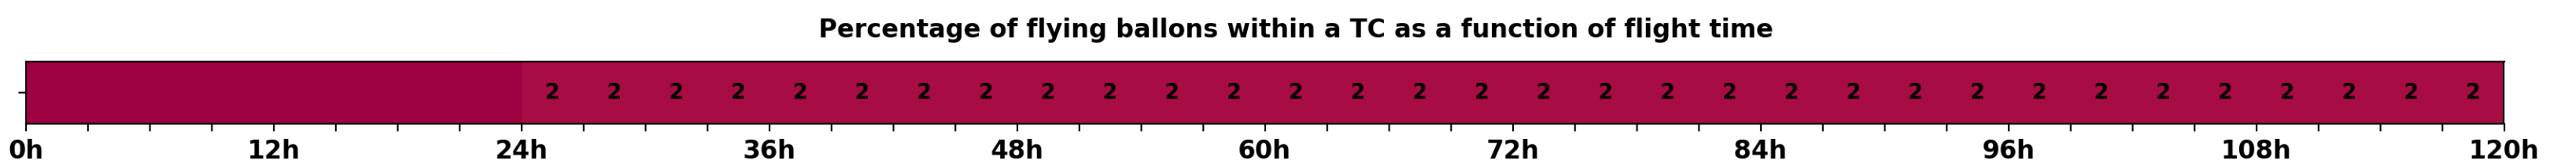

Aeroclipper ETX-U EW Intercept forecast from aeroclipper's position at 2023/10/14, 16h00 (UTC)

Aeroclipper ETX-U EW Grounding forecast from aeroclipper's position at 2023/10/14, 16h00 (UTC)