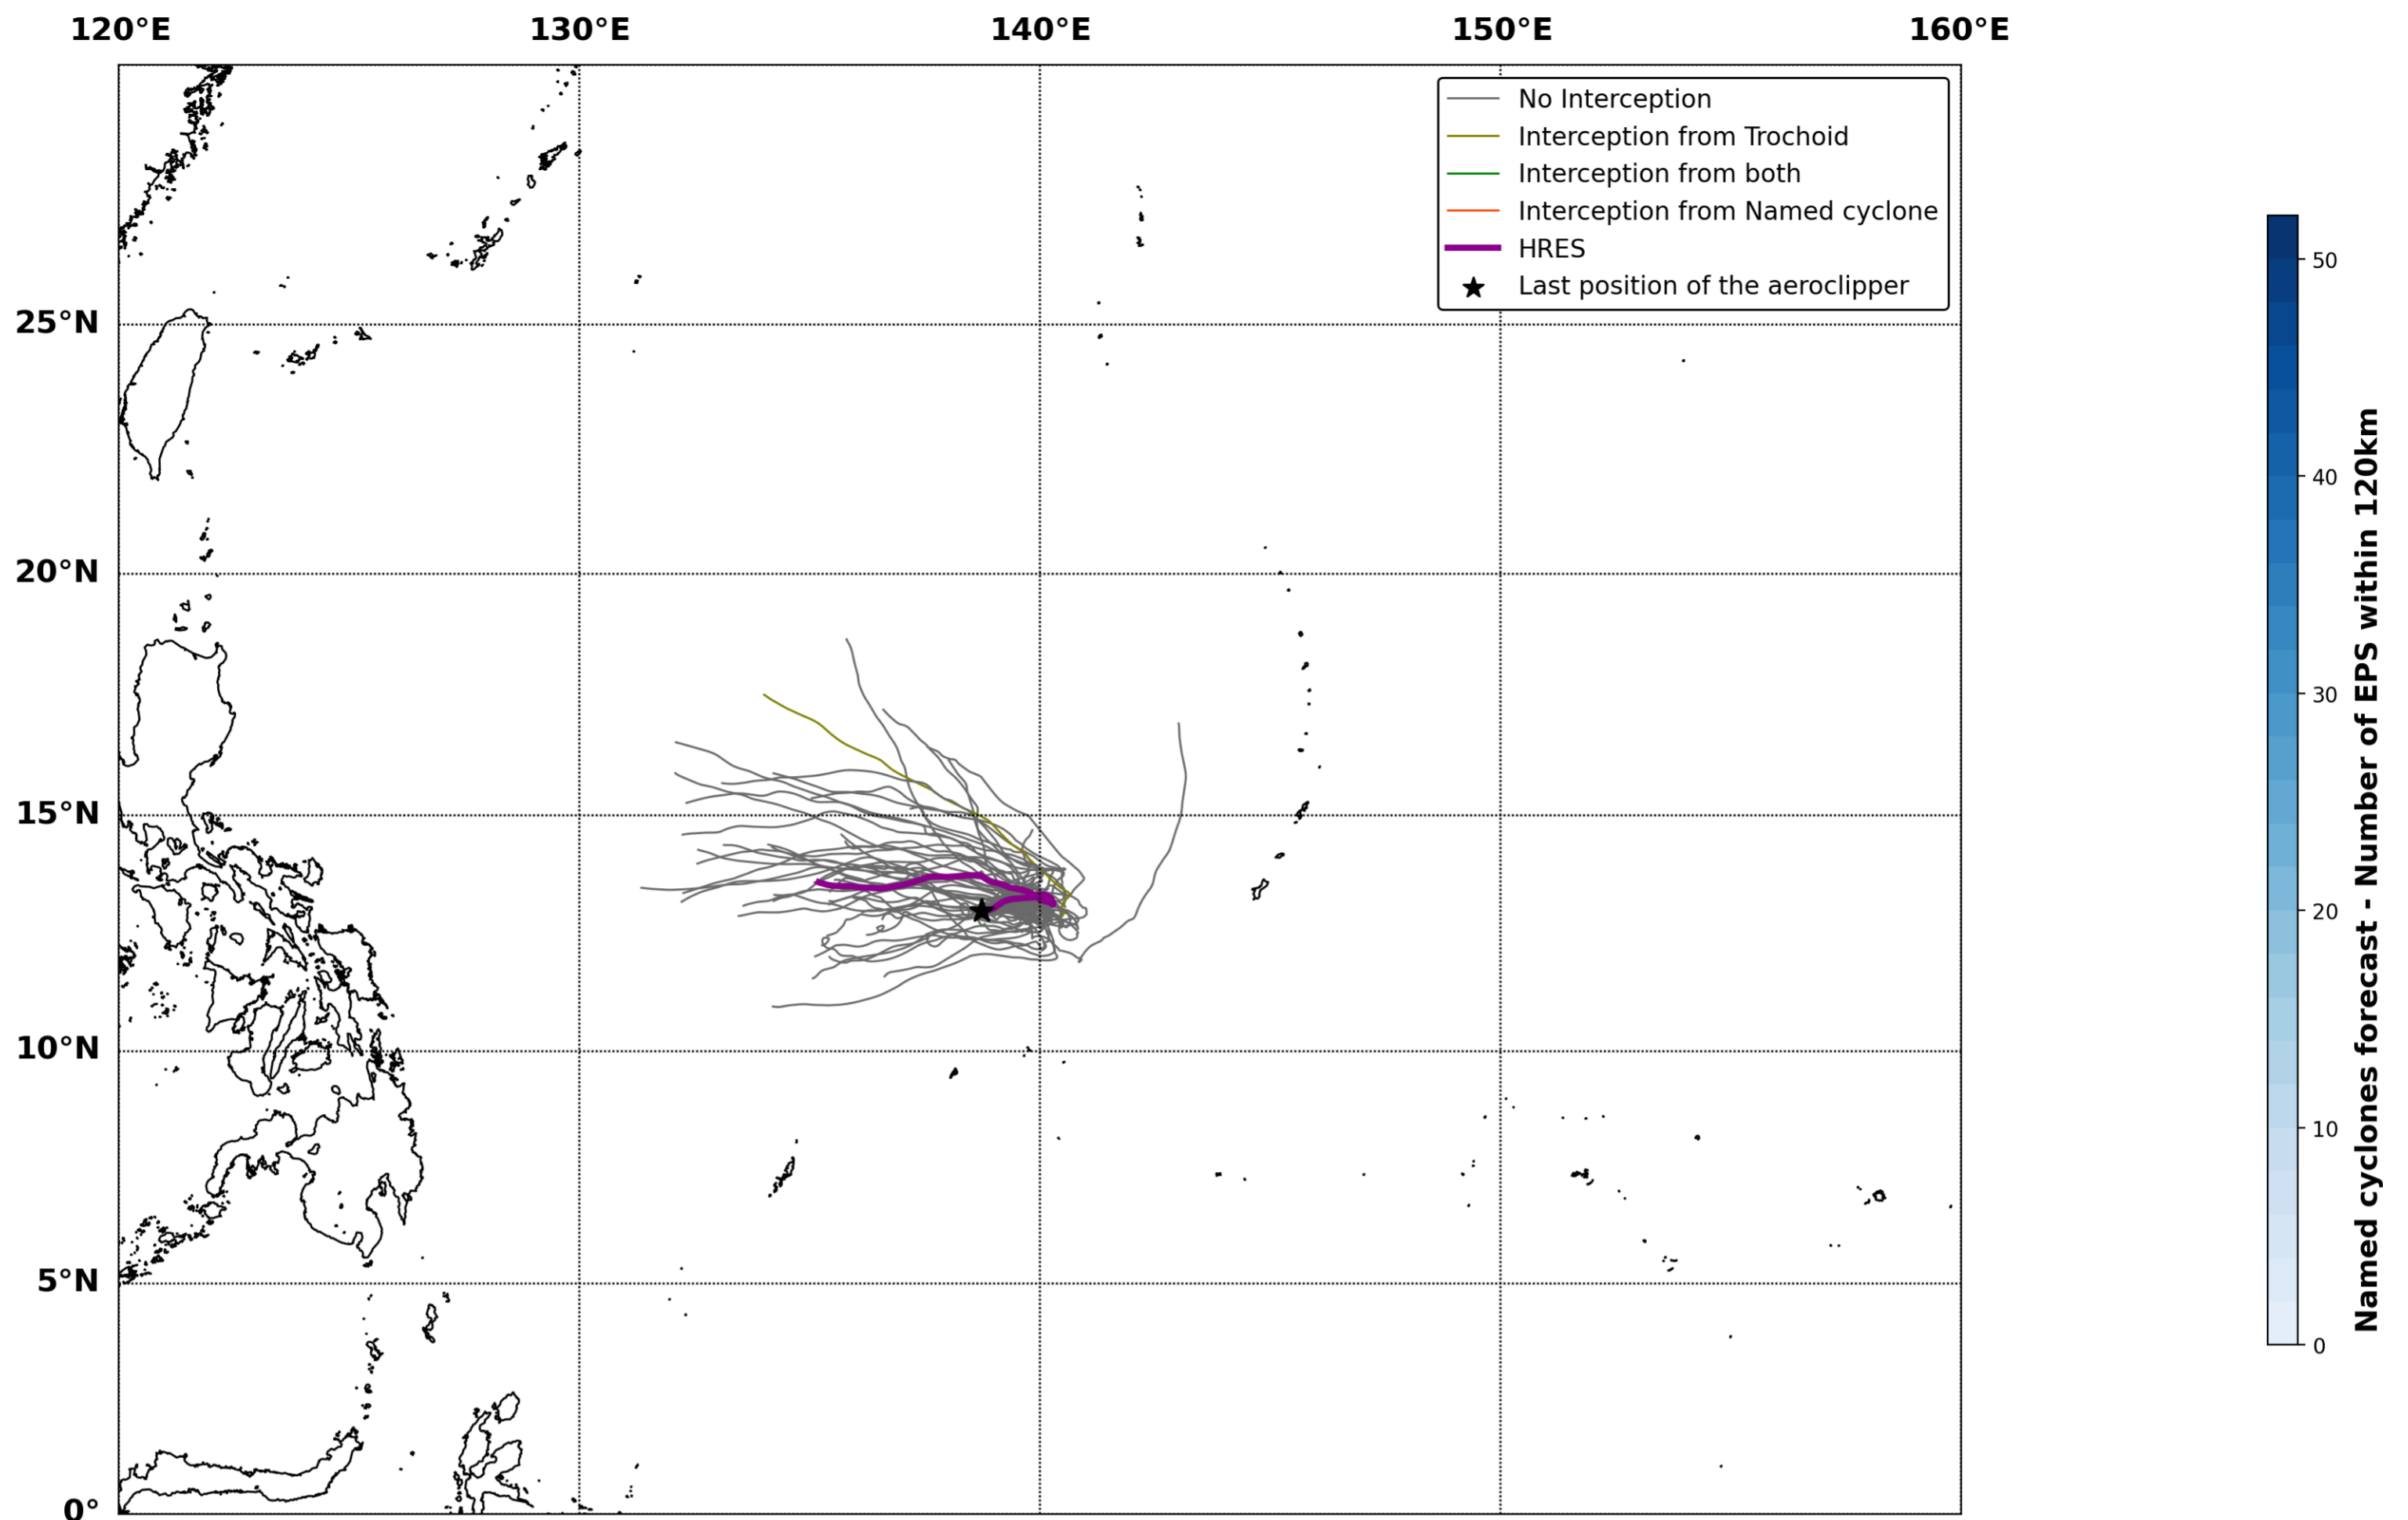

Aeroclipper ETX-U EW Intercept forecast from aeroclipper's position at 2023/10/14, 19h00 (UTC)

Aeroclipper ETX-U EW Grounding forecast from aeroclipper's position at 2023/10/14, 19h00 (UTC)