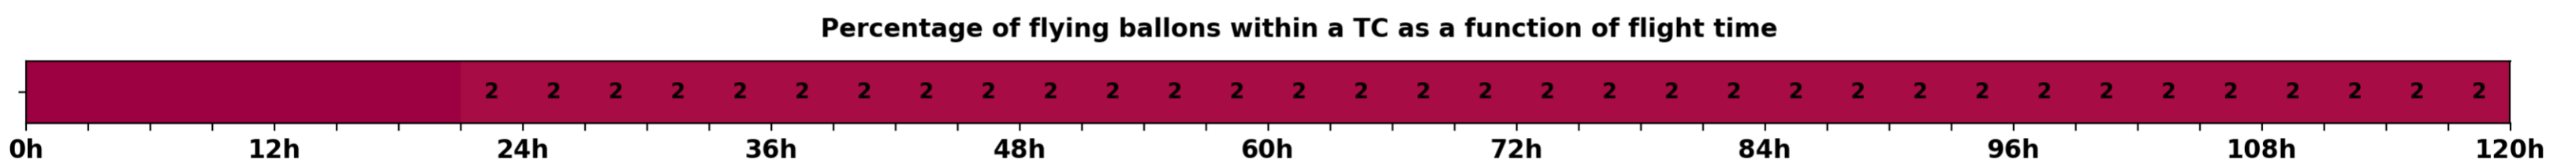

Aeroclipper ETX-U EW Intercept forecast from aeroclipper's position at 2023/10/14, 19h00 (UTC)

Aeroclipper ETX-U EW Grounding forecast from aeroclipper's position at 2023/10/14, 19h00 (UTC)