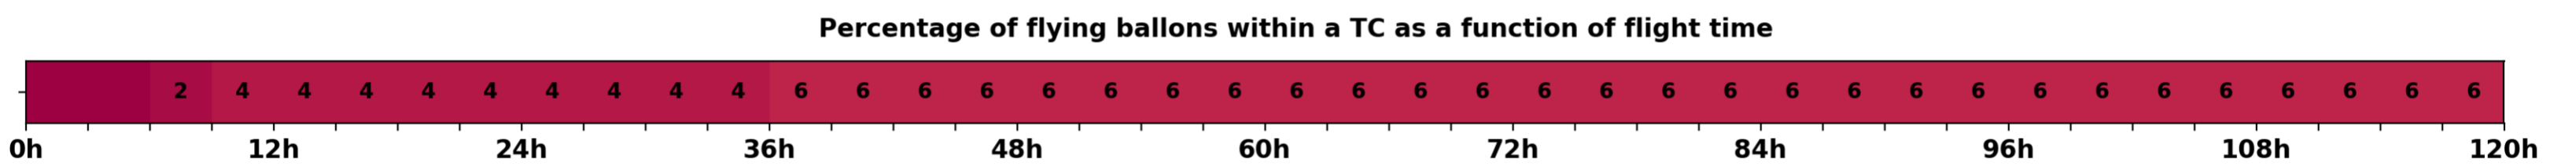

Aeroclipper ETX-U EW Intercept forecast from aeroclipper's position at 2023/10/15, 01h00 (UTC)

Aeroclipper ETX-U EW Grounding forecast from aeroclipper's position at 2023/10/15, 01h00 (UTC)