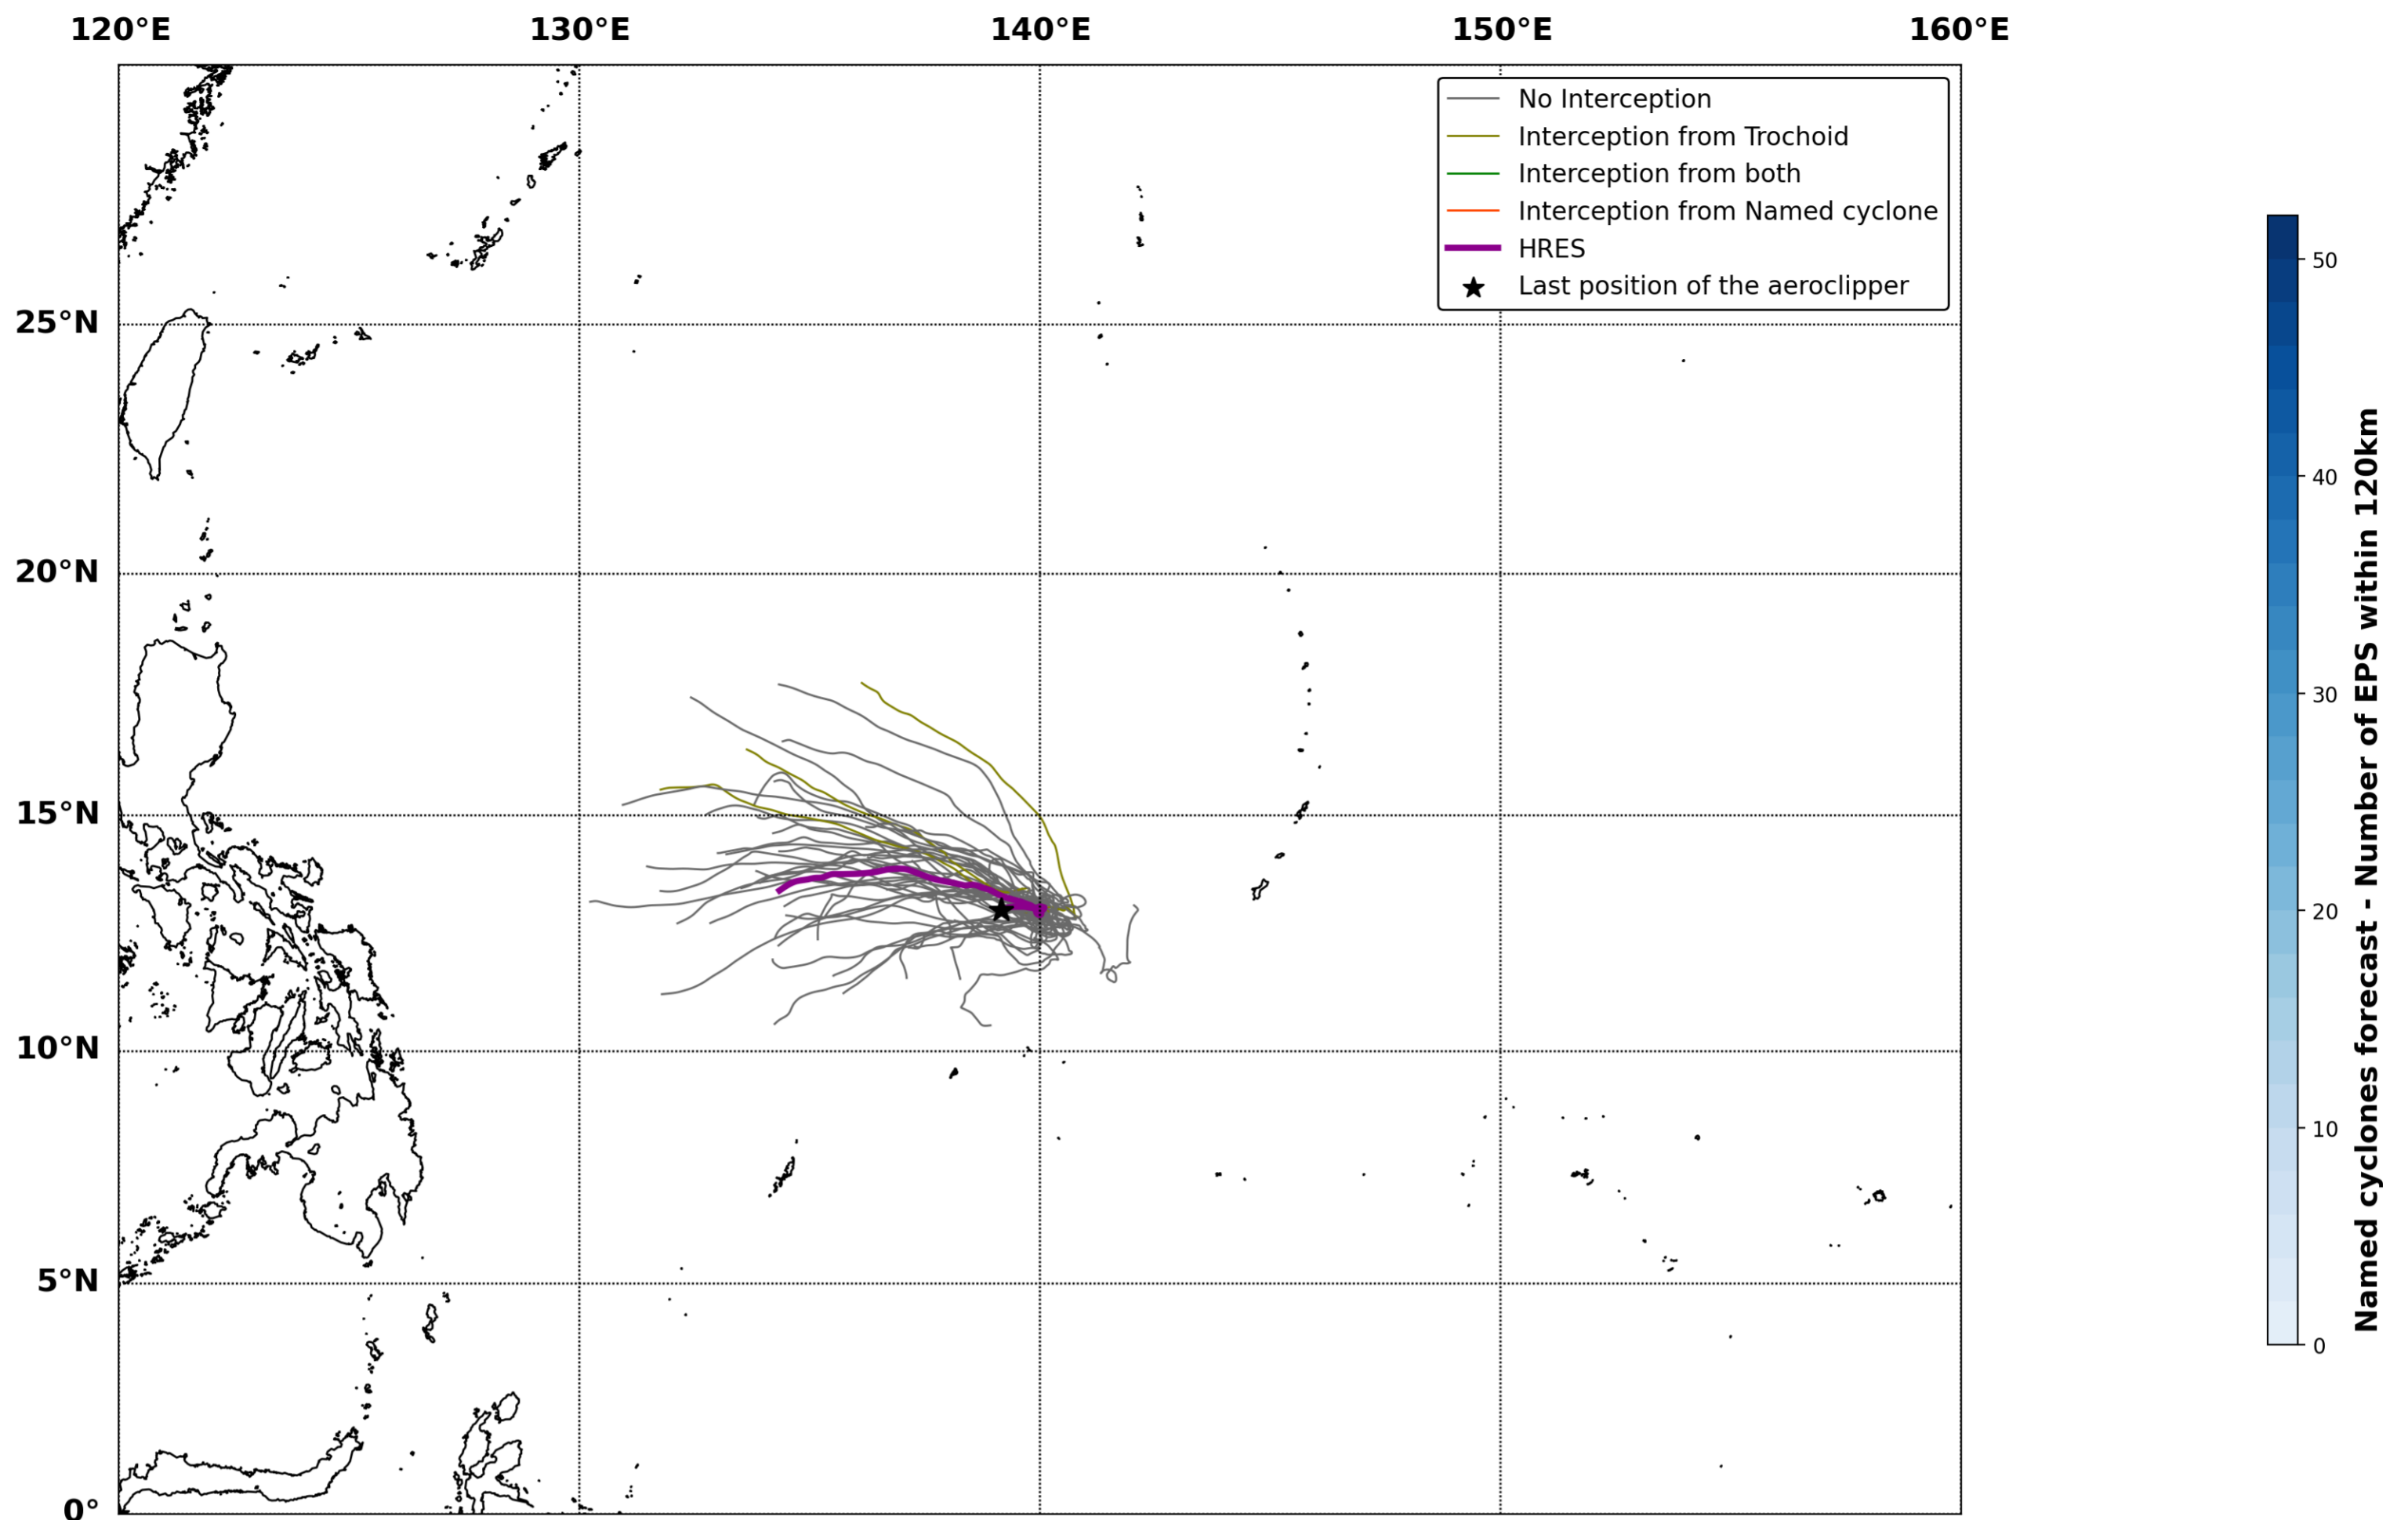

Aeroclipper ETX-U EW Intercept forecast from aeroclipper's position at 2023/10/15, 01h00 (UTC)

Aeroclipper ETX-U EW Grounding forecast from aeroclipper's position at 2023/10/15, 01h00 (UTC)