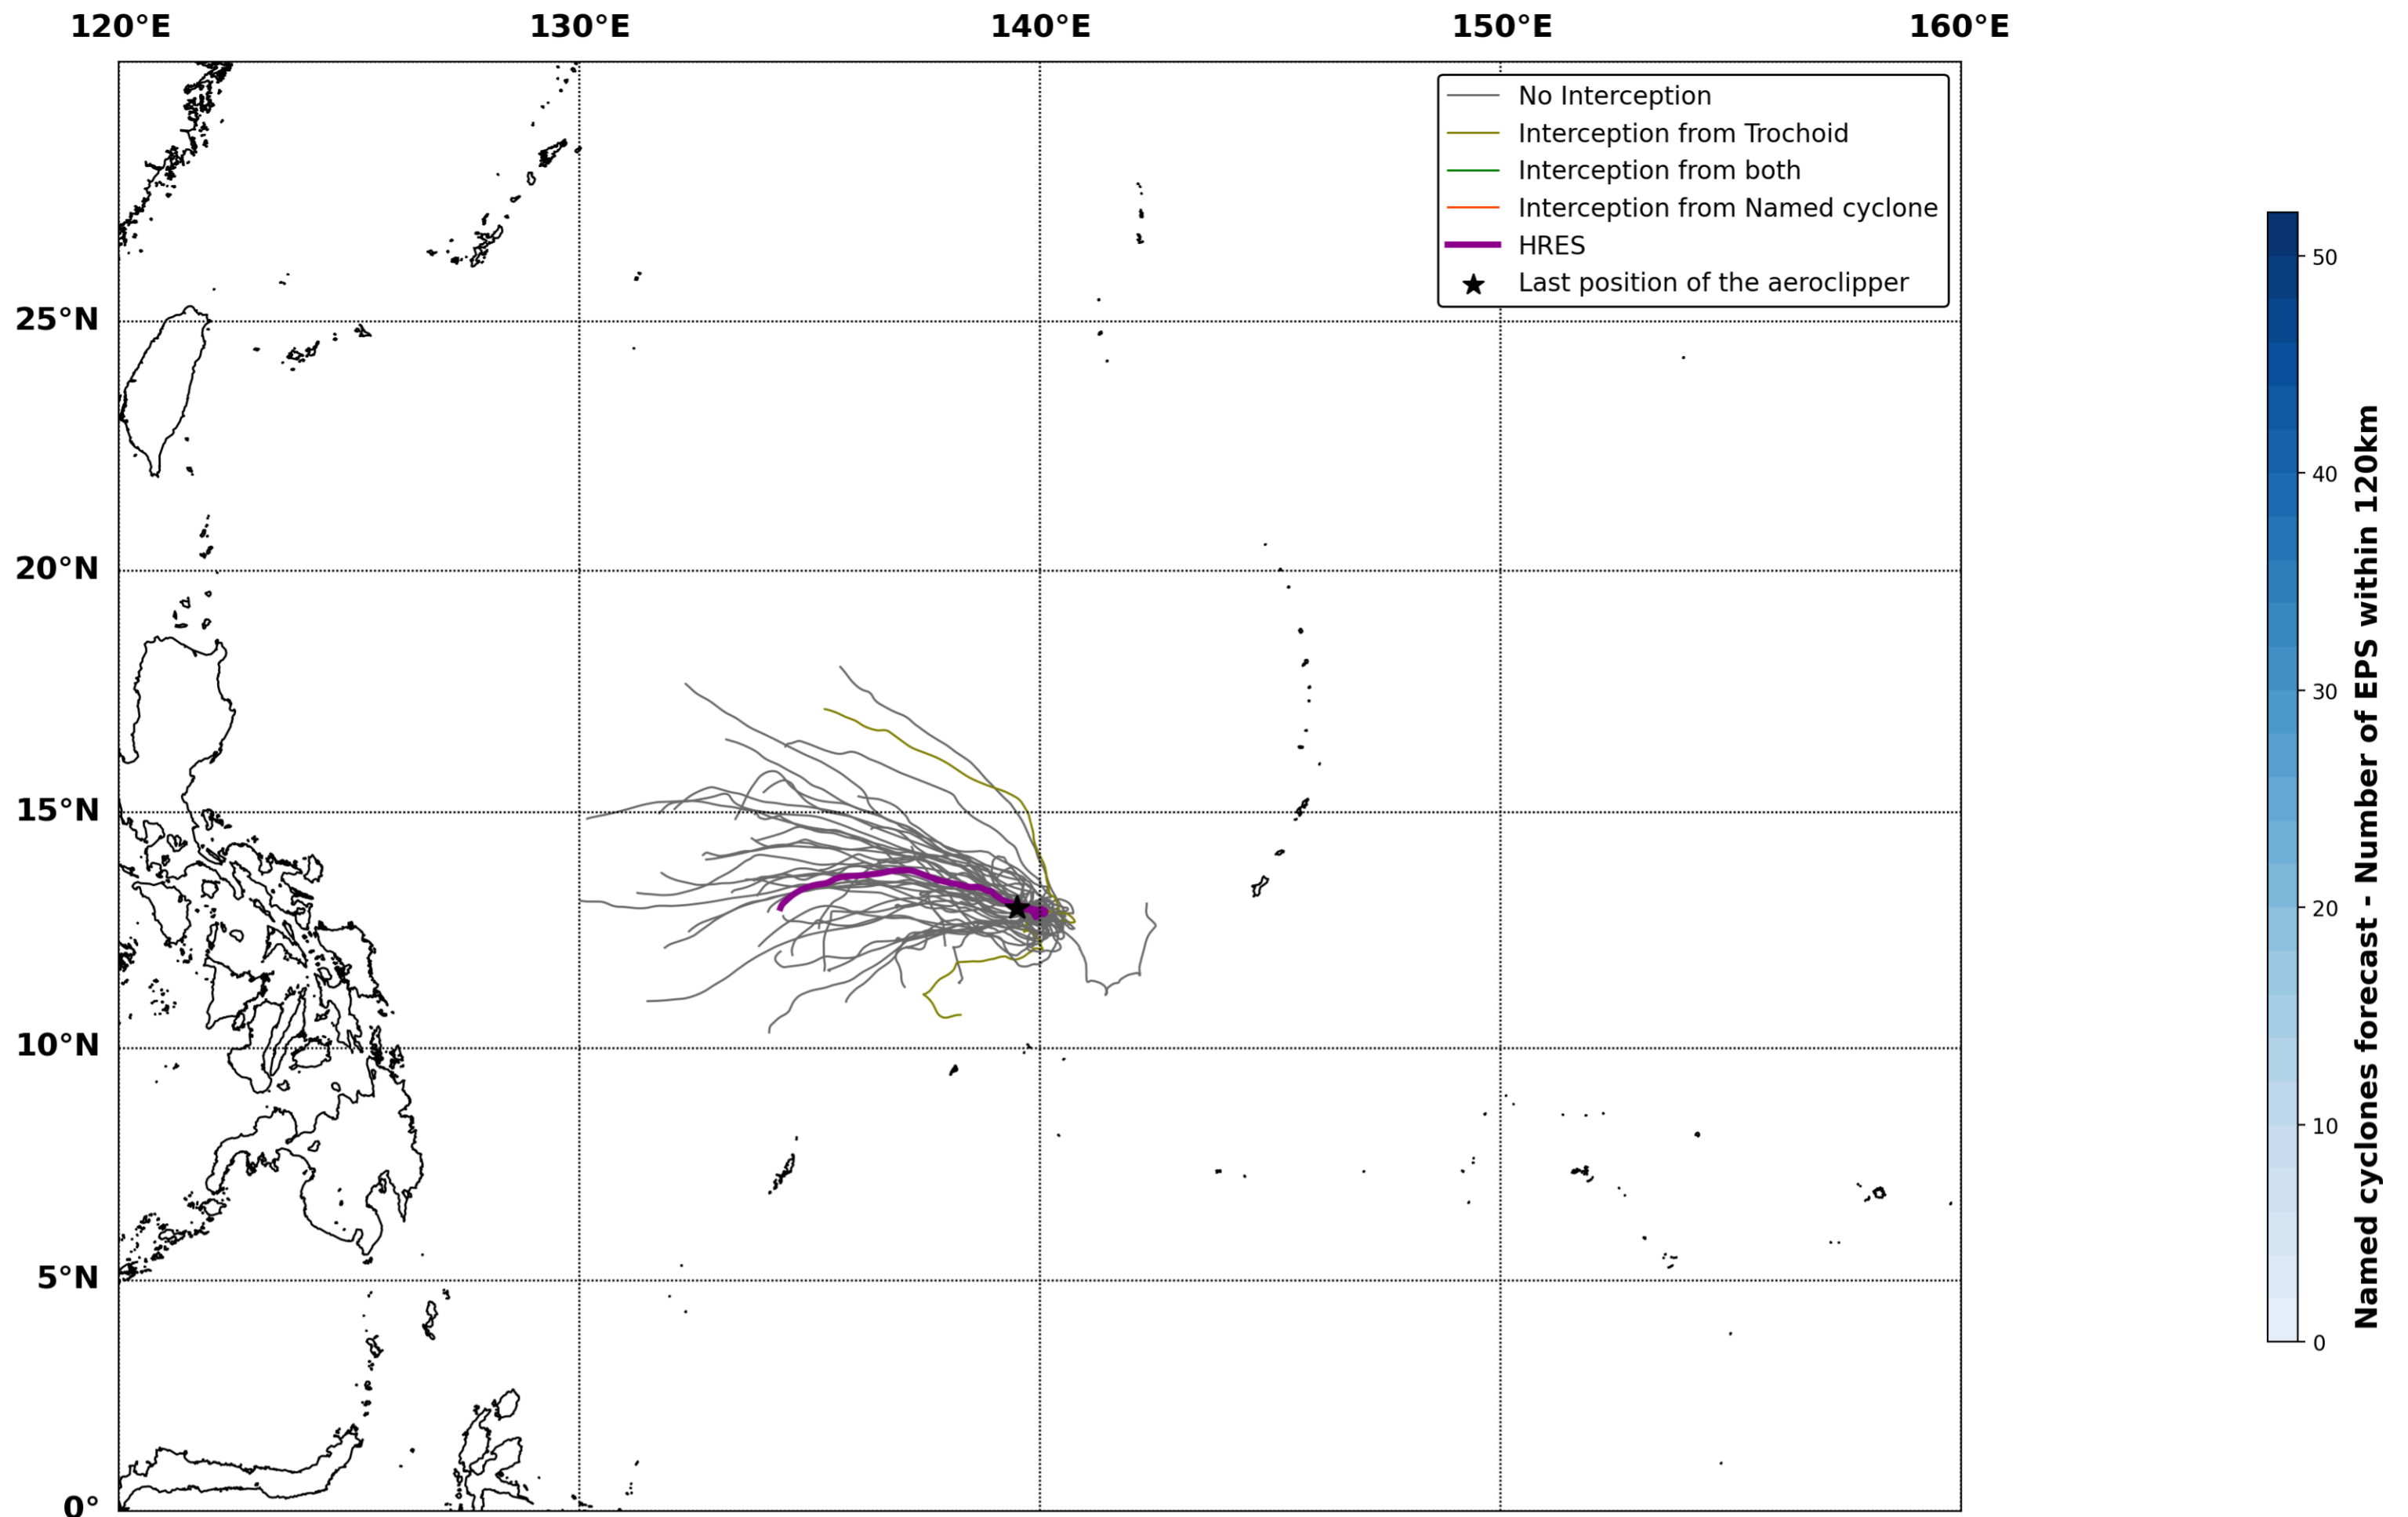

Aeroclipper ETX-U EW Intercept forecast from aeroclipper's position at 2023/10/15, 07h00 (UTC)

Aeroclipper ETX-U EW Grounding forecast from aeroclipper's position at 2023/10/15, 07h00 (UTC)