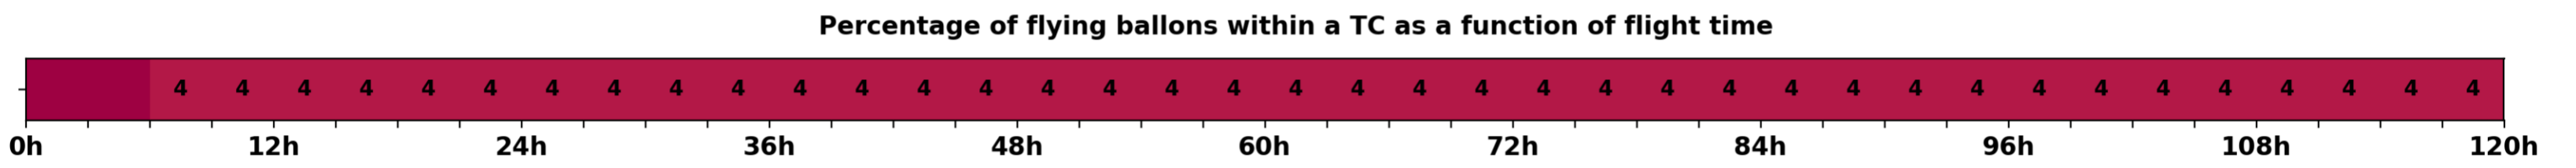

Aeroclipper ETX-U EW Intercept forecast from aeroclipper's position at 2023/10/15, 07h00 (UTC)

Aeroclipper ETX-U EW Grounding forecast from aeroclipper's position at 2023/10/15, 07h00 (UTC)