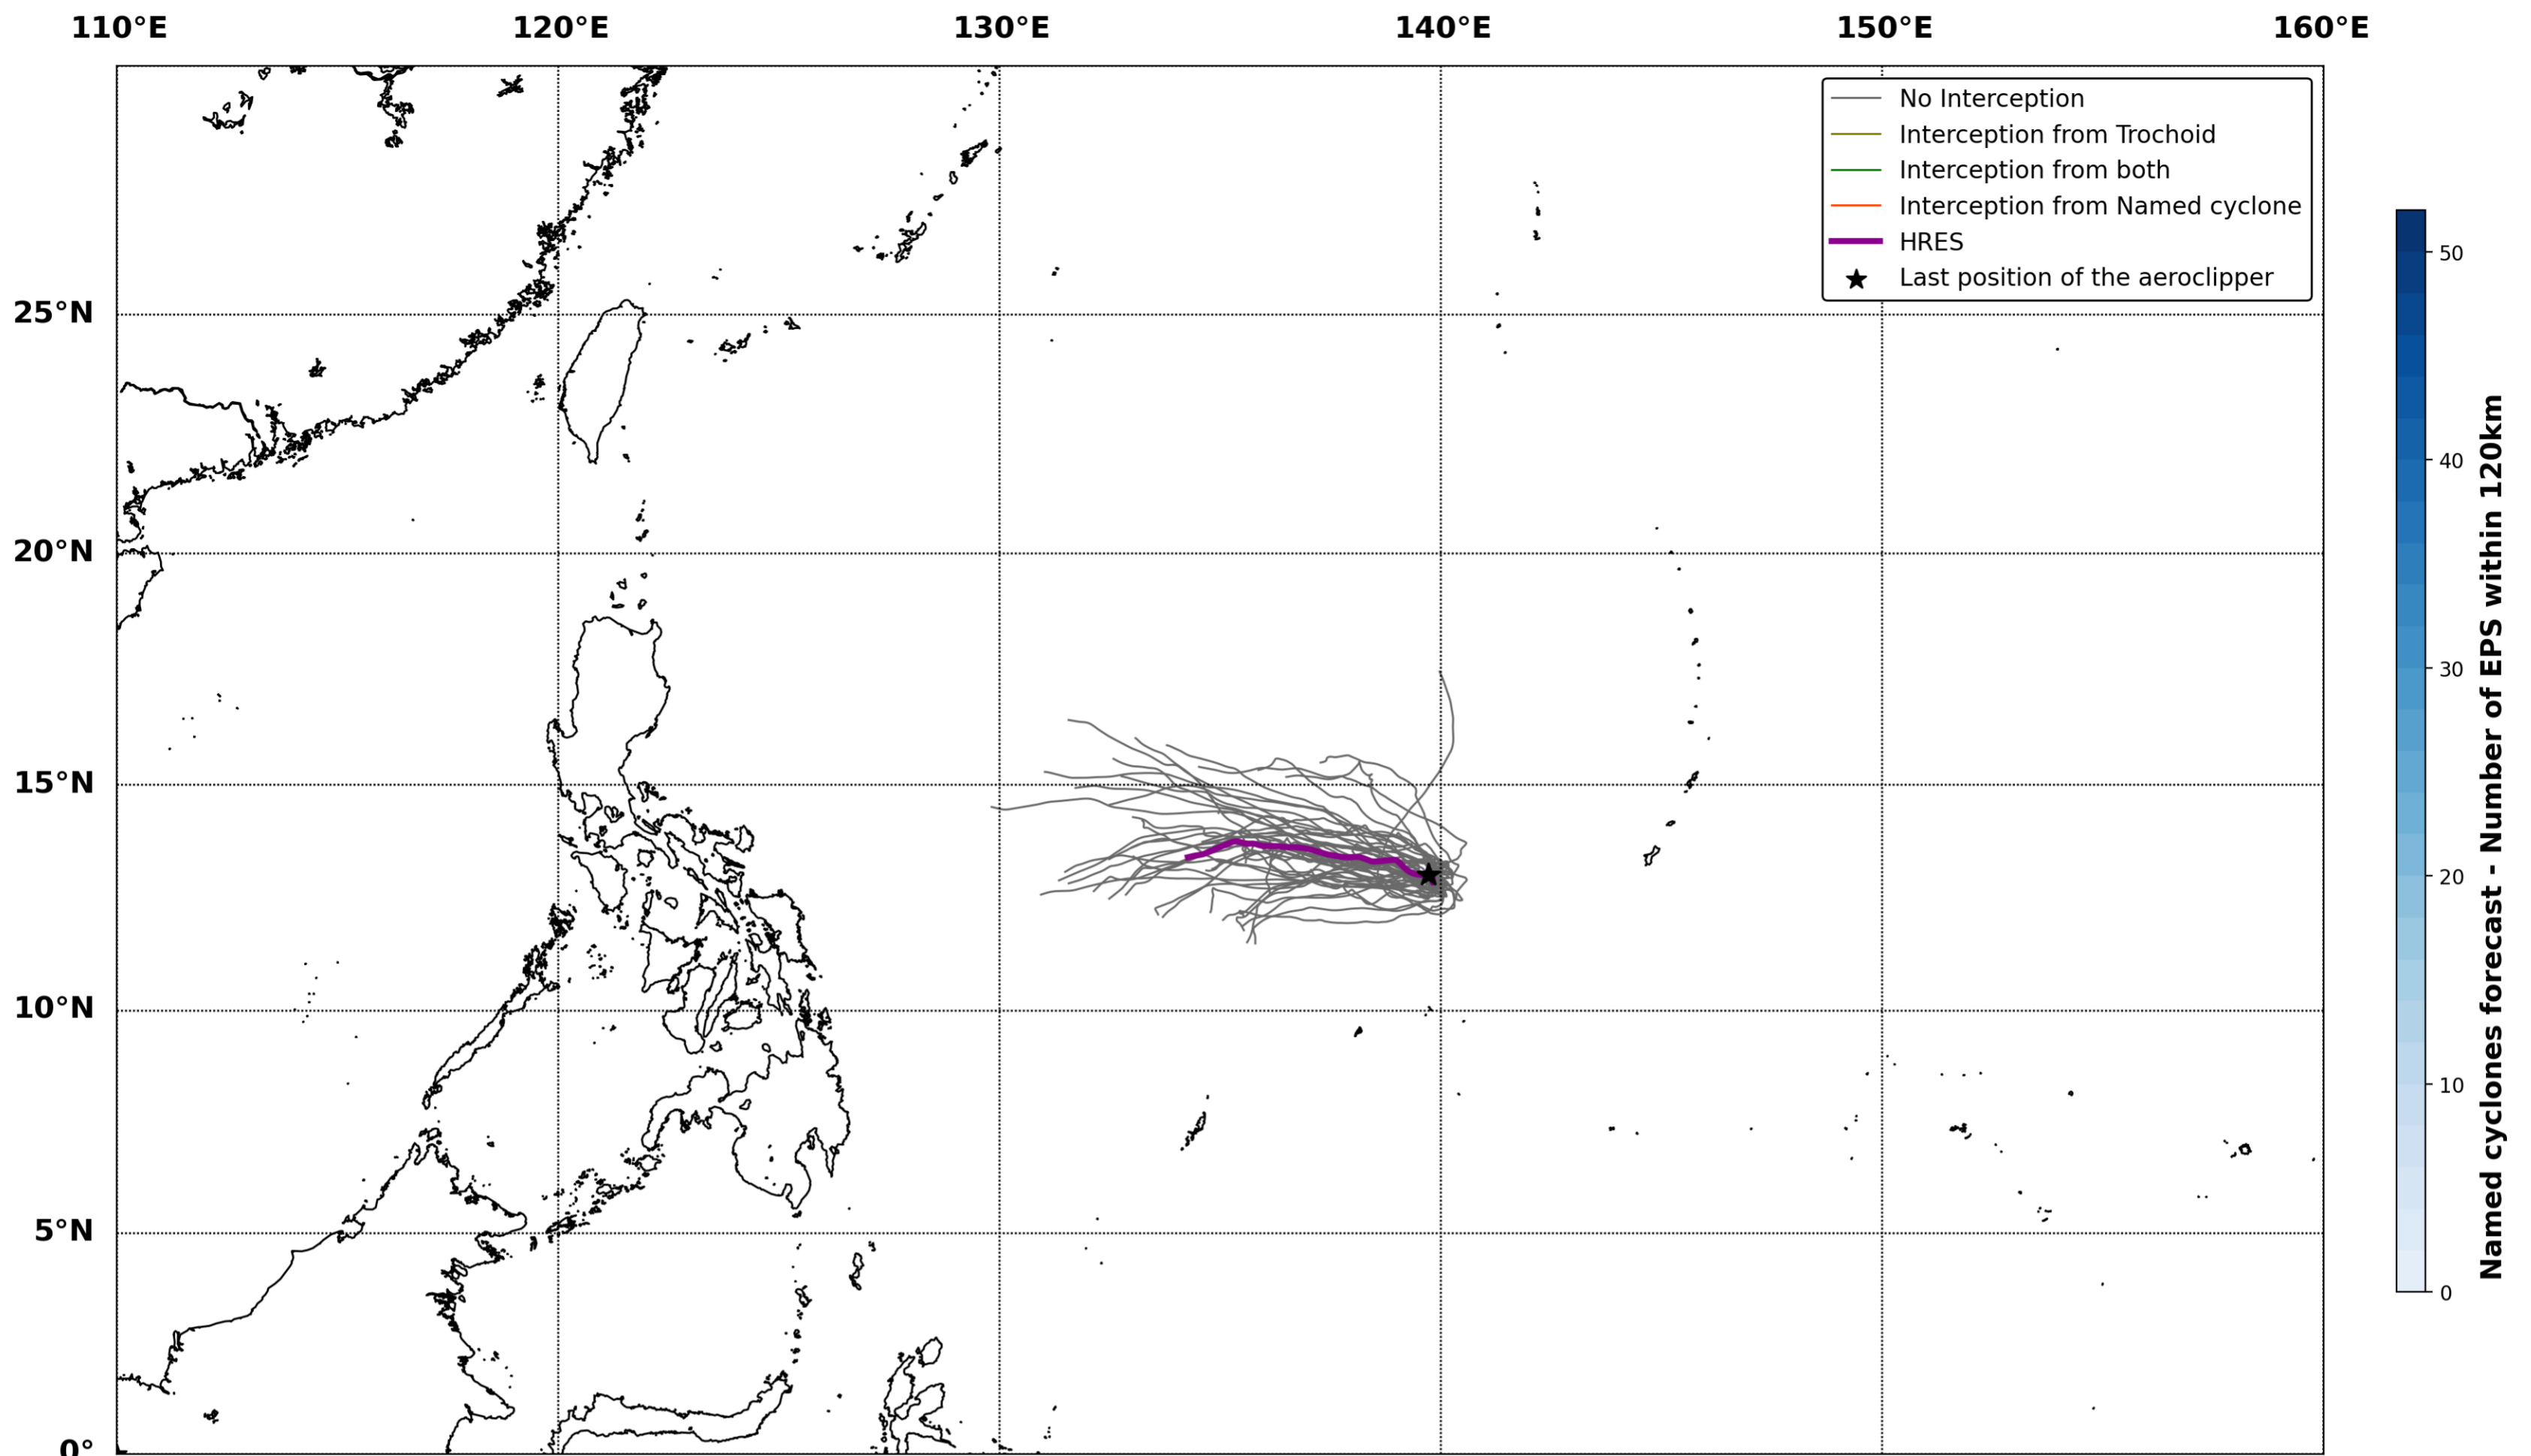

Aeroclipper ETX-U EW Intercept forecast from aeroclipper's position at 2023/10/15, 13h00 (UTC)

Aeroclipper ETX-U EW Grounding forecast from aeroclipper's position at 2023/10/15, 13h00 (UTC)