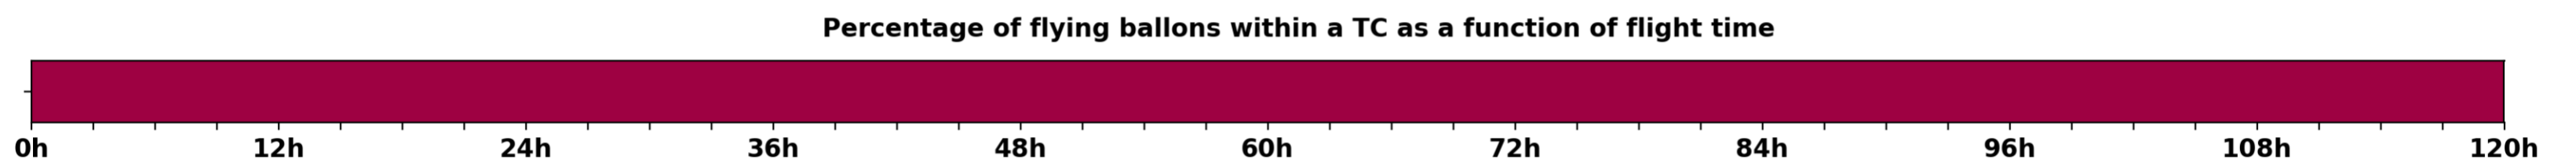

Aeroclipper ETX-U EW Intercept forecast from aeroclipper's position at 2023/10/15, 13h00 (UTC)

Aeroclipper ETX-U EW Grounding forecast from aeroclipper's position at 2023/10/15, 13h00 (UTC)