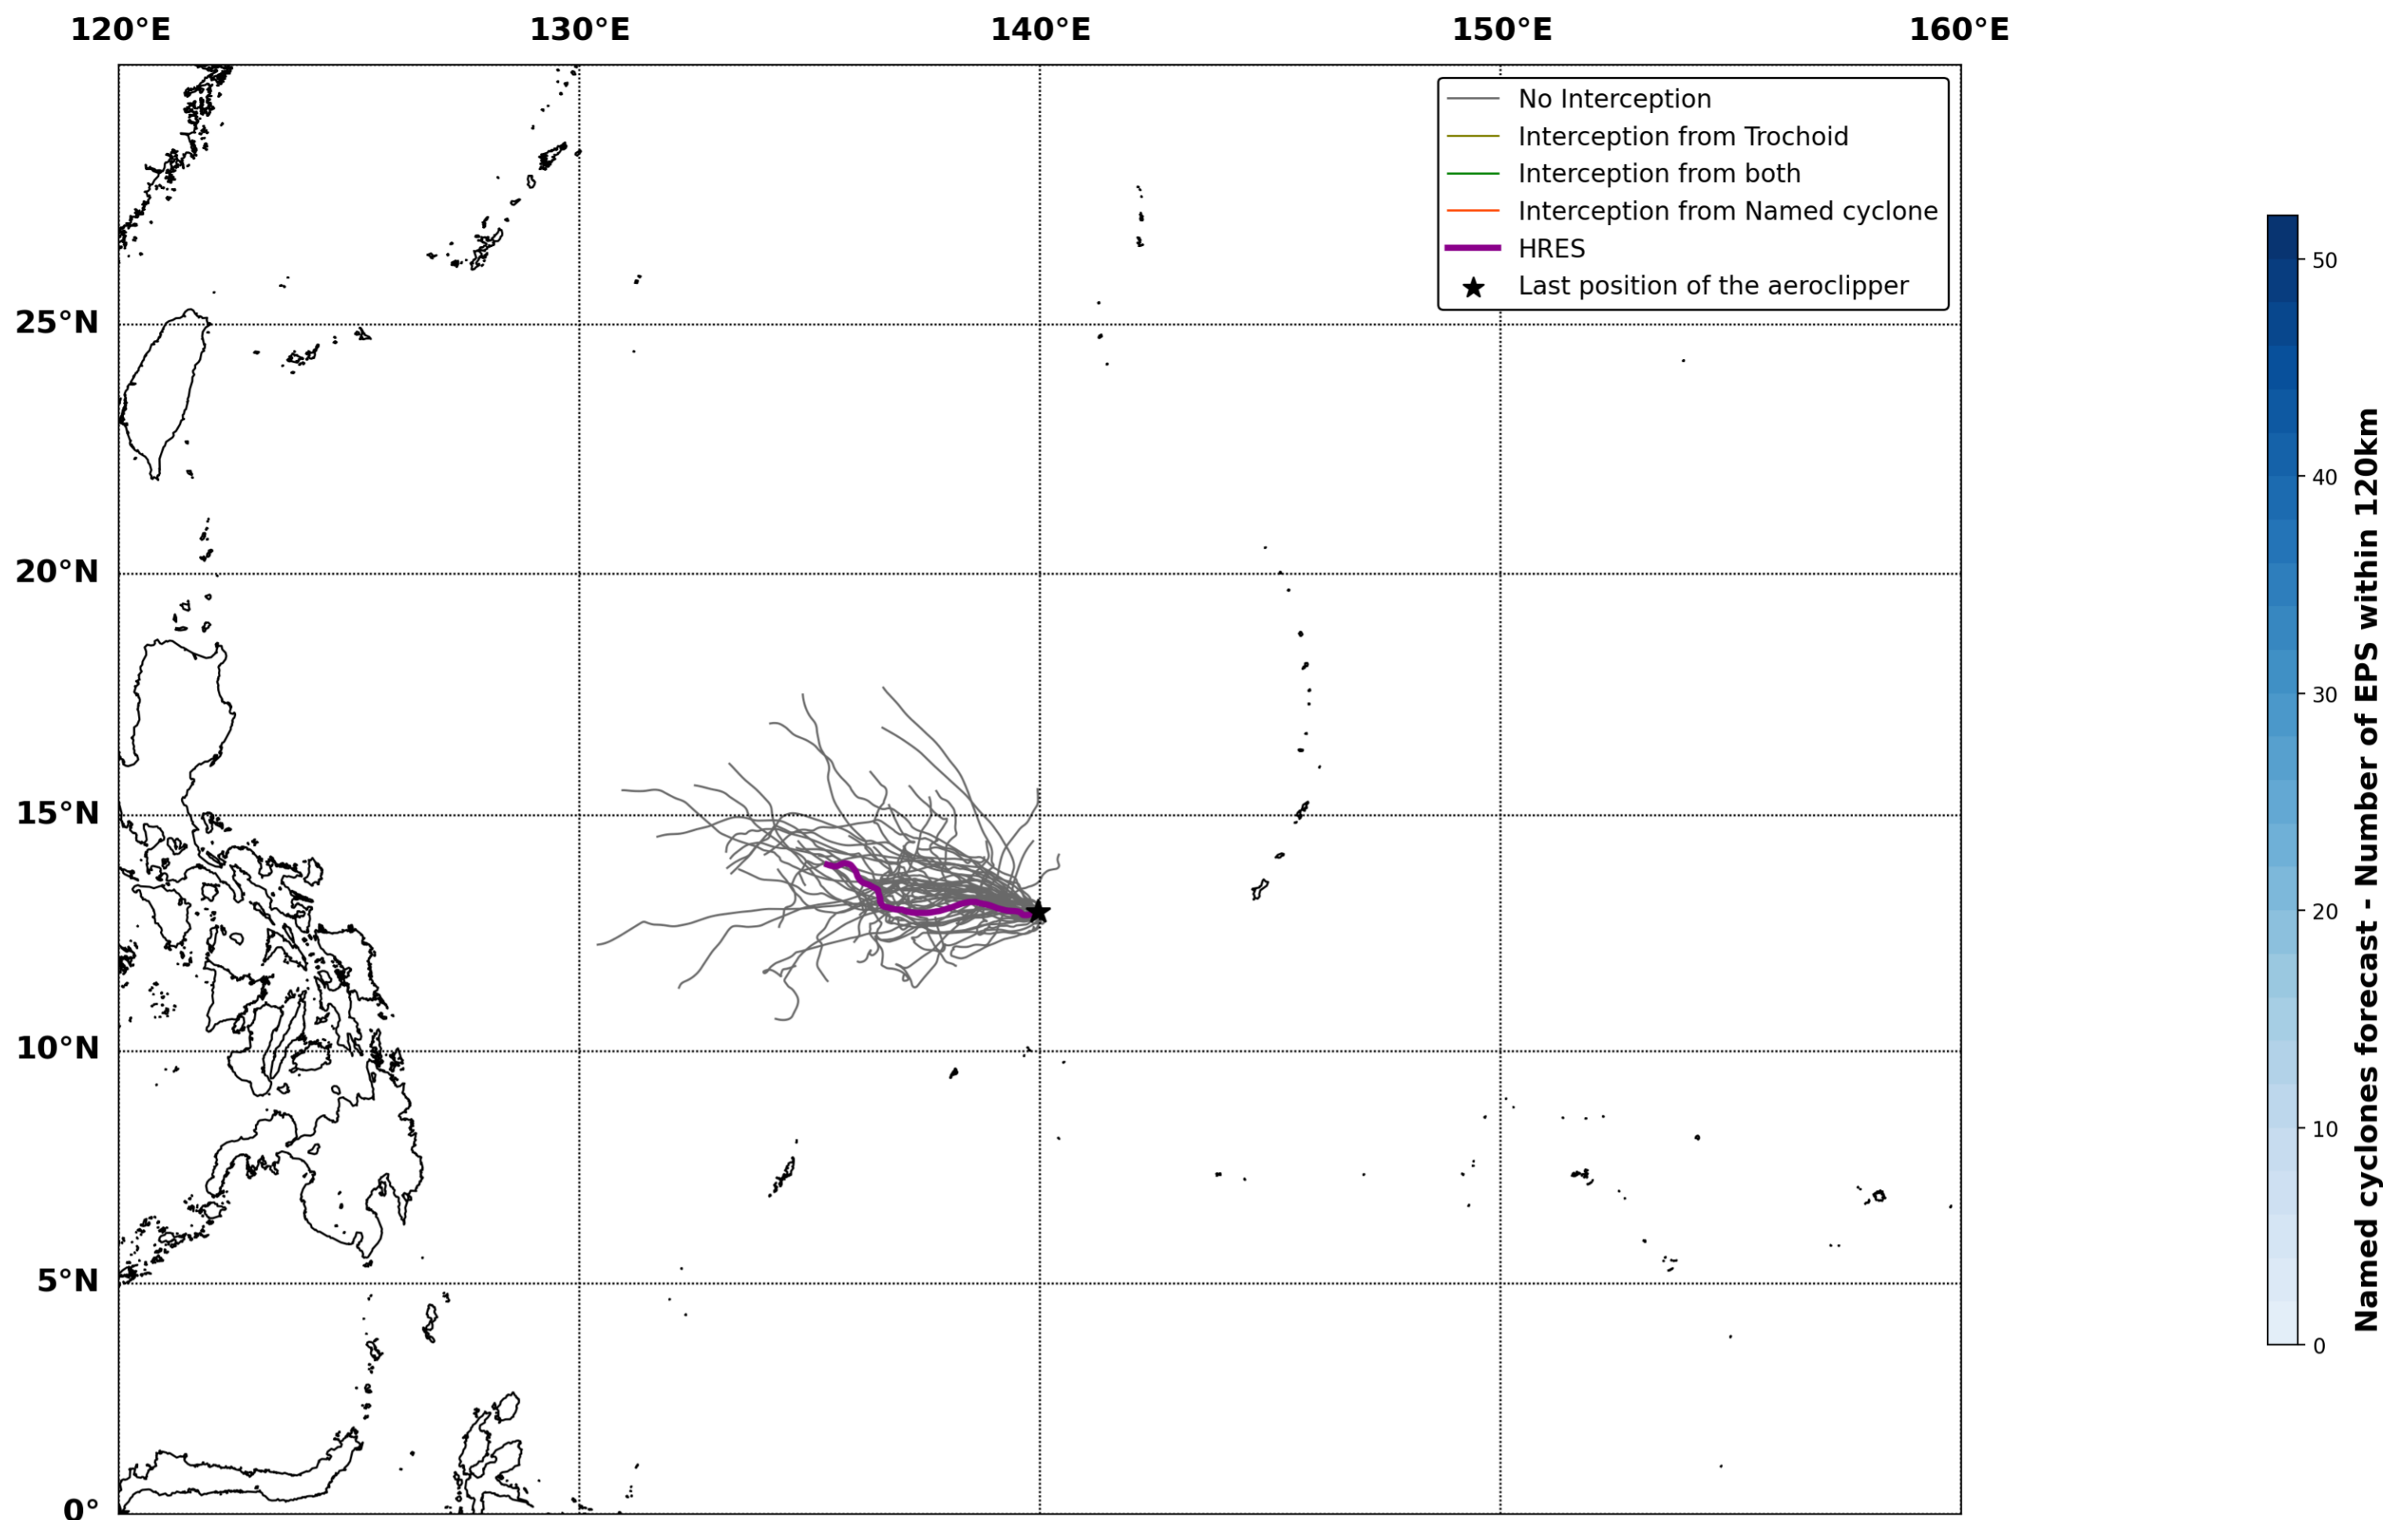

### Aeroclipper ETX-U EW Intercept forecast from aeroclipper's position at 2023/10/16, 04h00 (UTC)

### Aeroclipper ETX-U EW Grounding forecast from aeroclipper's position at 2023/10/16, 04h00 (UTC)