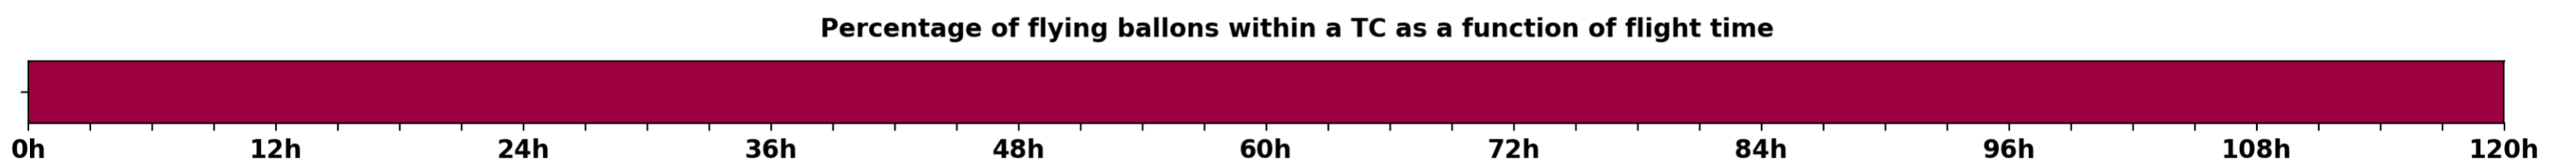

### Aeroclipper ETX-U EW Grounding forecast from aeroclipper's position at 2023/10/16, 04h00 (UTC)