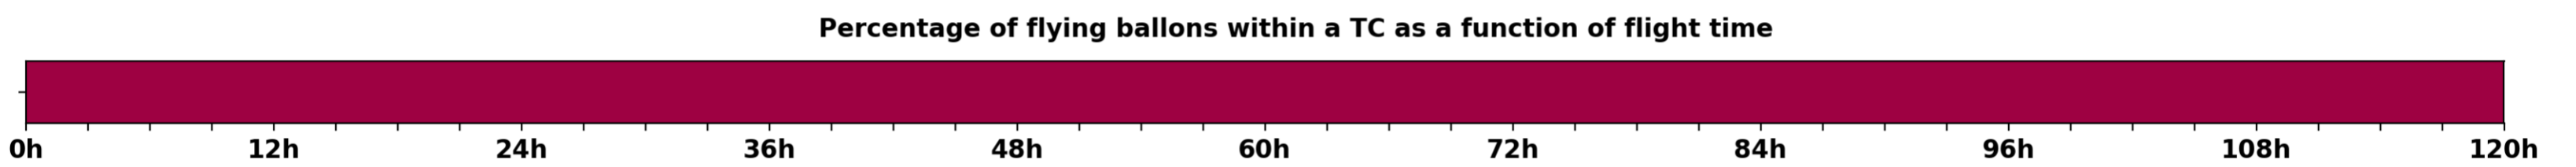

Aeroclipper ETX-U EW Intercept forecast from aeroclipper's position at 2023/10/16, 07h00 (UTC)

Aeroclipper ETX-U EW Grounding forecast from aeroclipper's position at 2023/10/16, 07h00 (UTC)