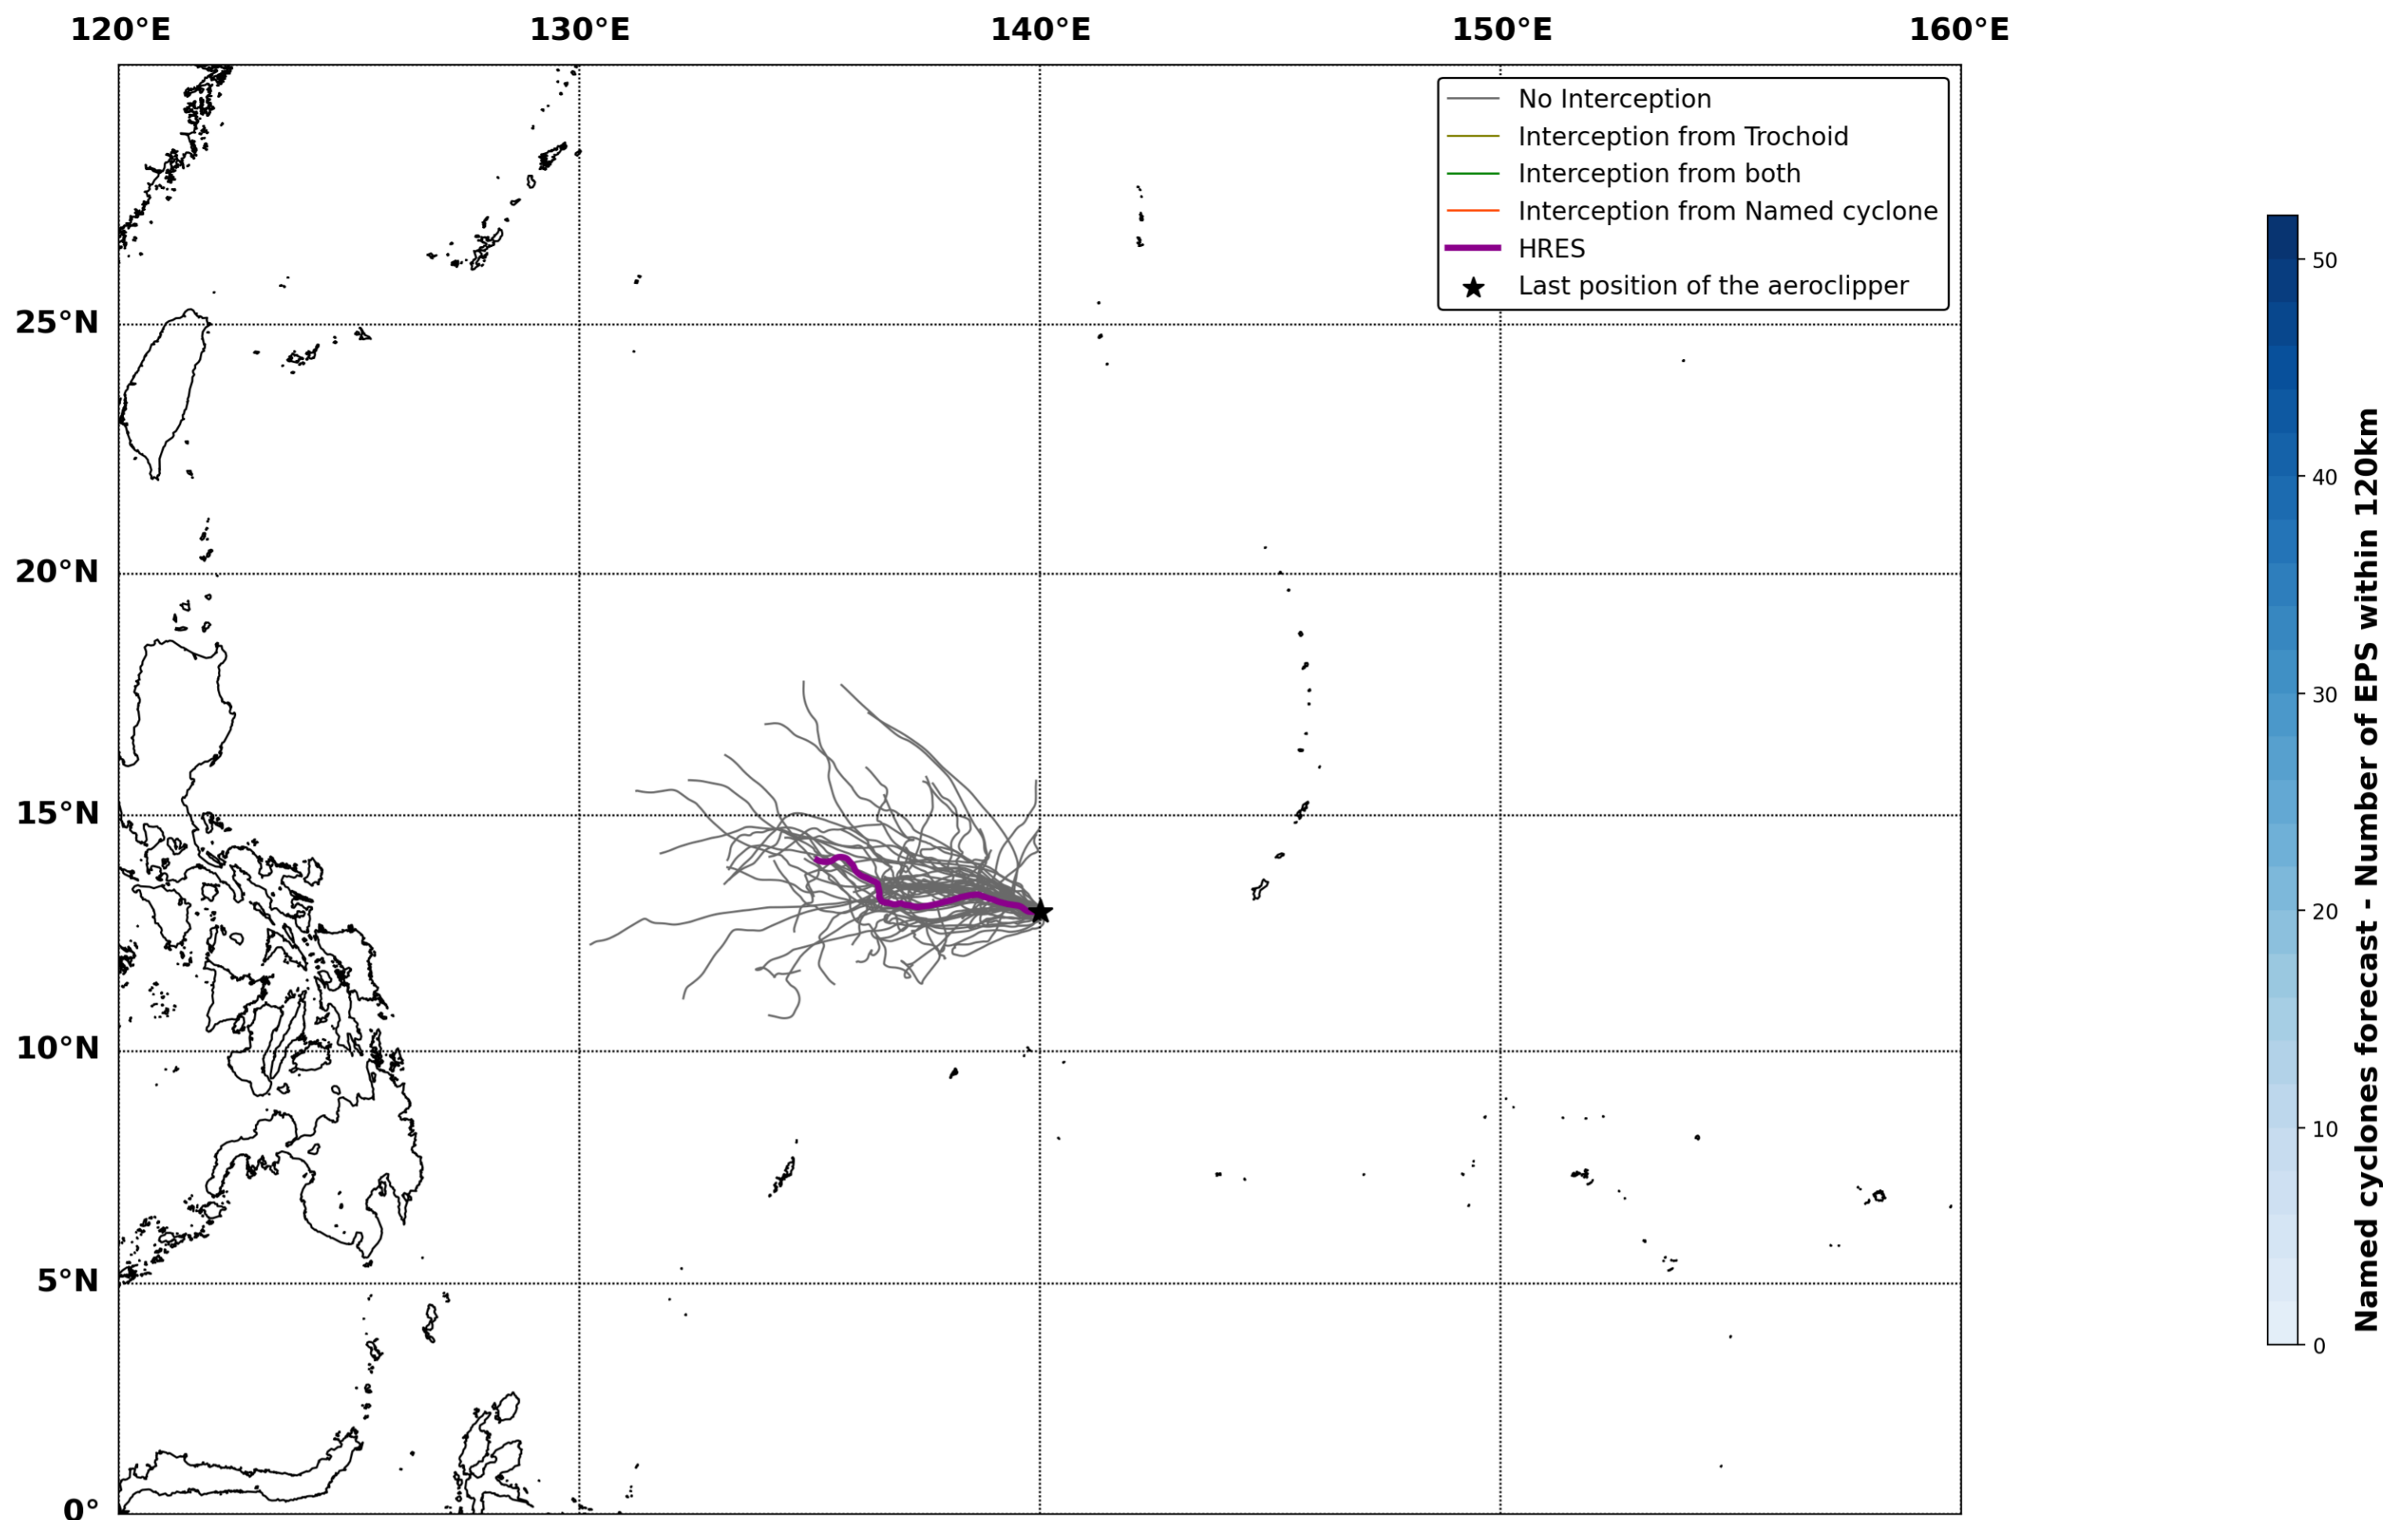

Aeroclipper ETX-U EW Intercept forecast from aeroclipper's position at 2023/10/16, 07h00 (UTC)

Aeroclipper ETX-U EW Grounding forecast from aeroclipper's position at 2023/10/16, 07h00 (UTC)