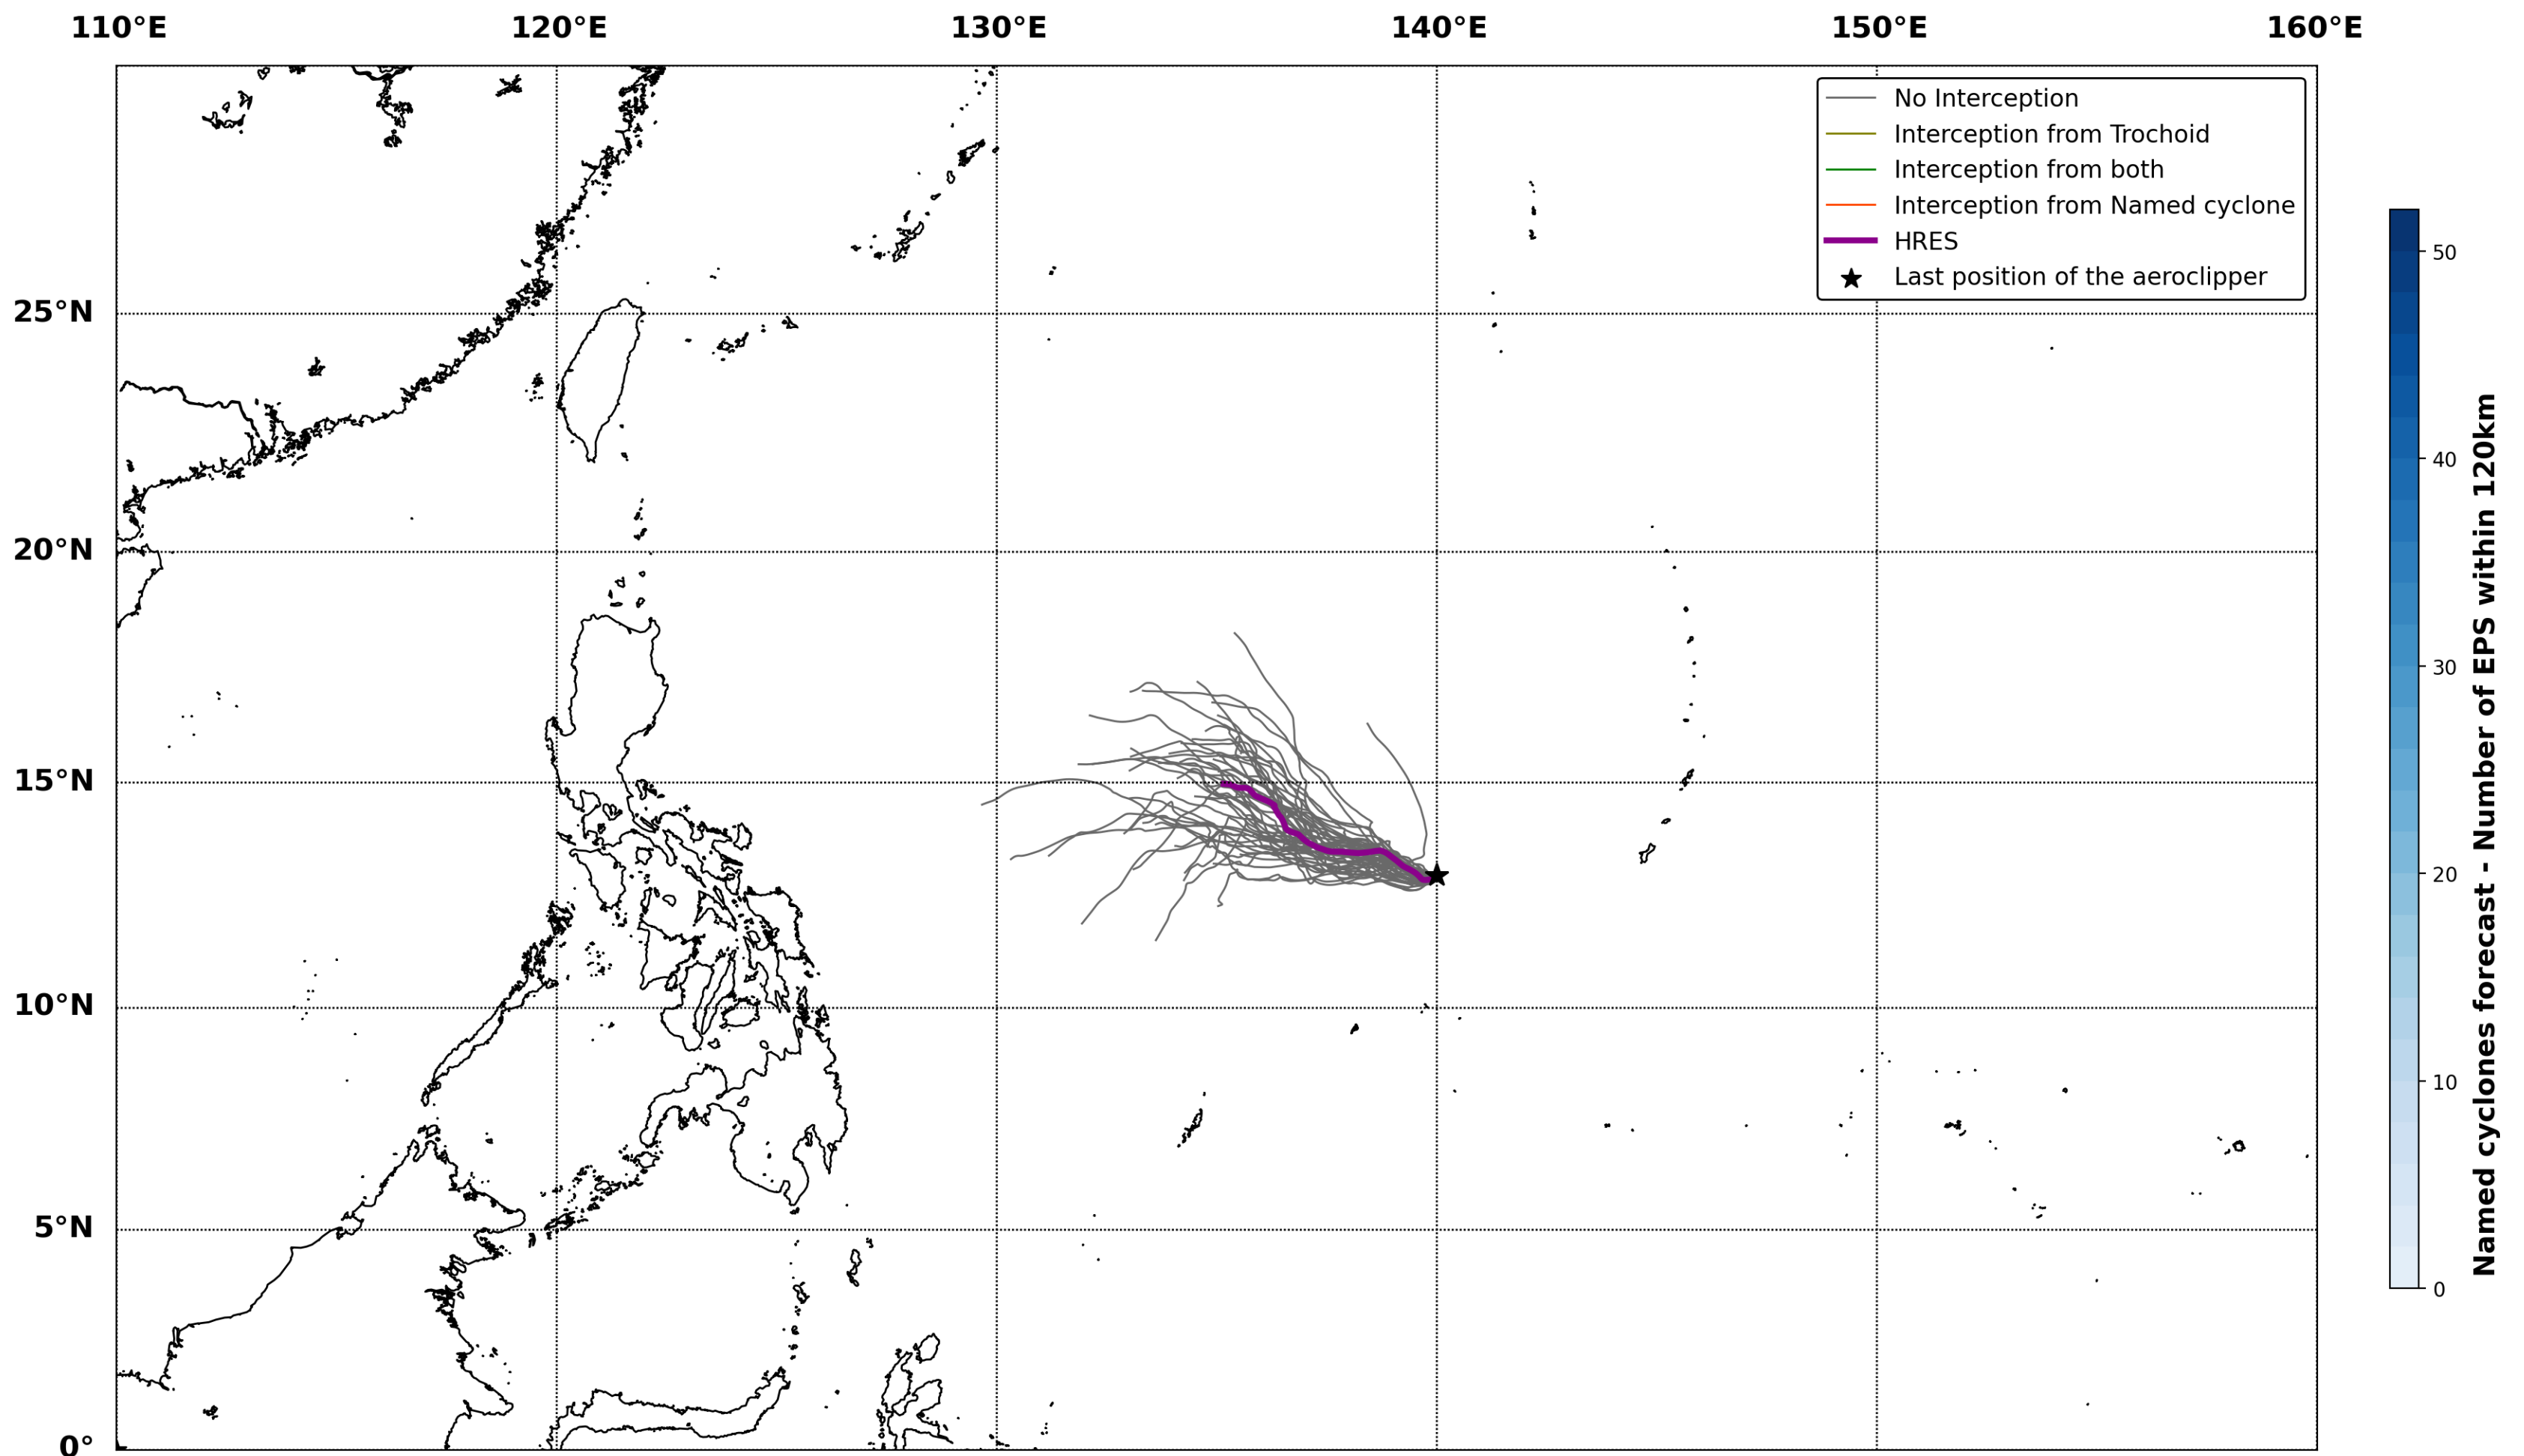

Aeroclipper ETX-U EW Intercept forecast from aeroclipper's position at 2023/10/16, 10h00 (UTC)

Aeroclipper ETX-U EW Grounding forecast from aeroclipper's position at 2023/10/16, 10h00 (UTC)