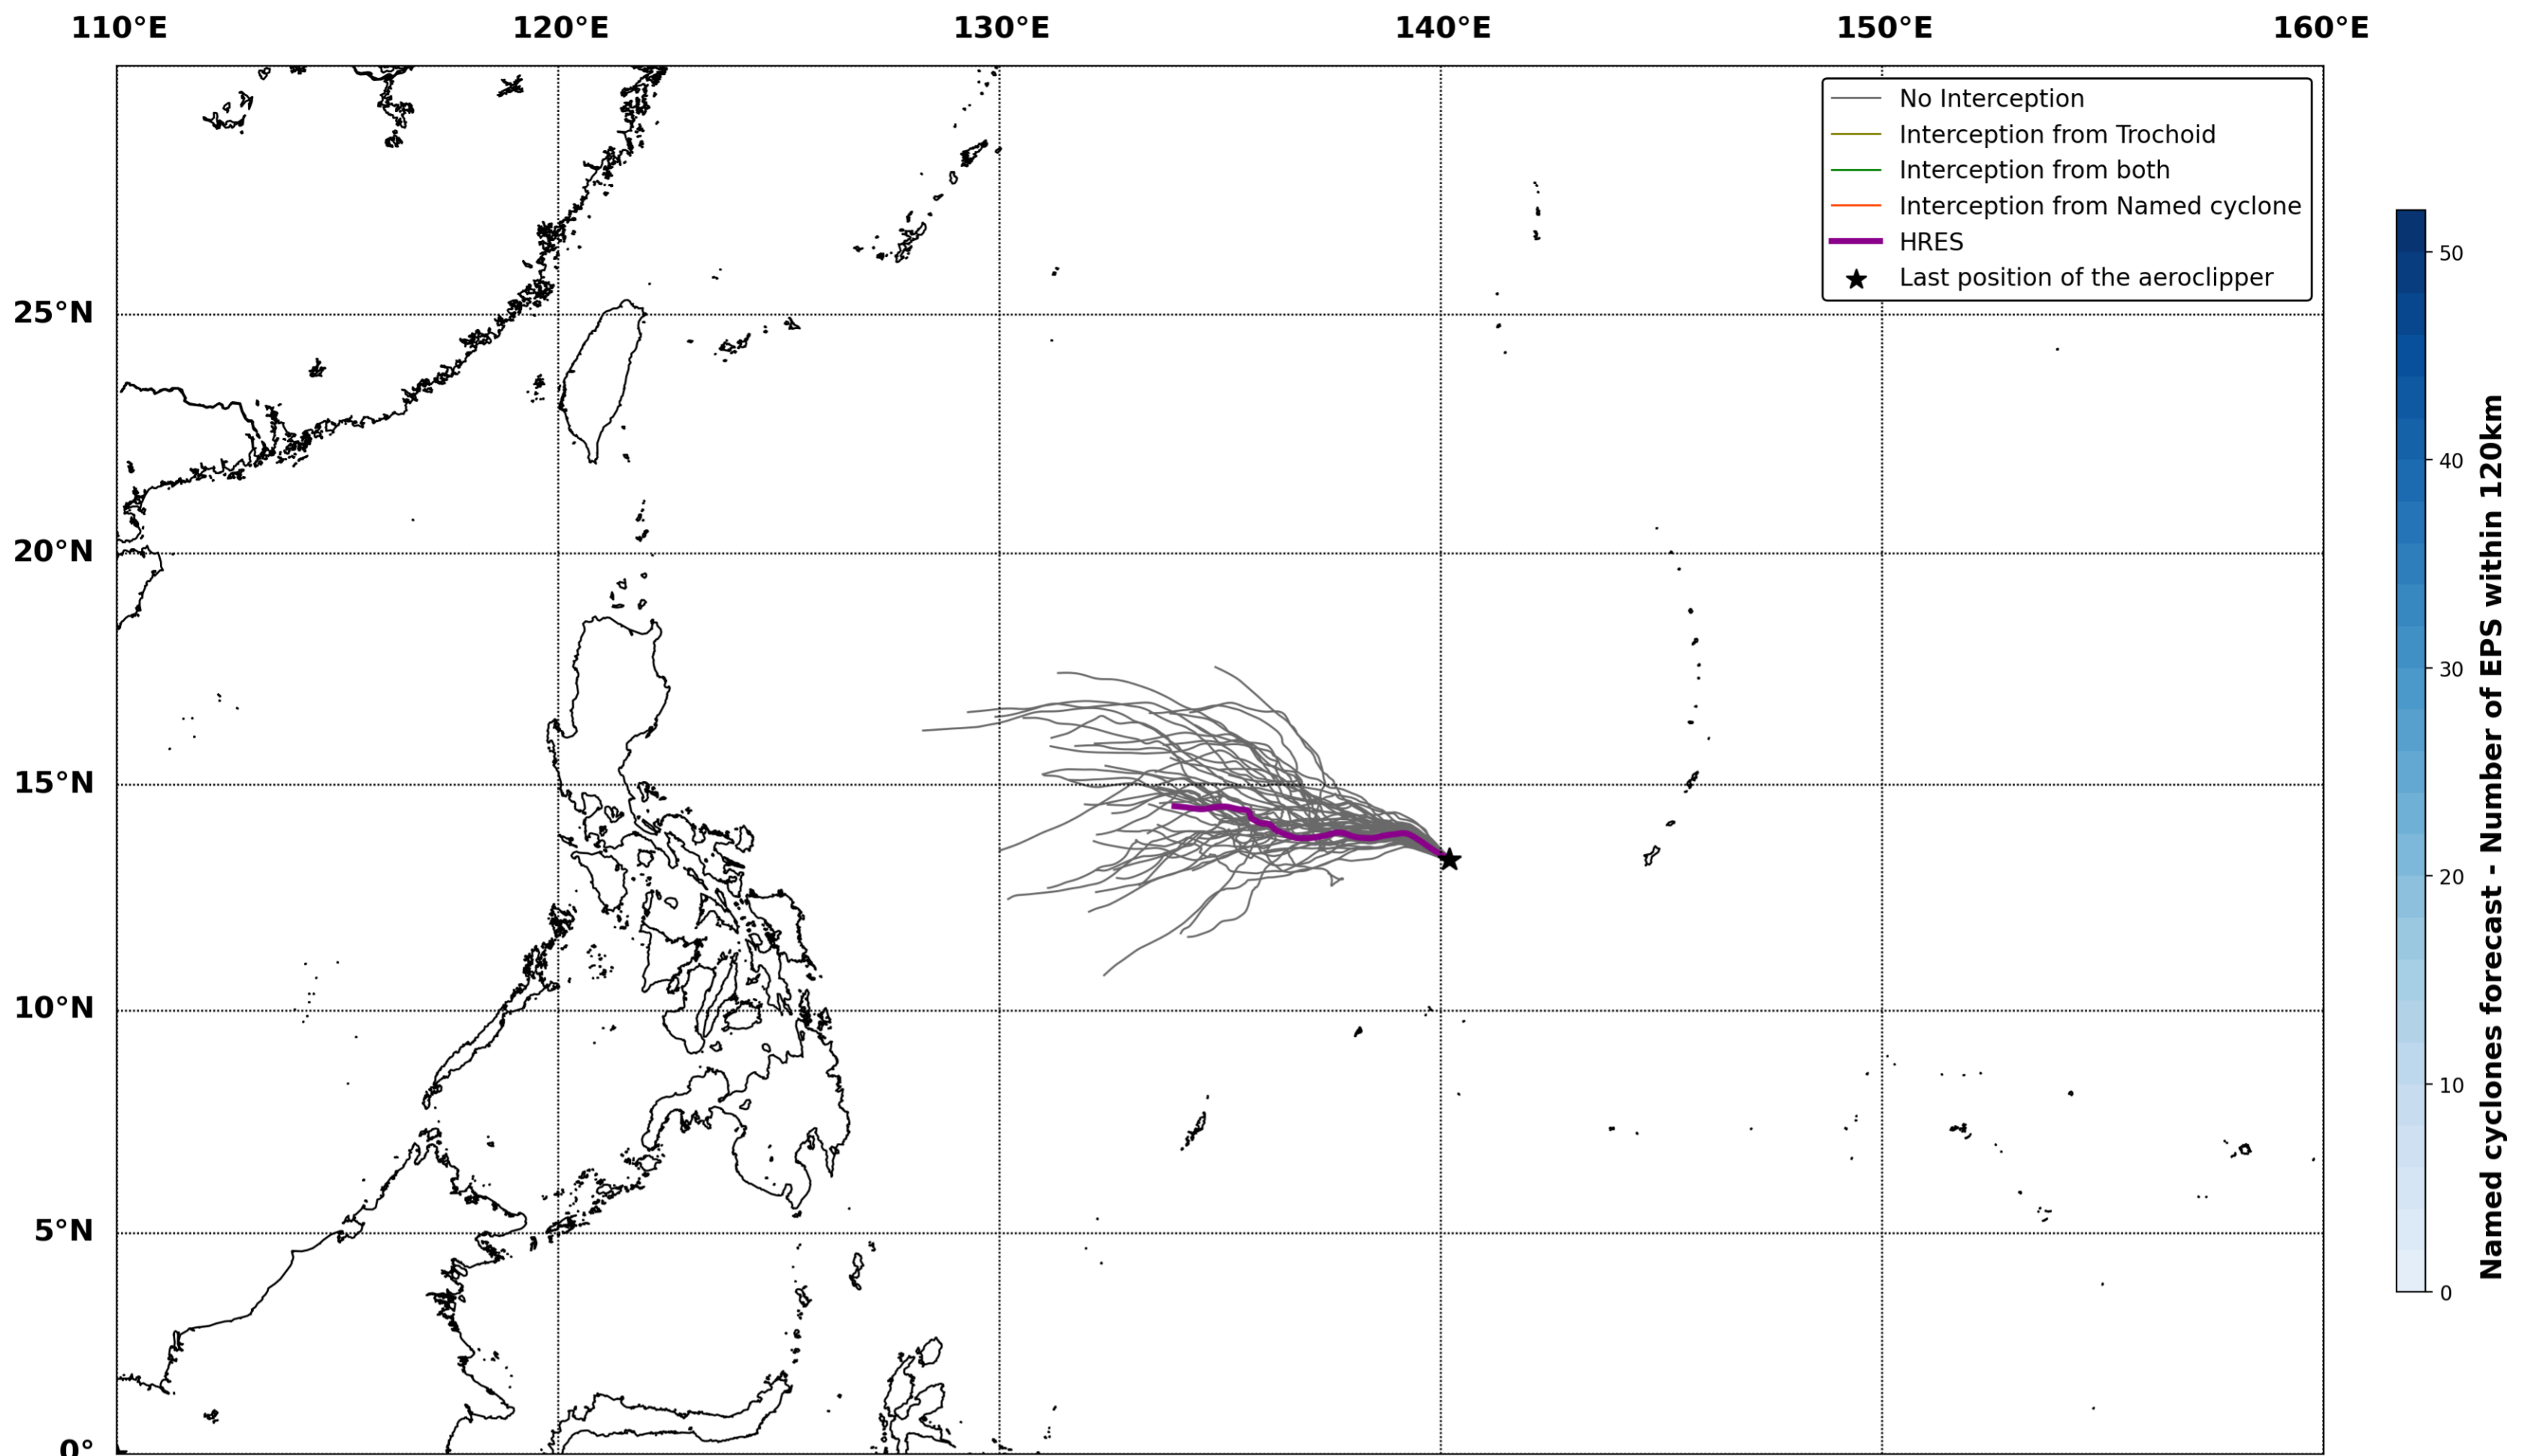

Aeroclipper ETX-U EW Intercept forecast from aeroclipper's position at 2023/10/16, 22h00 (UTC)

Aeroclipper ETX-U EW Grounding forecast from aeroclipper's position at 2023/10/16, 22h00 (UTC)