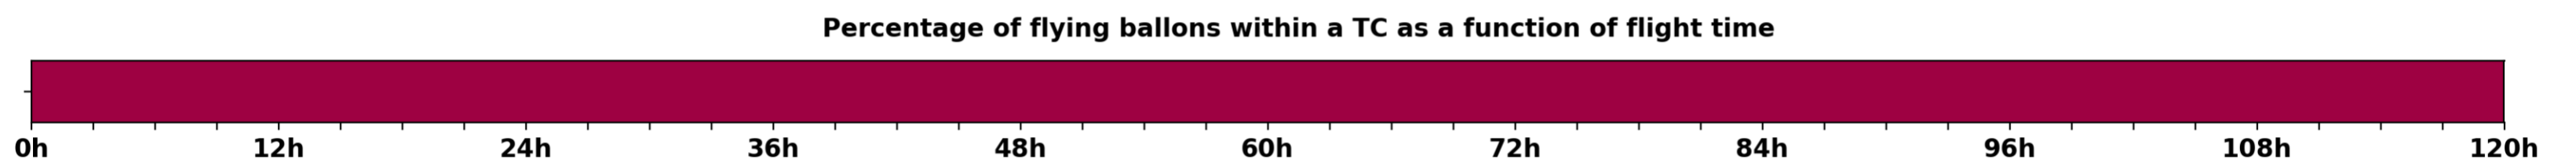

Aeroclipper ETX-U EW Intercept forecast from aeroclipper's position at 2023/10/16, 22h00 (UTC)

Aeroclipper ETX-U EW Grounding forecast from aeroclipper's position at 2023/10/16, 22h00 (UTC)