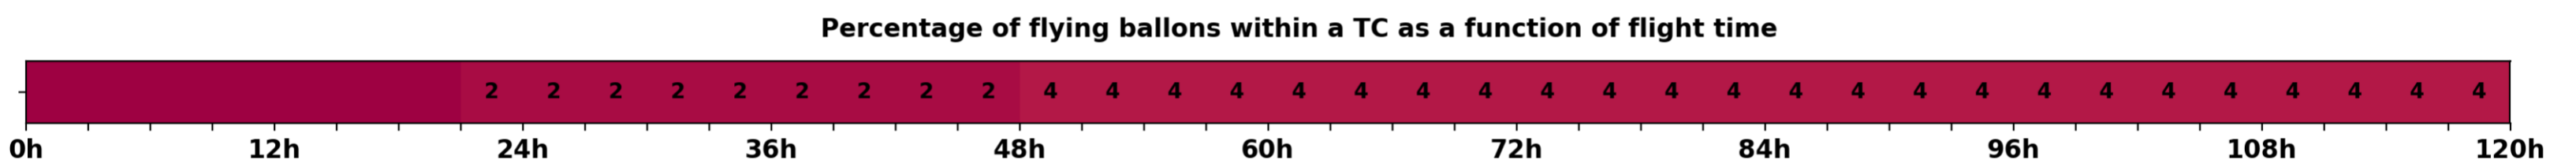

Aeroclipper ETX-U EW Intercept forecast from aeroclipper's position at 2023/10/17, 10h00 (UTC)

Aeroclipper ETX-U EW Grounding forecast from aeroclipper's position at 2023/10/17, 10h00 (UTC)