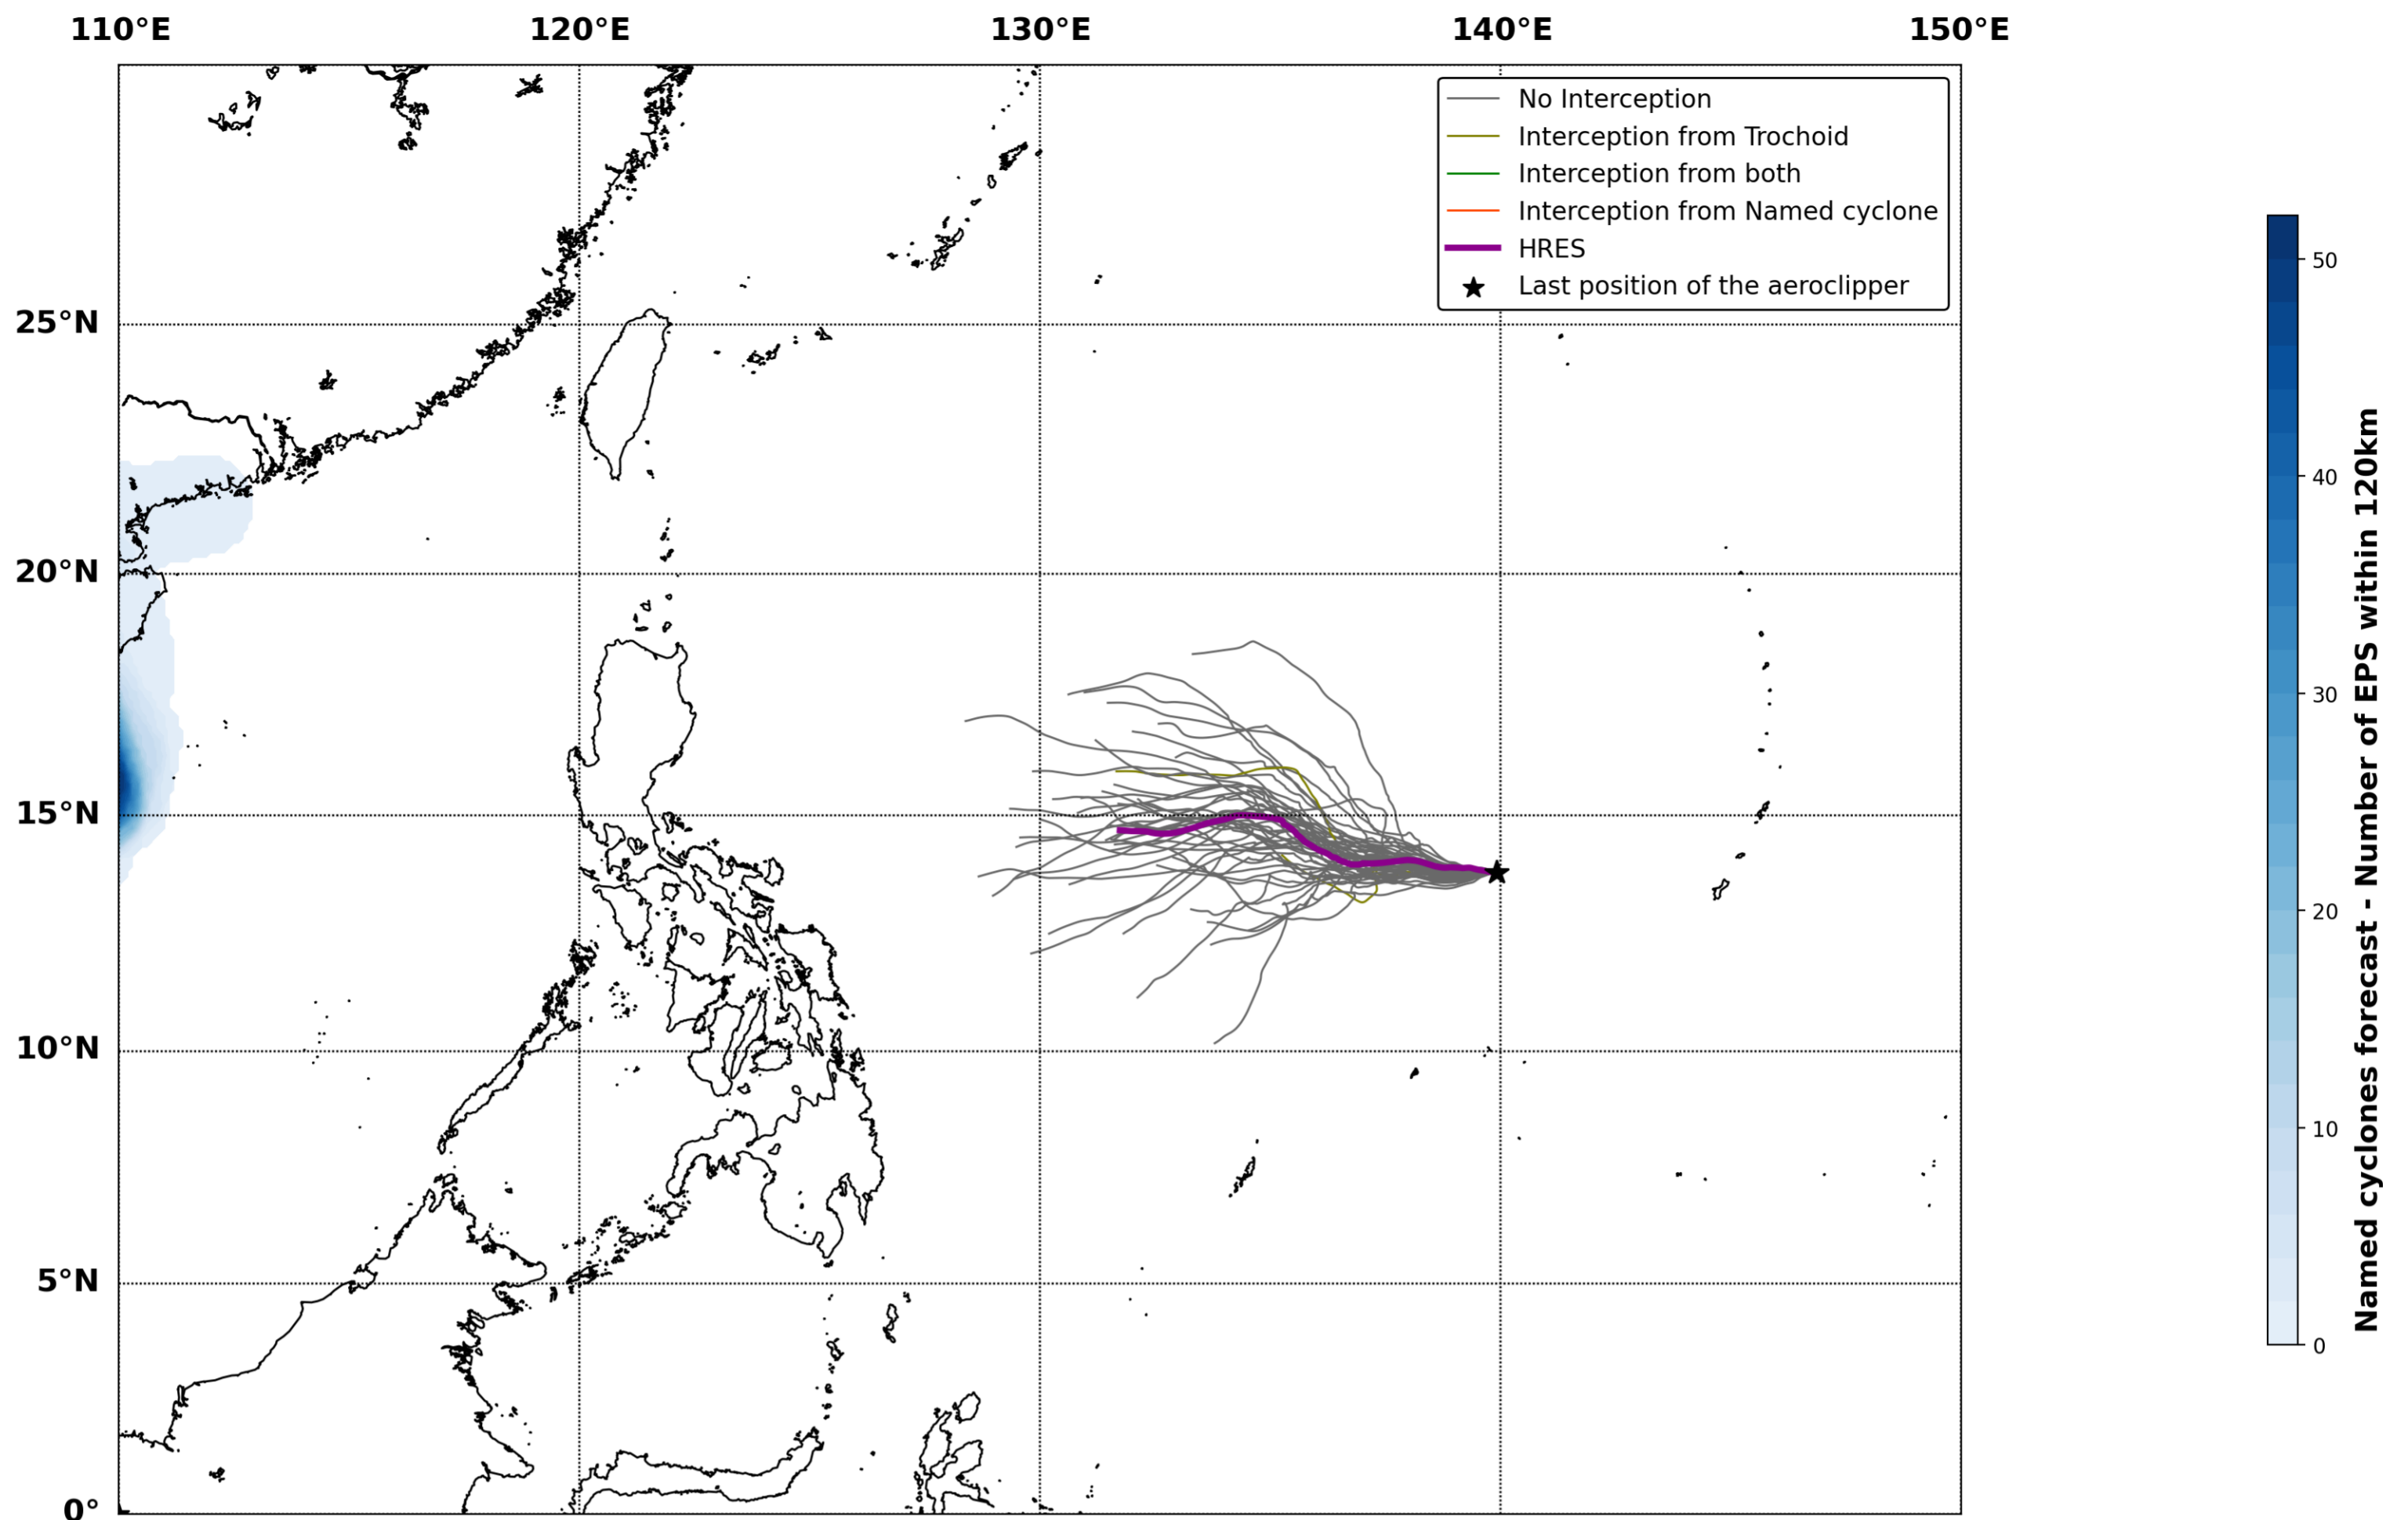

Aeroclipper ETX-U EW Intercept forecast from aeroclipper's position at 2023/10/17, 10h00 (UTC)

Aeroclipper ETX-U EW Grounding forecast from aeroclipper's position at 2023/10/17, 10h00 (UTC)