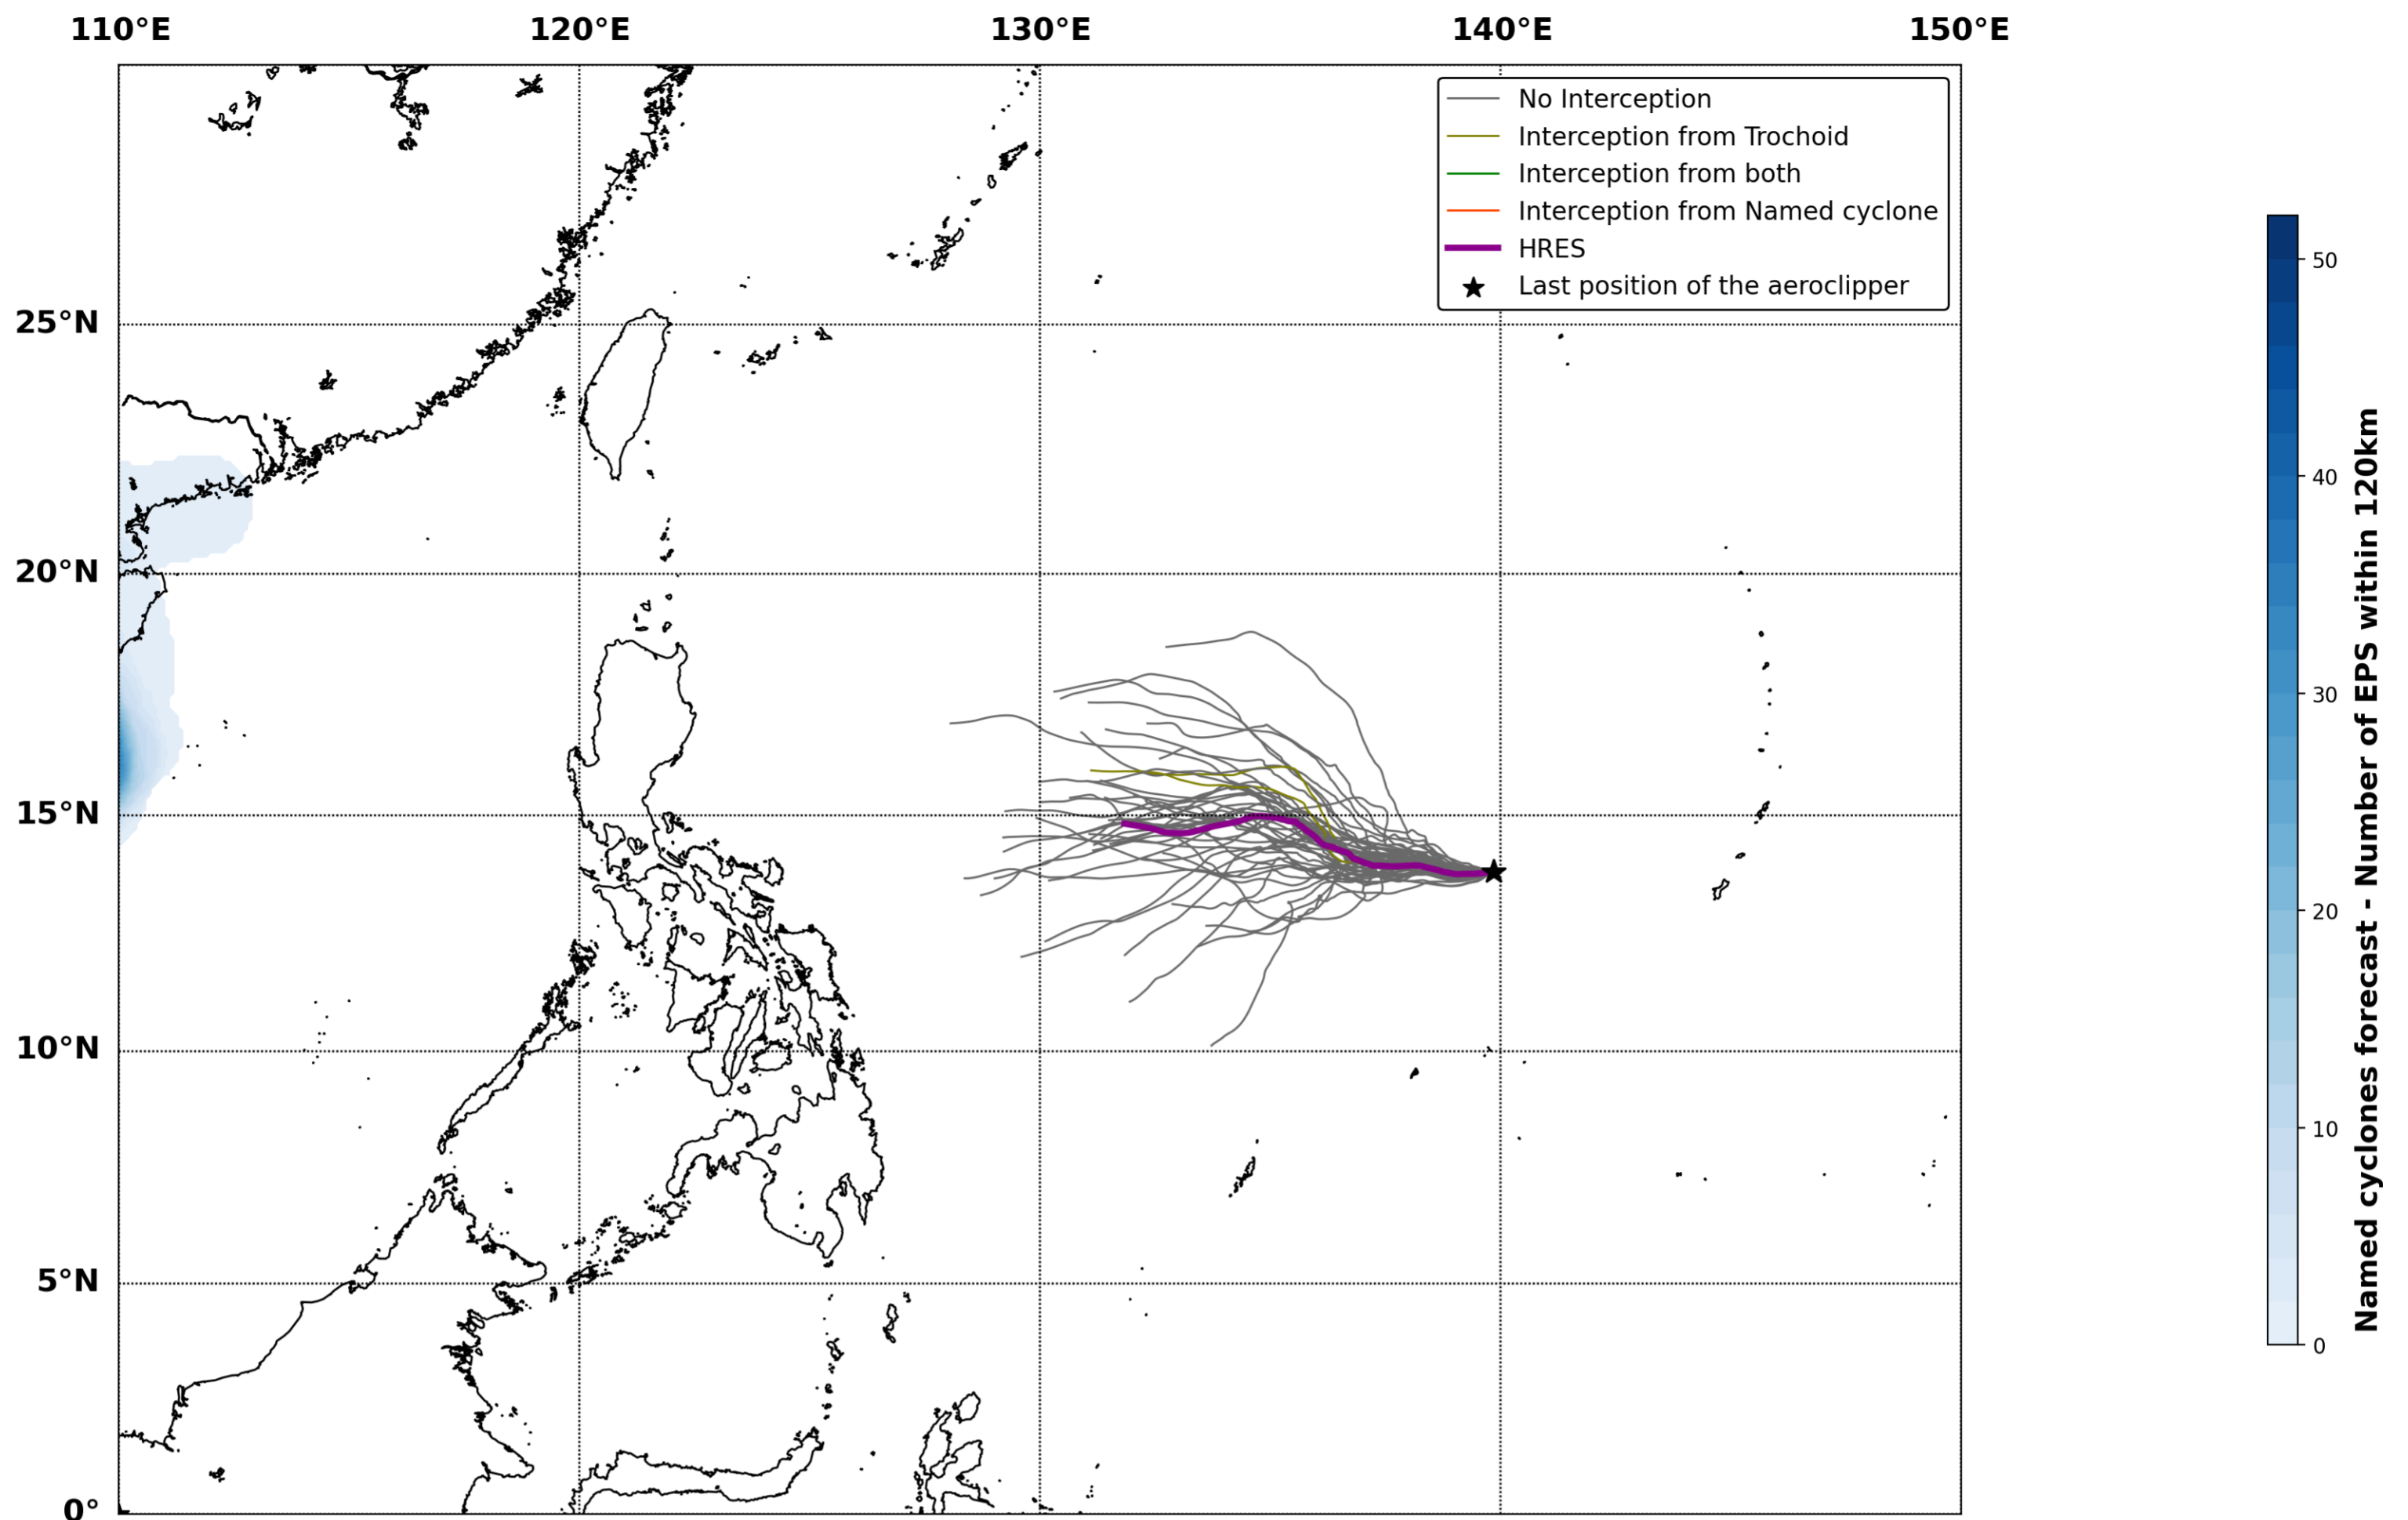

Aeroclipper ETX-U EW Intercept forecast from aeroclipper's position at 2023/10/17, 13h00 (UTC)

Aeroclipper ETX-U EW Grounding forecast from aeroclipper's position at 2023/10/17, 13h00 (UTC)