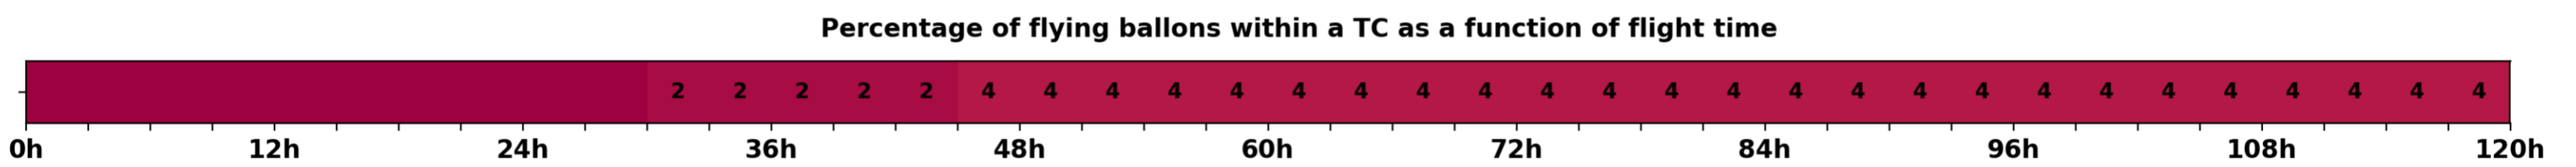

Aeroclipper ETX-U EW Intercept forecast from aeroclipper's position at 2023/10/17, 13h00 (UTC)

Aeroclipper ETX-U EW Grounding forecast from aeroclipper's position at 2023/10/17, 13h00 (UTC)