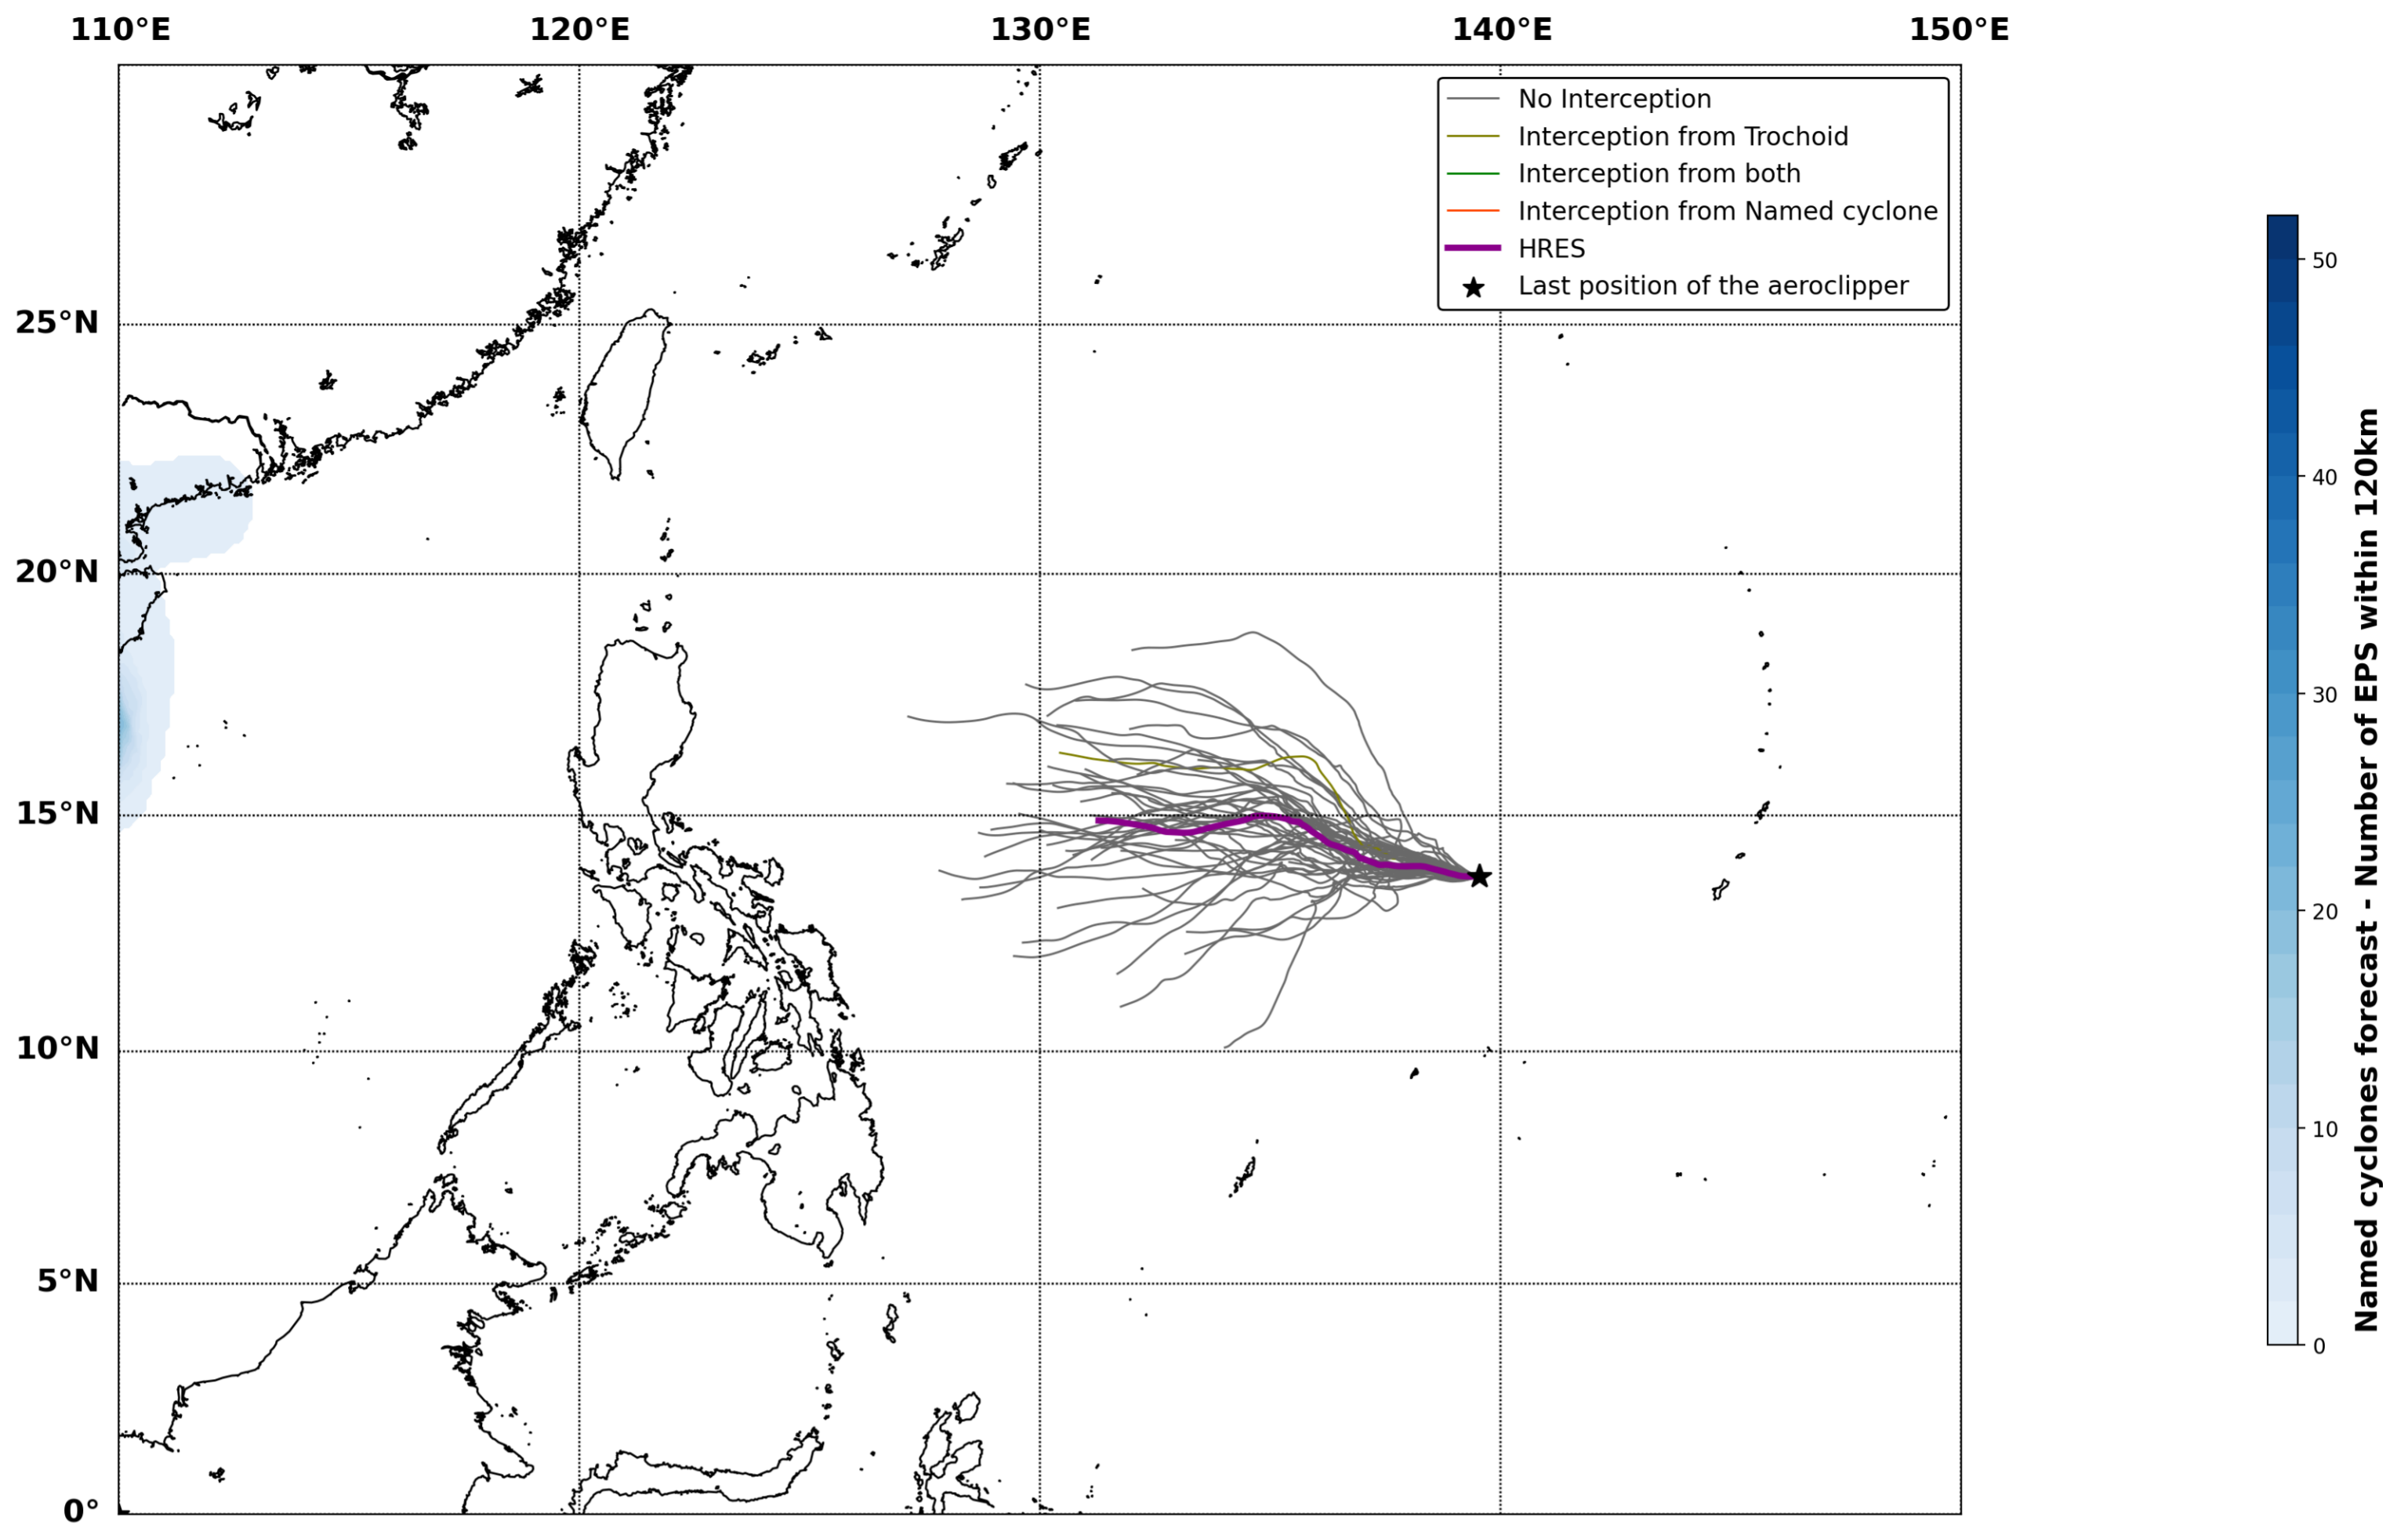

Aeroclipper ETX-U EW Intercept forecast from aeroclipper's position at 2023/10/17, 19h00 (UTC)

Aeroclipper ETX-U EW Grounding forecast from aeroclipper's position at 2023/10/17, 19h00 (UTC)