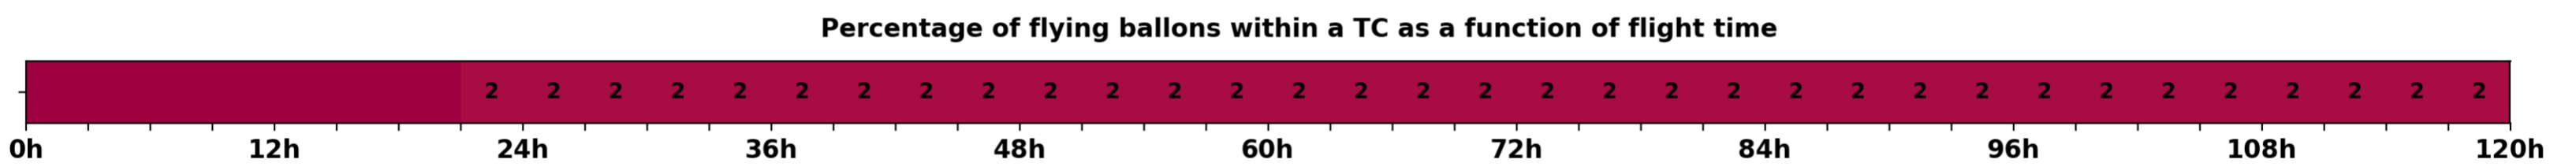

Aeroclipper ETX-U EW Intercept forecast from aeroclipper's position at 2023/10/17, 19h00 (UTC)

Aeroclipper ETX-U EW Grounding forecast from aeroclipper's position at 2023/10/17, 19h00 (UTC)