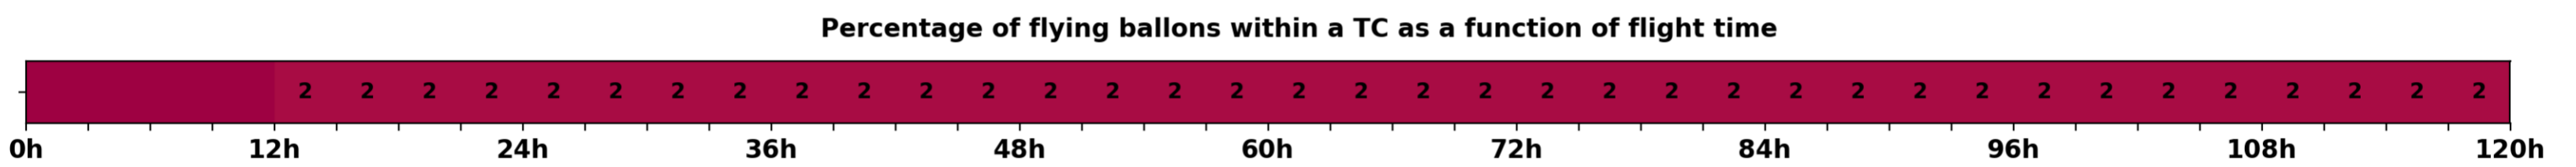

Aeroclipper ETX-U EW Intercept forecast from aeroclipper's position at 2023/10/17, 22h00 (UTC)

Aeroclipper ETX-U EW Grounding forecast from aeroclipper's position at 2023/10/17, 22h00 (UTC)