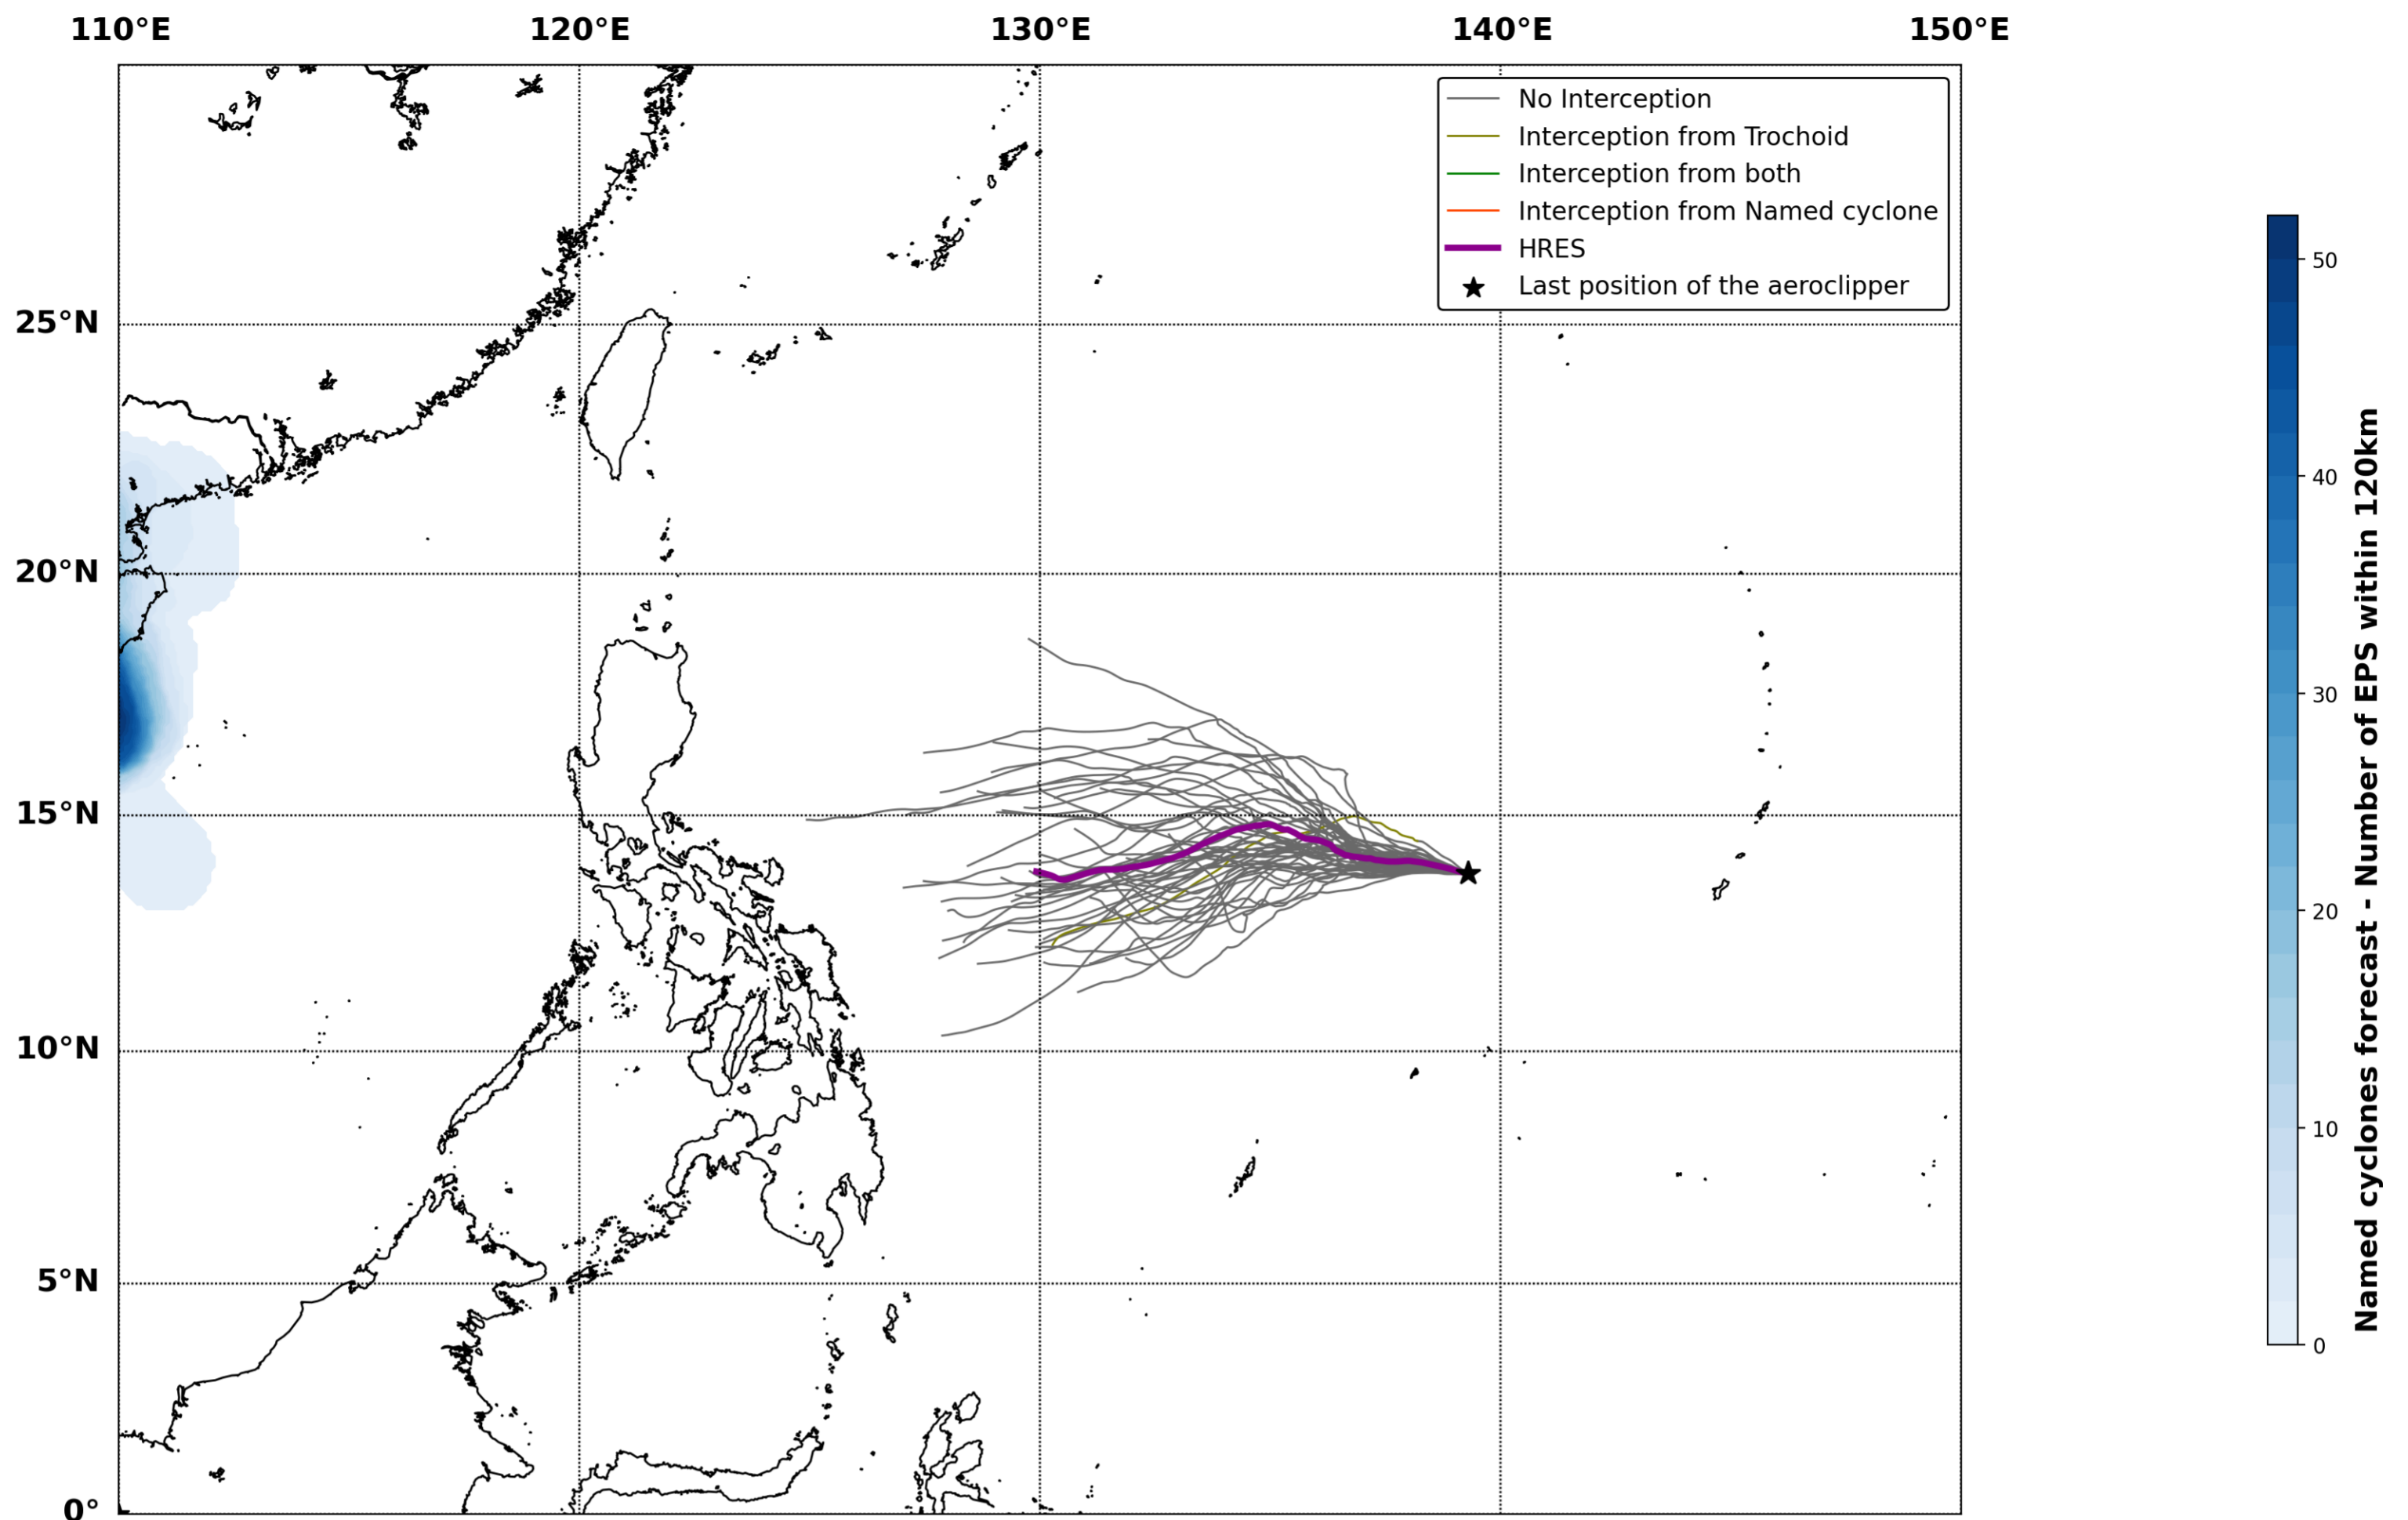

Aeroclipper ETX-U EW Intercept forecast from aeroclipper's position at 2023/10/17, 22h00 (UTC)

Aeroclipper ETX-U EW Grounding forecast from aeroclipper's position at 2023/10/17, 22h00 (UTC)