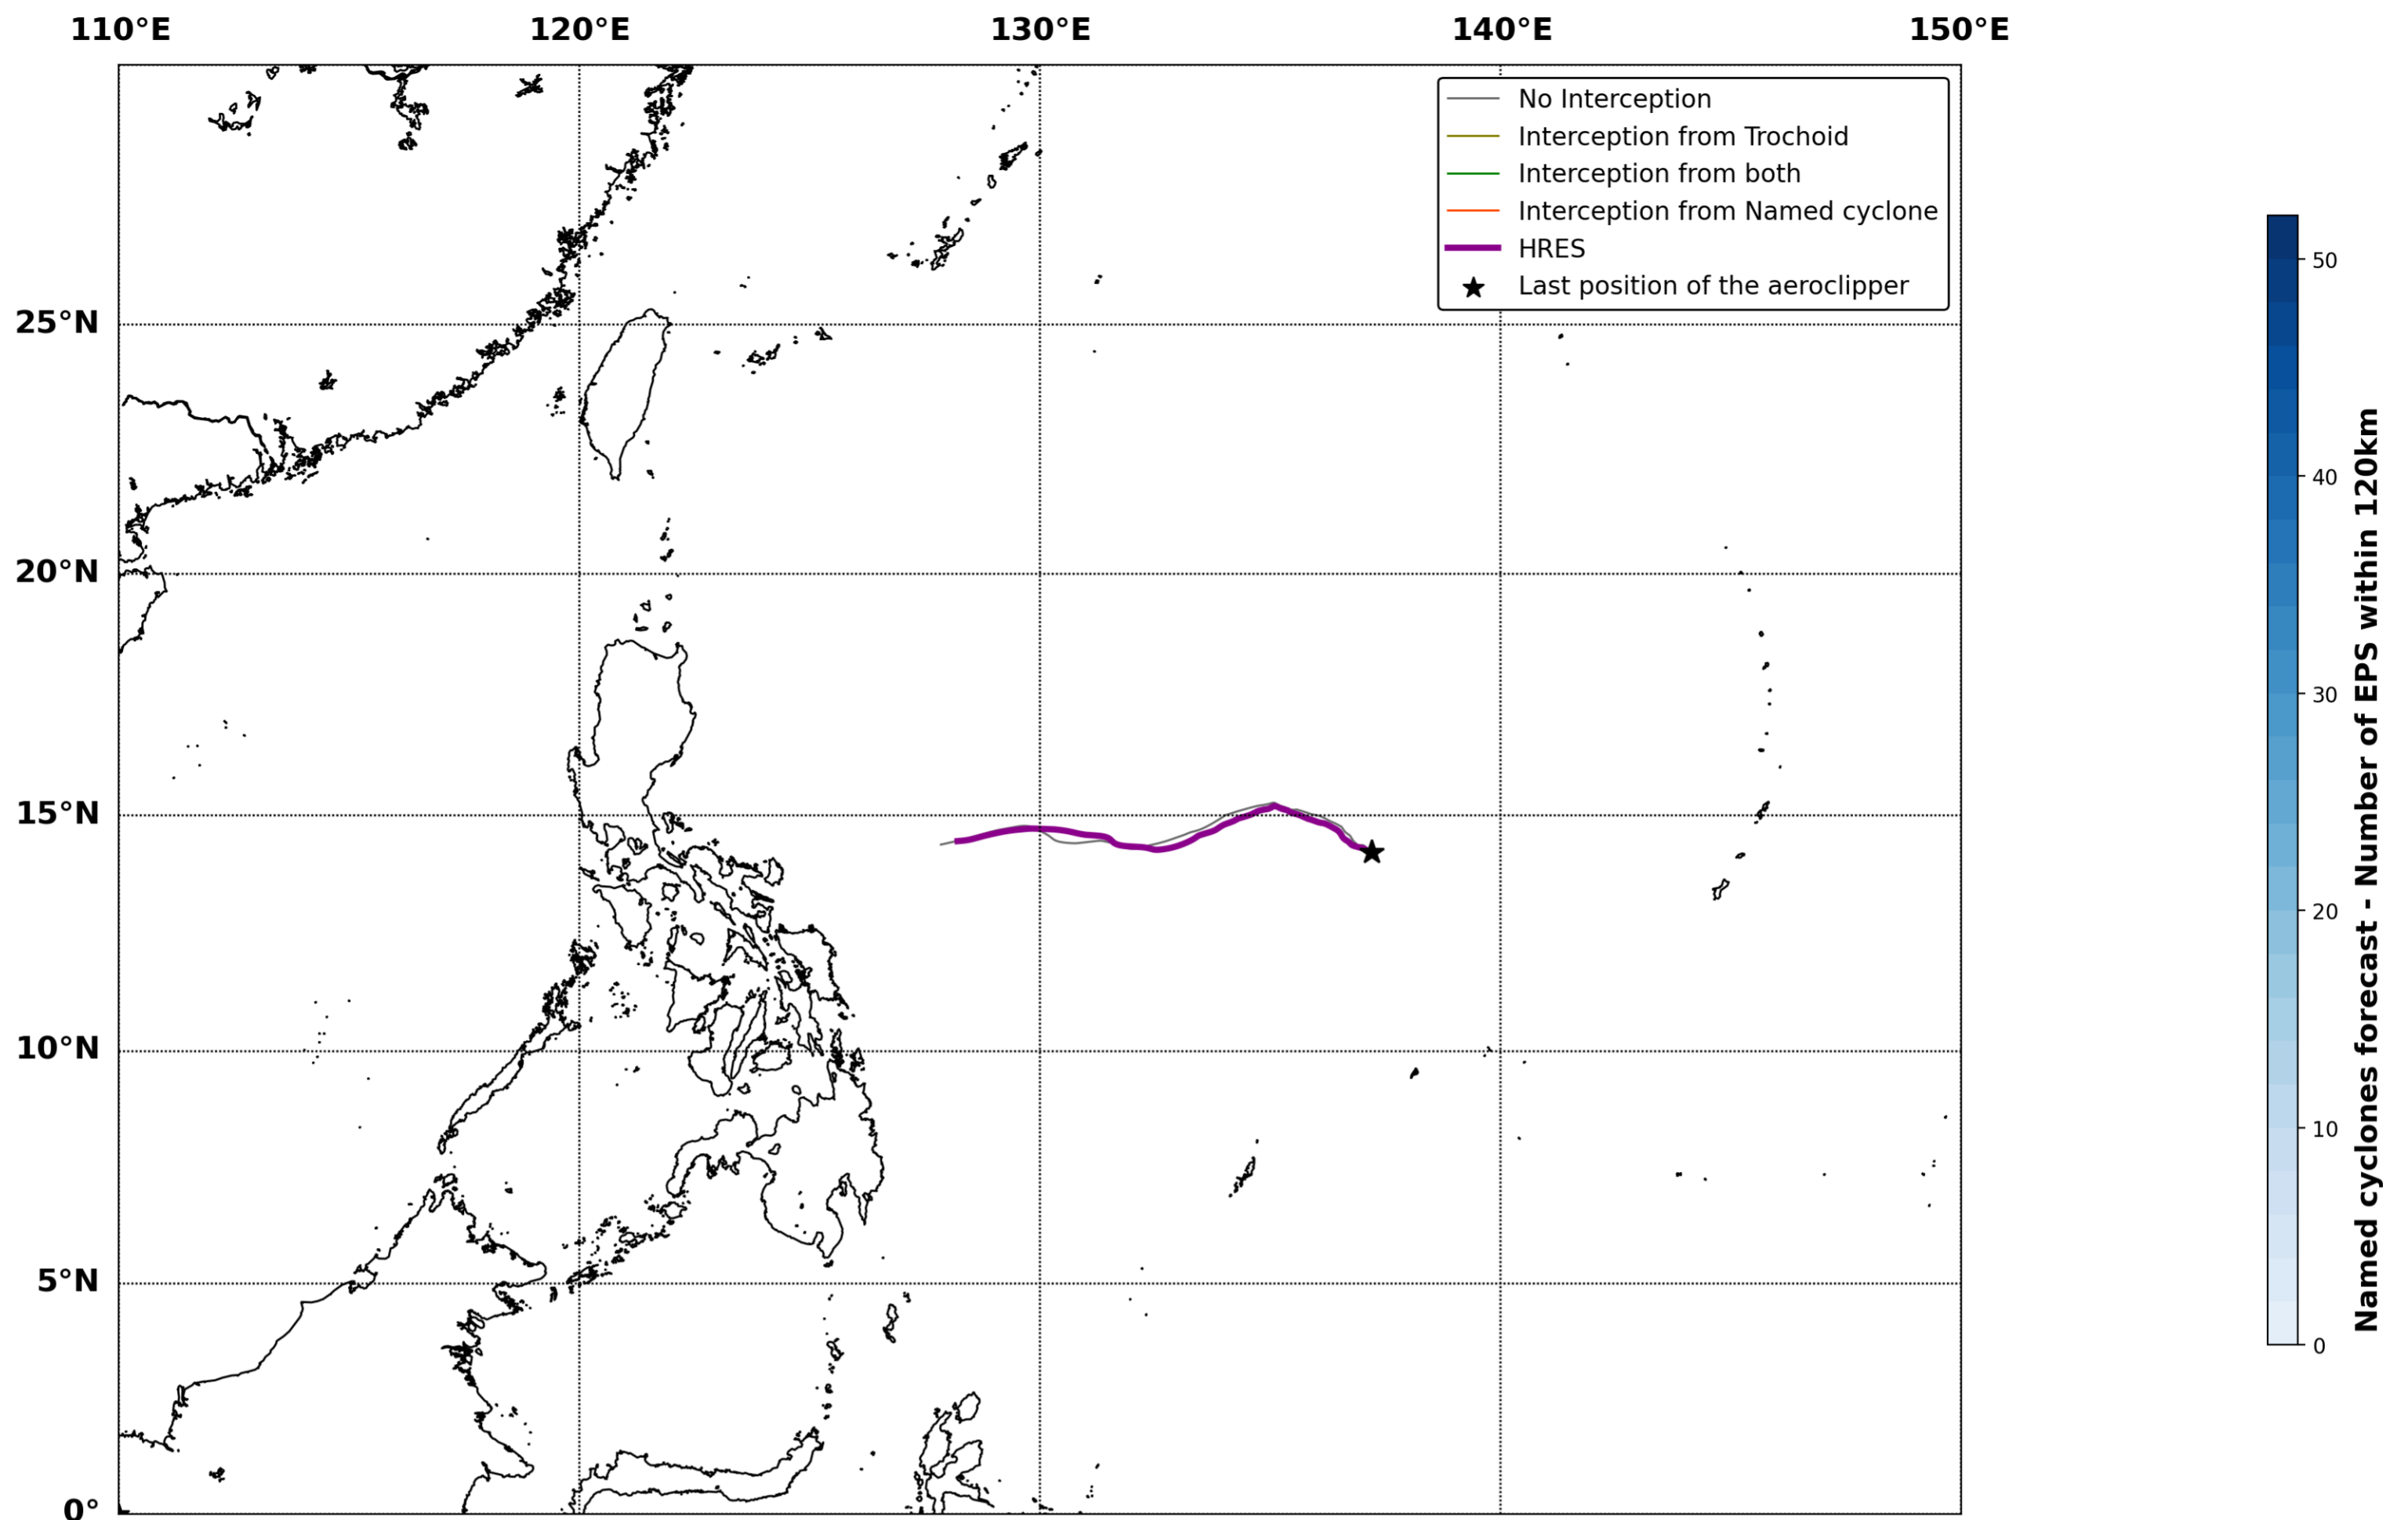

Aeroclipper ETX-U EW Intercept forecast from aeroclipper's position at 2023/10/18, 19h00 (UTC)

Aeroclipper ETX-U EW Grounding forecast from aeroclipper's position at 2023/10/18, 19h00 (UTC)