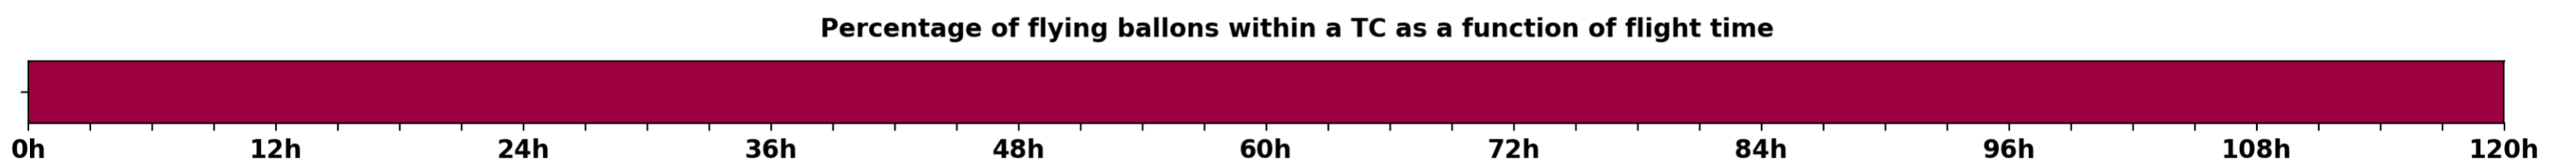

Aeroclipper ETX-U EW

Intercept forecast from aeroclipper's position at 2023/10/18, 22h00 (UTC)

Aeroclipper ETX-U EW

Grounding forecast from aeroclipper's position at 2023/10/18, 22h00 (UTC)