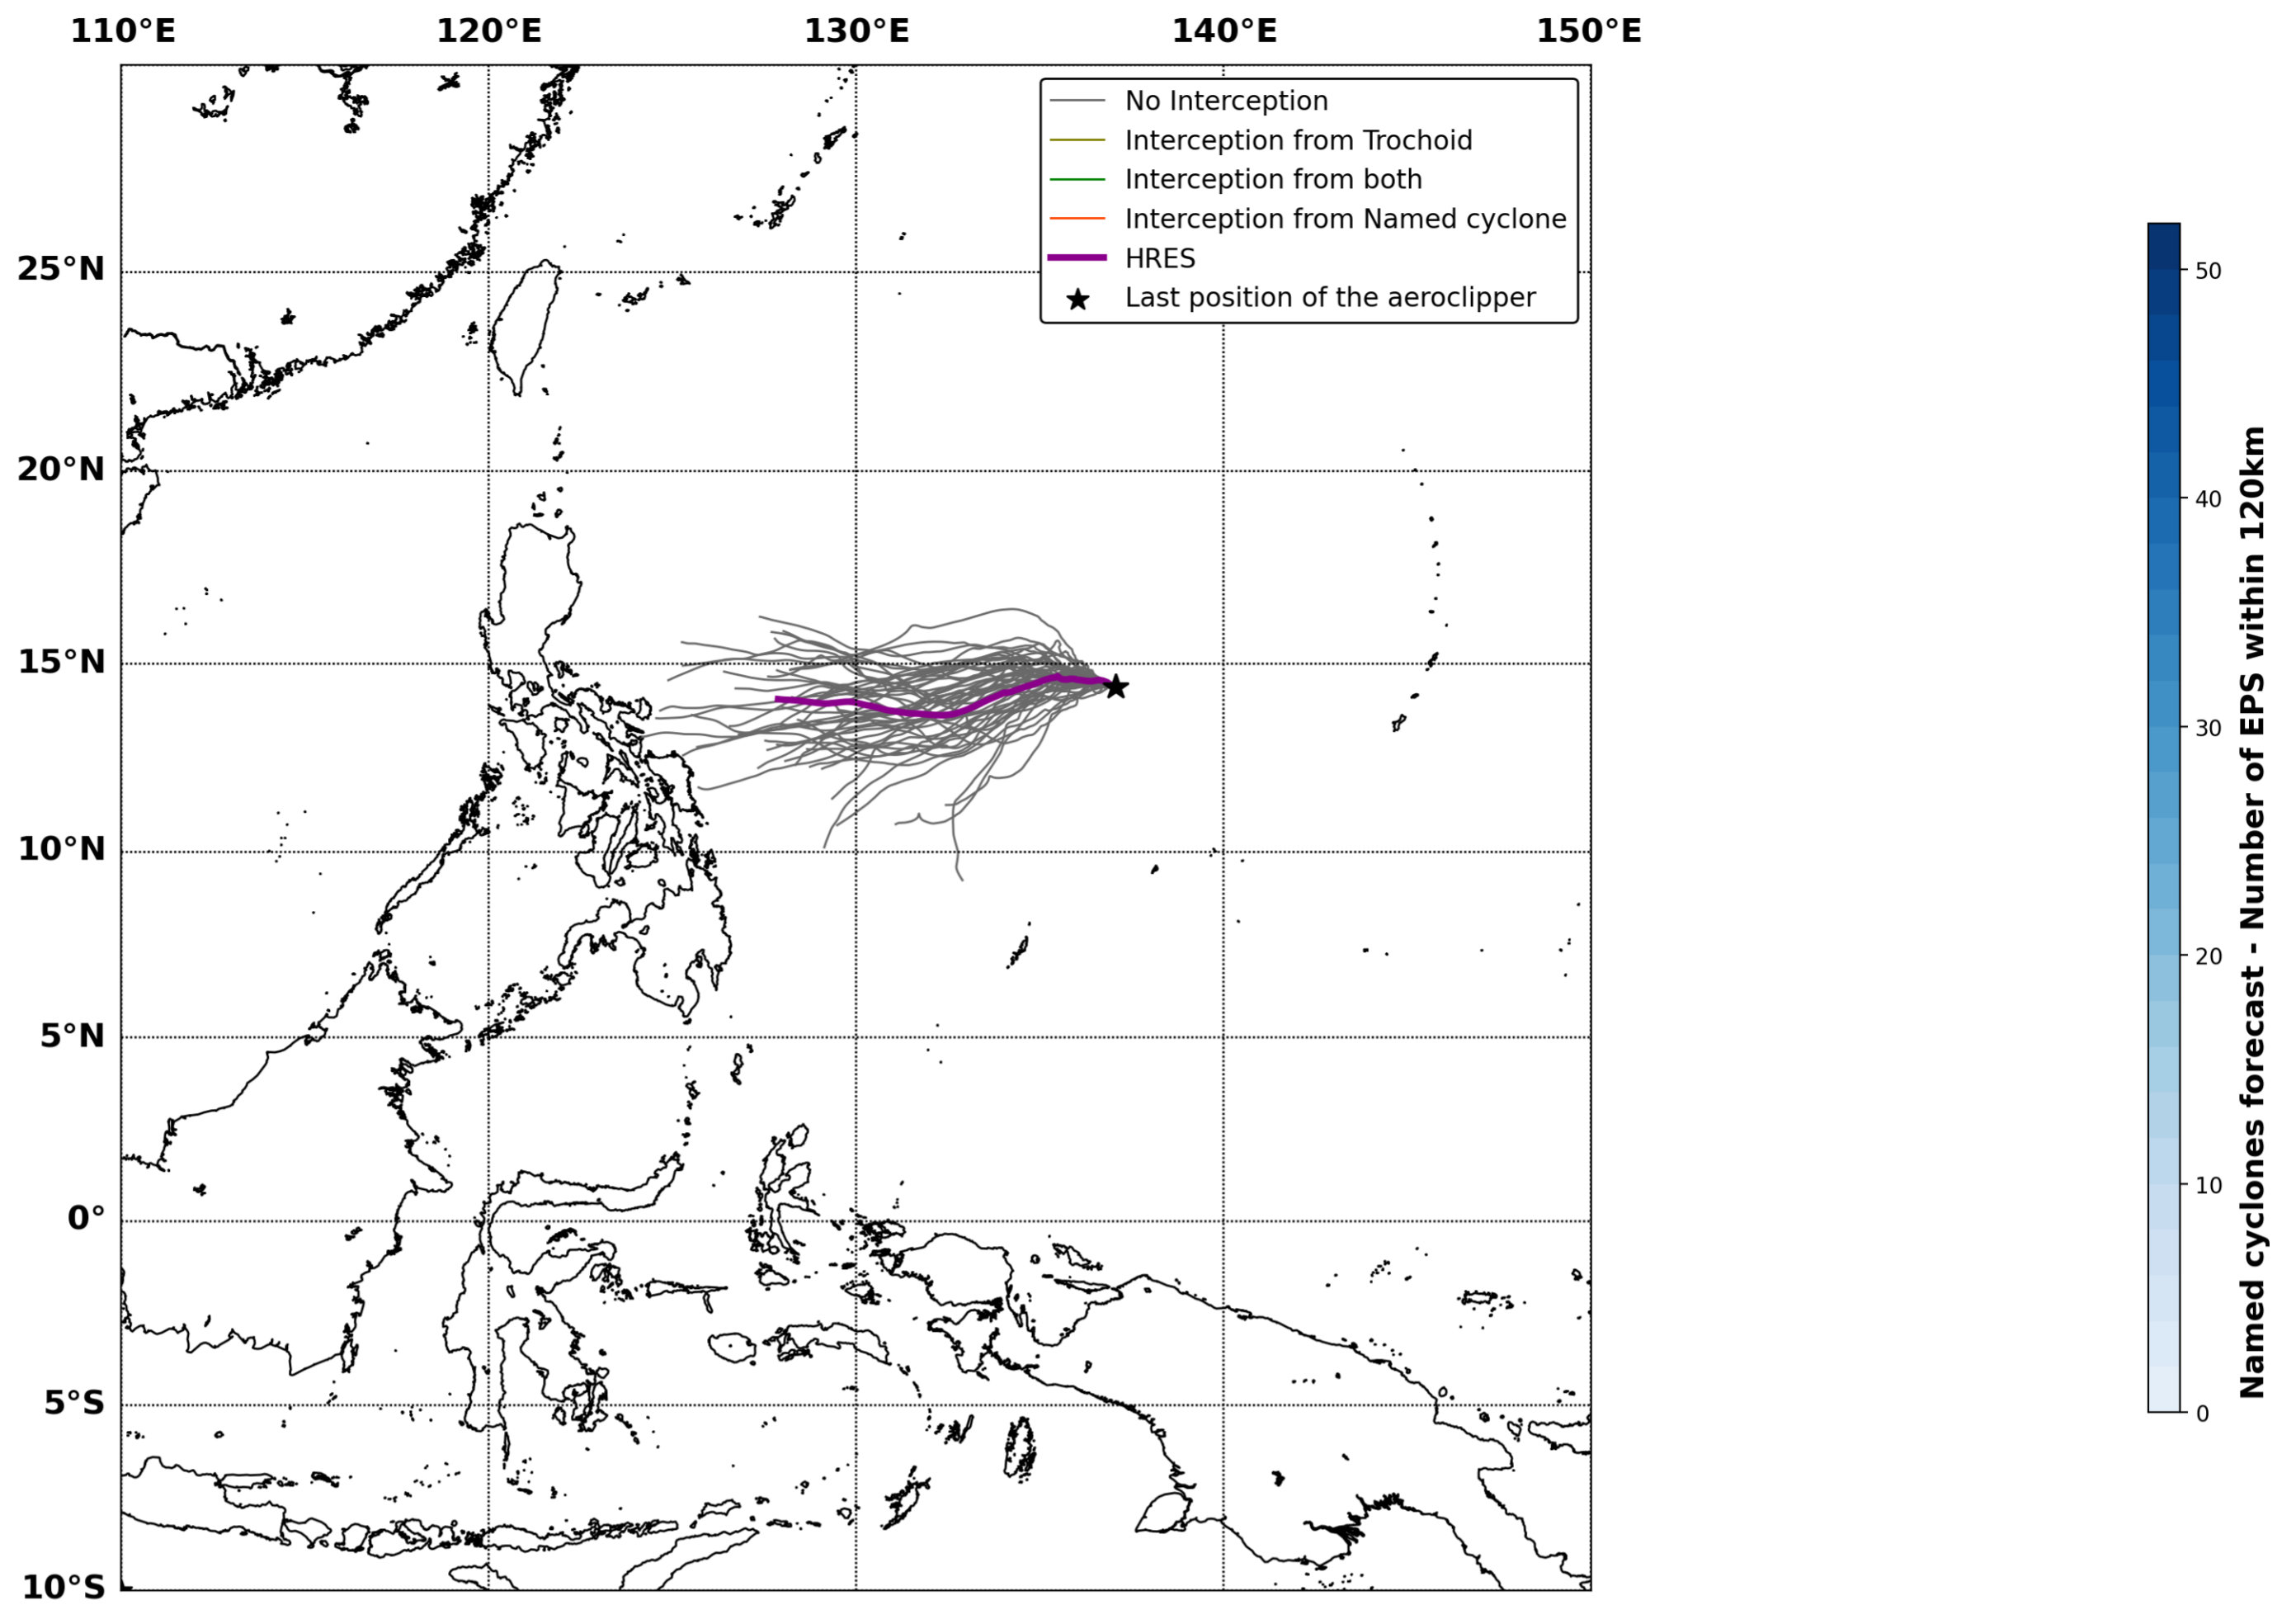

Aeroclipper ETX-U EW

Intercept forecast from aeroclipper's position at 2023/10/18, 22h00 (UTC)

Aeroclipper ETX-U EW

Grounding forecast from aeroclipper's position at 2023/10/18, 22h00 (UTC)