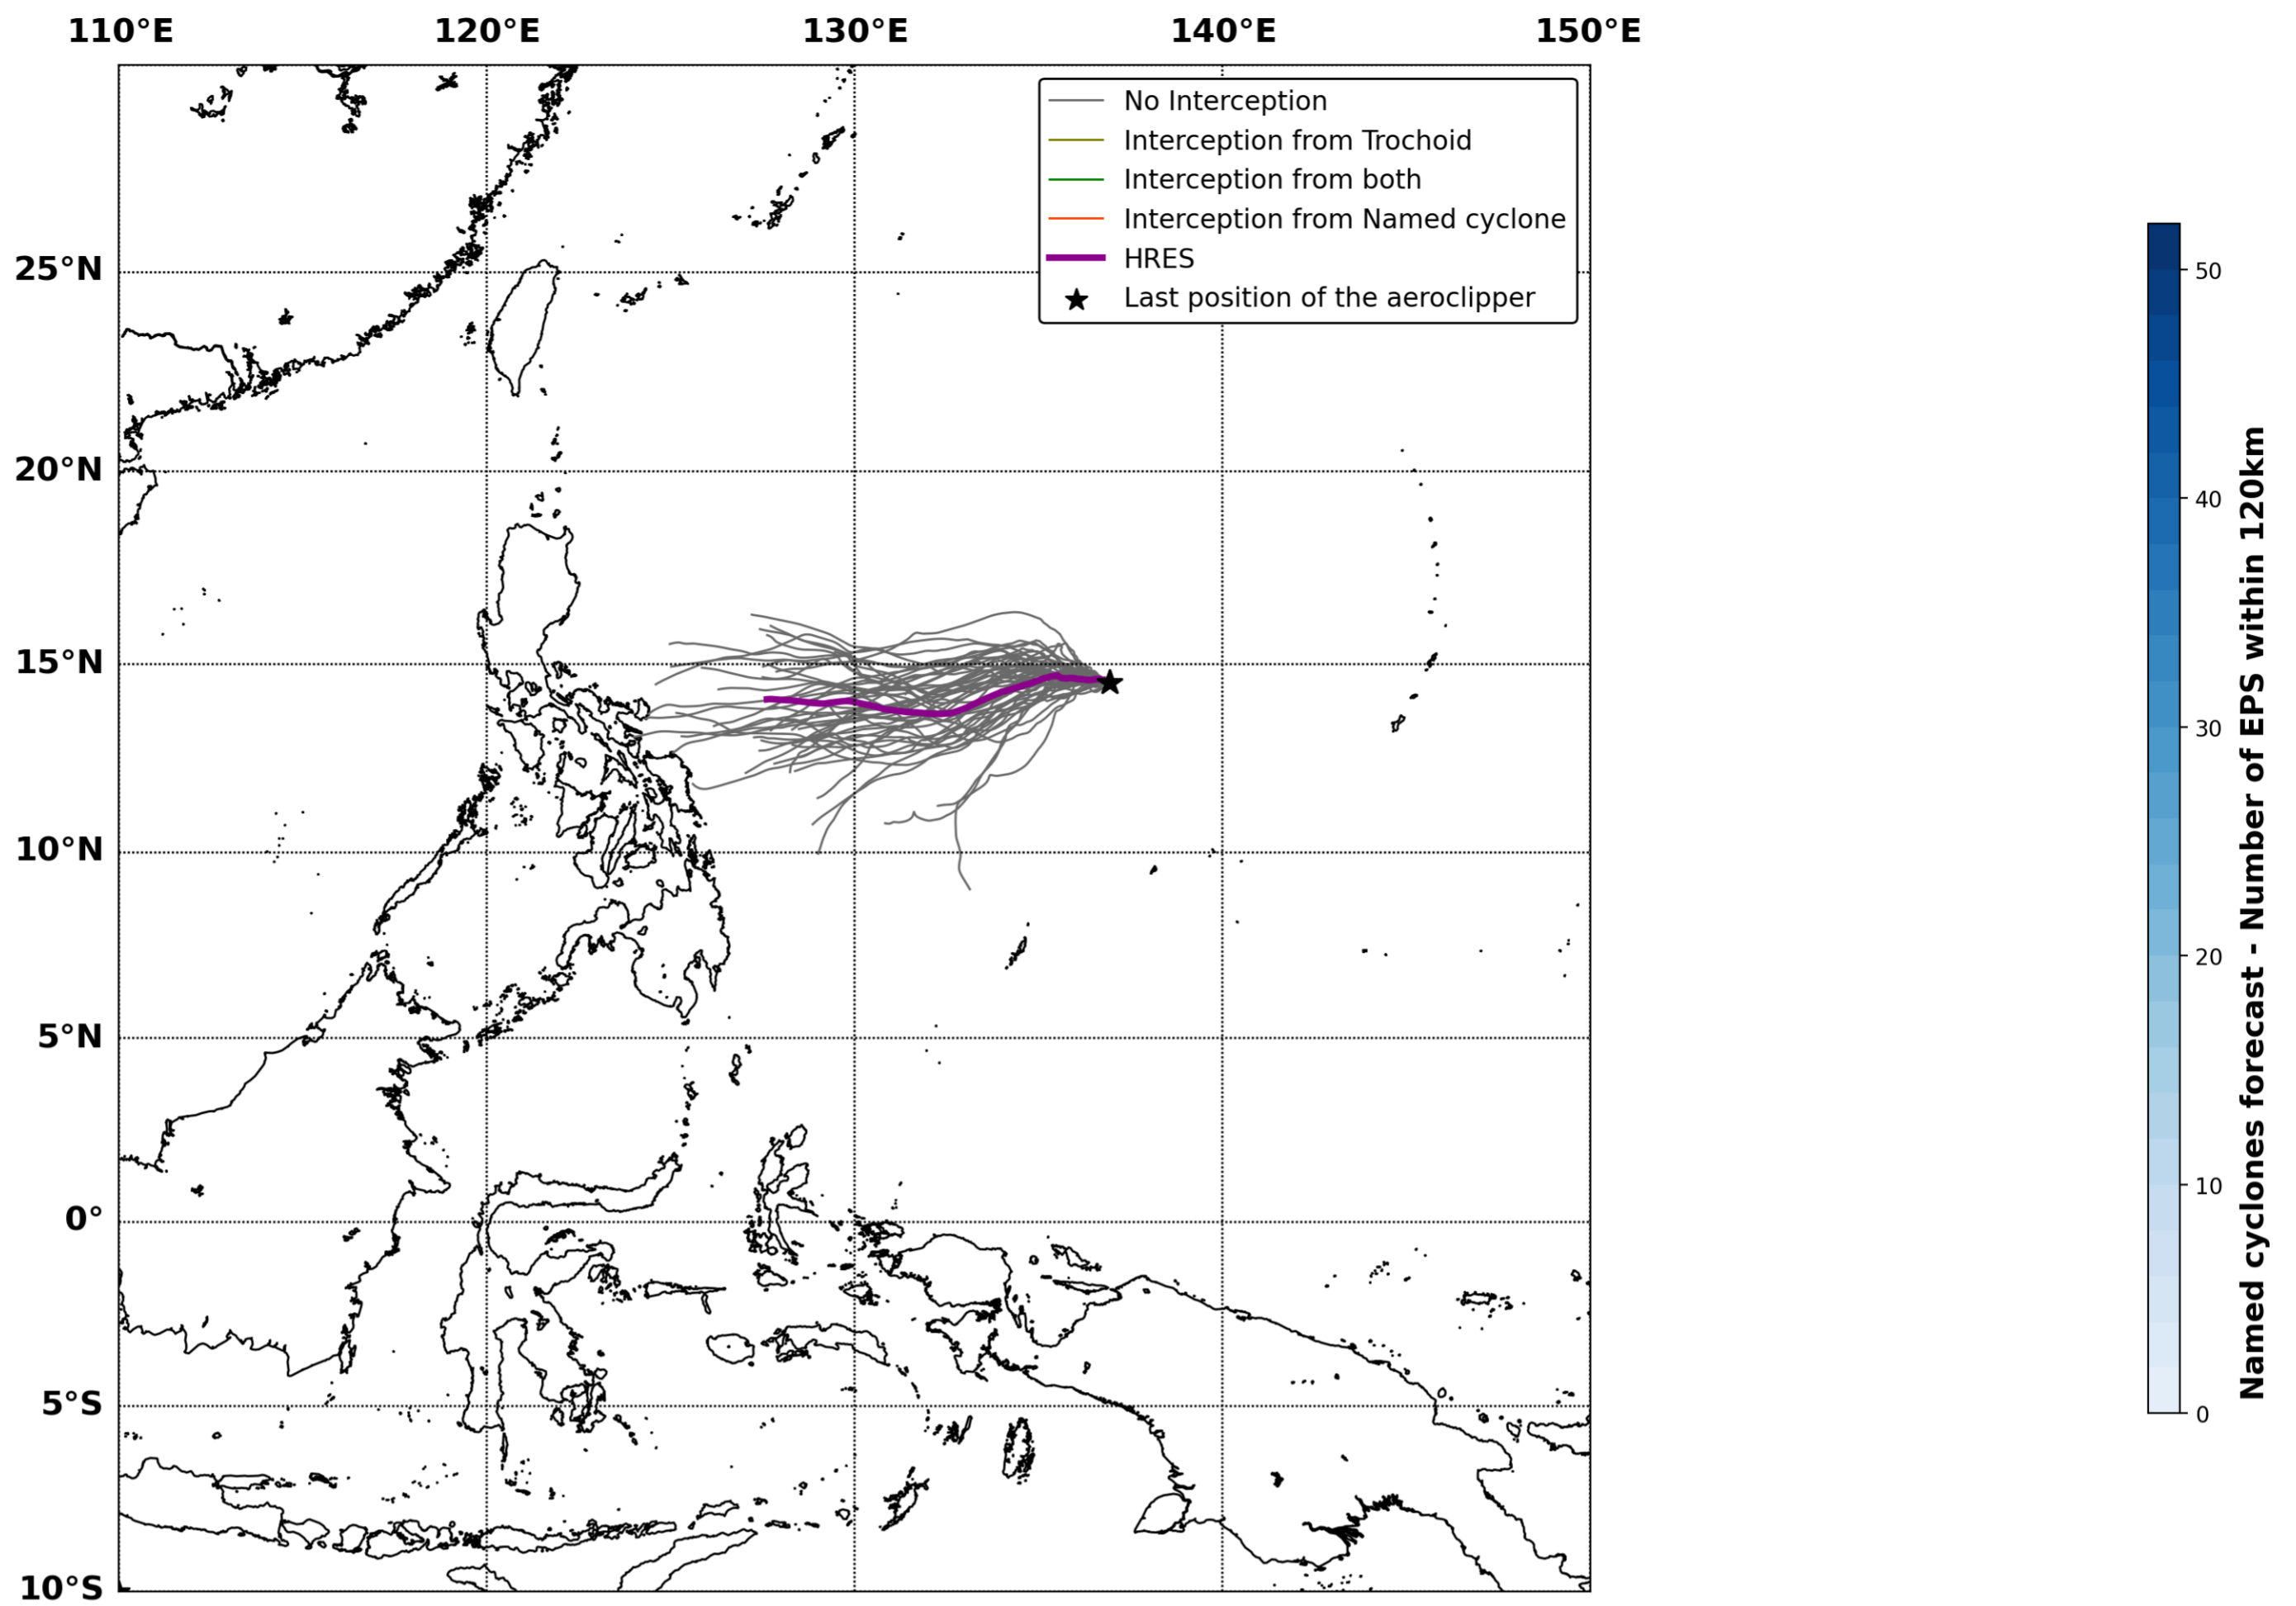

Aeroclipper ETX-U EW

Intercept forecast from aeroclipper's position at 2023/10/19, 01h00 (UTC)

Aeroclipper ETX-U EW

Grounding forecast from aeroclipper's position at 2023/10/19, 01h00 (UTC)