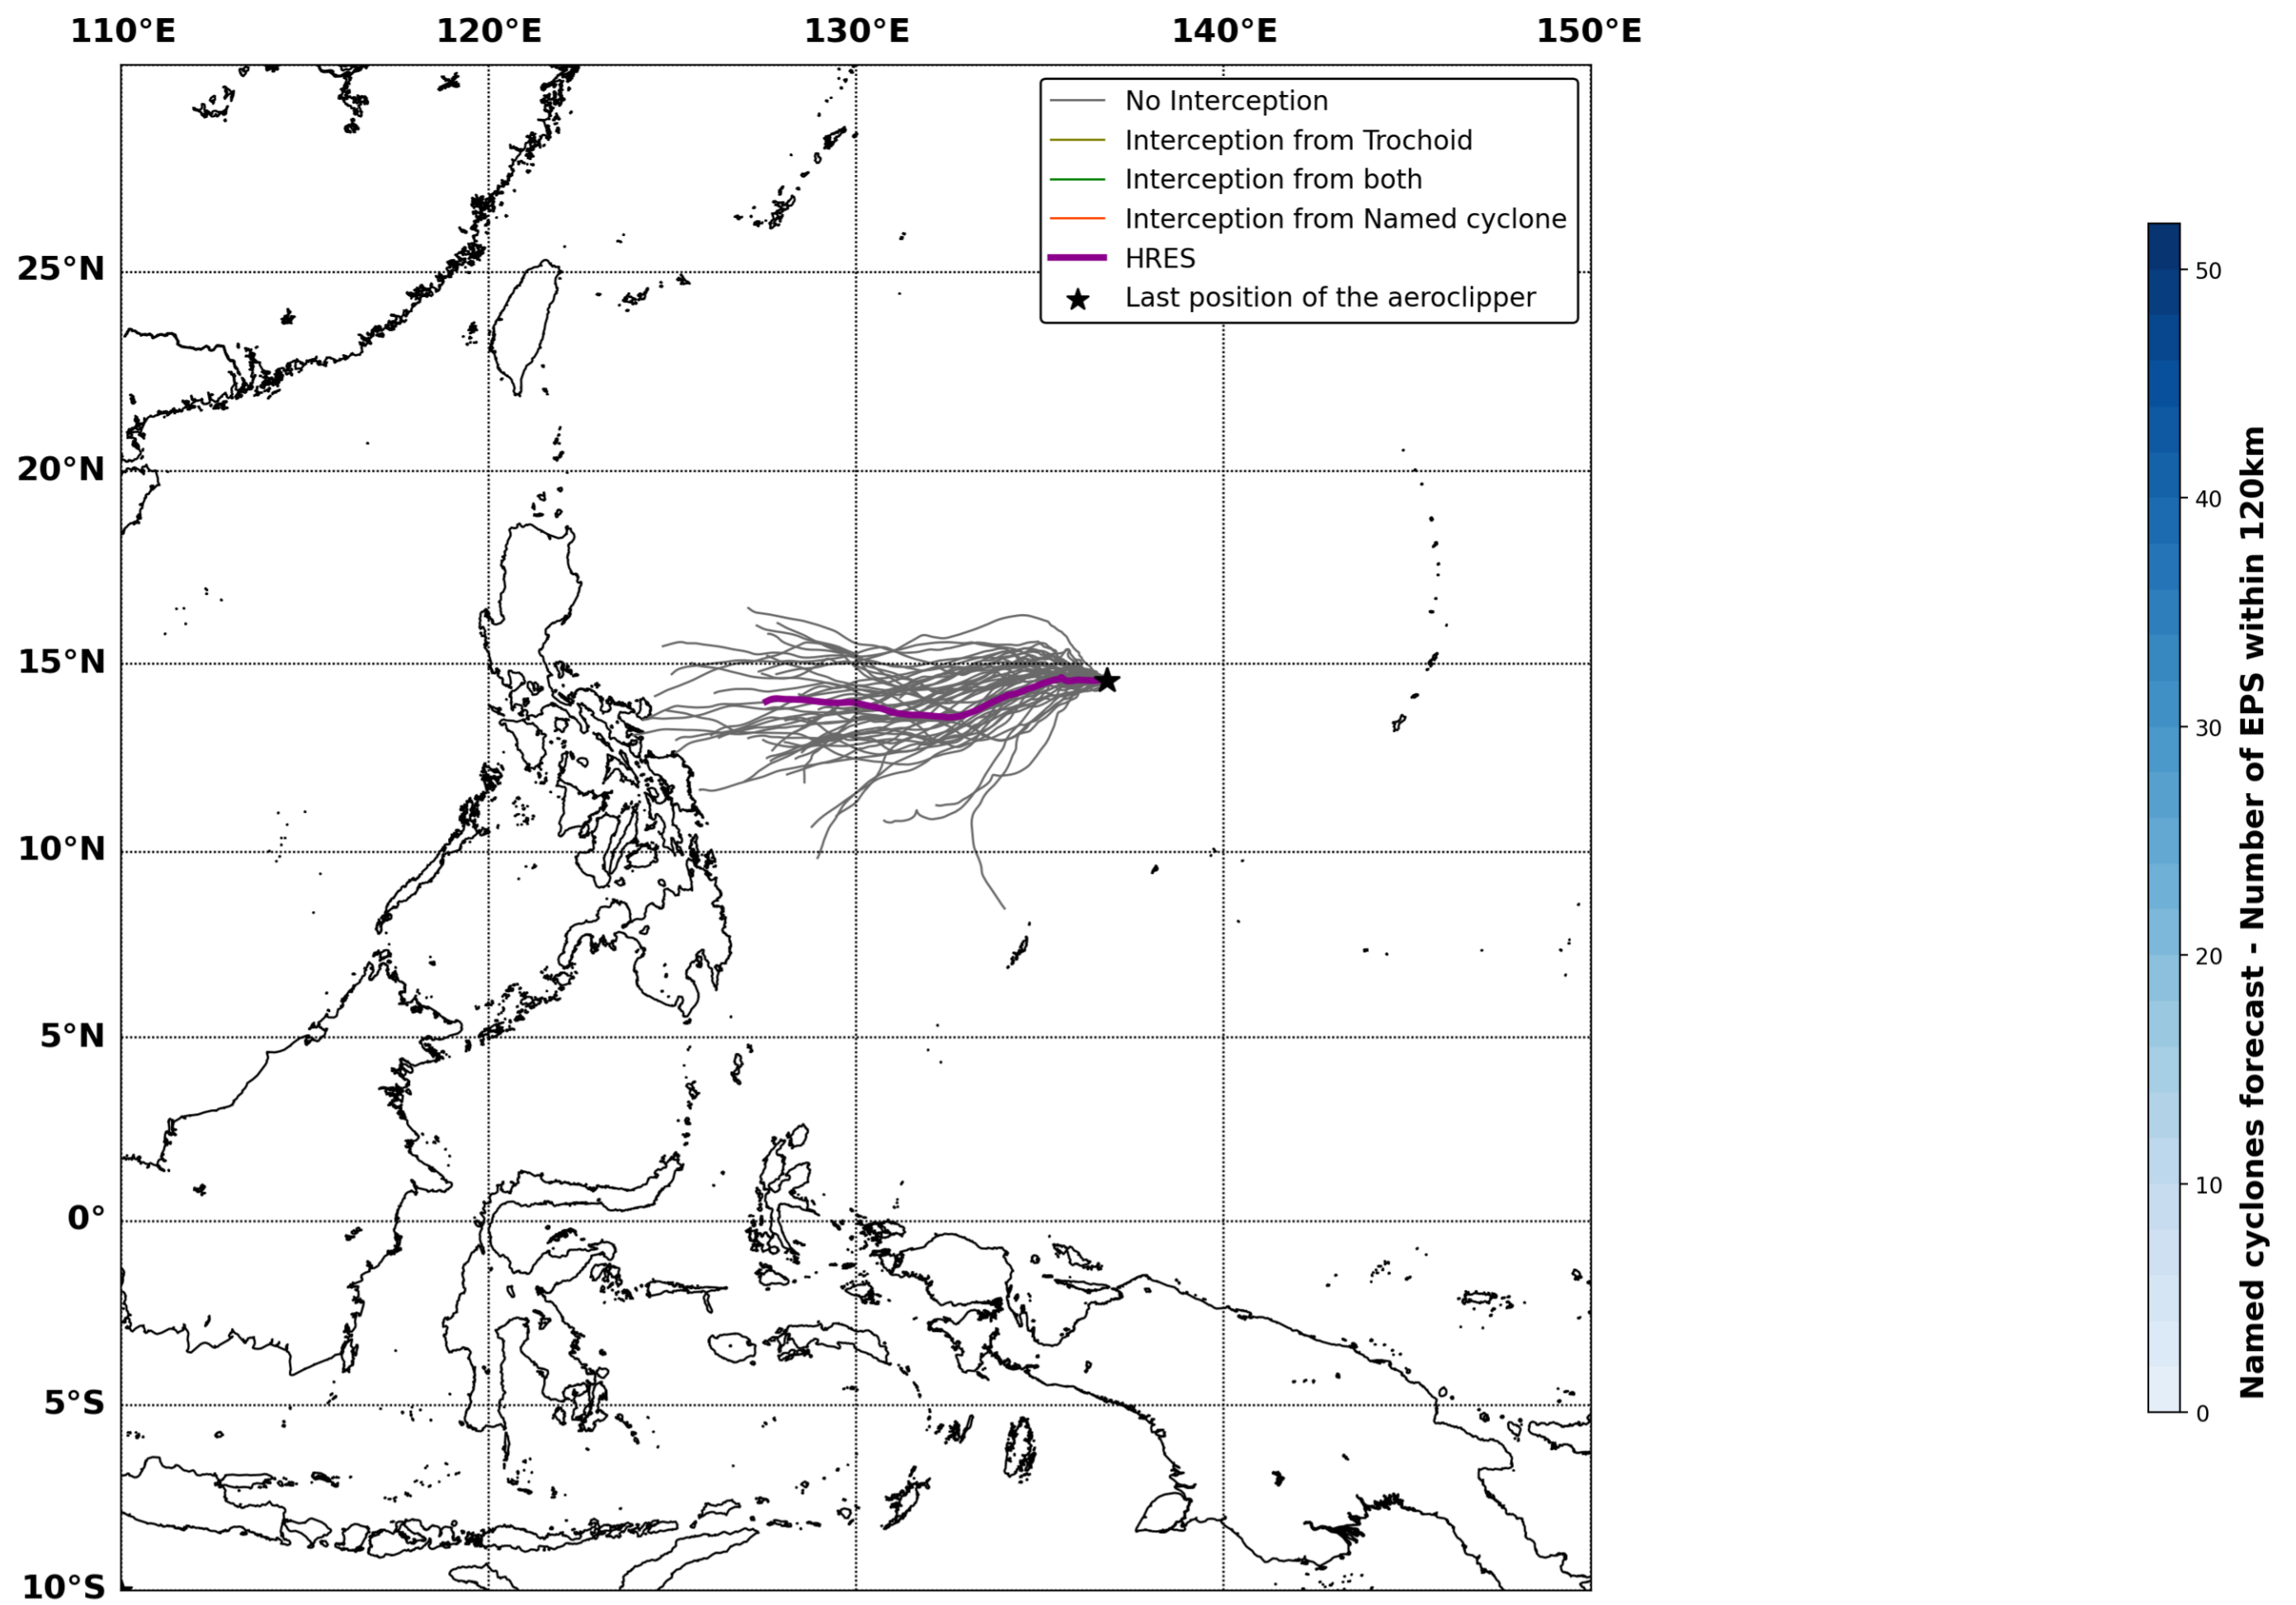

Aeroclipper ETX-U EW

Intercept forecast from aeroclipper's position at 2023/10/19, 04h00 (UTC)

Aeroclipper ETX-U EW

Grounding forecast from aeroclipper's position at 2023/10/19, 04h00 (UTC)