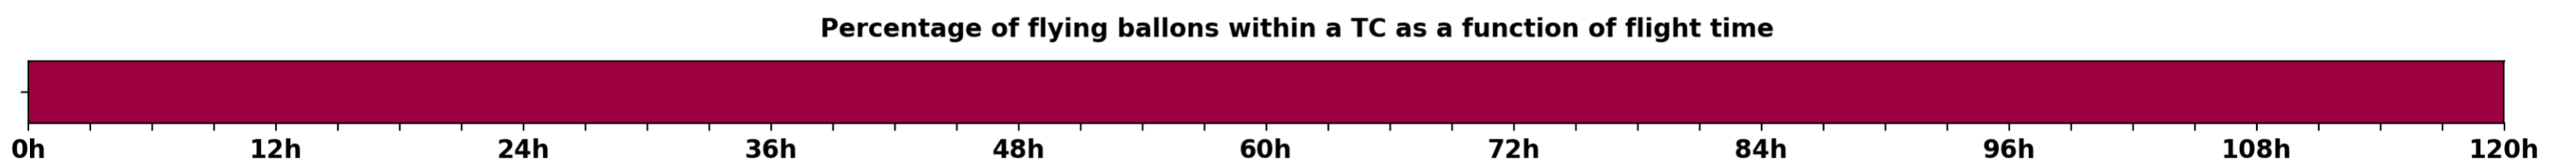

Aeroclipper ETX-U EW

Intercept forecast from aeroclipper's position at 2023/10/19, 07h00 (UTC)

Aeroclipper ETX-U EW

Grounding forecast from aeroclipper's position at 2023/10/19, 07h00 (UTC)