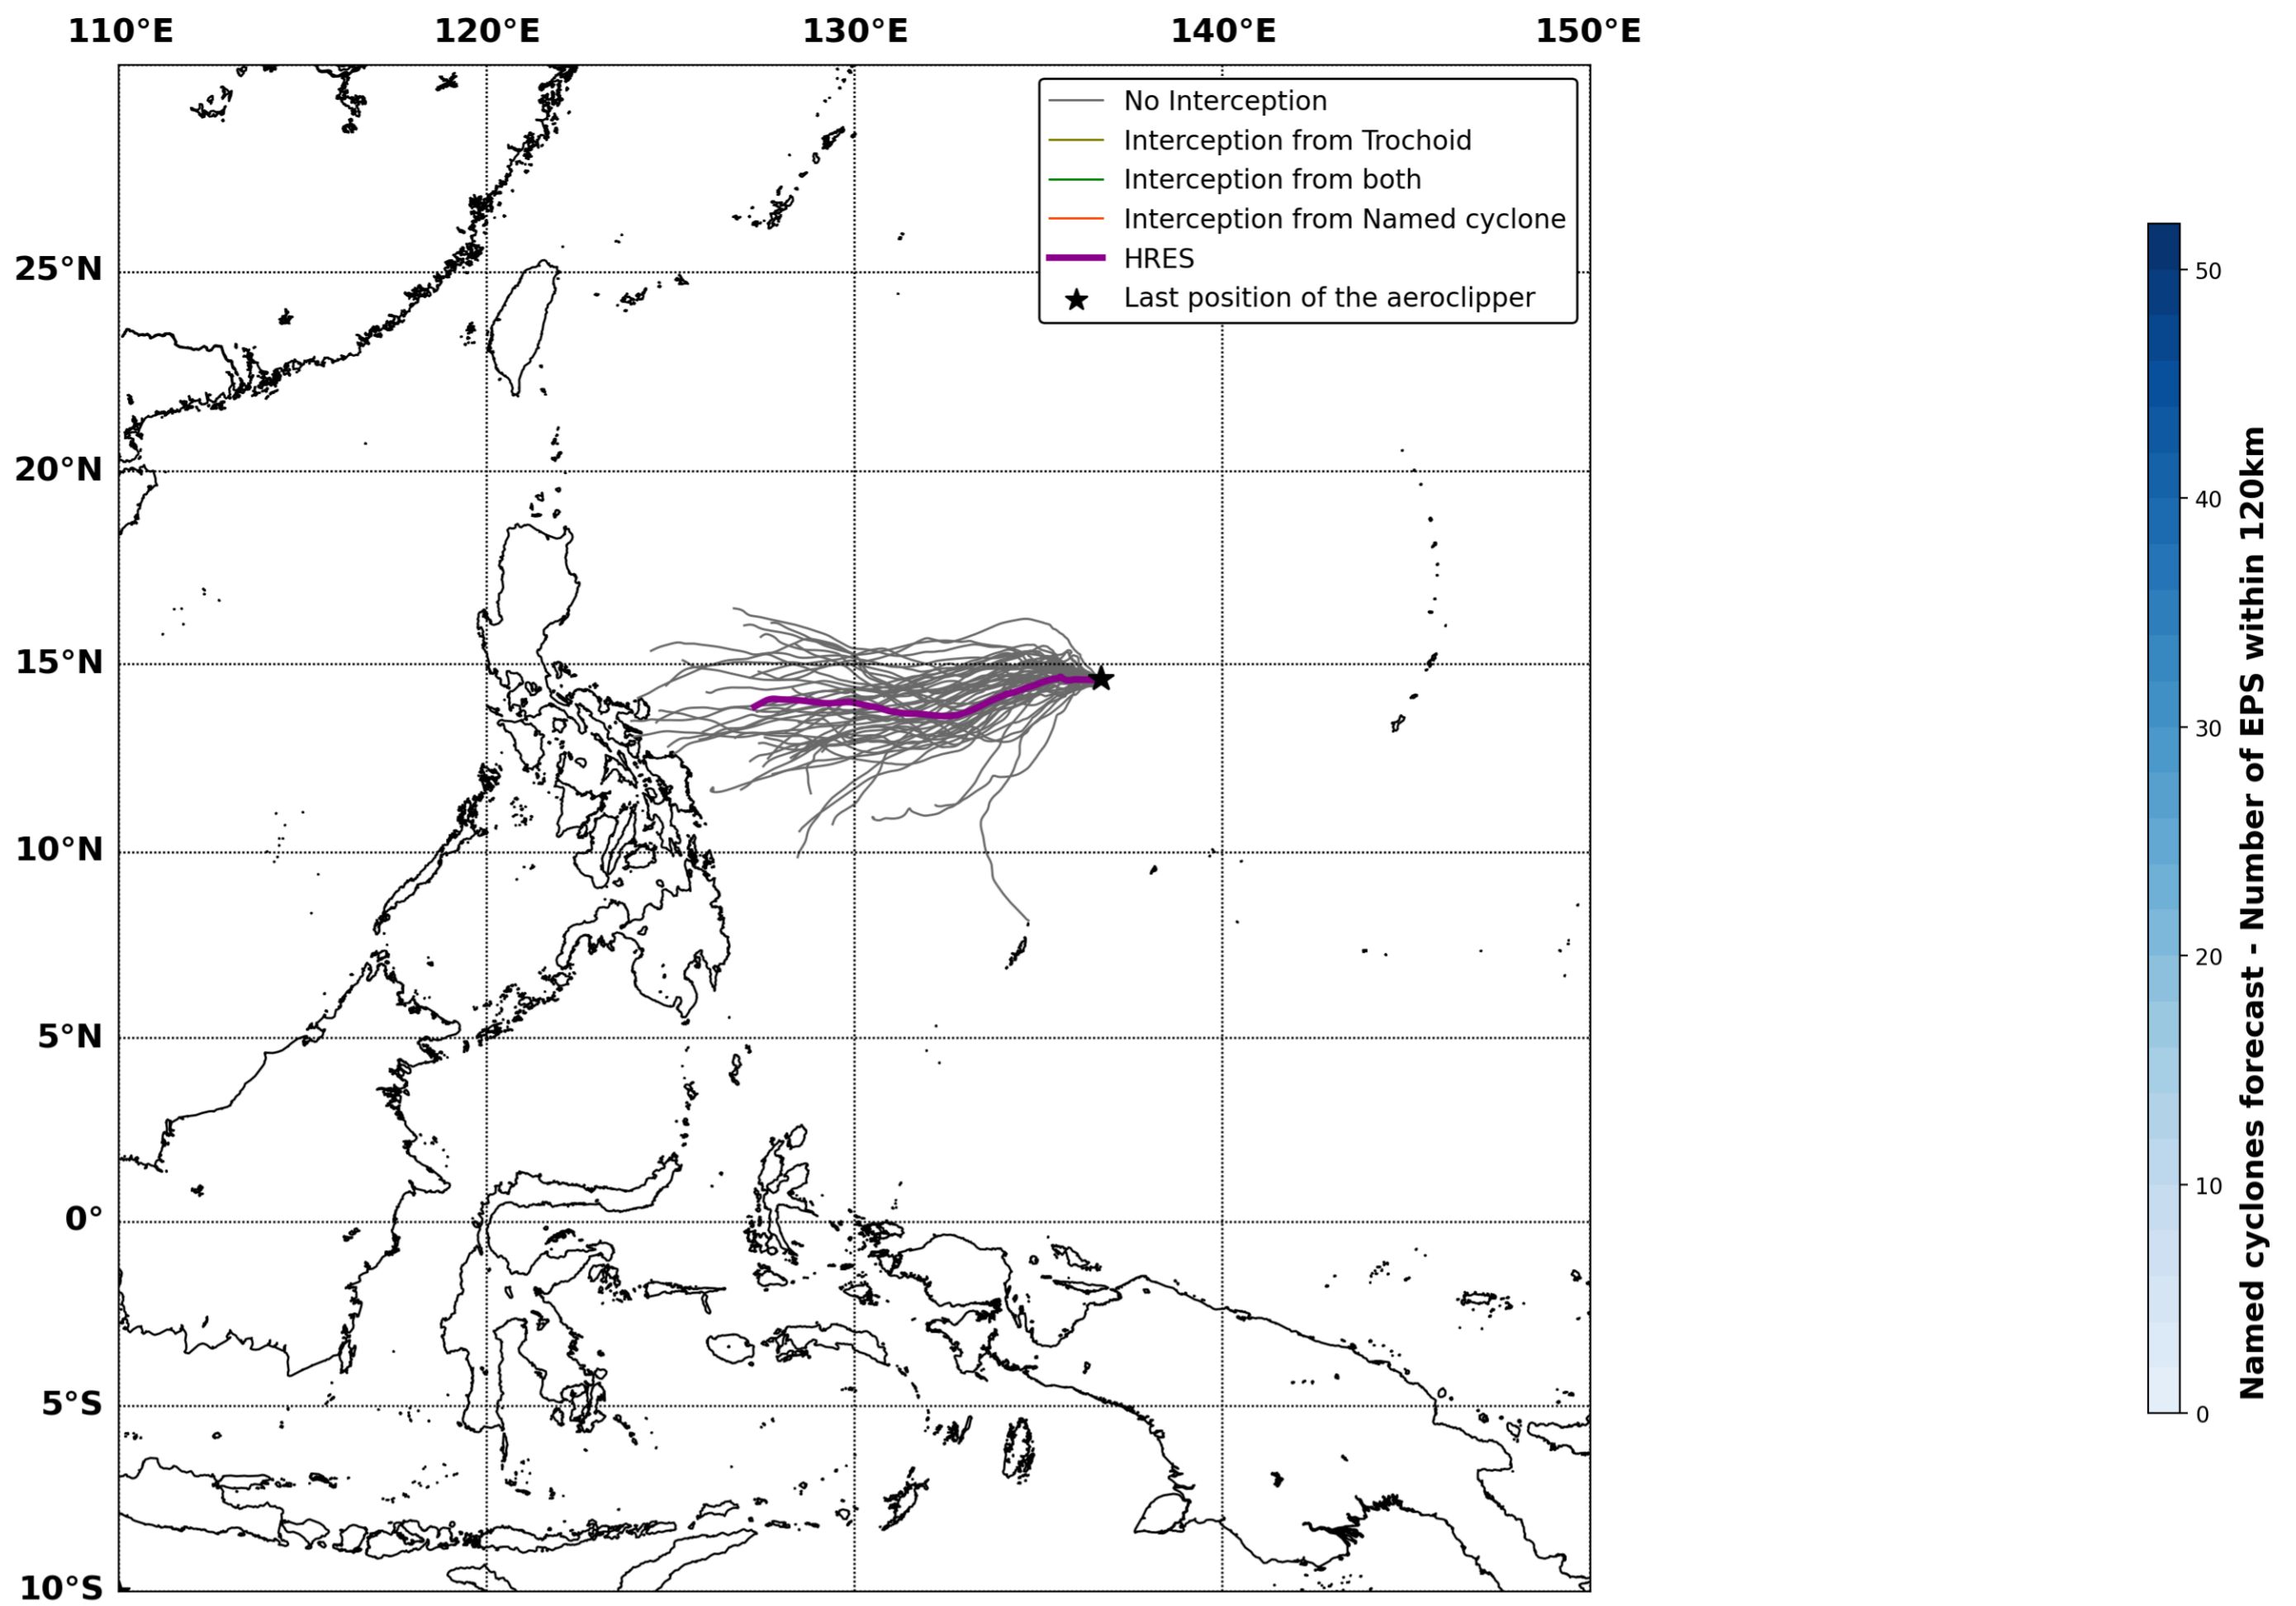

Aeroclipper ETX-U EW

Intercept forecast from aeroclipper's position at 2023/10/19, 07h00 (UTC)

Aeroclipper ETX-U EW

Grounding forecast from aeroclipper's position at 2023/10/19, 07h00 (UTC)