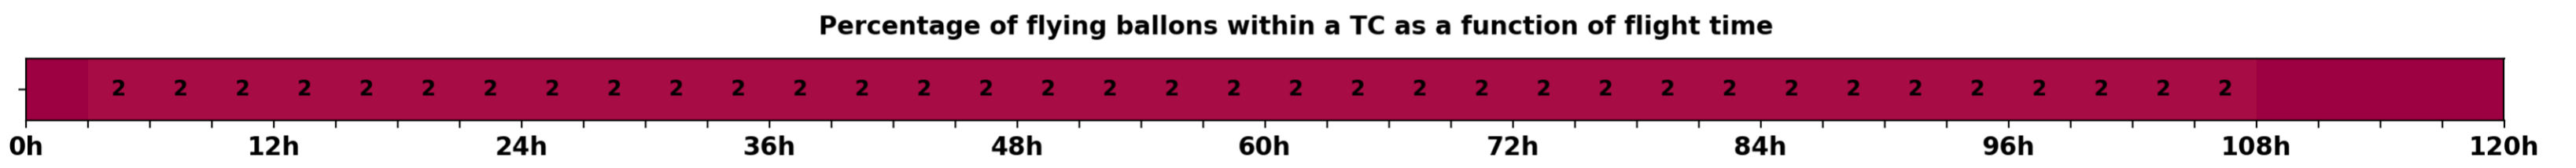

Aeroclipper ETX-U EW

Intercept forecast from aeroclipper's position at 2023/10/19, 13h00 (UTC)

Aeroclipper ETX-U EW

Grounding forecast from aeroclipper's position at 2023/10/19, 13h00 (UTC)