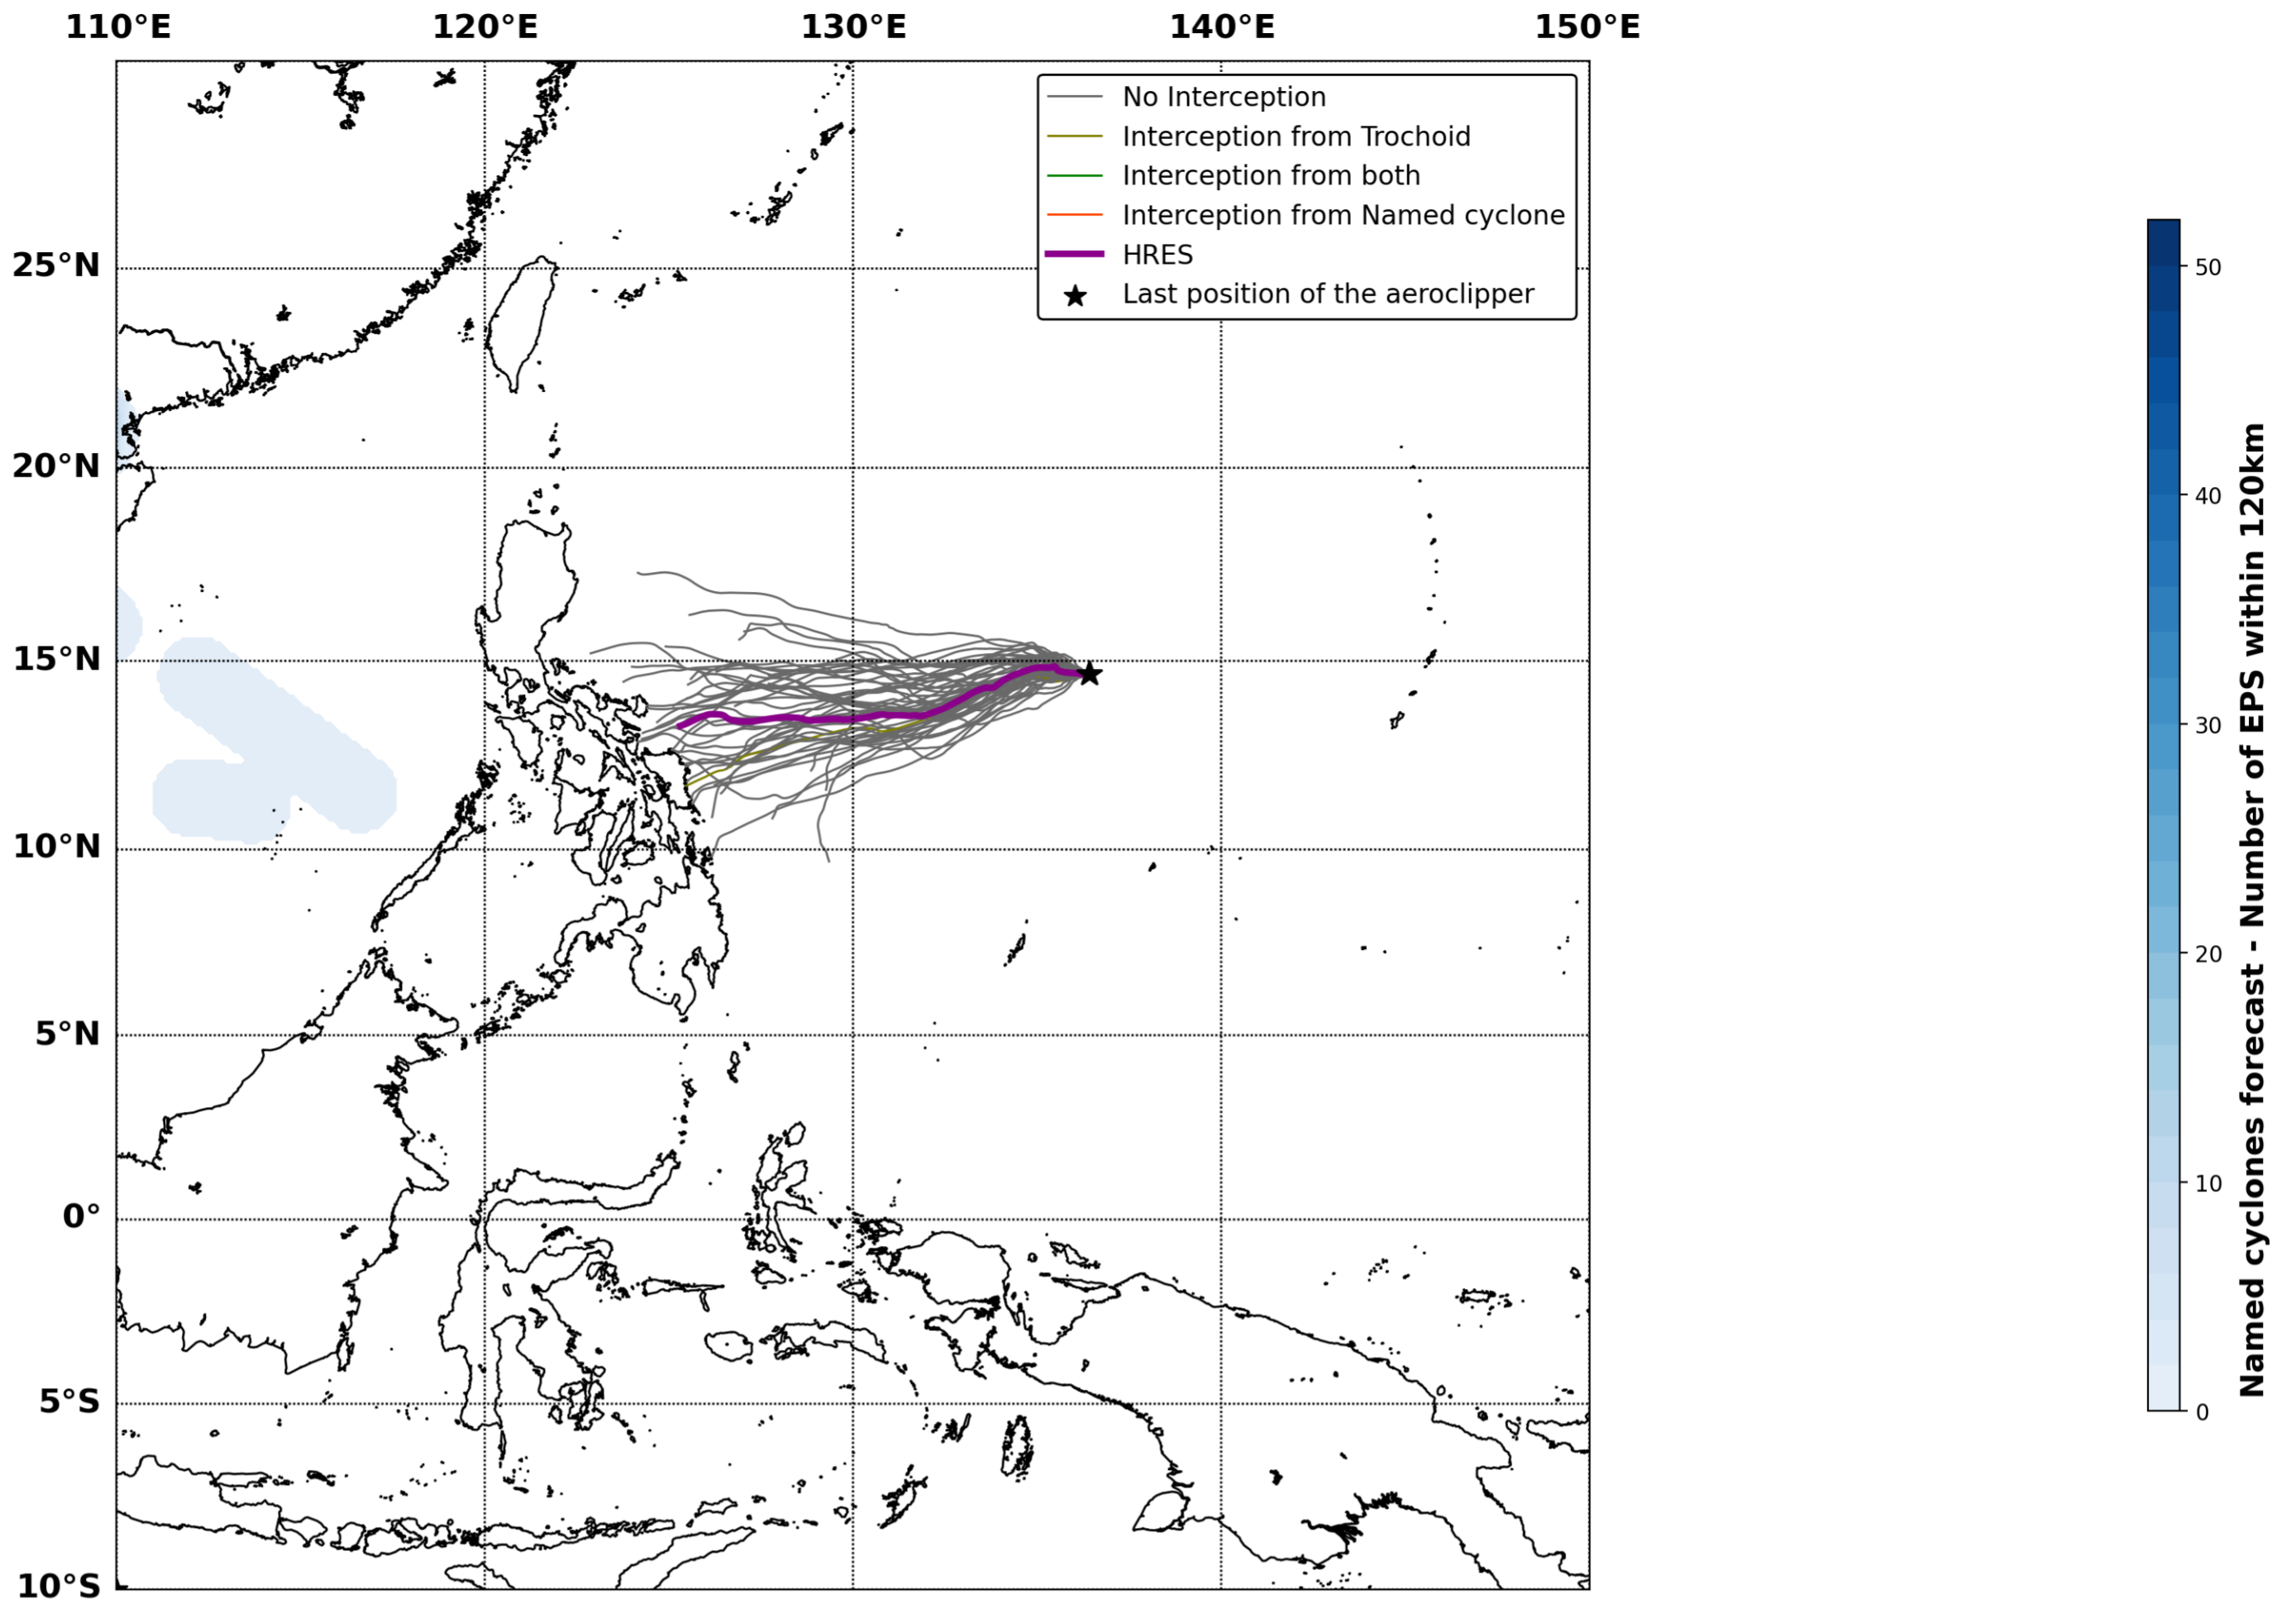

Aeroclipper ETX-U EW

Intercept forecast from aeroclipper's position at 2023/10/19, 13h00 (UTC)

Aeroclipper ETX-U EW

Grounding forecast from aeroclipper's position at 2023/10/19, 13h00 (UTC)