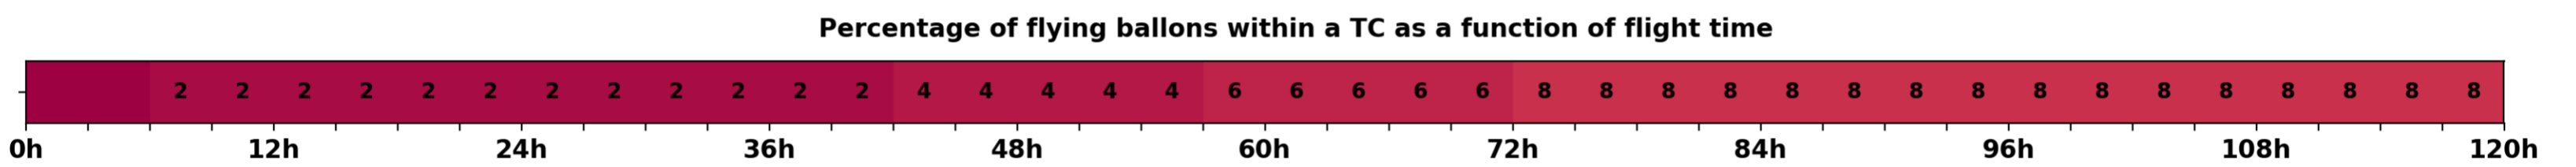

Aeroclipper ETX-U EW

Intercept forecast from aeroclipper's position at 2023/10/19, 22h00 (UTC)