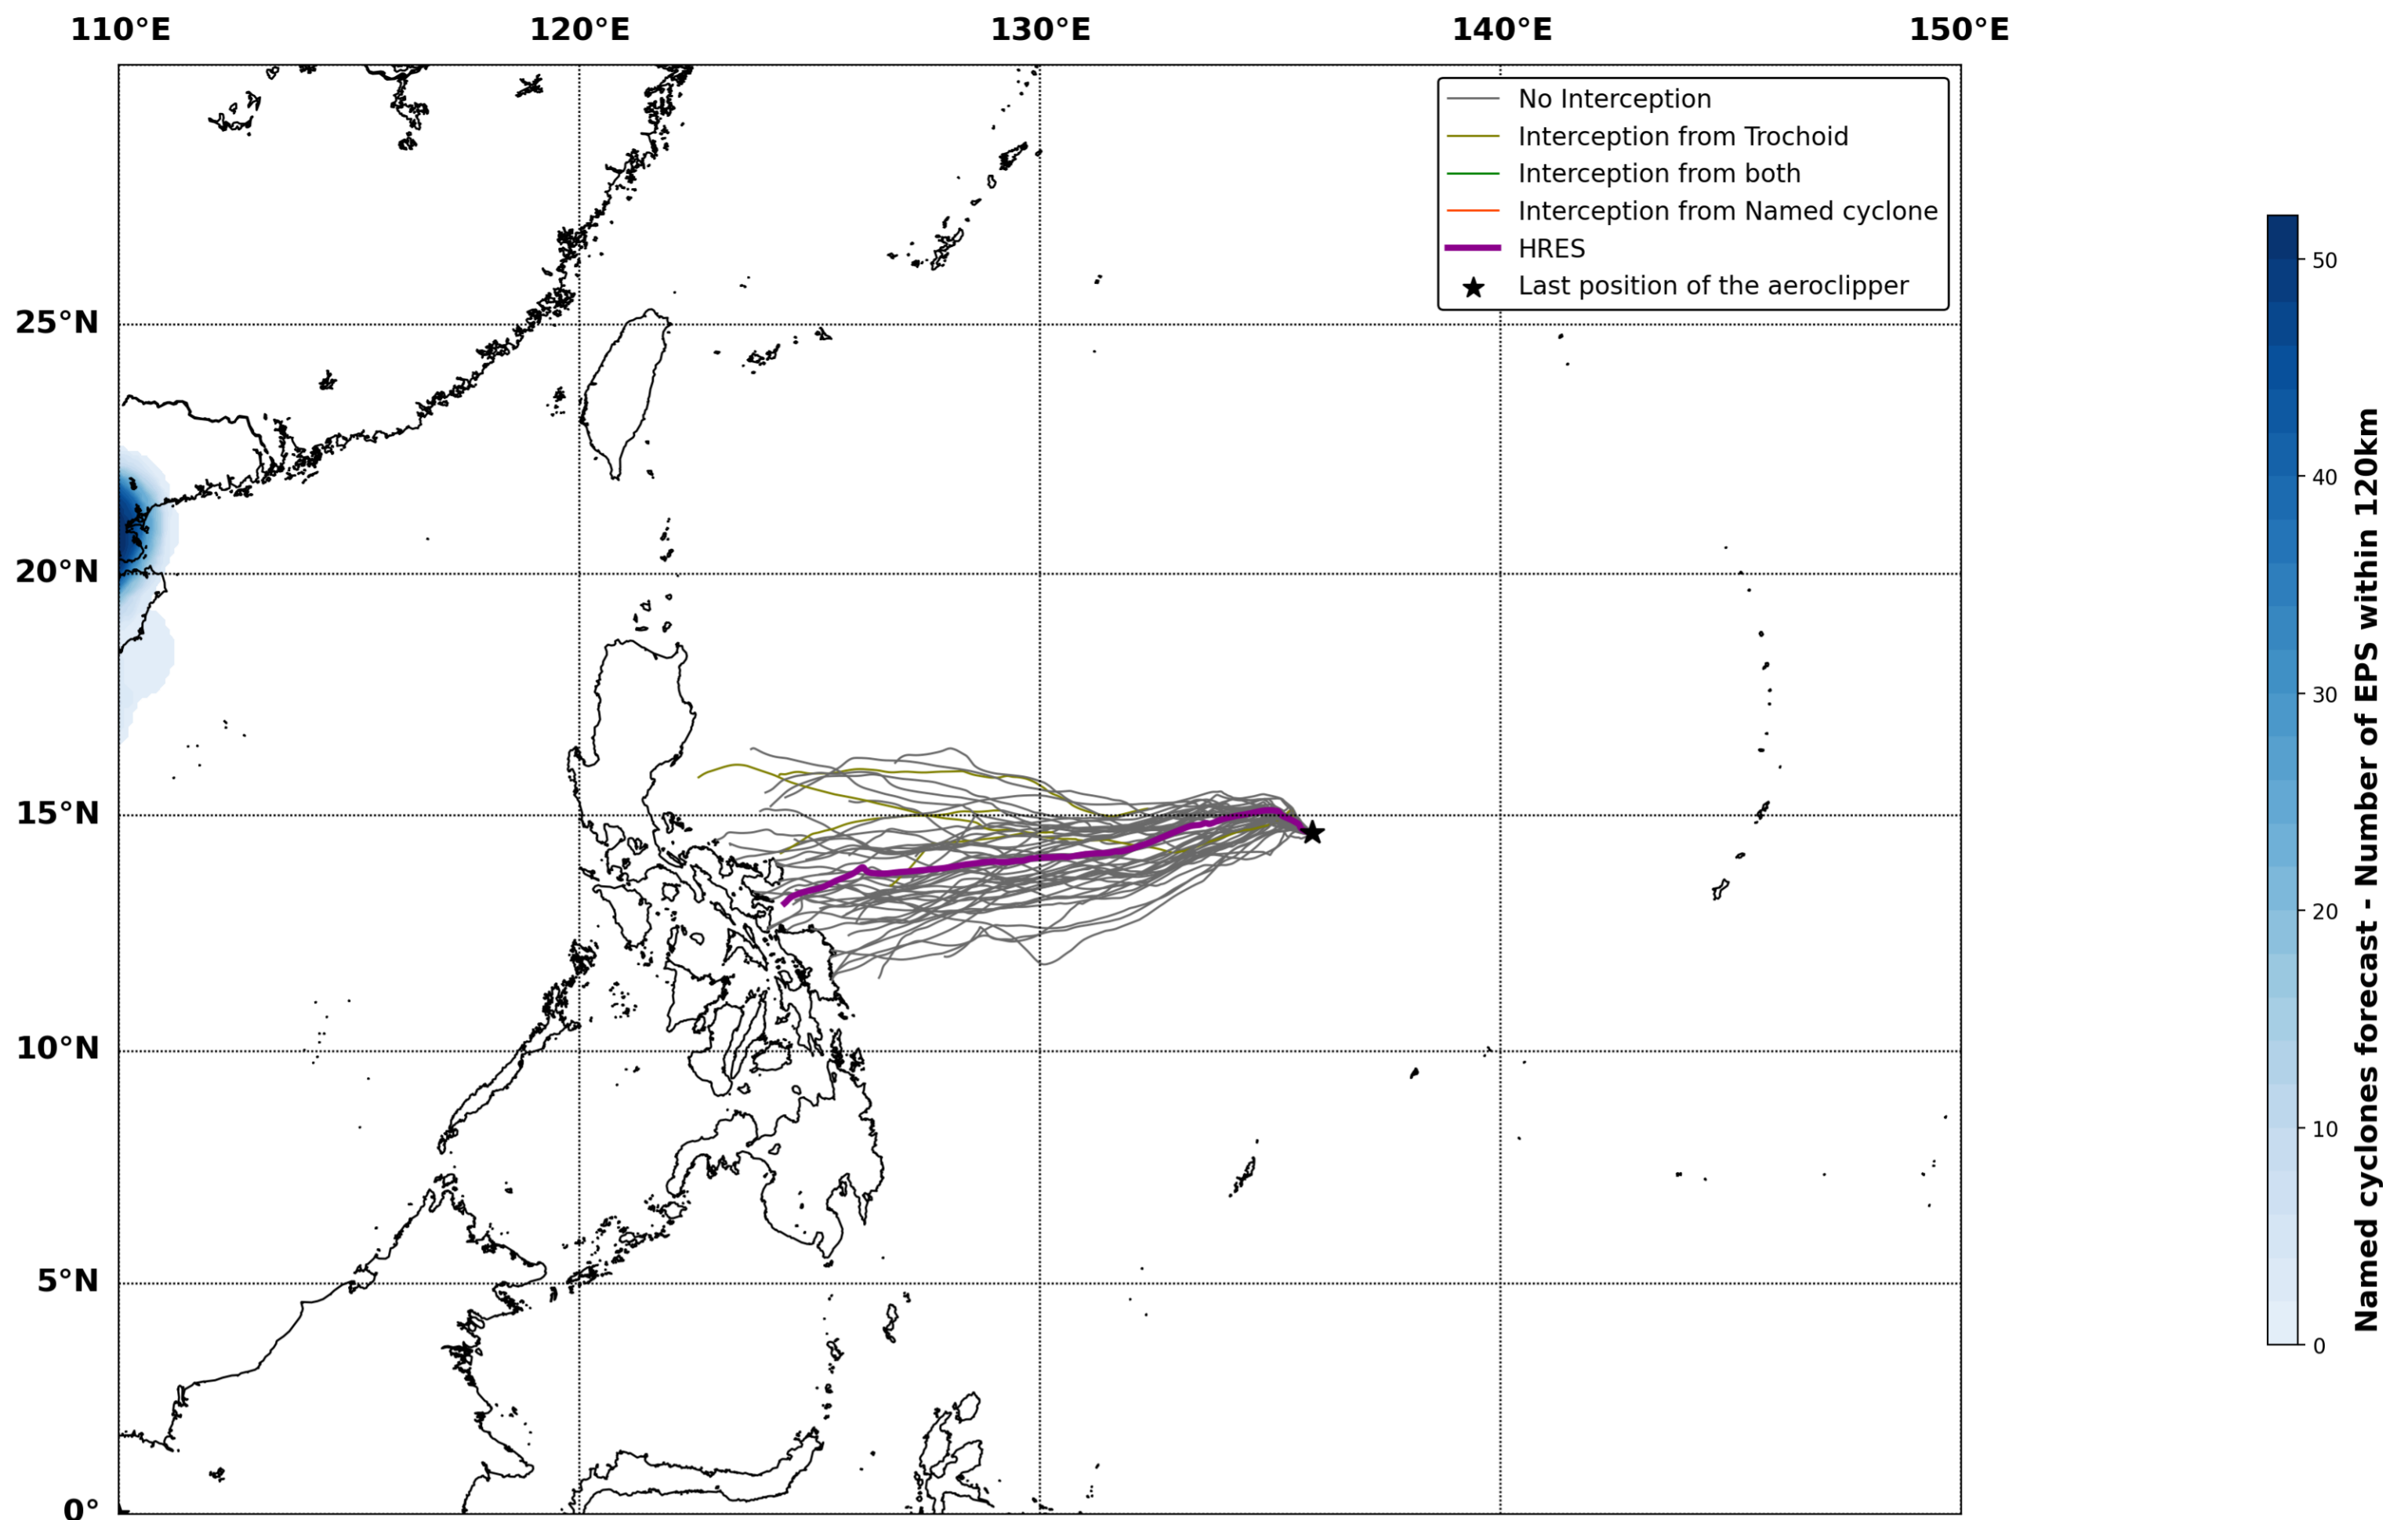

# Aeroclipper ETX-U EW

## Intercept forecast from aeroclipper's position at 2023/10/19, 22h00 (UTC)

## Grounding forecast from aeroclipper's position at 2023/10/19, 22h00 (UTC)