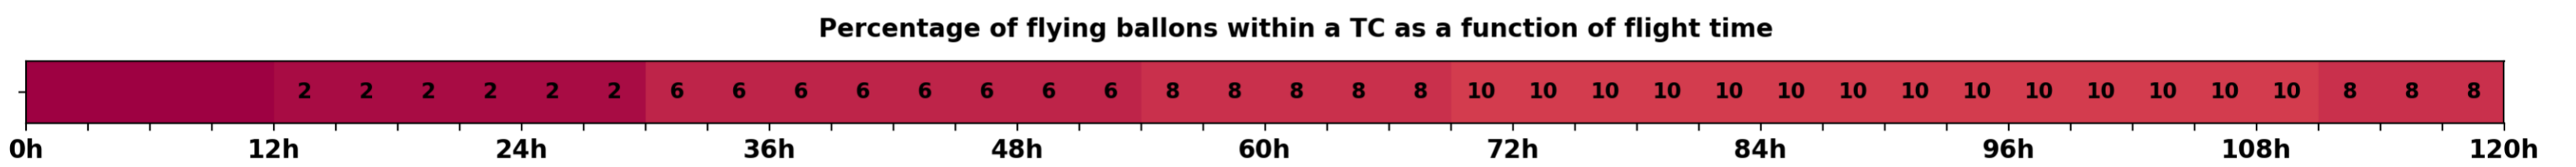

Aeroclipper ETX-U EW

Intercept forecast from aeroclipper's position at 2023/10/20, 01h00 (UTC)