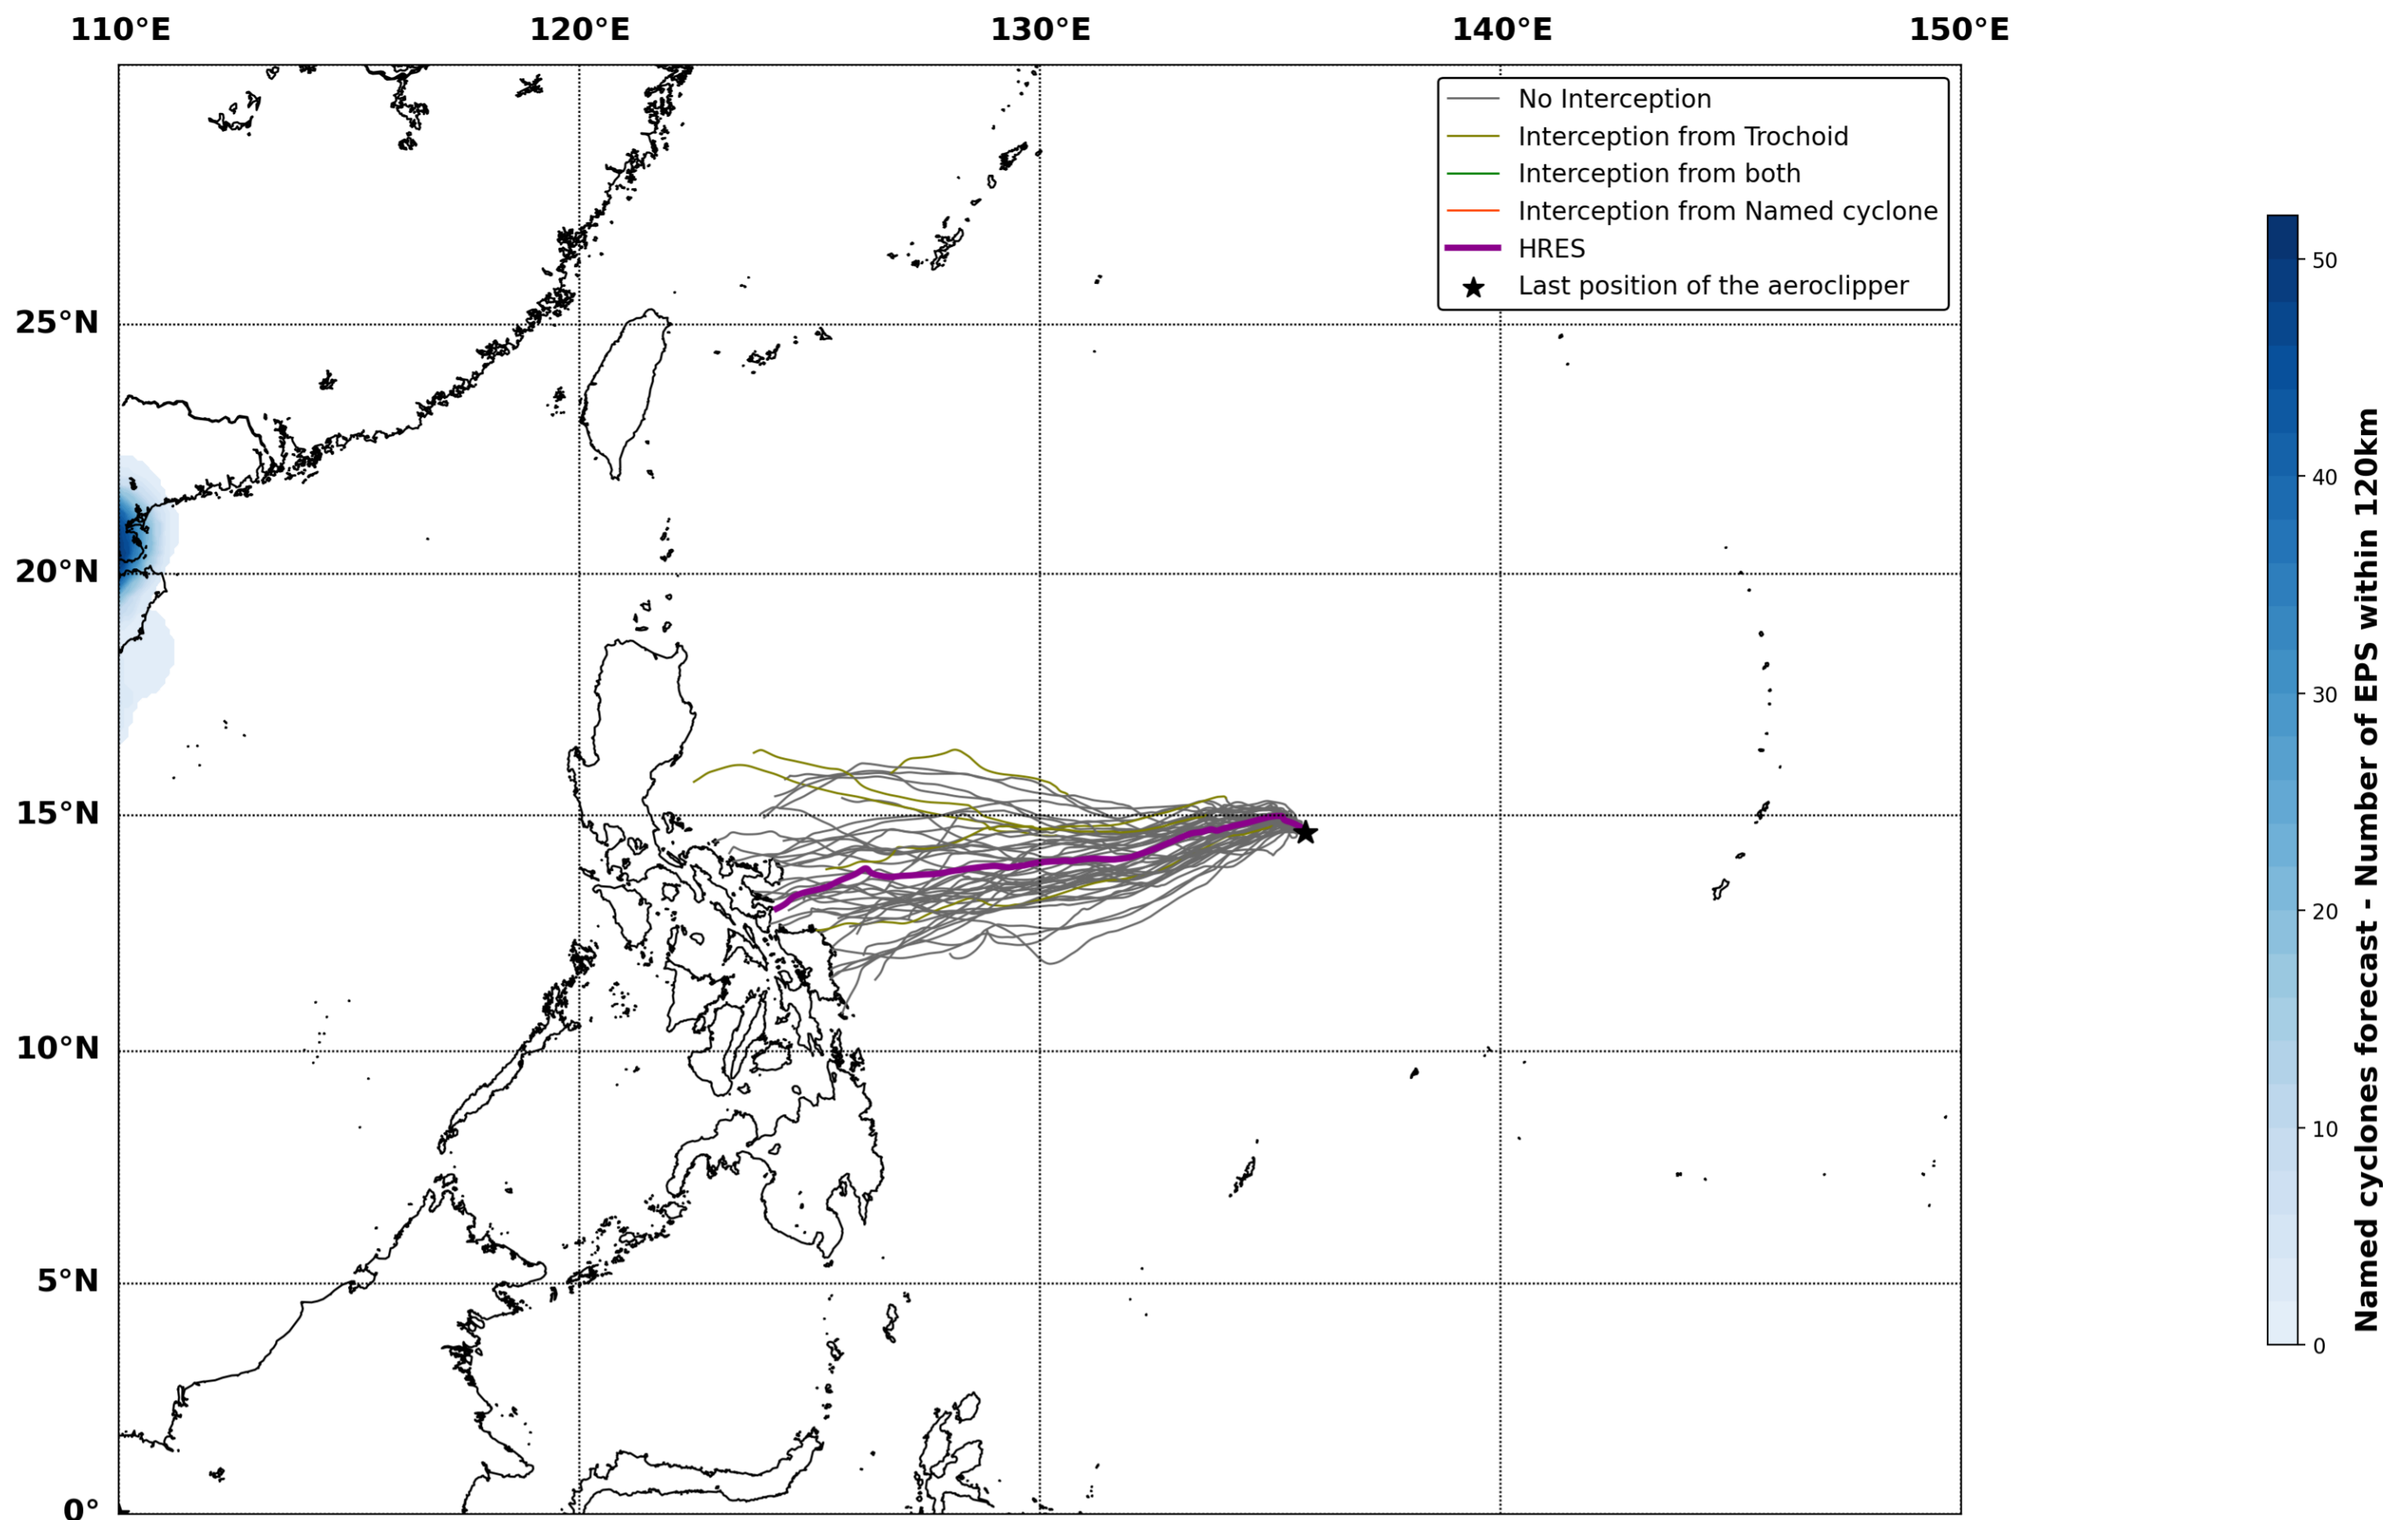

# Aeroclipper ETX-U EW

## Intercept forecast from aeroclipper's position at 2023/10/20, 01h00 (UTC)

## Grounding forecast from aeroclipper's position at 2023/10/20, 01h00 (UTC)