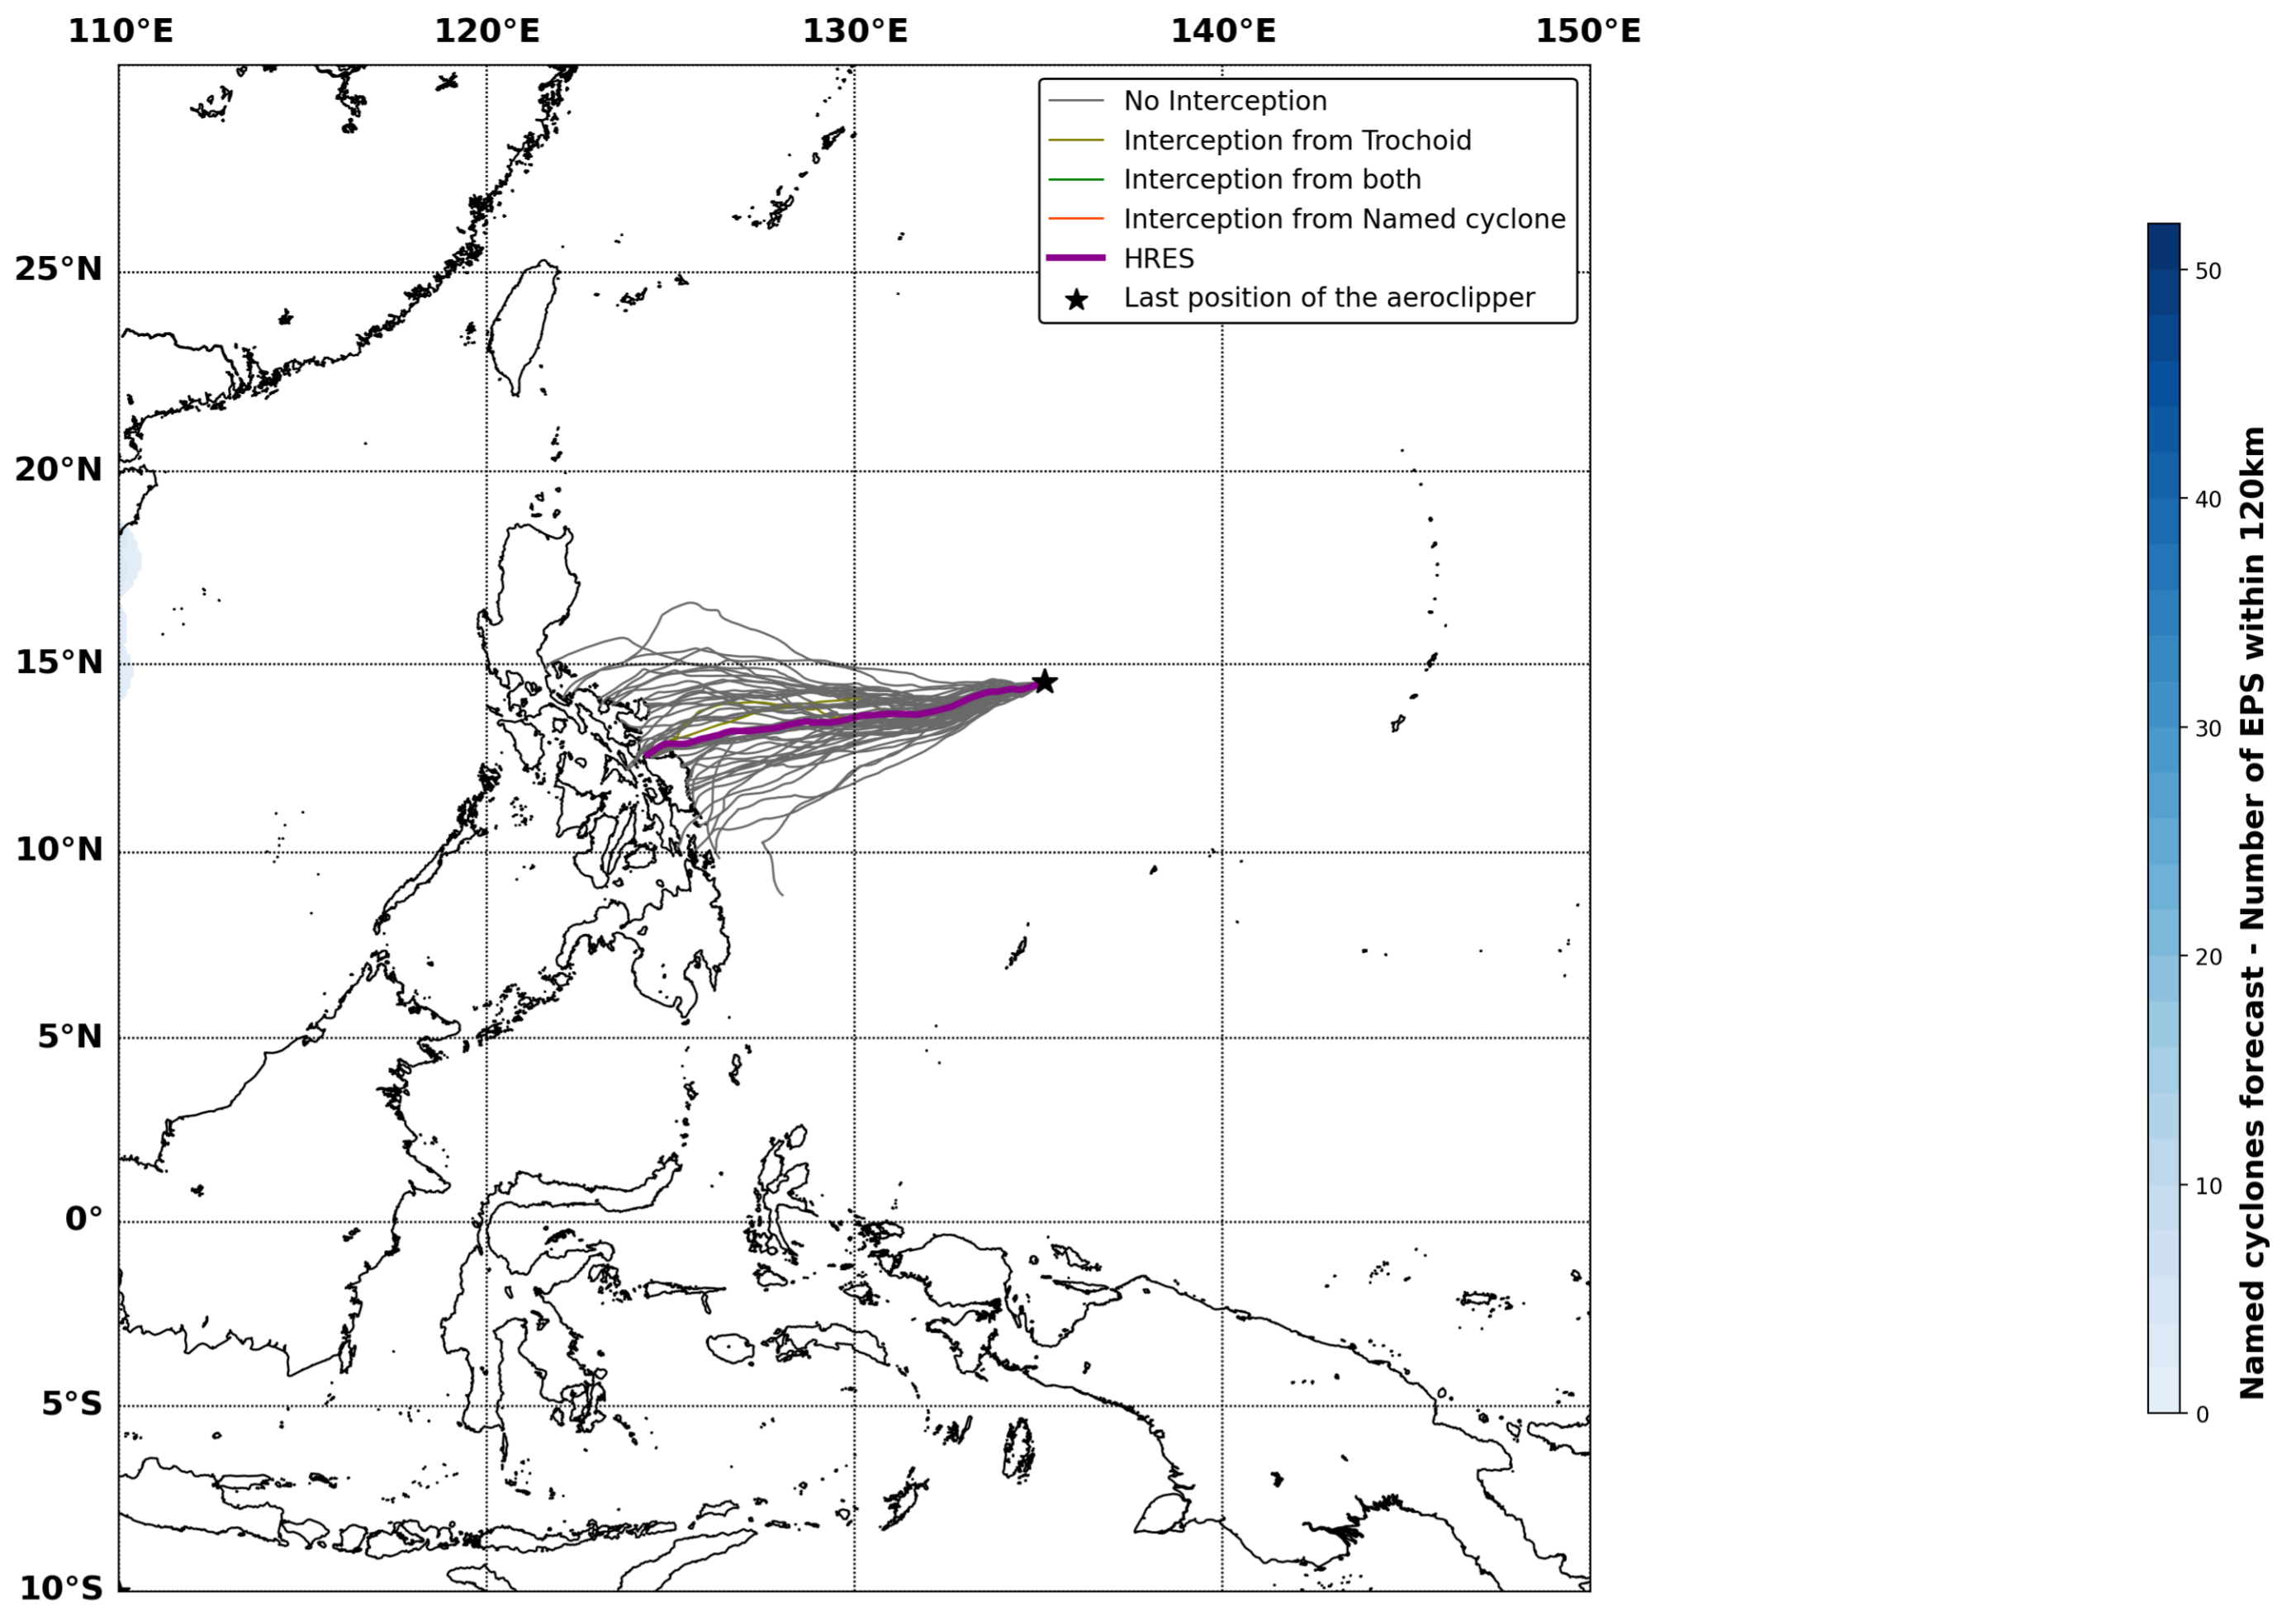

# Aeroclipper ETX-U EW

## Intercept forecast from aeroclipper's position at 2023/10/20, 22h00 (UTC)

## Grounding forecast from aeroclipper's position at 2023/10/20, 22h00 (UTC)