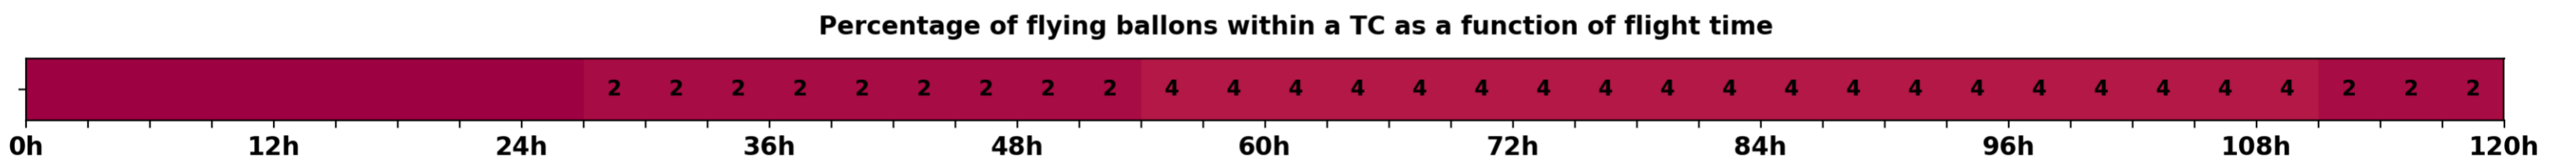

## Intercept forecast from aeroclipper's position at 2023/10/20, 22h00 (UTC)