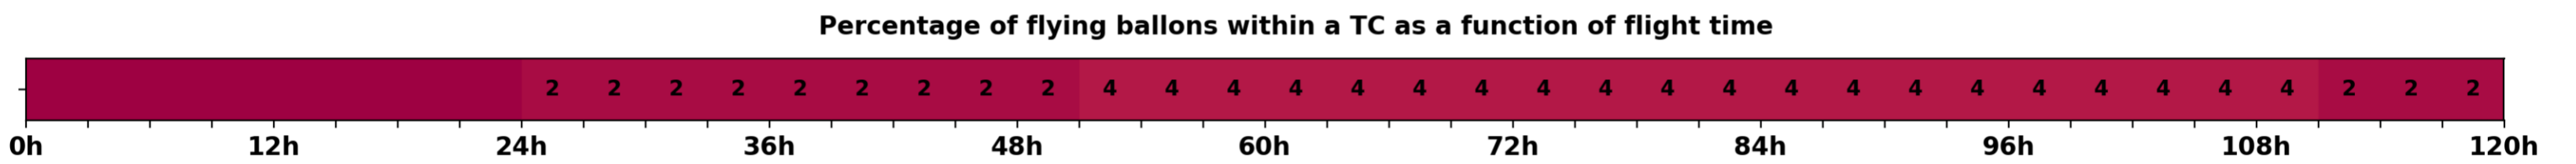

Aeroclipper ETX-U EW

Intercept forecast from aeroclipper's position at 2023/10/21, 01h00 (UTC)

Aeroclipper ETX-U EW

Grounding forecast from aeroclipper's position at 2023/10/21, 01h00 (UTC)