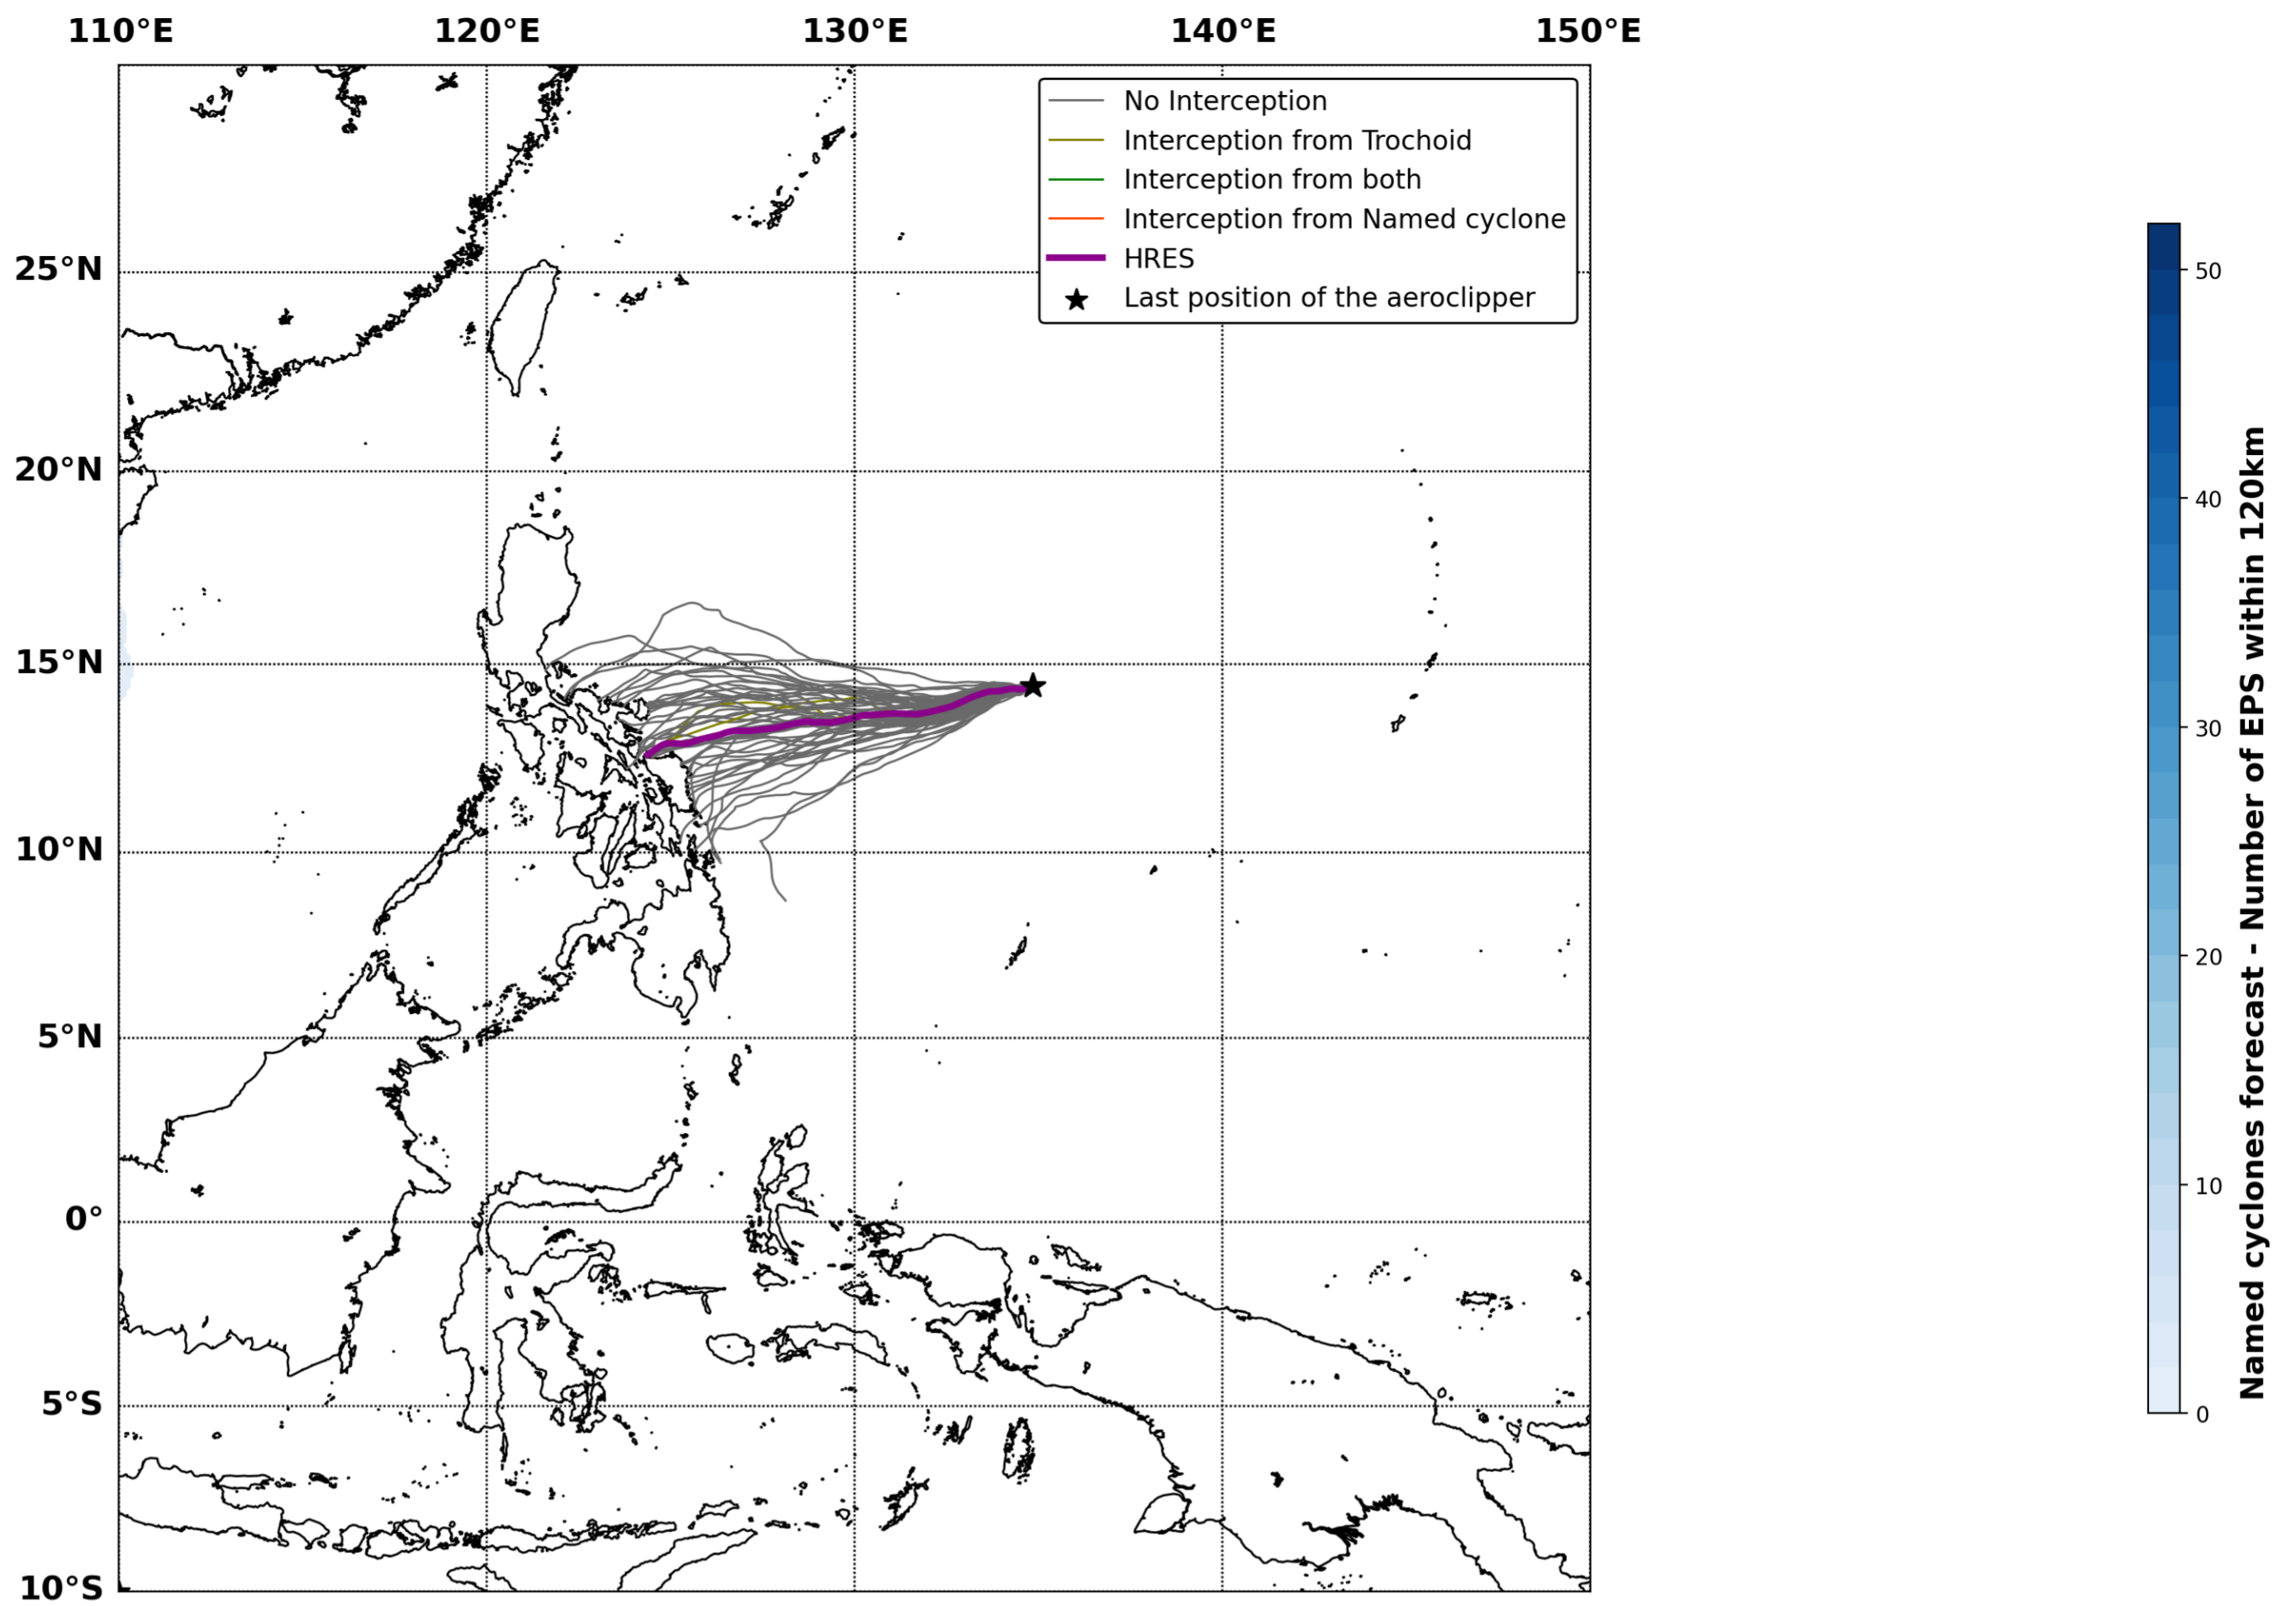

Aeroclipper ETX-U EW

Intercept forecast from aeroclipper's position at 2023/10/21, 01h00 (UTC)

Aeroclipper ETX-U EW

Grounding forecast from aeroclipper's position at 2023/10/21, 01h00 (UTC)