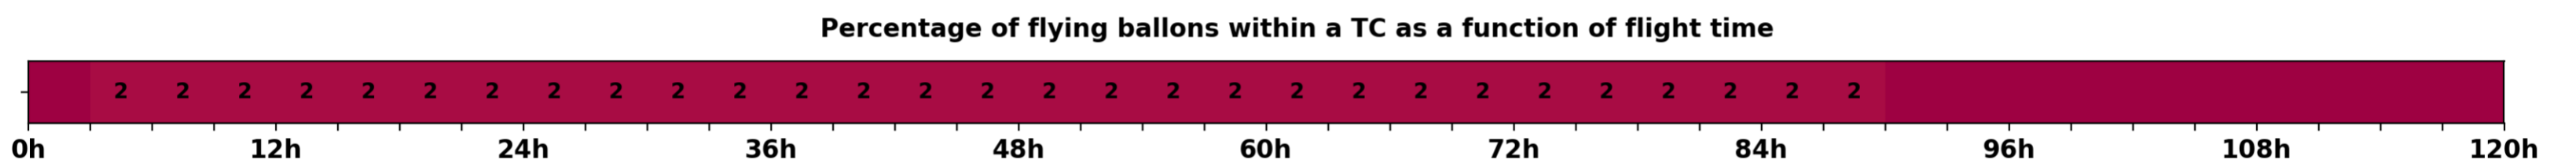

Aeroclipper ETX-U EW Intercept forecast from aeroclipper's position at 2023/10/21, 19h00 (UTC)

Aeroclipper ETX-U EW Grounding forecast from aeroclipper's position at 2023/10/21, 19h00 (UTC)