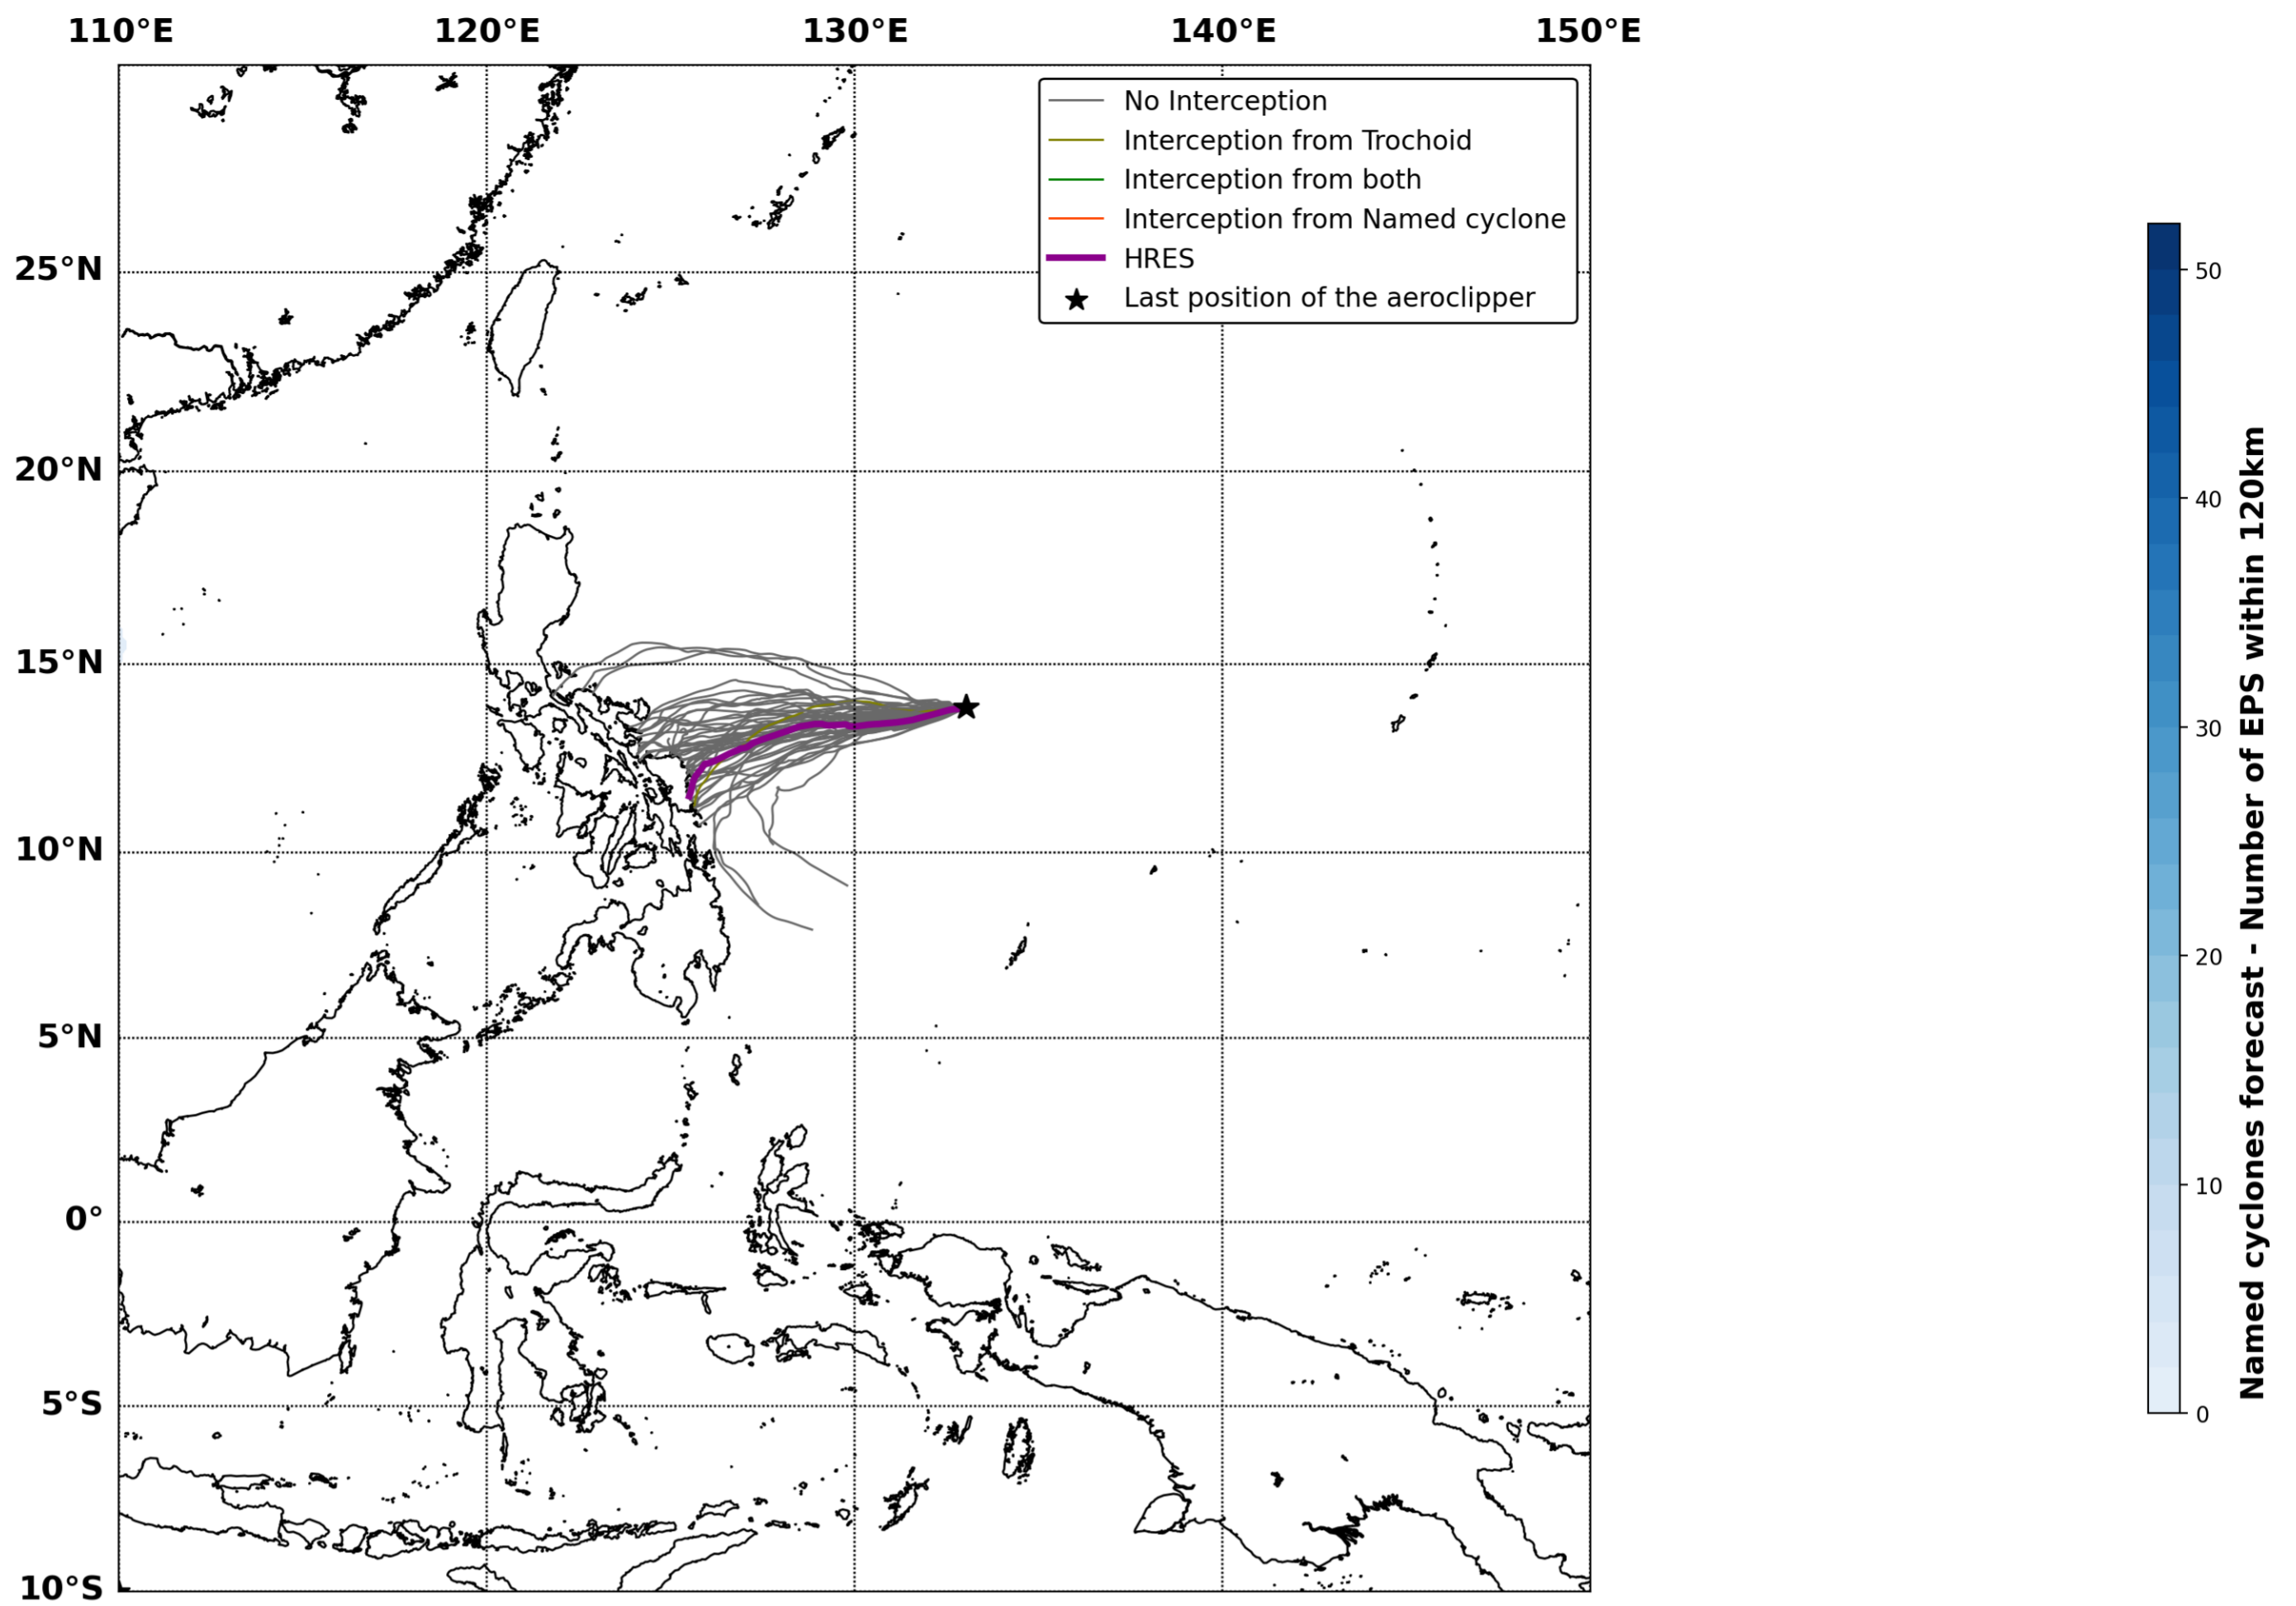

Aeroclipper ETX-U EW Intercept forecast from aeroclipper's position at 2023/10/21, 19h00 (UTC)

Aeroclipper ETX-U EW Grounding forecast from aeroclipper's position at 2023/10/21, 19h00 (UTC)