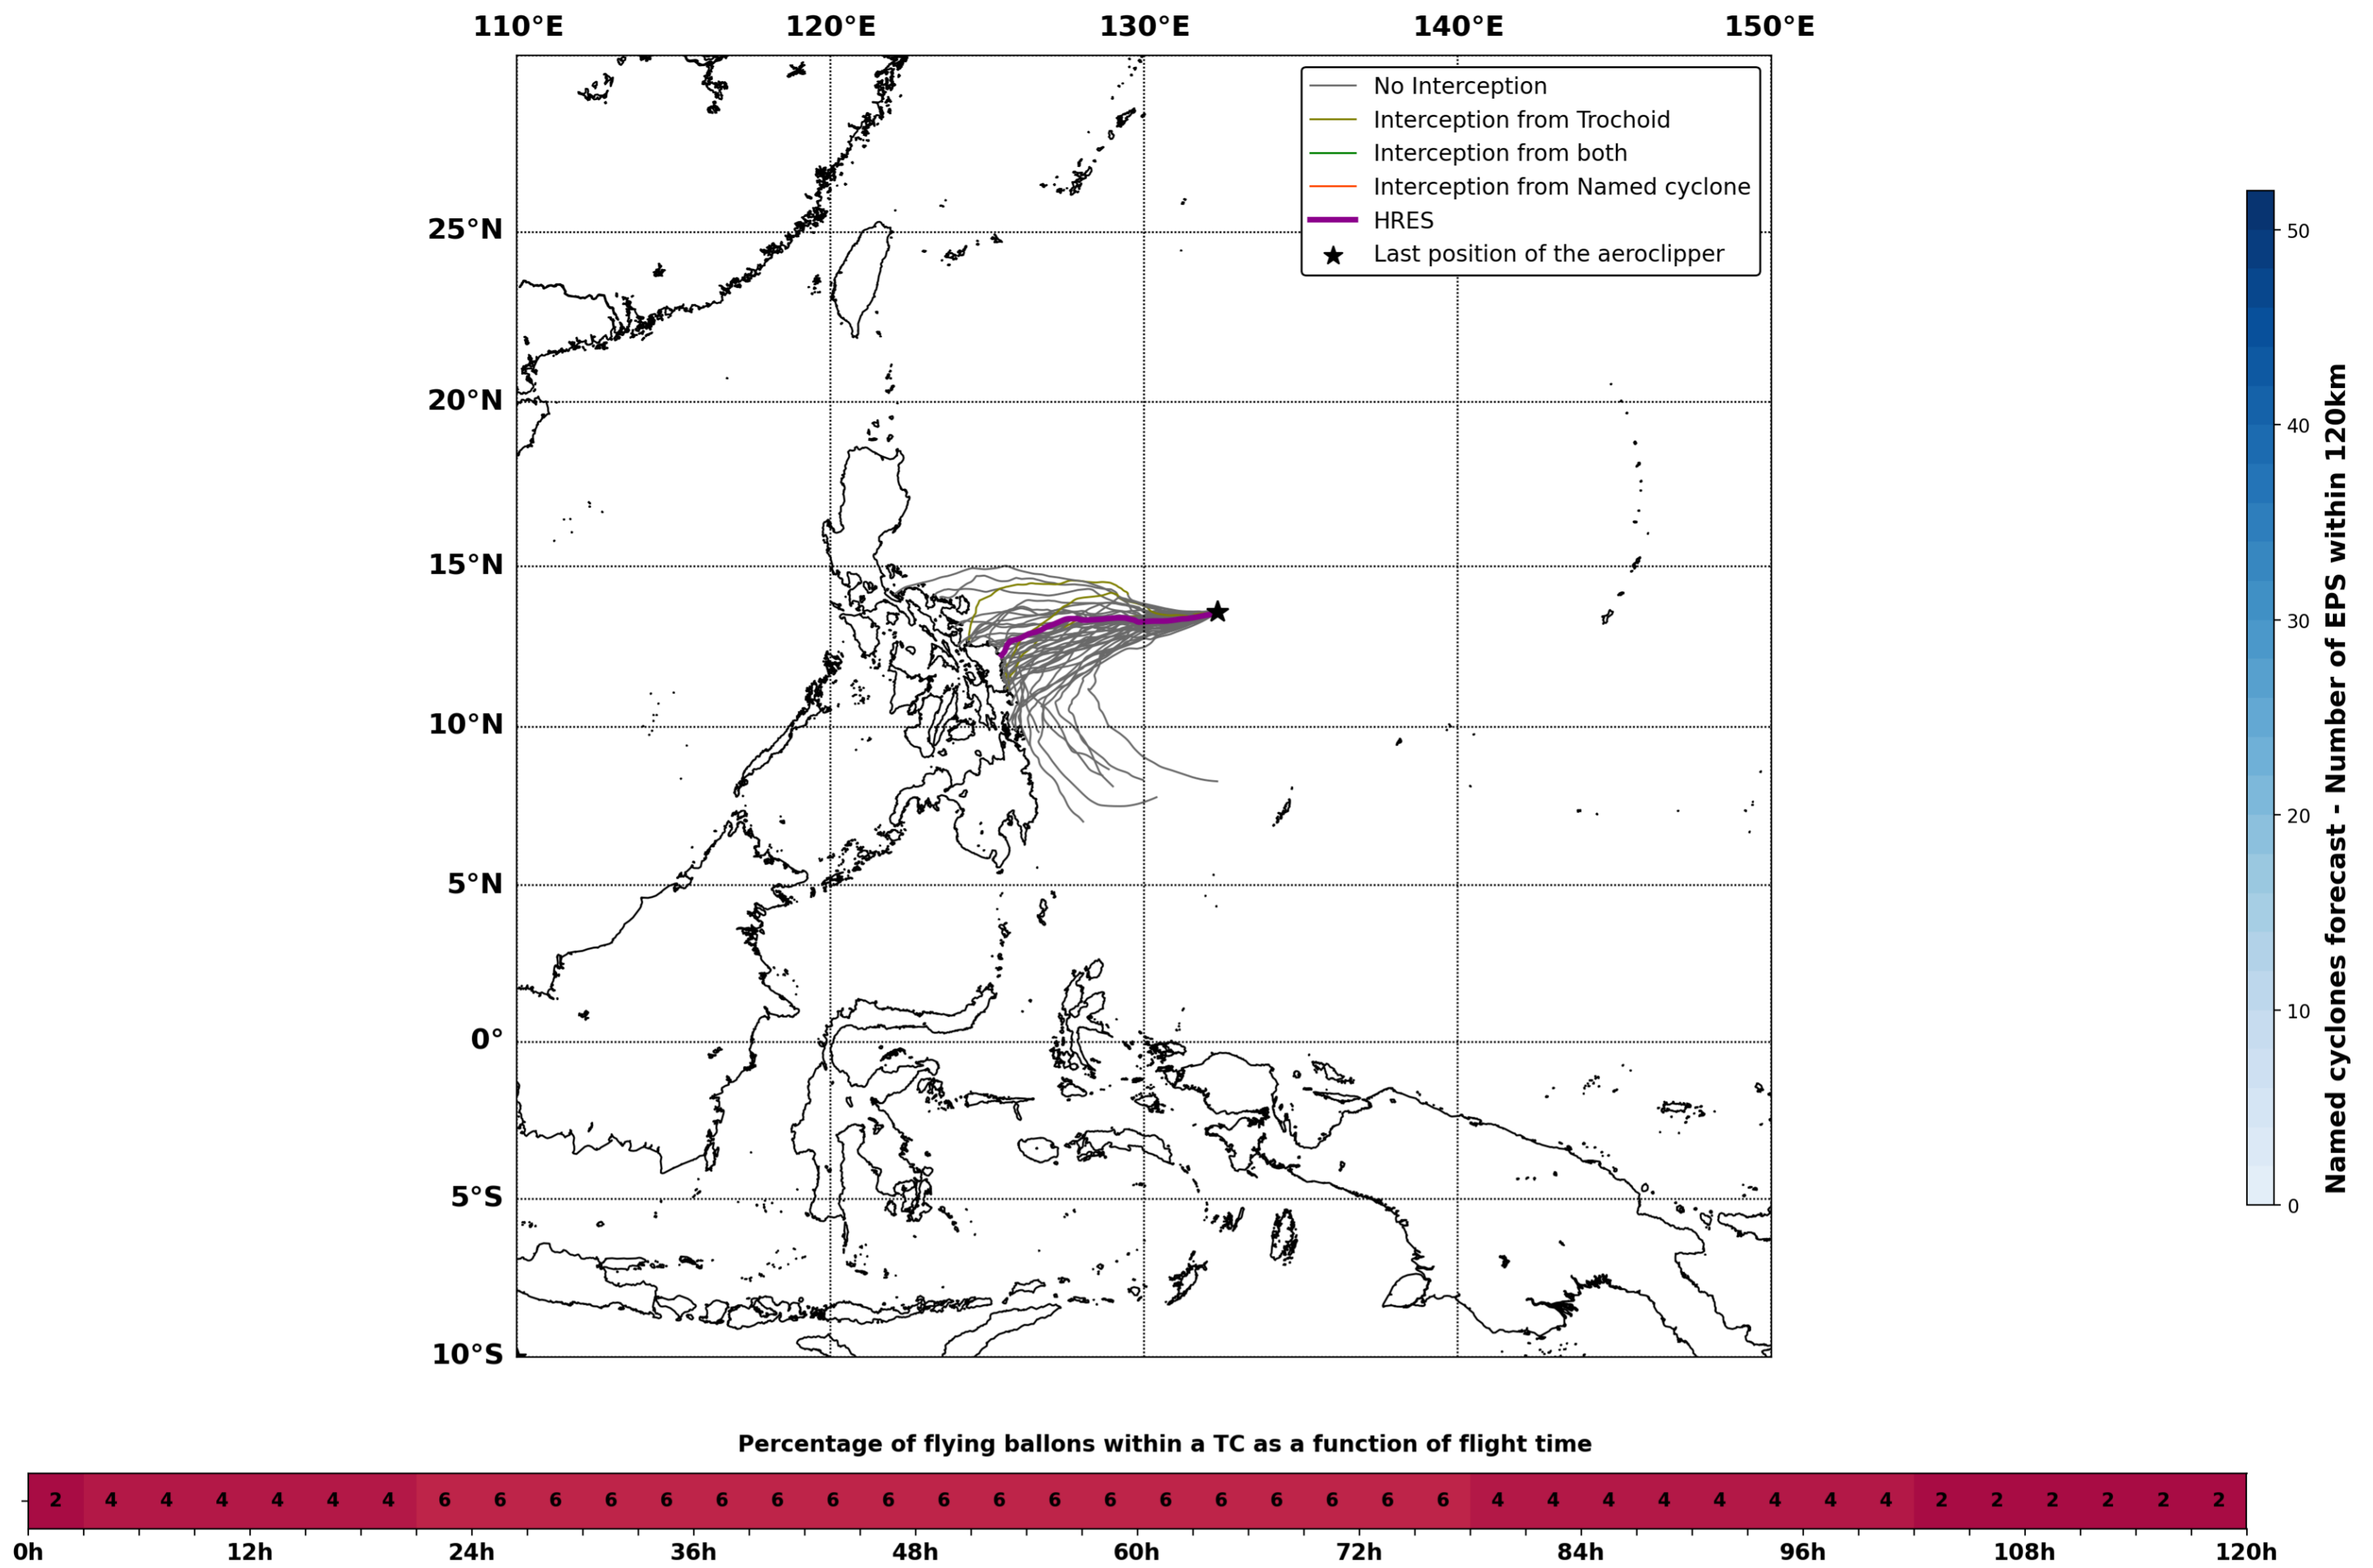

Aeroclipper ETX-U EW Intercept forecast from aeroclipper's position at 2023/10/22, 01h00 (UTC)

Aeroclipper ETX-U EW Grounding forecast from aeroclipper's position at 2023/10/22, 01h00 (UTC)